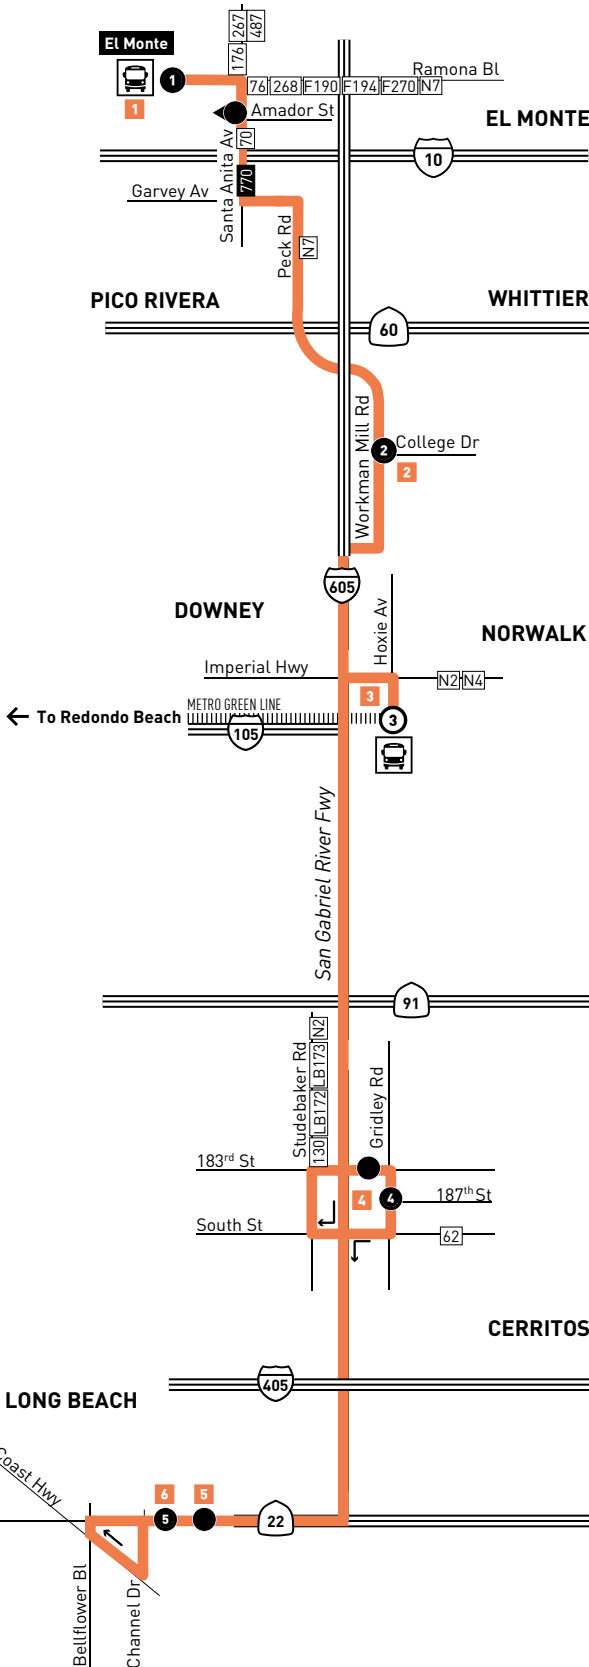

ROUTE MAP

LEGEND

- Line 577 Route
- Metro Rail
- # Local Stop Timepoint
- Local Stop
- Local Stop - Southbound Direction Only
- # Metro Rail / Busway Station & Timepoint
- Metro Rail / Busway Station
- T Transit Center
- # Map Notes
- ### Connecting Line
- ### Rapid Connecting Line
- F Foothill Transit
- LB Long Beach Transit
- N Norwalk Transit
- OC Orange County Transportation Authority (OCTA)

MAP NOTES

- 1 El Monte Station**  
**Upper Level:** Metro Silver Line (910/950); F486, F488, F492, Silver Streak; Greyhound; Hollywood Bowl  
**Lower Level:** Metro 70, 76, 176, 267, 268, 487, 577, 770; F178, F190, F194, F269, F270, F282; N7
- 2 Rio Hondo College**  
 Metro 577; N1, N7; F274
- 3 Norwalk Green Line Station**  
 Metro 111, 115, 120, 125, 460, 577, Green Line; N2, N4, N5, N7; LB172, LB173
- 4 Los Cerritos Center**  
 Metro 62, 130, 577; N2; LB172, LB173, LB192; OC30; Cerritos on Wheels
- 5 Cal State Long Beach**  
 Metro 577; LB81, LB91, LB92, LB93, LB94, LB96, LB121, LB171; OC1, OC50, OC60
- 6 VA Medical Center**  
 Metro 577; LB81, LB91, LB92, LB93, LB94, LB96, LB121, LB171; OC1, OC50, OC60

## Nextrip

Text "metro" and your intersection or stop number to 41411 (example: metro vignes&cesarechavez or metro 1563). You can also visit [m.metro.net](http://m.metro.net) or call 511 and say "Nextrip".