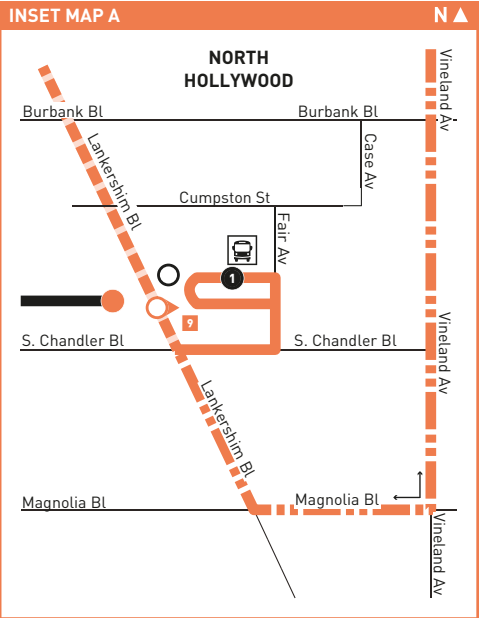

- MAP NOTES**
- 1** Fallbrook Center
 - 2** West Hills Medical Center
 - 3** Cleveland High School
 - 4** Northridge Hospital
 - 5** Van Nuys Airport
 - 6** Kaiser-Permanente Hospital
 - 7** Sun Valley Metrolink Station
Metro 94, 794; Metrolink Antelope Valley Line
 - 8** Hollywood Burbank Airport
 - 9** North Hollywood Red & Orange Line Stations
Metro 152, 154, 162, 183, 224, 237, 353, 501, 656 Owl, Metro Red Line, Metro Orange Line; BB Media District, BB Noho/Airport; CE549; SC757

- LEGEND**
- Route of Lines 152, 353
 - Route Line 152 only
 - Route of Line 353 only
 - Local Stop Timepoint
 - Limited Stop Timepoint
 - Limited Stop
 - Limited Stop - Single Direction Only
 - Transit Center
 - Metrolink Station
 - Metro Orange Line Station
 - Antelope Valley Transit Authority
 - Burbank Bus
 - LADOT Commuter Express
 - Santa Clarita Transit

- INSET MAP A**
- North Hollywood Red Line Station
 - Metro Orange Line
 - Metro Orange Line Station
 - Stop & Timepoint
 - Limited Stop

North on Fallbrook - East on Roscoe - South on Vineland (Approximate Times)

Nextrip

Text "metro" and your intersection or stop number to 41411 (example: metro vignes&cesarchavez or metro 1563). You can also visit m.metro.net or call 511 and say "Nextrip".

Nextrip

Envíe un mensaje de texto con "Metro" y la intersección de la calle o el número de su parada al 41411. Nextrip le enviará un mensaje de texto con la próxima llegada de cada autobús en esa parada. También puede visitar m.metro.net or llamar al 511 y decir "Nextrip".