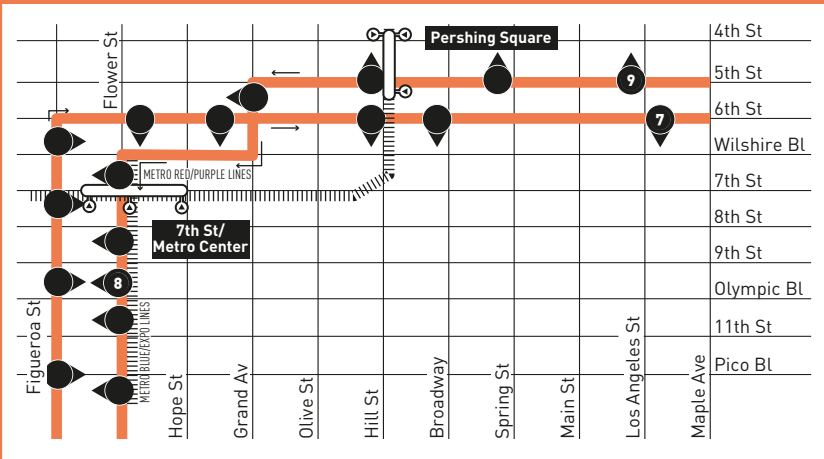

INSET 1 - DOWNTOWN LOS ANGELES

INSET 2 - DISNEYLAND

MAP NOTES

- 1 Staples Center**  
Metro 28, 81, 442, 460, 728, Silver Line 910/950, Blue Line, Expo Line; CE 419, 423, 438, 448, 534; DASH F; FT Silverstreak; OCTA 701, 721, T4X
- 2 Los Angeles Convention Center**  
Metro 30, 81, 330, 442, 460, Metro Silver Line 910/950, Blue Line, Expo Line; CE 419, 438, 448; DASH F; OCTA 701, 721
- 3 Norwalk Green Line Station**  
Metro 111, 115, 120, 125, 460, 577; N 2, 4, 5, 7; LB 172, 173
- 4 Knott's Berry Farm**  
Metro 460; OCTA 29, 38
- 5 Buena Park Mall**  
Metro 460; OCTA 38
- 6 Fullerton Park & Ride Lot**  
Metro 460; OCTA 25, 26, 30, 33, 35, 721
- 7 Disneyland**  
Metro 460; OCTA 43, 53, 83, 430, 543; ART; Riverside Transit 200
- 8 Disneyland Shuttle Entrance**  
Metro 460; OCTA 43, 53, 83, 430, 543; ART; Riverside Transit 200
- 9 Anaheim Convention Center**

LEGEND

- Line 460 Route
- Fare Zone
- Timepoint
- Station
- Metro Rail
- Metro Rail Station
- Metro Rail Station and Timepoint
- ART Anaheim Resort Transit
- N Norwalk Transit
- OCTA Orange County Transportation Authority
- LB Long Beach Transit
- LD LADOT DASH
- CE LADOT Commuter Express
- T Torrance Transit

INSET 1 - DOWNTOWN LOS ANGELES

- Local Stop
- Local Stop - Single Direction Only
- Metro Rail Station
- Metro Rail Station Entrance

INSET 2 - DISNEYLAND

- Northbound Route
- Southbound Route

### Passenger Restrictions

SOUTHBOUND	From 5th & Los Angeles to and including Flower & Adams, passengers may <i>board only</i> . From 37th St/USC Station to southeast terminals, passengers may board and alight at all designated stops.
NORTHBOUND	From Disneyland to 37th St/USC Station, passengers may board and alight at all designated stops. From HOV roadway & Adams (at Flower) to 6th & Los Angeles inclusive, passengers will be <i>discharged only</i> .