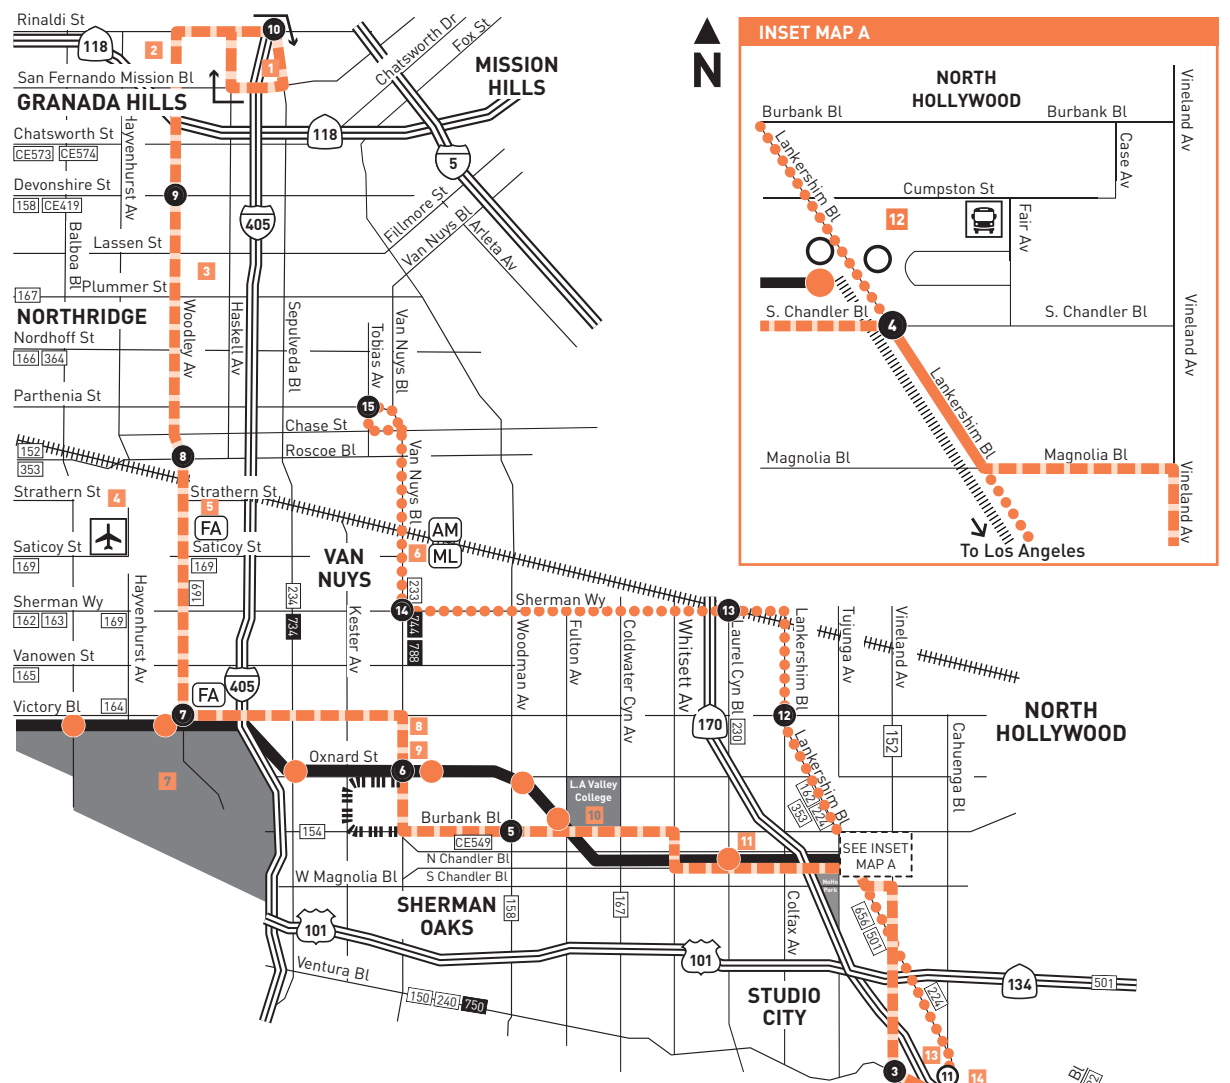

ROUTE MAP

INSET MAP A

MAP NOTES

- 1 Facey Medical Center**
- 2 Kennedy High School**
- 3 Sepulveda V.A. Ambulatory Care Center**
- 4 Van Nuys Airport**
- 5 Van Nuys Fly Away Terminal (Bus Service to LAX)**
- 6 Van Nuys Metrolink Station Ventura County Line/Amtrak**
- 7 Sepulveda Dam Recreation Area**
- 8 Van Nuys Civic Center**
- 9 Van Nuys G Line (Orange) Station**
Metro 154, 233, 237, 744, 788; LDVAN
- 10 Valley College Station**
Metro 167, 237; CE549, LDVAN
- 11 Laurel Canyon Station**
Metro Lines 230, 237
- 12 North Hollywood B, G Lines (Red & Orange) Stations**
Metro 152, 154, 162, 183, 224, 237, 353, 501, 656 Owl, G Line (Orange); BB Media District, NoHo Empire; CE549; SC757
- 13 Universal City/Studio City Station**
Metro 150, 155, 224, 240, 656 Owl (Northbound Only), 750; Universal Studios Shuttle
- 14 Universal Studios**
- 15 Hollywood Bowl**
- 16 John Anson Ford Theater**
- 17 Hollywood/Highland Station**
Metro 212, 217, 237, 312, 656 Owl, 780, LD-Hollywood

LEGEND

- Route of Lines 237 and 656
- Route of Line 237 only
- Route of Line 656 Late Night Service Only
- Short Line Turn-Around
- Route of G Line (Orange)
- Metro B Line (Red)
- Metrolink, Amtrak
- Metro Rail Station
- Metro G Line (Orange) Station
- Local Stop Timepoint
- Amtrak Station
- Metrolink Station
- LAX Flyaway
- Transit Center
- Burbank Bus
- LADOT Commuter Express
- LADOT Dash
- LADOT Dash Van Nuys
- Santa Clarita Transit

Special Notes

A Trips shown beginning or ending at the Van Nuys Orange Line Station will board and alight at the stop on Oxnard St. at Van Nuys Blvd.

Avisos especiales

A Los viajes mostrados empezando o terminando en Van Nuys Orange Line Station hará parada en Oxnard St y Van Nuys Blvd.