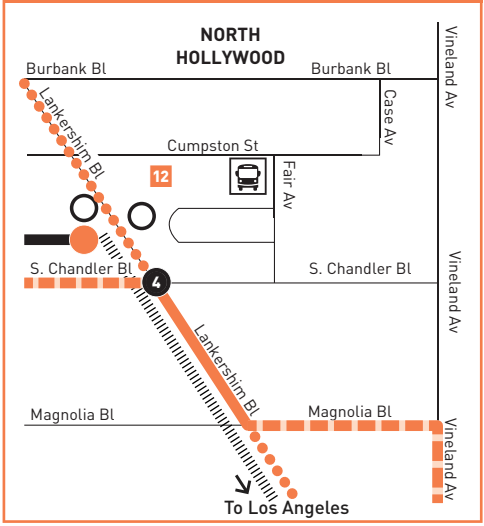

ROUTE MAP

INSET MAP A

MAP NOTES

- 1 Facey Medical Center**
- 2 Kennedy High School**
- 3 Sepulveda V.A. Ambulatory Care Center**
- 4 Van Nuys Airport**
- 5 Van Nuys Fly Away Terminal (Bus Service to LAX)**
- 6 Van Nuys Metrolink Station Ventura County Line/Amtrak**
- 7 Sepulveda Dam Recreation Area**
- 8 Van Nuys Civic Center**
- 9 Van Nuys G Line (Orange) Station**
Metro 154, 233, 237, 744, 788; LDVAN
- 10 Valley College Station**
Metro 167, 237; CE549, LDVAN
- 11 Laurel Canyon Station**
Metro Lines 230, 237
- 12 North Hollywood B, G Lines (Red & Orange) Stations**
Metro 152, 154, 162, 183, 224, 237, 353, 501, 656 Owl, G Line (Orange); BB Media District, NoHo Empire; CE549; SC757
- 13 Universal City/Studio City Station**
Metro 150, 155, 224, 240, 656 Owl (Northbound Only), 750; Universal Studios Shuttle
- 14 Universal Studios**
- 15 Hollywood Bowl**
- 16 John Anson Ford Theater**
- 17 Hollywood/Highland Station**
Metro 212, 217, 237, 312, 656 Owl, 780, LD-Hollywood

LEGEND

- Route of Lines 237 and 656
- Route of Line 237 only
- Route of Line 656 Late Night Service Only
- Short Line Turn-Around
- Route of G Line (Orange)
- Metro B Line (Red)
- Metrolink, Amtrak
- Metro Rail Station
- Metro G Line (Orange) Station
- Local Stop Timepoint
- Amtrak Station
- Metrolink Station
- LAX Flyaway
- Transit Center
- Burbank Bus
- LADOT Commuter Express
- LADOT Dash
- LADOT Dash Van Nuys
- Santa Clarita Transit

Special Notes

A Trips shown beginning or ending at the Van Nuys Orange Line Station will board and alight at the stop on Oxnard St. at Van Nuys Blvd.

Avisos especiales

A Los viajes mostrados empezando o terminando en Van Nuys Orange Line Station hará parada en Oxnard St y Van Nuys Blvd.