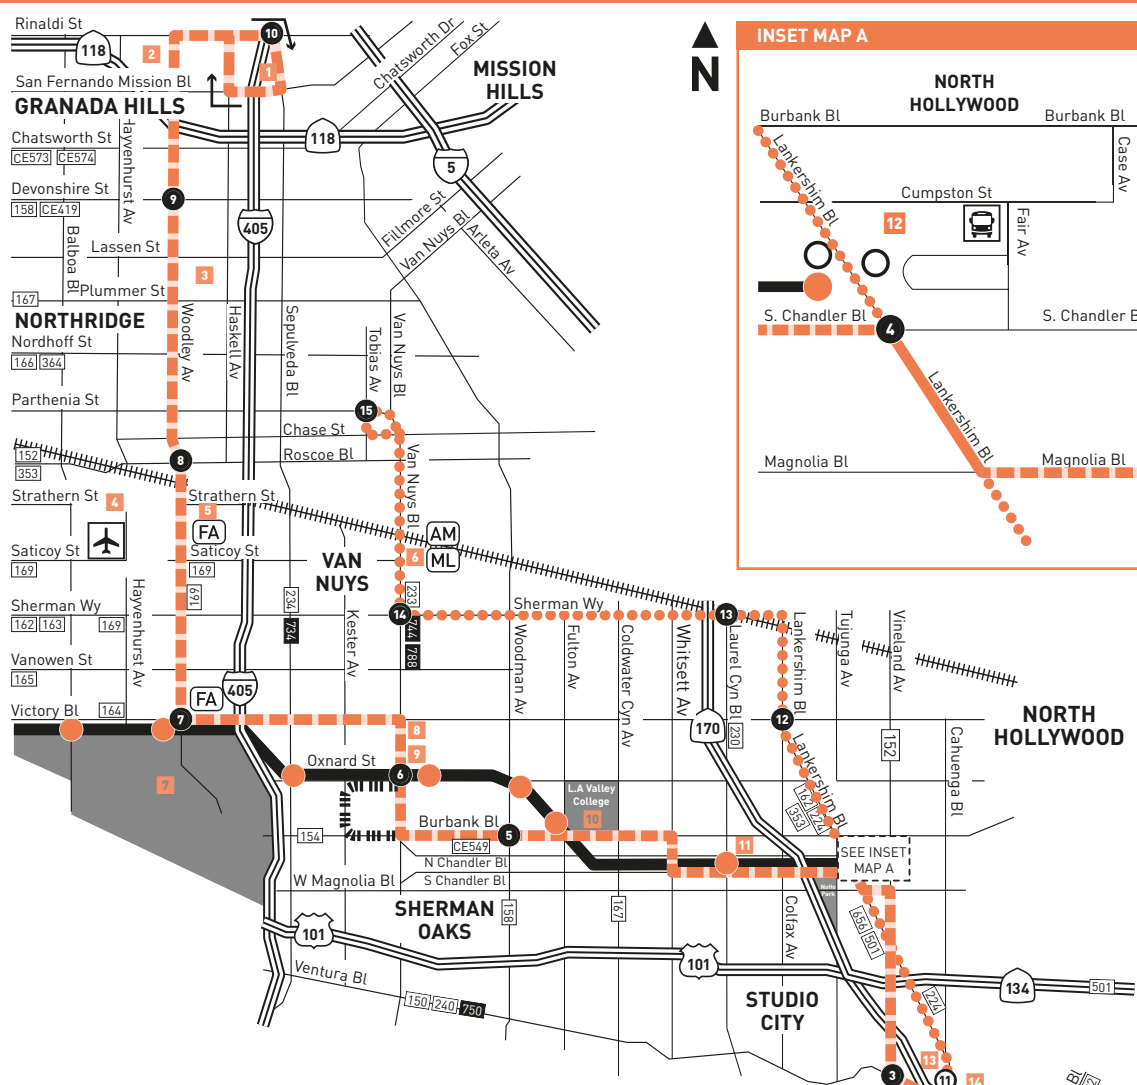

ROUTE MAP

MAP NOTES

- 1 Facey Medical Center**
- 2 Kennedy High School**
- 3 Sepulveda V.A. Ambulatory Care Center**
- 4 Van Nuys Airport**
- 5 Van Nuys Fly Away Terminal (Bus Service to LAX)**
- 6 Van Nuys Metrolink Station**
Ventura County Line/Amtrak
- 7 Sepulveda Dam Recreation Area**
- 8 Van Nuys Civic Center**
- 9 Van Nuys Orange Line Station**
Metro 154, 233, 237, 744, 788; LDVAN
- 10 Valley College Station**
Metro 167, 237; CE549, LDVAN
- 11 Laurel Canyon Station**
Metro Lines 230, 237
- 12 North Hollywood Red & Orange Line Stations**
Metro 152, 154, 162, 183, 224, 237, 353, 501, 656 Owl, Orange Line; BB Media District, NoHo Empire; CE549; SC757
- 13 Universal City/Studio City Station**
Metro 150, 155, 224, 240, 656 Owl (Northbound Only), 750; Universal Studios Shuttle
- 14 Universal Studios**
- 15 Hollywood Bowl**
- 16 John Anson Ford Theater**
- 17 Hollywood/Highland Station**
Metro 212, 217, 237, 312, 656 Owl, 780, LD-Hollywood

LEGEND

- Route of Lines 237 and 656
- Route of Line 237 only
- Route of Line 656 Late Night Service Only
- Short Line Turn-Around
- Route of Orange Line
- Metrolink, Amtrak
- Metro Rail Station
- Metro Orange Line Station
- Local Stop Timepoint
- Amtrak Station
- Metrolink Station
- LAX Flyaway
- Transit Center
- Burbank Bus
- LADOT Commuter Express
- LADOT Dash
- LADOT Dash Van Nuys
- Santa Clarita Transit

Special Notes

- A** Trip operates on school days only.
- B** Trips shown beginning or ending at the Van Nuys Orange Line Station will board and alight at the stop on Oxnard St. at Van Nuys Bl.

Avisos especiales

- A** Servicio os días de escuela solamente.
- B** Los viajes mostrados empezando o terminando en Van Nuys Orange Line Station hará parada en Oxnard St y vVan Nuys Blvd.

Sunday and Holidays

237

Effective Jun 24 2018