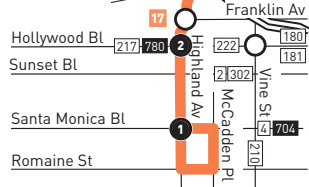

ROUTE MAP

INSET MAP A

MAP NOTES

- **1 Facey Medical Center**
- **2 Kennedy High School**
- **3 Sepulveda V.A. Ambulatory Care Center**
- **4 Van Nuys Airport**
- **5 Van Nuys Fly Away Terminal (Bus Service to LAX)**
- **6 Van Nuys Metrolink Station Ventura County Line/Amtrak**
- **7 Sepulveda Dam Recreation Area**
- **8 Van Nuys Civic Center**
- **9 Van Nuys G Line (Orange) Station**
  Metro 154, 233, 237, 744, 788; LDVAN
- **10 Valley College Station**
  Metro 167, 237; CE549, LDVAN
- **11 Laurel Canyon Station**
  Metro Lines 230, 237
- **12 North Hollywood B, G Lines (Red & Orange) Stations**
  Metro 152, 154, 162, 183, 224, 237, 353, 501, 656 Owl, G Line (Orange); BB Media District, NoHo Empire; CE549; SC757
- **13 Universal City/Studio City Station**
  Metro 150, 155, 224, 240, 656 Owl (Northbound Only), 750; Universal Studios Shuttle
- **14 Universal Studios**
- **15 Hollywood Bowl**
- **16 John Anson Ford Theater**
- **17 Hollywood/Highland Station**
  Metro 212, 217, 237, 312, 656 Owl, 780, LD-Hollywood

LEGEND

- Route of Lines 237 and 656
- Route of Line 237 only
- Route of Line 656 Late Night Service Only
- Short Line Turn-Around
- Route of G Line (Orange)
- Metro B Line (Red)
- Metrolink, Amtrak
- Metro Rail Station
- Metro G Line (Orange) Station
- Local Stop Timepoint
- Amtrak Station
- Metrolink Station
- LAX Flyaway
- Transit Center
- Burbank Bus
- LADOT Commuter Express
- LADOT Dash
- LADOT Dash Van Nuys
- Santa Clarita Transit

HOLLYWOOD