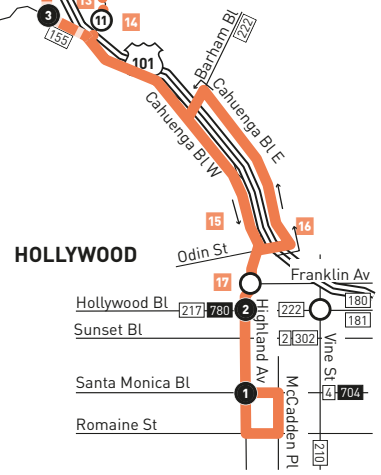

ROUTE MAP

MAP NOTES

- 1 Facey Medical Center**
- 2 Kennedy High School**
- 3 Sepulveda V.A. Ambulatory Care Center**
- 4 Van Nuys Airport**
- 5 Van Nuys Fly Away Terminal (Bus Service to LAX)**
- 6 Van Nuys Metrolink Station**
Ventura County Line/Amtrak
- 7 Sepulveda Dam Recreation Area**
- 8 Van Nuys Civic Center**
- 9 Van Nuys Orange Line Station**
Metro 154, 233, 237, 744, 788; LDVAN
- 10 Valley College Station**
Metro 167, 237; CE549, LDVAN
- 11 Laurel Canyon Station**
Metro Lines 230, 237
- 12 North Hollywood Red & Orange Line Stations**
Metro 152, 154, 162, 183, 224, 237, 353, 501, 656 Owl, Orange Line; BB Media District, NoHo Empire; CE549; SC757
- 13 Universal City/Studio City Station**
Metro 150, 155, 224, 240, 656 Owl (Northbound Only), 750; Universal Studios Shuttle
- 14 Universal Studios**
- 15 Hollywood Bowl**
- 16 John Anson Ford Theater**
- 17 Hollywood/Highland Station**
Metro 212, 217, 237, 312, 656 Owl, 780, LD-Hollywood

LEGEND

- Route of Lines 237 and 656
- Route of Line 237 only
- Route of Line 656 Late Night Service Only
- Short Line Turn-Around
- Route of Orange Line
- Metrolink, Amtrak
- Metro Rail Station
- Metro Orange Line Station
- Local Stop Timepoint
- Amtrak Station
- Metrolink Station
- LAX Flyaway
- Transit Center
- Burbank Bus
- LADOT Commuter Express
- LADOT Dash
- LADOT Dash Van Nuys
- Santa Clarita Transit

Special Notes

- A** Trip operates on school days only.
- B** Trips shown beginning or ending at the Van Nuys Orange Line Station will board and alight at the stop on Oxnard St. at Van Nuys Bl.

Avisos especiales