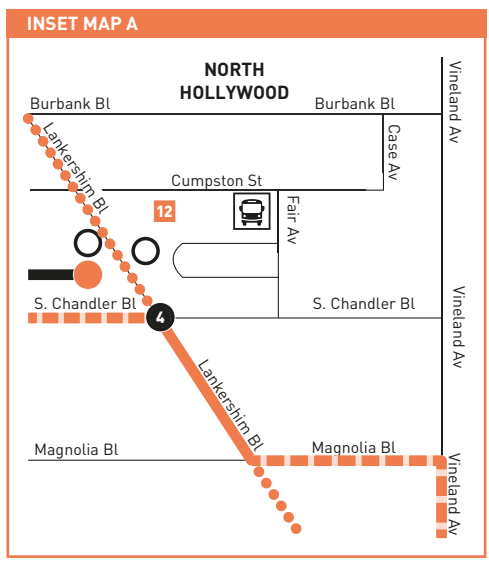

ROUTE MAP

MAP NOTES

- 1 Facey Medical Center**
- 2 Kennedy High School**
- 3 Sepulveda V.A. Ambulatory Care Center**
- 4 Van Nuys Airport**
- 5 Van Nuys Fly Away Terminal (Bus Service to LAX)**
- 6 Van Nuys Metrolink Station**
Ventura County Line/Amtrak
- 7 Sepulveda Dam Recreation Area**
- 8 Van Nuys Civic Center**
- 9 Van Nuys Orange Line Station**
Metro 154, 233, 237, 744, 788; LDVAN
- 10 Valley College Station**
Metro 167, 237; CE549, LDVAN
- 11 Laurel Canyon Station**
Metro Lines 230, 237
- 12 North Hollywood Red & Orange Line Stations**
Metro 152, 154, 162, 183, 224, 237, 353, 501, 656 Owl, Orange Line; BB Media District, NoHo Empire; CE549; SC757
- 13 Universal City/Studio City Station**
Metro 150, 155, 224, 240, 656 Owl (Northbound Only), 750; Universal Studios Shuttle
- 14 Universal Studios**
- 15 Hollywood Bowl**
- 16 John Anson Ford Theater**
- 17 Hollywood/Highland Station**
Metro 212, 217, 237, 312, 656 Owl, 780, LD-Hollywood

LEGEND

- Route of Lines 237 and 656
- Route of Line 237 only
- Route of Line 656 Late Night Service Only
- Short Line Turn-Around
- Route of Orange Line
- Metrolink, Amtrak
- Metro Rail Station
- Metro Orange Line Station
- Local Stop Timepoint
- Amtrak Station
- Metrolink Station
- LAX Flyaway
- Transit Center
- Burbank Bus
- LADOT Commuter Express
- LADOT Dash
- LADOT Dash Van Nuys
- Santa Clarita Transit

Special Notes

- A** Trip operates on school days only.
- B** Trips shown beginning or ending at the Van Nuys Orange Line Station will board and alight at the stop on Oxnard St. at Van Nuys Bl.

Avisos especiales