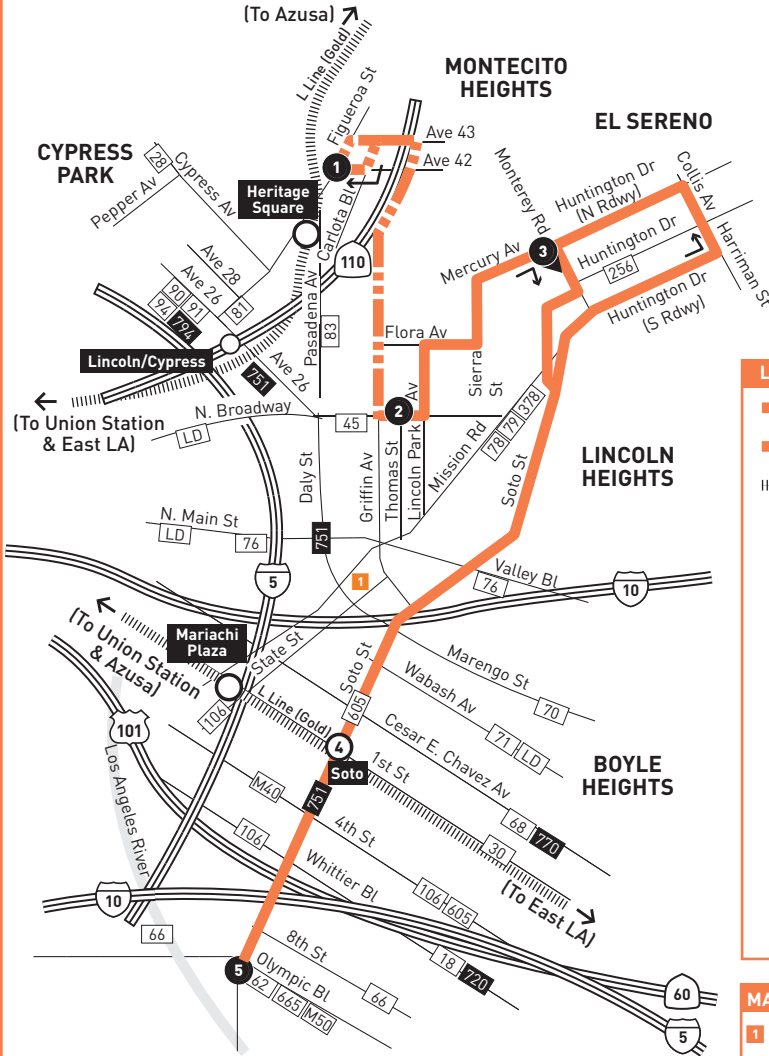

ROUTE MAP

LEGEND

- Line 252 Route
- Line 252 Weekdays Only
- Metro Rail
- # Local Stop Timepoint
- # Local Stop Timepoint - Single Direction Only
- Local Stop
- # Metro Rail / Busway Station & Timepoint
- Metro Rail / Busway Station
- # Map Notes
- ### Connecting Line
- ### Rapid Connecting Line
- LD LADOT DASH
- M Montebello Bus Lines

MAP NOTES

- 1 County + USC Med Ctr

## Northbound *Al Norte* (Approximate Times / Tiempos Aproximados)

BOYLE HEIGHTS		EL SERENO	LINCOLN HEIGHTS	MONTECITO HEIGHTS
5		3	2	1
Soto & Olympic	Soto & 1st	Monterey & Huntington	Broadway & Thomas	Avenue 42 & Figueroa
6:12A	6:17A	6:29A	6:37A	—
7:02	7:07	7:20	7:28	—
7:47	7:53	8:06	8:14	—
8:32	8:38	8:51	8:59	—
9:12	9:18	9:32	9:40	—
9:52	9:58	10:13	10:21	—
10:32	10:39	10:55	11:03	—
11:12	11:19	11:35	11:43	—
11:52	11:59	12:15P	12:23P	—
12:32P	12:39P	12:55	1:03	—
1:12	1:19	1:35	1:43	—
1:52	1:59	2:15	2:23	—
2:32	2:39	2:55	3:03	—
3:12	3:19	3:35	3:43	—
3:52	3:59	4:15	4:23	—
4:33	4:40	4:56	5:04	—
5:13	5:20	5:36	5:44	—
5:53	6:00	6:16	6:24	—
6:32	6:39	6:54	7:02	—
7:12	7:19	7:34	7:42	—
8:02	8:08	8:23	8:30	—
8:58	9:04	9:17	9:24	—

## Southbound *Al Sur* (Approximate Times / Tiempos Aproximados)

MONTECITO HEIGHTS	LINCOLN HEIGHTS	EL SERENO	BOYLE HEIGHTS	
1	3	3	4	5
Avenue 42 & Figueroa	Broadway & Thomas	Huntington & Monterey	Soto & 1st	Soto & Olympic
—	5:42A	5:48A	6:00A	6:08A
—	6:34	6:40	6:52	7:00
—	7:14	7:24	7:36	7:44
—	7:59	8:09	8:21	8:29
—	8:39	8:49	9:01	9:10
—	9:18	9:28	9:41	9:50
—	9:58	10:08	10:21	10:30
—	10:37	10:47	11:00	11:09
—	11:17	11:27	11:40	11:49
—	11:57	12:07P	12:20P	12:29P
—	12:37P	12:47	1:00	1:09
—	1:17	1:27	1:40	1:49
—	1:57	2:07	2:20	2:29
—	2:37	2:47	3:00	3:09
—	3:15	3:25	3:41	3:50
—	3:58	4:08	4:22	4:31
—	4:38	4:48	5:02	5:11
—	5:18	5:28	5:42	5:51
—	5:58	6:08	6:20	6:29
—	6:39	6:49	7:01	7:09
—	7:29	7:39	7:51	7:59
—	8:25	8:35	8:47	8:55