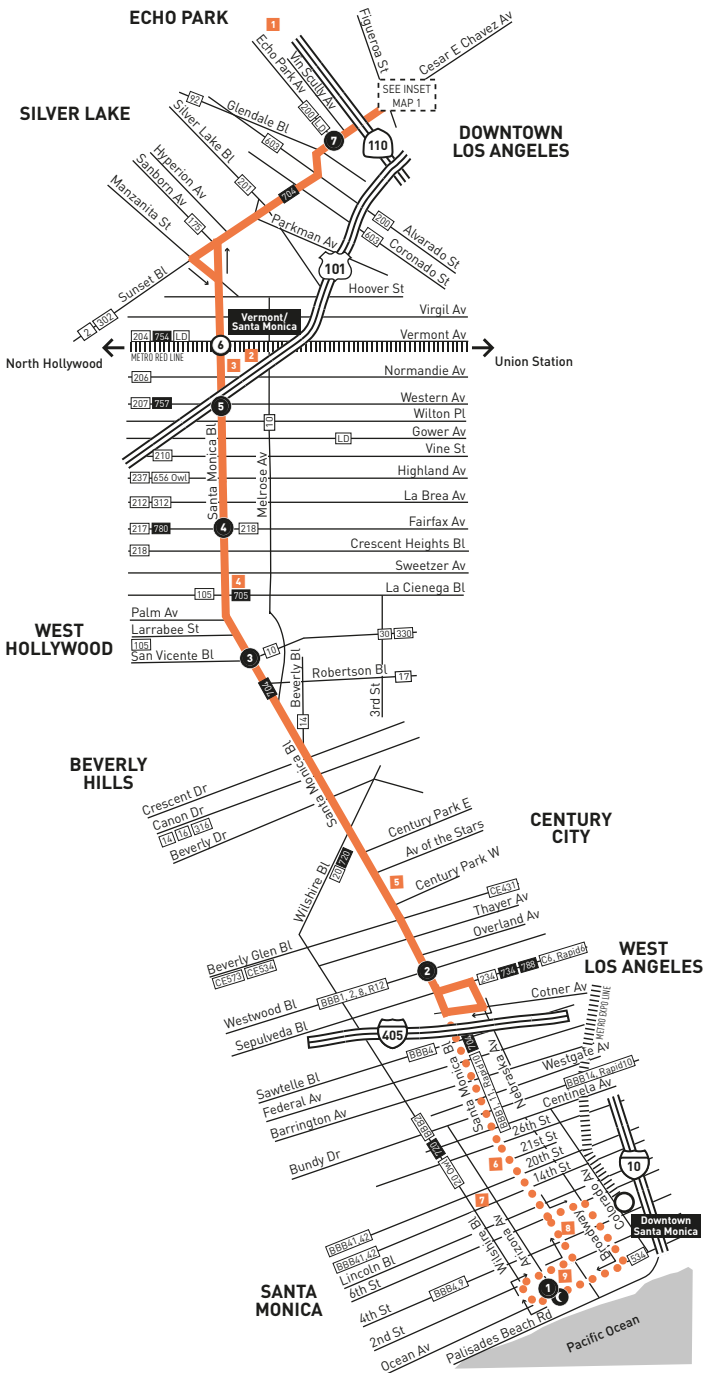

INSET MAP 1 - DOWNTOWN LOS ANGELES

INSET 1 - DOWNTOWN LOS ANGELES

- Line 4 Route
- Local Stop Timepoint
- Local Stop Timepoint - Single Direction Only
- Metro Rail Station
- ⤵ Metro Rail Station Entrance
- ML Metrolink
- AM Amtrak

MAP NOTES

- 1 **Dodger Stadium**
- 2 **Braille Institute**
- 3 **LA City College**
- 4 **West Hollywood City Hall**
- 5 **Westfield Century City**
Metro 4, 16, 28, 316, 704, 728; AV786; BBB5; CE534, 573; SC792, 797
- 6 **St. John's Hospital**
- 7 **Santa Monica-UCLA Medical Center**
- 8 **Santa Monica Bl & 4th St/
Broadway & 4th St**
Metro 4 Owl, 534, 704; BBB1, 2, 3, 5, 7, 8,9; Rapid3, R7, R10
- 9 **Ocean Av & Santa Monica Bl**
Metro 4 Owl, 33 Owl, 534, 704, 733; BBB8;

LEGEND

- Line 4 Route
- Line 4 Early Am, Eve/Owl Trips Only
- ⌚ Early Am, Eve/Owl Timepoint
- Local Stop
- Local Stop - Single Direction Only
- # Metro Rail / Busway Station & Timepoint
- Metro Rail
- Metro Rail Station
- AV Antelope Valley Transit Authority
- BBB Santa Monica's Big Blue Bus
- C Culver CityBus
- CE LADOT Commuter Express
- LD LADOT DASH
- SC Santa Clarita Transit