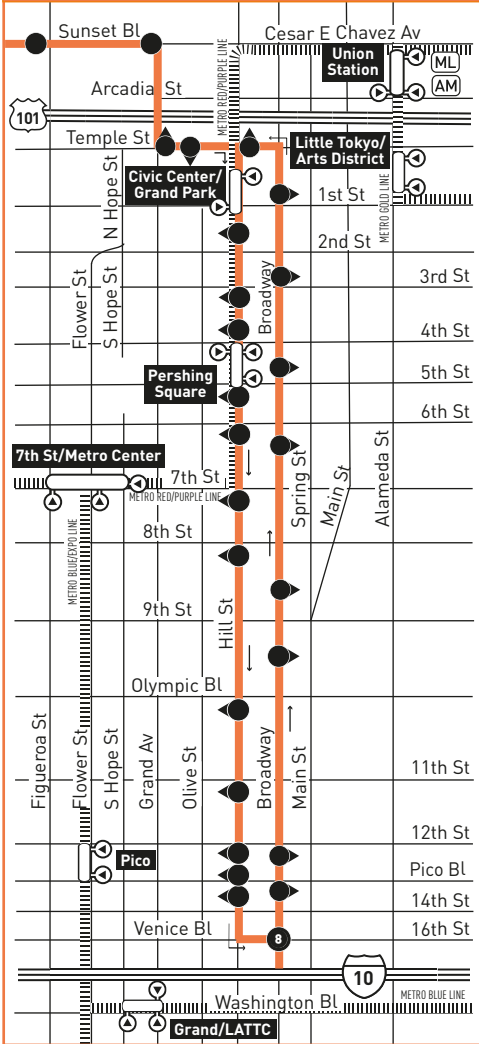

INSET MAP 1 - DOWNTOWN LOS ANGELES

INSET 1 - DOWNTOWN LOS ANGELES

- Line 4 Route
- Local Stop Timepoint
- Local Stop Timepoint - Single Direction Only
- Metro Rail Station
- ⤵ Metro Rail Station Entrance
- ML Metrolink
- AM Amtrak

MAP NOTES

- 1 **Dodger Stadium**
- 2 **Braille Institute**
- 3 **LA City College**
- 4 **West Hollywood City Hall**
- 5 **Westfield Century City**
Metro 4, 16, 28, 316, 704, 728; AV786; BBB5; CE534, 573; SC792, 797
- 6 **St. John's Hospital**
- 7 **Santa Monica-UCLA Medical Center**
- 8 **Santa Monica Bl & 4th St/
Broadway & 4th St**
Metro 4 Owl, 534, 704; BBB1, 2, 3, 5, 7, 8,9; Rapid3, R7, R10
- 9 **Ocean Av & Santa Monica Bl**
Metro 4 Owl, 33 Owl, 534, 704, 733; BBB8;

LEGEND

- Line 4 Route
- Line 4 Early Am, Eve/Owl Trips Only
- ⌚ Early Am, Eve/Owl Timepoint
- Local Stop
- Local Stop - Single Direction Only
- # Metro Rail / Busway Station & Timepoint
- Metro Rail
- Metro Rail Station
- AV Antelope Valley Transit Authority
- BBB Santa Monica's Big Blue Bus
- C Culver CityBus
- CE LADOT Commuter Express
- LD LADOT DASH
- SC Santa Clarita Transit