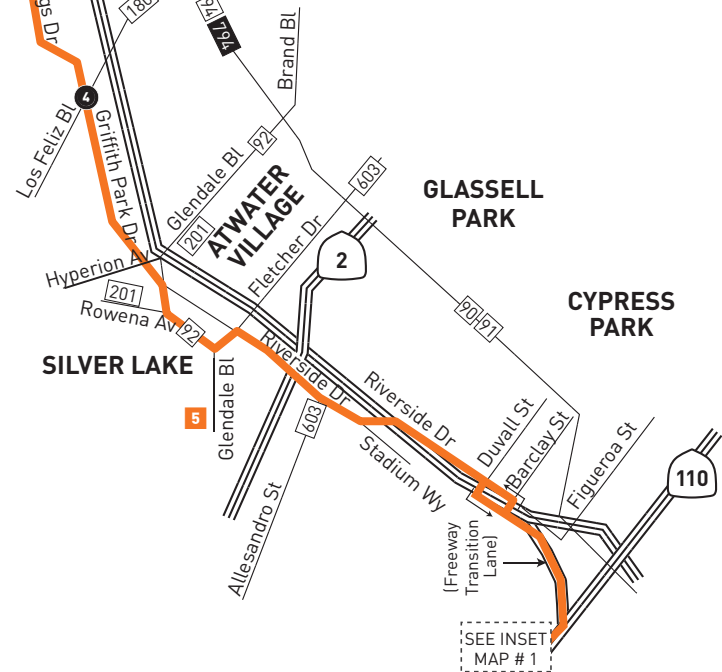

**LEGEND**

- Line 96 Route
- Local Stop Timepoint
- ▶ Local Stop Timepoint - Single Direction Only
- ▬▬▬▬▬▬ Metro Rail
- ▬▬▬▬▬▬ Metrolink, Amtrak
- Transit Center
- Amtrak
- Metrolink
- Burbank Bus
- Glendale Beeline
- Santa Clarita Transit

---

**INSET 1 - DOWNTOWN LOS ANGELES**

- Line 96 Route
- Local Stop
- ▶ Local Stop - Single Direction Only
- ▭ Metro Rail Station
- Ⓜ Metro Rail Station Entrance

INSET MAP 1 - DOWNTOWN LOS ANGELES AND CHINATOWN

**MAP NOTES**

- 1 Burbank Station**  
 Metro 96, 154, 155, 164, 165, 292; SC794 (weekday peak); BB Media District, Airport/Empire; Metrolink Antelope Valley Line, Ventura County Line; Megabus; Transfer in Downtown Burbank to Metro 92, 94, 183, 794
- 2 Burbank Town Center**
- 3 Los Angeles Zoo**
- 4 Autry Museum of the American West**
- 5 Silver Lake Library**

## Nextrip

Text "metro" and your intersection or stop number to 41411 (example: metro vignes&cesarechavez or metro 1563). You can also visit [m.metro.net](http://m.metro.net) or call 511 and say "Nextrip"