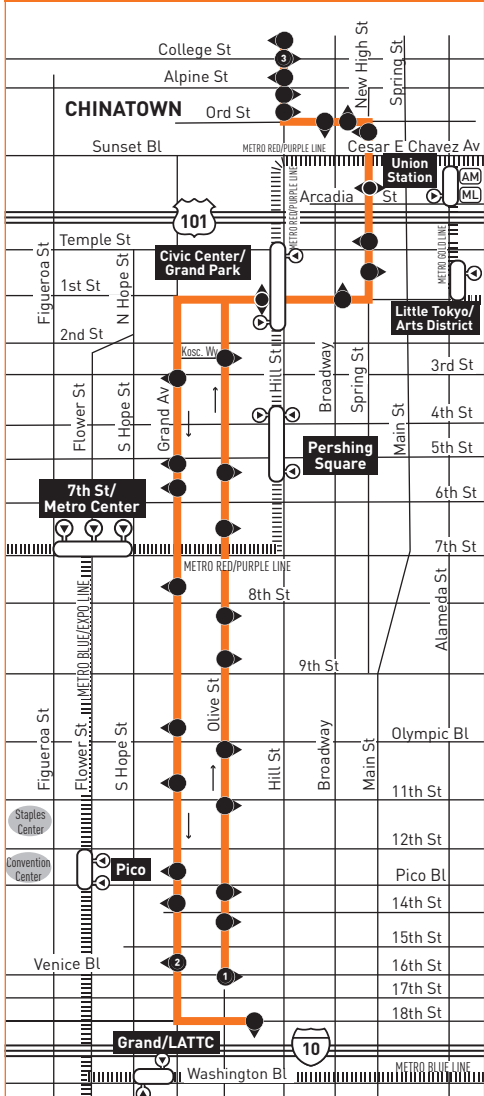

**LEGEND**

- Line 96 Route
- Local Stop Timepoint
- ▶ Local Stop Timepoint - Single Direction Only
- ▬▬▬▬▬▬ Metro Rail
- ▬▬▬▬▬▬ Metrolink, Amtrak
- Transit Center
- Amtrak
- Metrolink
- Burbank Bus
- Glendale Beeline
- Santa Clarita Transit

---

**INSET 1 - DOWNTOWN LOS ANGELES**

- Line 96 Route
- Local Stop
- ▶ Local Stop - Single Direction Only
- ▭ Metro Rail Station
- Ⓜ Metro Rail Station Entrance

INSET MAP 1 - DOWNTOWN LOS ANGELES AND CHINATOWN

**MAP NOTES**

- 1 Burbank Station**  
 Metro 96, 154, 155, 164, 165, 292; SC794 (weekday peak); BB Media District, Airport/Empire; Metrolink Antelope Valley Line, Ventura County Line; Megabus; Transfer in Downtown Burbank to Metro 92, 94, 183, 794
- 2 Burbank Town Center**
- 3 Los Angeles Zoo**
- 4 Autry Museum of the American West**
- 5 Silver Lake Library**

## Nextrip

Text "metro" and your intersection or stop number to 41411 (example: metro vignes&cesarechavez or metro 1563). You can also visit [m.metro.net](http://m.metro.net) or call 511 and say "Nextrip"