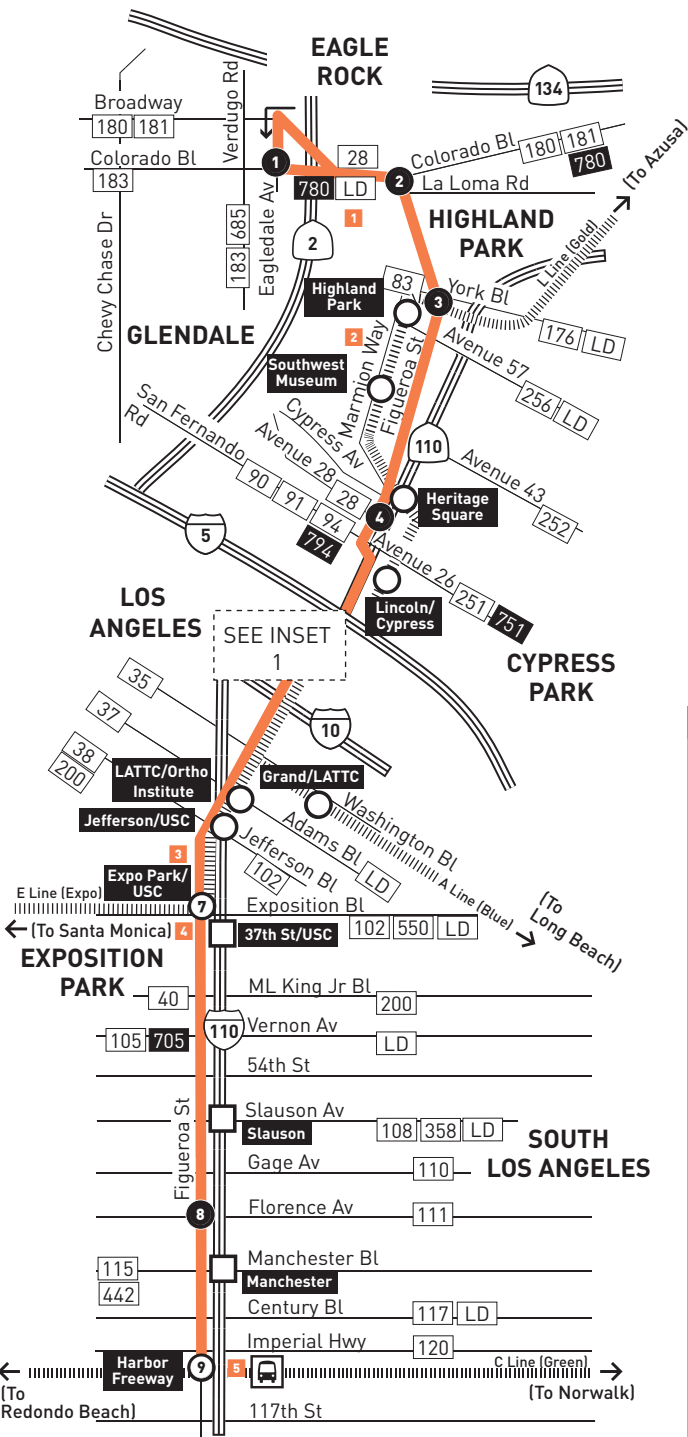

ROUTE MAP

INSET 1 - DOWNTOWN LA

LEGEND

- Line 81 Route
- Metro Rail
- Local Stop Timepoint
- Local Stop Timepoint - Single Direction Only
- Local Stop
- Local Stop - Single Direction Only
- Metro Rail Station & Timepoint
- Metro Rail Station
- Station Stop
- Transit Center
- Map Notes
- Connecting Line
- Rapid Connecting Line
- Amtrak
- Metrolink
- LAX FlyAway
- GA GTrans
- CE LADOT Commuter Express
- LD LADOT DASH
- OC OC Bus
- T Torrance Transit

INSET 1 - DOWNTOWN LOS ANGELES

- Metro Rail Station

MAP NOTES

- 1 Eagle Rock Plaza**
- 2 Southwest Museum**
- 3 Exposition Park, Coliseum, Banc of California Stadium**
- 4 Harbor Freeway Station**  
**Freeway Level:** Metro 550, J Line (Silver); Dodger Stadium Express; CE448; GA1X (Northbound Only); OC701, OC721; T4X  
**Street Level:** Metro 48, 81, 120, 745; GA1X (Southbound Only); T1, T2  
**Upper Level:** Metro C Line (Green)