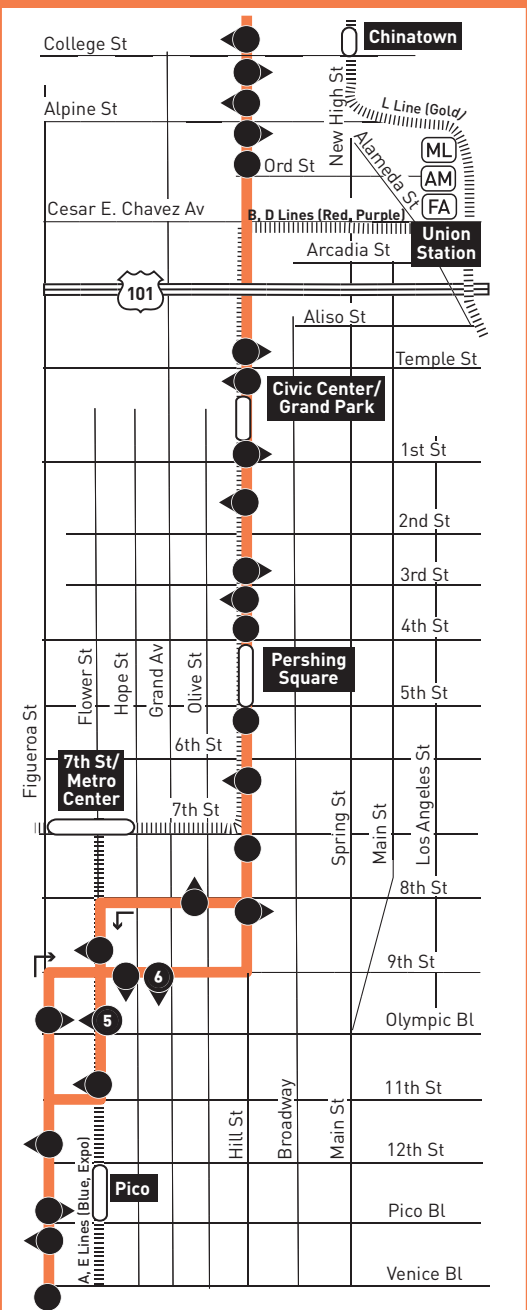

ROUTE MAP

INSET 1 - DOWNTOWN LA

LEGEND

- Line 81 Route
- Metro Rail
- Local Stop Timepoint
- Local Stop Timepoint - Single Direction Only
- Local Stop
- Local Stop - Single Direction Only
- Metro Rail Station & Timepoint
- Metro Rail Station
- Station Stop
- Transit Center
- Map Notes
- Connecting Line
- Rapid Connecting Line
- Amtrak
- Metrolink
- LAX FlyAway
- GA GTrans
- CE LADOT Commuter Express
- LD LADOT DASH
- OC OC Bus
- T Torrance Transit

INSET 1 - DOWNTOWN LOS ANGELES

- Metro Rail Station

MAP NOTES

- 1 Eagle Rock Plaza**
- 2 Southwest Museum**
- 3 Exposition Park, Coliseum, Banc of California Stadium**
- 4 Harbor Freeway Station**  
**Freeway Level:** Metro 550, J Line (Silver); Dodger Stadium Express; CE448; GA1X (Northbound Only); OC701, OC721; T4X  
**Street Level:** Metro 48, 81, 120, 745; GA1X (Southbound Only); T1, T2  
**Upper Level:** Metro C Line (Green)