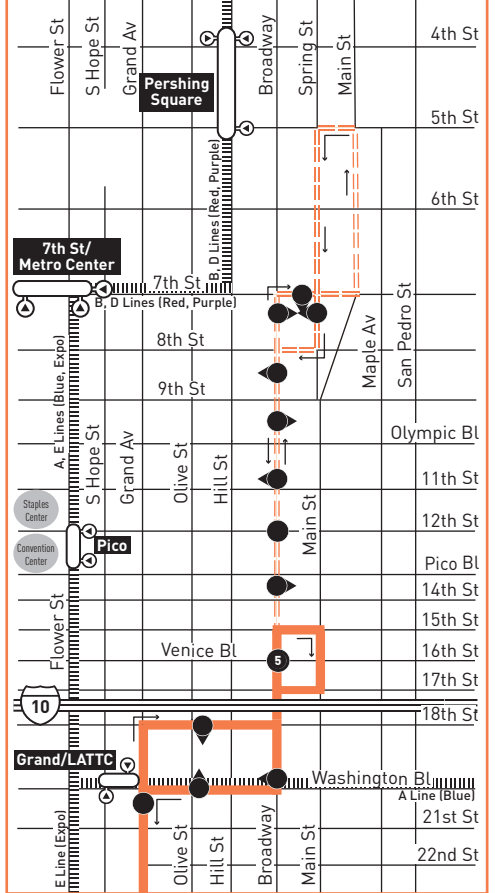

Avisos especiales

- C** *Viaje continua como Linea 38 hacia el oeste a traves de Jefferson Bl.*
- D** *Viaje comienza como Linea 38 hacia el este a traves de Jefferson Bl.*

ROUTE MAP

MAP NOTES

1 University of Southern California

2 Fairfax/Washington Transit Hub

Metro 35, 37, 38, 105, 217, 705, 780; C1, 4; CE437

Note: Passengers should board departing Lines 37 and 38 at stop on Washington Bl, east of Fairfax Av.

INSET MAP 1 - DOWNTOWN LOS ANGELES

Monday through Friday

Effective Jun 21 2020

38

Eastbound *Al Este* (Approximate Times / *Tiempos Aproximados*)

LOS ANGELES	WEST ADAMS	EXPOSITION PARK	DOWNTOWN LOS ANGELES
2	3	4	5
Washington / Fairfax Transit Hub	Jefferson & La Brea	Jefferson & Vermont	Broadway & Venice G
4:17A	4:25A	4:36A	4:46A
5:10	5:18	5:31	5:41
6:07	6:16	6:30	6:40
6:35	6:44	6:58	7:10
7:04	7:13	7:29	7:41
7:33	7:42	7:58	8:10
8:03	8:12	8:28	8:40
8:32	8:41	8:58	9:11
9:01	9:10	9:27	9:40
9:31	9:40	9:57	10:10
10:01	10:10	10:27	10:40
10:30	10:39	10:57	11:10
11:01	11:10	11:28	11:41
11:30	11:40	11:58	12:11P
11:59	12:10P	12:28P	12:41
12:30P	12:40	12:58	1:11
1:00	1:10	1:28	1:41
1:30	1:40	1:58	2:11
2:00	2:10	2:28	2:41
2:30	2:40	2:58	3:11
3:00	3:10	3:28	3:41
3:29	3:39	3:57	4:10
3:59	4:09	4:27	4:40
4:29	4:39	4:57	5:10
4:59	5:09	5:27	5:40
5:30	5:40	5:58	6:11
6:01	6:10	6:27	6:40
6:29	6:38	6:55	7:08
7:12	7:21	7:37	7:48
7:59	8:08	8:23	8:34
8:45	8:54	9:09	9:20
8:53	9:02	9:16	E 9:32
9:47	9:55	10:07	10:18
10:00	10:08	10:20	E 10:35
10:30	10:38	10:50	E 11:05
11:00	11:08	11:19	E 11:33
11:30	11:38	11:49	E 12:03A
—	—	E 12:49A	E 1:03

Special Notes

- B** Trip terminates at Spring & 7th at time shown.
- C** Trip originates at Spring & 7th at time shown.
- D** Trip terminates at Jefferson & 10th 8 minutes after time shown.
- E** Trip originates at Jefferson & 10th 7 minutes before time shown.
- G** Trip continues as Line 35 via Washington Bl unless otherwise noted.
- H** Trip originates from Line 35 via Washington Bl unless otherwise noted.