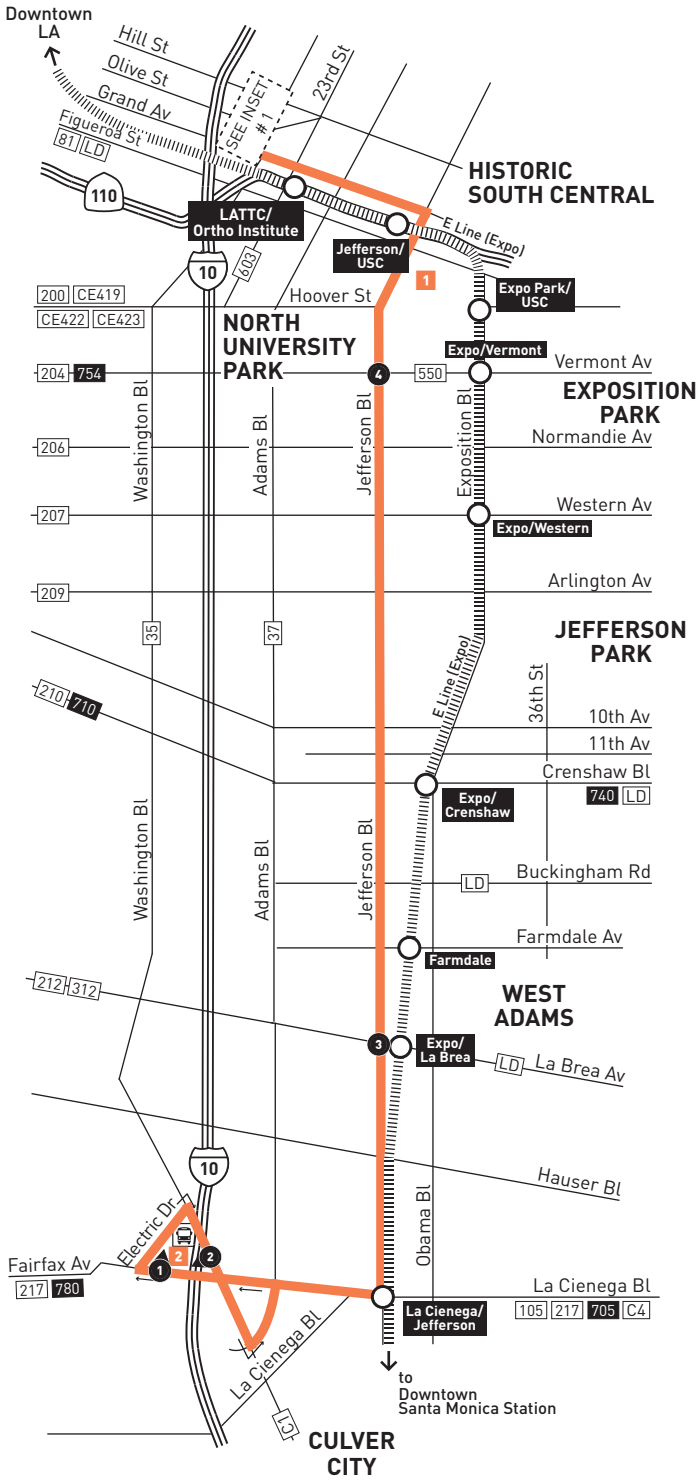

MAP NOTES

1 Washington/Fairfax Transit Hub
 Metro 35, 37, 38, 105, 217, 705, 780; C1, C4, CE437

Note: Passengers should board departing Lines 37 and 38 at stop on Washington Bl, east of Fairfax Av

Monday through Friday

Special Notes

- C** Trip continues as Line 38 westbound via Jefferson Bl.
- D** Trip originates as Line 38 eastbound via Jefferson Bl.

Horarios de domingo y días feriados

Horarios del domingo y días feriados en vigor para New Year's Day, Memorial Day, Independence Day, Labor Day, Thanksgiving Day y Christmas Day.

Avisos especiales

- C** *Viaje continua como Linea 38 hacia el oeste a traves de Jefferson Bl.*
- D** *Viaje comienza como Linea 38 hacia el este a traves de Jefferson Bl.*

ROUTE MAP

MAP NOTES

1 University of Southern California

2 Fairfax/Washington Transit Hub

Metro 35, 37, 38, 105, 217, 705, 780; C1, 4; CE437

Note: Passengers should board departing Lines 37 and 38 at stop on Washington Bl, east of Fairfax Av.

INSET MAP 1 - DOWNTOWN LOS ANGELES