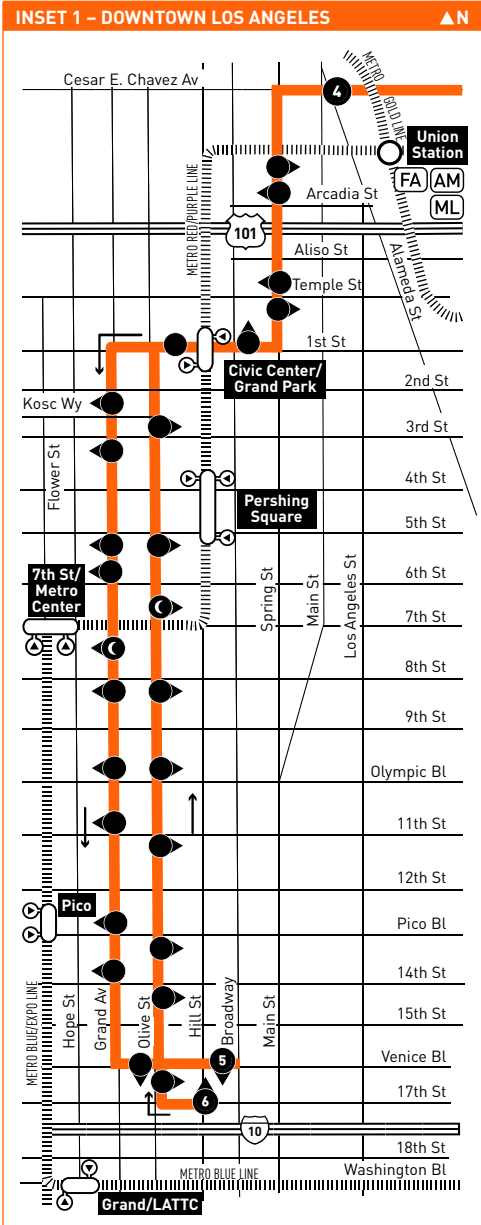

ROUTE MAP

LEGEND

- Line 70 Route
- - - Line 70A Only
- Metro Rail
- Local Stop Timepoint
- Local Stop Timepoint - Single Direction Only
- Local Stop
- Local Stop - Single Direction Only
- Owl Stop
- Transit Center
- Map Notes
- Connecting Line
- Rapid Connecting Line
- Amtrak
- Metrolink
- FlyAway
- LD LADOT DASH
- EL East Los Angeles Shuttle (El Sol)
- F Foothill Transit
- M Montebello Bus Lines
- MP Monterey Park Spirit Bus
- N Norwalk Transit
- ROSE Rosemead Explorer

INSET 1 - DOWNTOWN LOS ANGELES

- Metro Rail Station
- Metro Rail Station Entrance

MAP NOTES

- 1 El Monte Station**
Upper Level: Metro Silver Line (910/950); F486, F488, F492, Silver Streak; Greyhound; Hollywood Bowl Shuttle
Lower Level: Metro 70, 76, 176, 267, 268, 487, 577, 770; F178, F190, F194, F269, F270, F282; N7
- 2 Cal State LA**
- 3 LA County + USC Outpatient Clinic**
- 4 LA County + USC Med Ctr**
- 5 LA County + USC Med Center Station**
Freeway Level: Metro 487, 489, Silver Line (910/950); F493, F495, F497, F498, F499, F699, Silver Streak
Upper Street Level: Metro 70, 71, 106, 251, 605, 751; LD Boyle Heights/ East LA; LD Lincoln Heights/ Chinatown