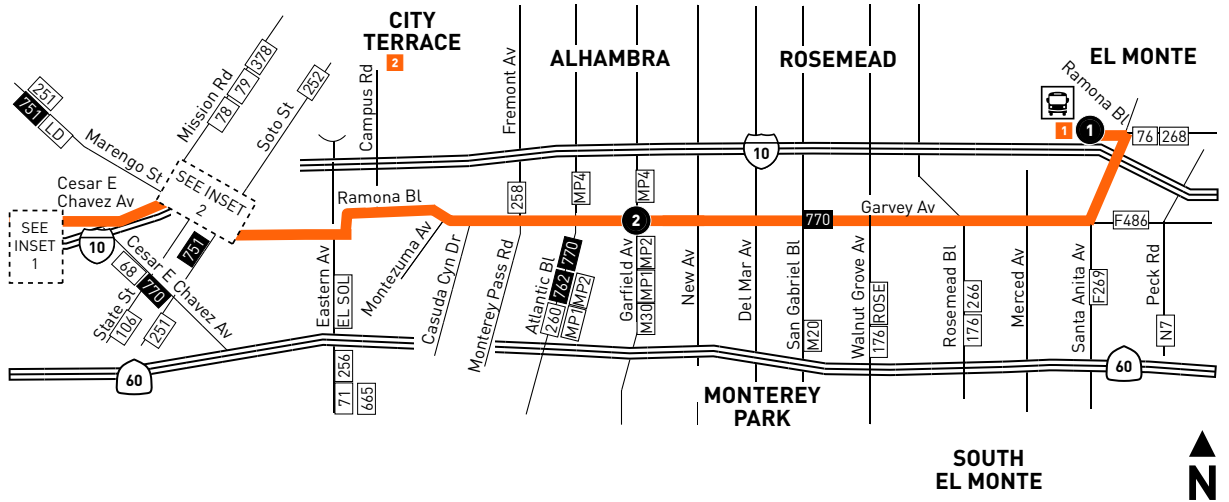

ROUTE MAP

LEGEND

- Line 70 Route
- - - Line 70A Only
- Metro Rail
- Local Stop Timepoint
- Local Stop Timepoint - Single Direction Only
- Local Stop
- Local Stop - Single Direction Only
- Owl Stop
- Transit Center
- Map Notes
- Connecting Line
- Rapid Connecting Line
- Amtrak
- Metrolink
- FlyAway
- LD LADOT DASH
- EL East Los Angeles Shuttle (El Sol)
- F Foothill Transit
- M Montebello Bus Lines
- MP Monterey Park Spirit Bus
- N Norwalk Transit
- ROSE Rosemead Explorer

INSET 1 - DOWNTOWN LOS ANGELES

- Metro Rail Station
- Metro Rail Station Entrance

MAP NOTES

- 1 El Monte Station**
Upper Level: Metro Silver Line (910/950); F486, F488, F492, Silver Streak; Greyhound; Hollywood Bowl Shuttle
Lower Level: Metro 70, 76, 176, 267, 268, 487, 577, 770; F178, F190, F194, F269, F270, F282; N7
- 2 Cal State LA**
- 3 LA County + USC Outpatient Clinic**
- 4 LA County + USC Med Ctr**
- 5 LA County + USC Med Center Station**
Freeway Level: Metro 487, 489, Silver Line (910/950); F493, F495, F497, F498, F499, F699, Silver Streak
Upper Street Level: Metro 70, 71, 106, 251, 605, 751; LD Boyle Heights/ East LA; LD Lincoln Heights/ Chinatown