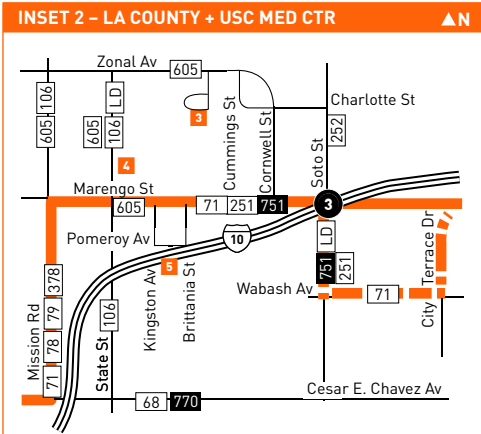

ROUTE MAP

LEGEND

- Line 70 Route
- - - Line 70A Only
- Metro Rail
- Local Stop Timepoint
- Local Stop Timepoint - Single Direction Only
- Local Stop
- Local Stop - Single Direction Only
- Owl Stop
- Transit Center
- Map Notes
- Connecting Line
- Rapid Connecting Line
- Amtrak
- Metrolink
- FlyAway
- LD LADOT DASH
- EL East Los Angeles Shuttle (El Sol)
- F Foothill Transit
- M Montebello Bus Lines
- MP Monterey Park Spirit Bus
- N Norwalk Transit
- ROSE Rosemead Explorer

INSET 1 - DOWNTOWN LOS ANGELES

- Metro Rail Station
- Metro Rail Station Entrance

MAP NOTES

- 1 El Monte Station**
Upper Level: Metro Silver Line (910/950); F486, F488, F492, Silver Streak; Greyhound; Hollywood Bowl Shuttle
Lower Level: Metro 70, 76, 176, 267, 268, 487, 577, 770; F178, F190, F194, F269, F270, F282; N7
- 2 Cal State LA**
- 3 LA County + USC Outpatient Clinic**
- 4 LA County + USC Med Ctr**
- 5 LA County + USC Med Center Station**
Freeway Level: Metro 487, 489, Silver Line (910/950); F493, F495, F497, F498, F499, F699, Silver Streak
Upper Street Level: Metro 70, 71, 106, 251, 605, 751; LD Boyle Heights/ East LA; LD Lincoln Heights/ Chinatown