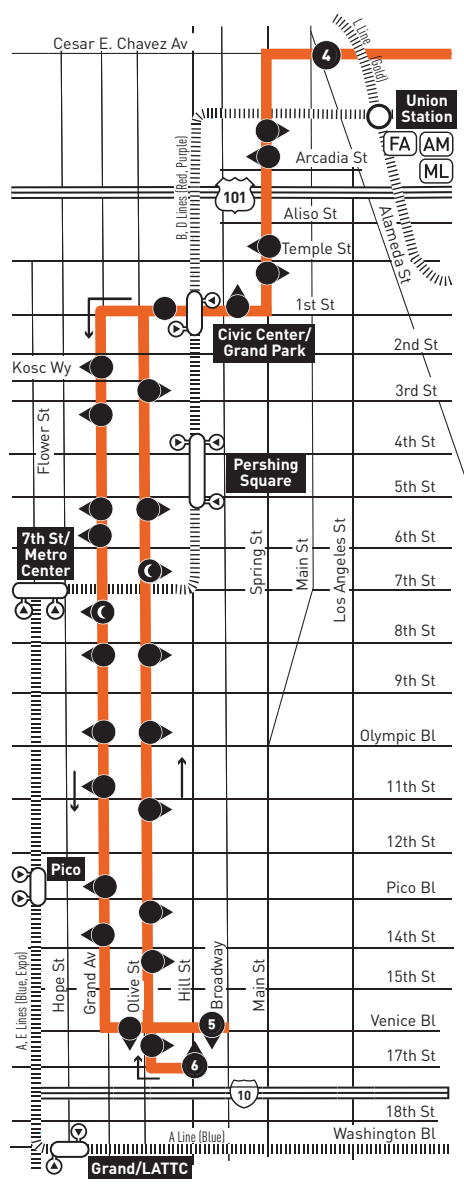

INSET 1 - DOWNTOWN LOS ANGELES ▲ N

INSET 2 - LA COUNTY + USC MED CTR ▲ N

LEGEND

- Line 70 Route
- - - Line 70A Only
- Metro Rail
- Local Stop Timepoint
- Local Stop Timepoint - Single Direction Only
- Local Stop
- Local Stop - Single Direction Only
- Owl Stop
- Transit Center
- Map Notes
- Connecting Line
- Rapid Connecting Line
- Amtrak
- Metrolink
- FlyAway
- LD LADOT DASH
- EL East Los Angeles Shuttle (El Sol)
- F Foothill Transit
- M Montebello Bus Lines
- MP Monterey Park Spirit Bus
- N Norwalk Transit
- ROSE Rosemead Explorer

INSET 1 - DOWNTOWN LOS ANGELES

- Metro Rail Station
- Metro Rail Station Entrance

MAP NOTES

- 1 El Monte Station**
Upper Level: J Line (Silver) (910/950); F486, F488, F492, Silver Streak; Greyhound; Hollywood Bowl Shuttle
Lower Level: Metro 70, 76, 176, 267, 268, 487, 577, 770; F178, F190, F194, F269, F270, F282; N7
- 2 Cal State LA**
- 3 LA County + USC Outpatient Clinic**
- 4 LA County + USC Med Ctr**
- 5 LA County + USC Med Center Station**
Freeway Level: Metro 487, 489, J Line (Silver) (910/950); F493, F495, F497, F498, F499, F699, Silver Streak
Upper Street Level: Metro 70, 71, 106, 251, 605, 751; LD Boyle Heights/ East LA; LD Lincoln Heights/ Chinatown