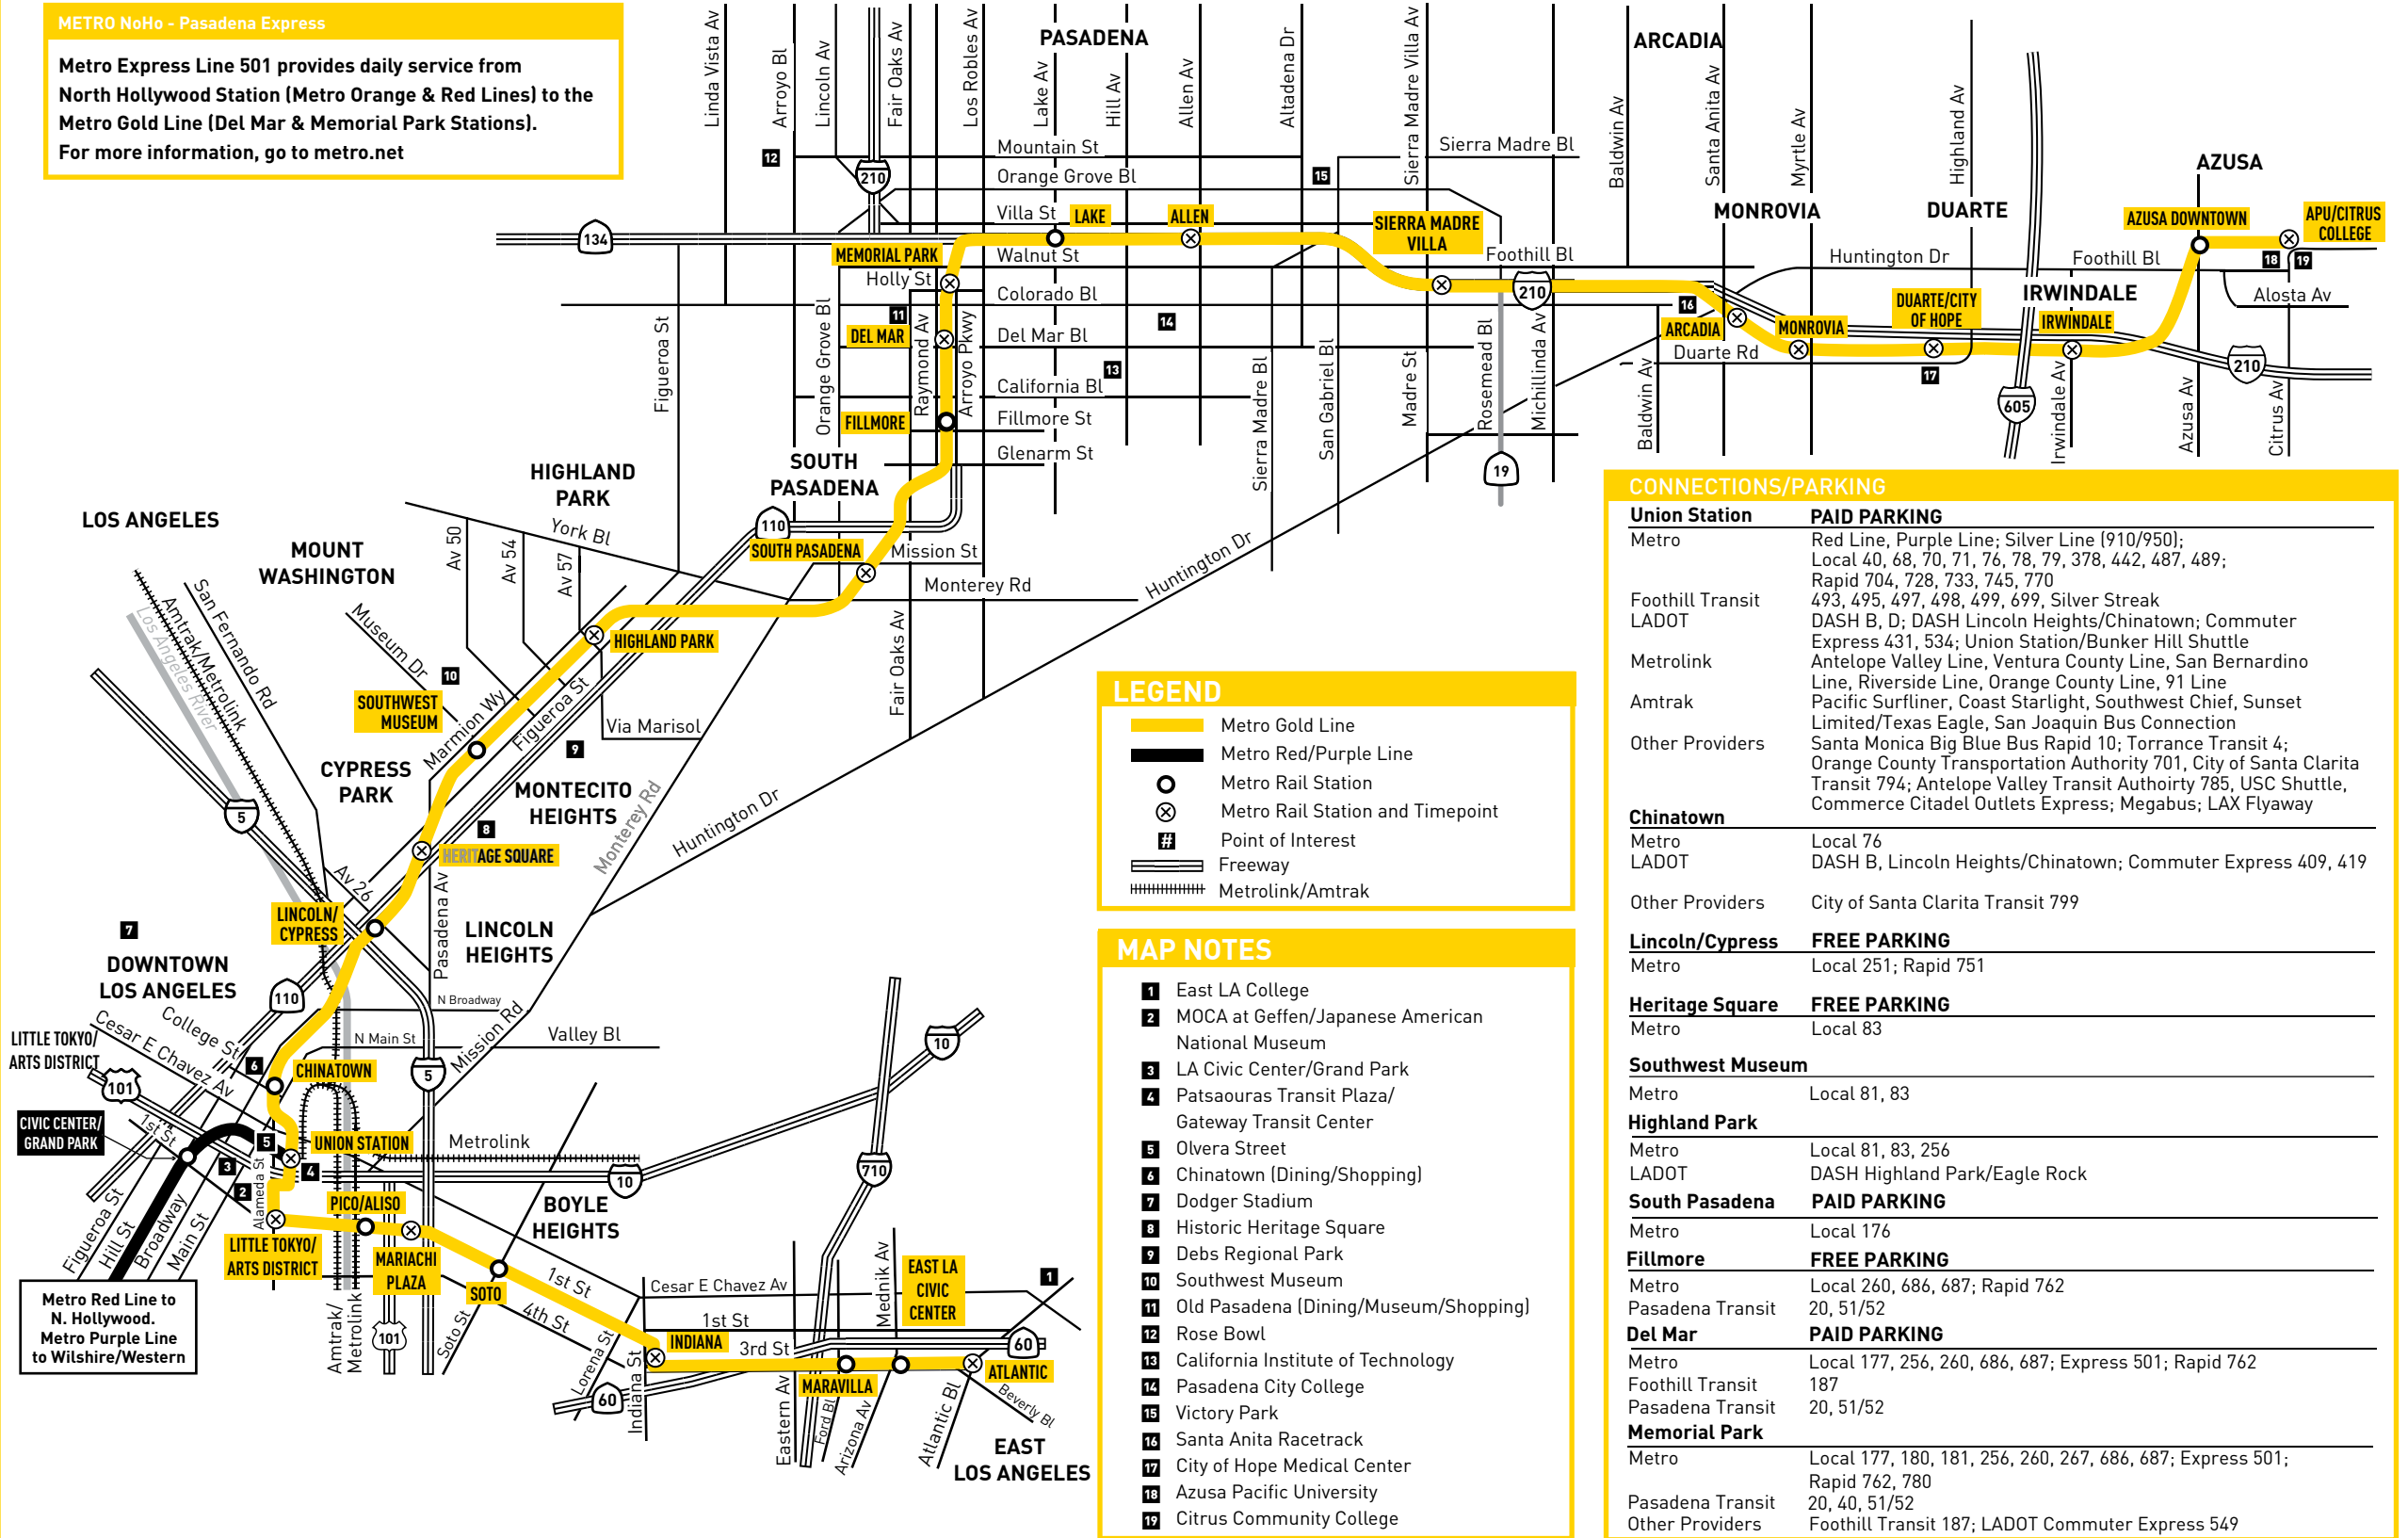

METRO NoHo - Pasadena Express

Metro Express Line 501 provides daily service from North Hollywood Station (Metro Orange & Red Lines) to the Metro Gold Line (Del Mar & Memorial Park Stations). For more information, go to metro.net

LEGEND

- Metro Gold Line
- Metro Red/Purple Line
- Metro Rail Station
- X Metro Rail Station and Timepoint
- # Point of Interest
- Freeway
- Metrolink/Amtrak

- MAP NOTES**
- 1 East LA College
 - 2 MOCA at Geffen/Japanese American National Museum
 - 3 LA Civic Center/Grand Park
 - 4 Patsaouras Transit Plaza/Gateway Transit Center
 - 5 Olvera Street
 - 6 Chinatown (Dining/Shopping)
 - 7 Dodger Stadium
 - 8 Historic Heritage Square
 - 9 Debs Regional Park
 - 10 Southwest Museum
 - 11 Old Pasadena (Dining/Museum/Shopping)
 - 12 Rose Bowl
 - 13 California Institute of Technology
 - 14 Pasadena City College
 - 15 Victory Park
 - 16 Santa Anita Racetrack
 - 17 City of Hope Medical Center
 - 18 Azusa Pacific University
 - 19 Citrus Community College

Indiana**FREE PARKING**

Metro
LADOT
Montebello Bus Lines
El Sol

Local 30, 106, 254, 665
DASH Boyle Heights/East LA
40
Whittier Blvd/Saybrook Park

Soto

Metro

Local 30, 251, 252, 605; Rapid 751

Mariachi Plaza

Metro

Local 30, 106

Pico/Aliso

Metro

Local 30

Little Tokyo/Arts District

Metro
LADOT

Local 30, 40, 330
DASH A, D