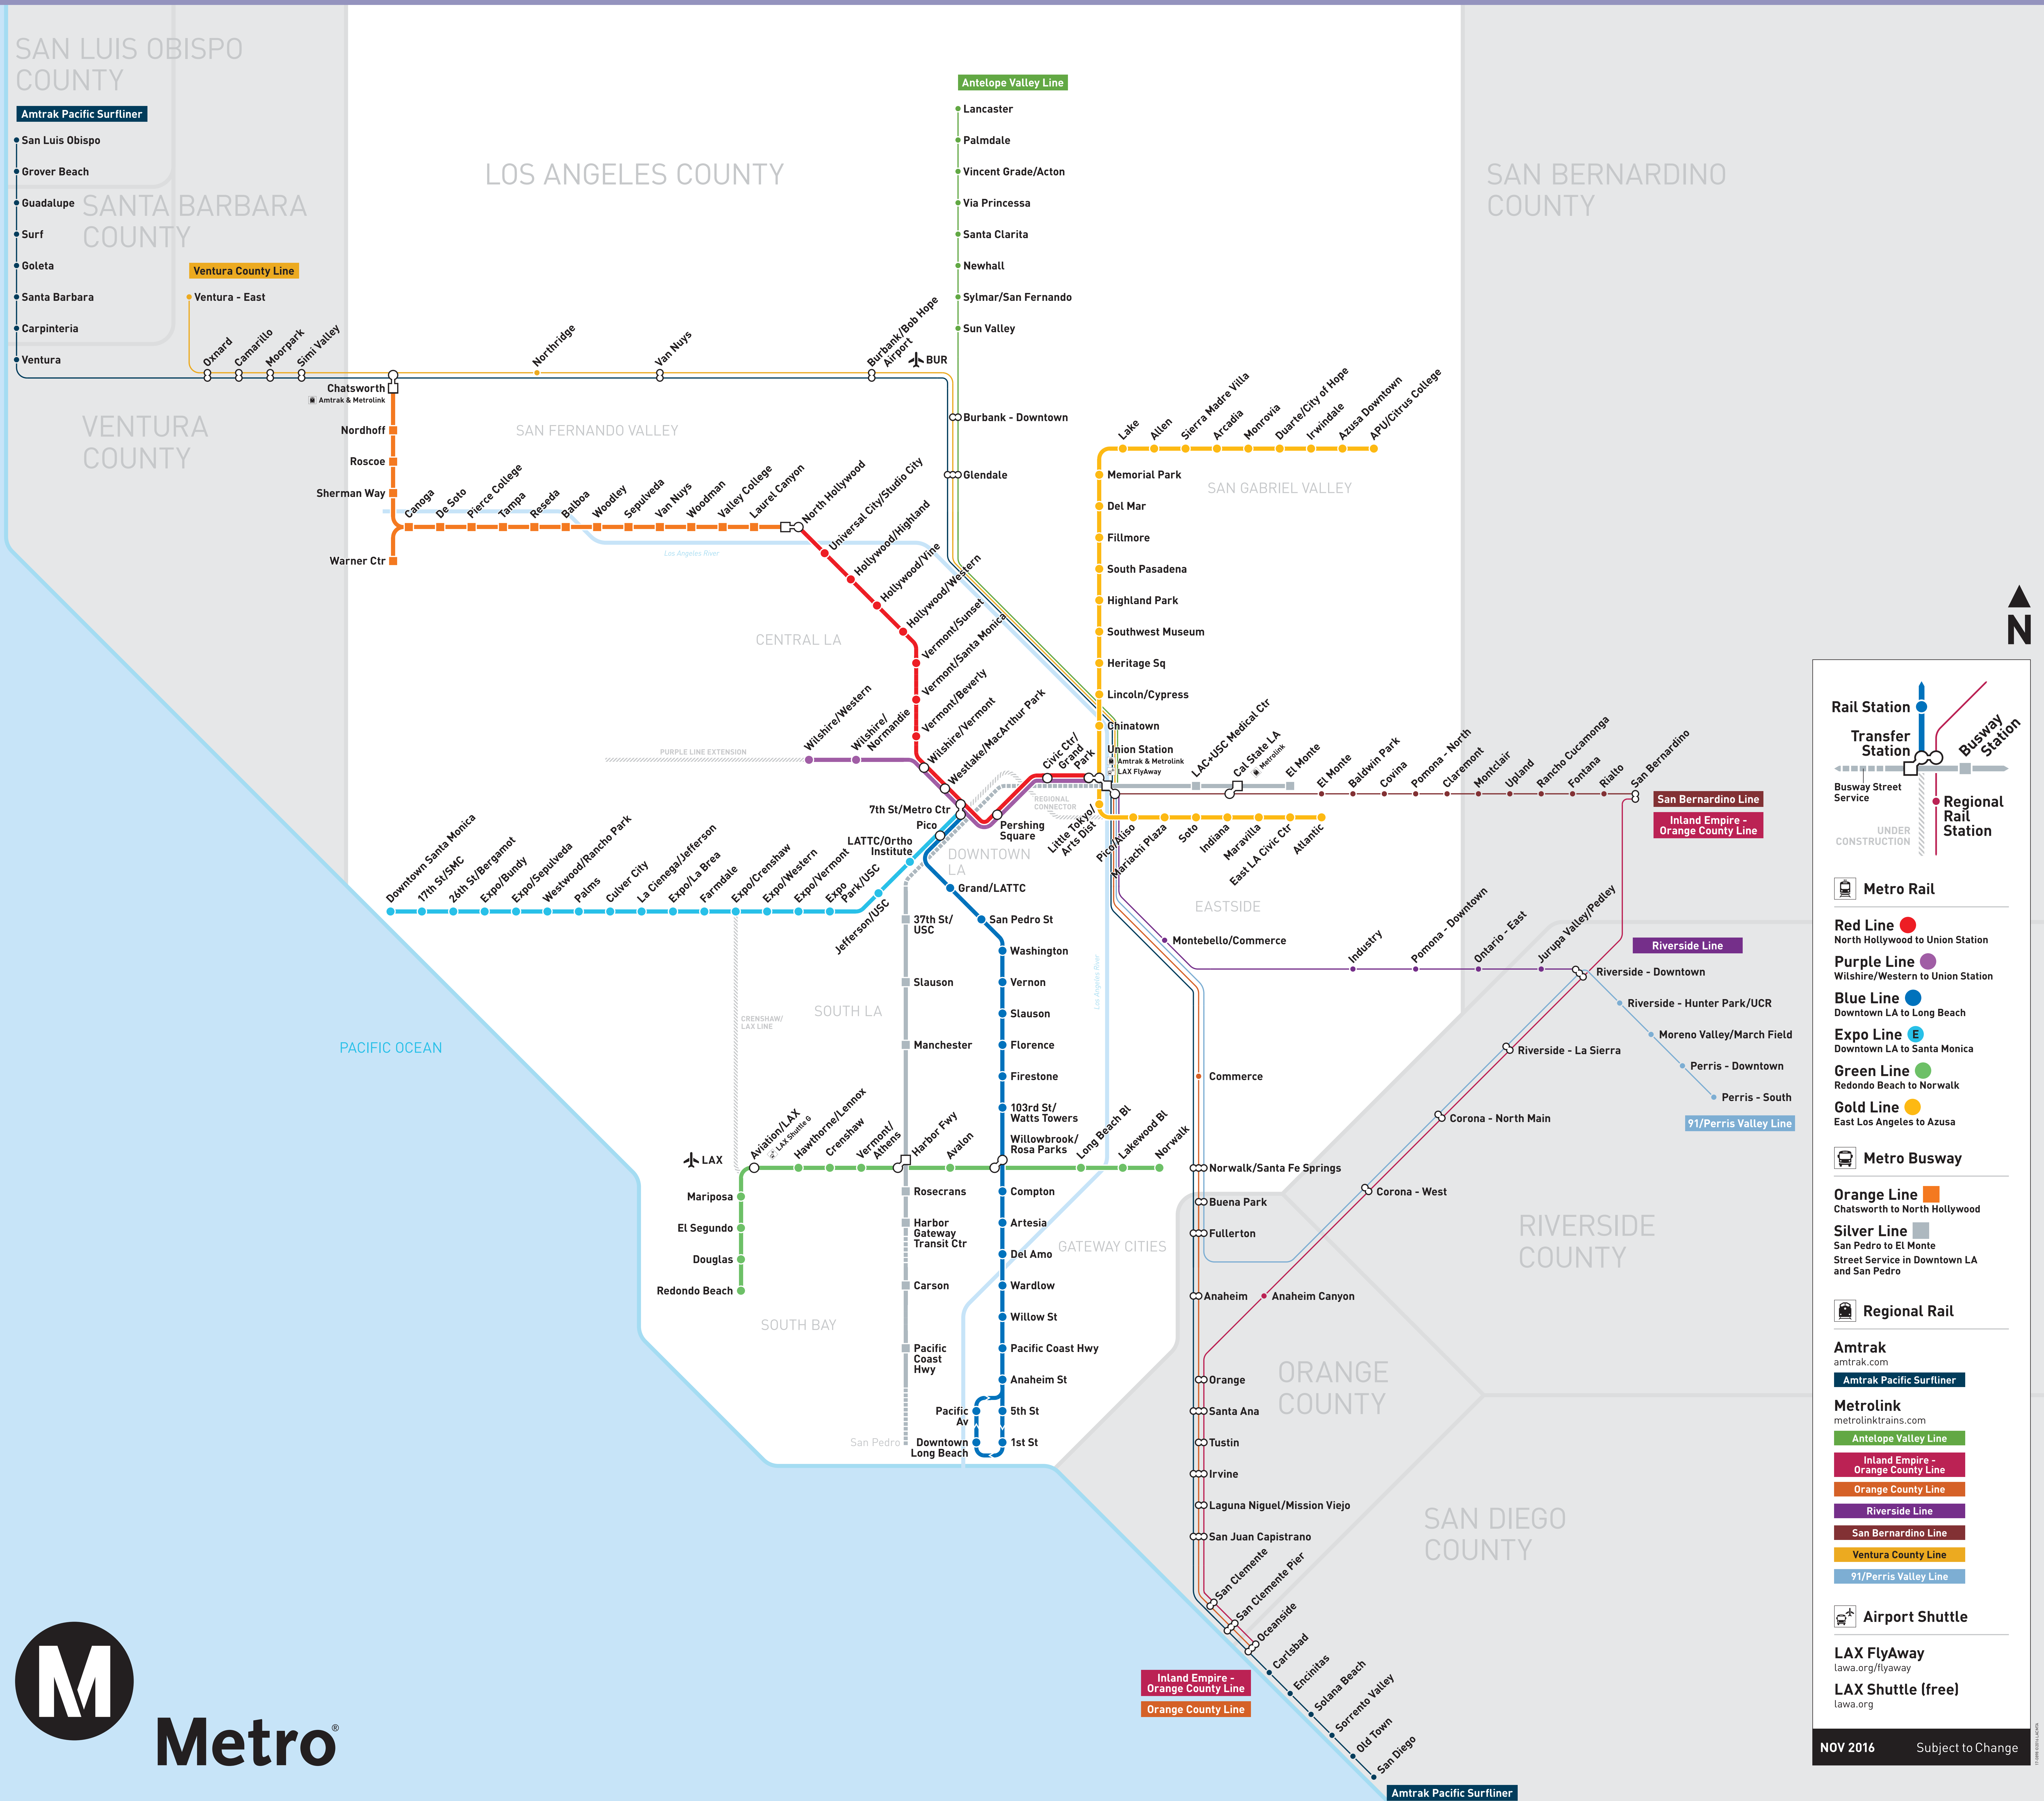

# Metro & Regional Rail

metro.net  
amtrak.com  
metrolinktrains.com

**Rail Station**  
Transfer Station  
Busway Street Service  
Regional Rail Station

**Metro Rail**

- Red Line** ● North Hollywood to Union Station
- Purple Line** ● Wilshire/Western to Union Station
- Blue Line** ● Downtown LA to Long Beach
- Expo Line** ● Downtown LA to Santa Monica
- Green Line** ● Redondo Beach to Norwalk
- Gold Line** ● East Los Angeles to Azusa

**Metro Busway**

- Orange Line** ■ Chatsworth to North Hollywood
- Silver Line** ■ San Pedro to El Monte

**Regional Rail**

- Amtrak**  
amtrak.com  
Amtrak Pacific Surfliner
- Metrolink**  
metrolinktrains.com  
Antelope Valley Line  
Inland Empire - Orange County Line  
Orange County Line  
Riverside Line  
San Bernardino Line  
Ventura County Line  
91/Perris Valley Line
- Airport Shuttle**
- LAX FlyAway**  
lawa.org/flyaway
- LAX Shuttle (free)**  
lawa.org