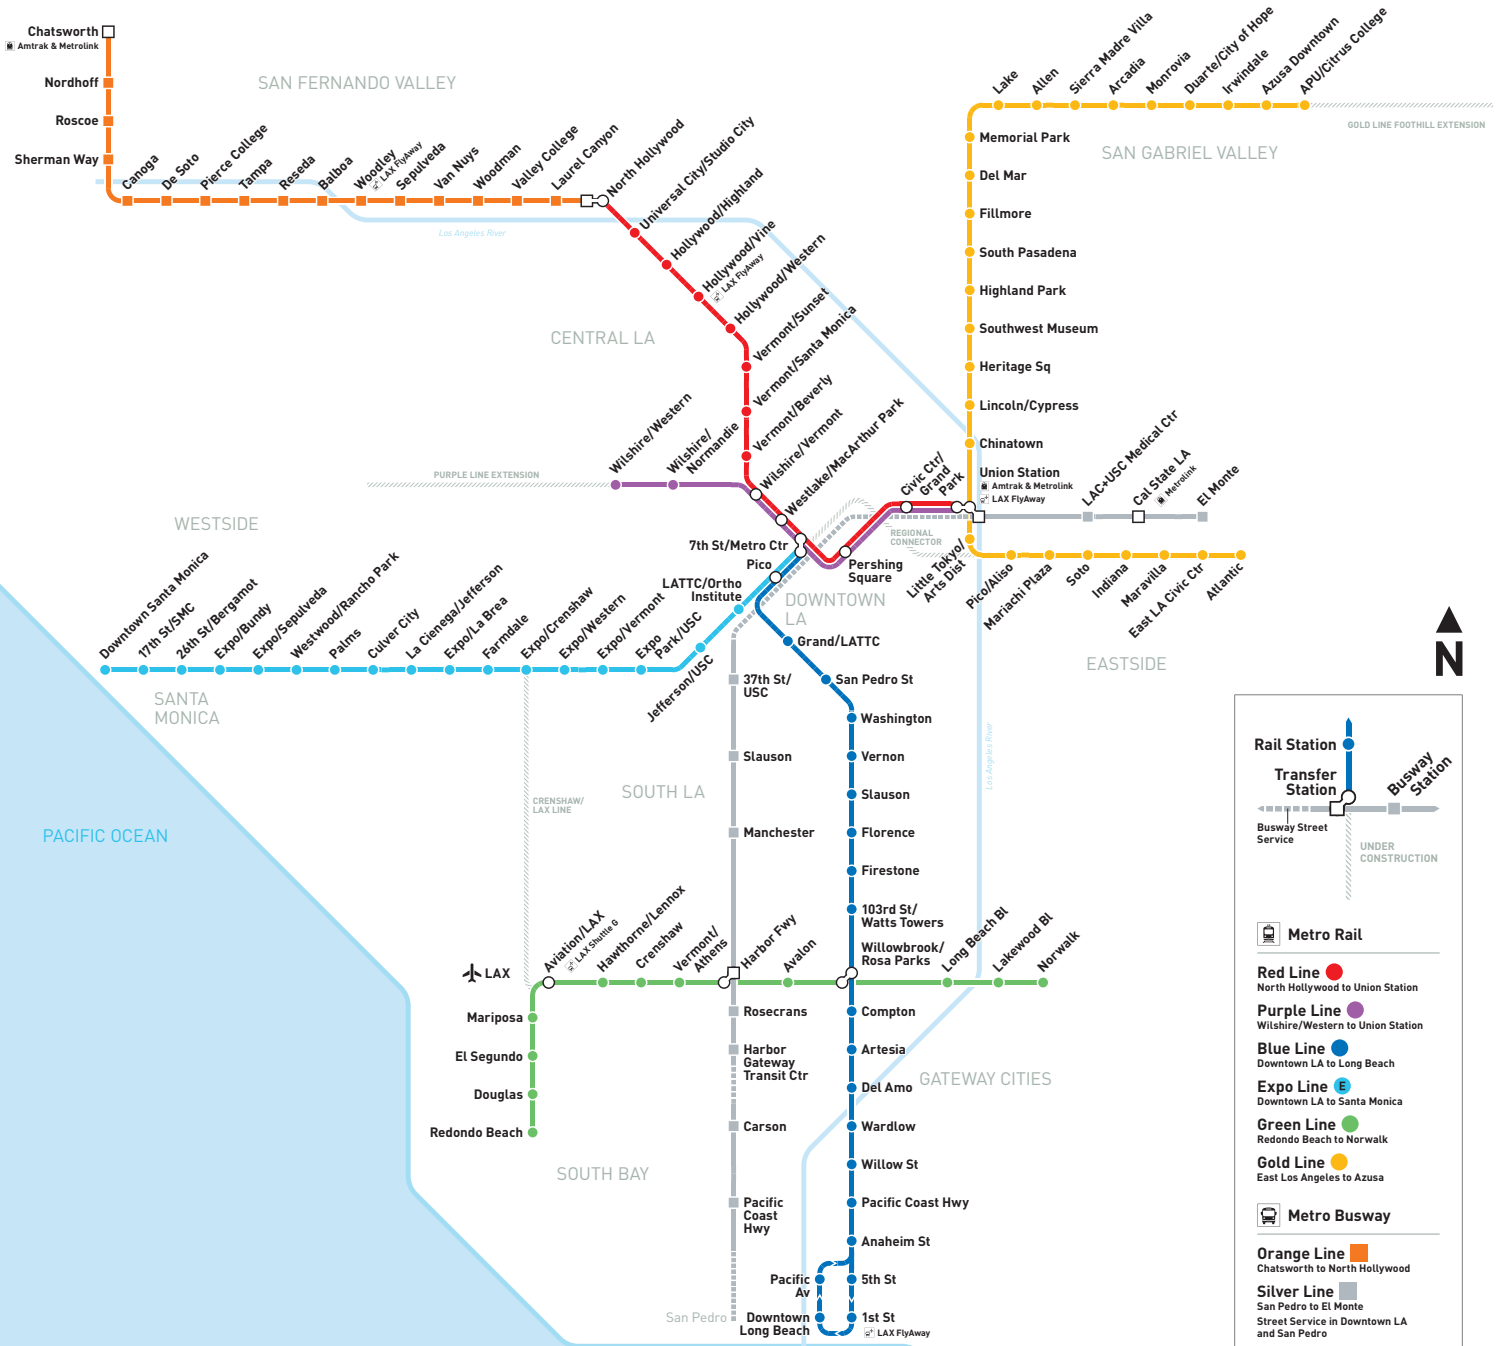

Metro Rail & Busway

Rail Station
Transfer Station
Busway Station
 Busway Street Service
 UNDER CONSTRUCTION

Metro Rail

- Red Line** ● North Hollywood to Union Station
- Purple Line** ● Wilshire/Western to Union Station
- Blue Line** ● Downtown LA to Long Beach
- Expo Line** ● Downtown LA to Santa Monica
- Green Line** ● Redondo Beach to Norwalk
- Gold Line** ● East Los Angeles to Azusa

Metro Busway

- Orange Line** ■ Chatsworth to North Hollywood
- Silver Line** ■ San Pedro to El Monte
Street Service in Downtown LA and San Pedro

Regional Rail

- Amtrak**
amtrak.com
- MetroLink**
metrolinktrains.com
- Airport Shuttle**

LAX FlyAway
lawa.org/flyaway

LAX Shuttle (free)
lawa.org

JUN 2018 Subject to Change