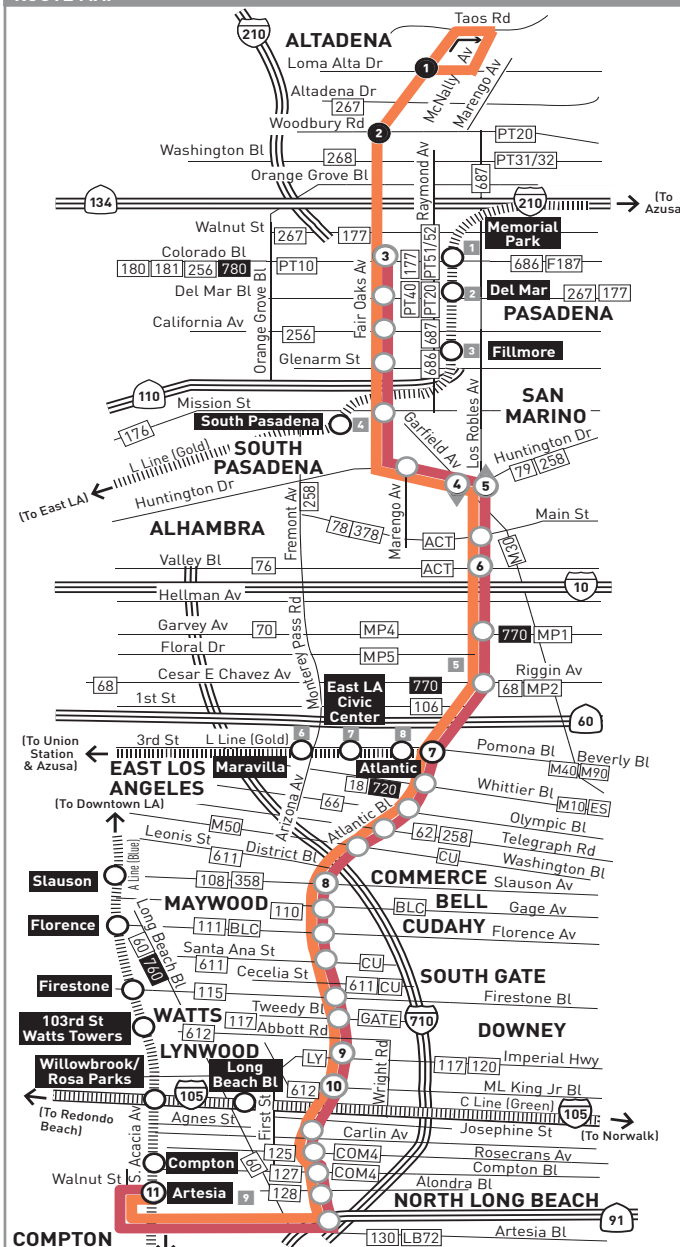

Nextrip

Envíe un mensaje de texto con "Metro" y el número de su parada al 41411. Nextrip le enviará un mensaje de texto con la próxima llegada de cada autobús en esa parada. También puede visitar metro.net o llamar al 511 y decir "Nextrip."

- **B** Trip departs from Huntington & Fremont approximately 10 minutes before time shown.
- **C** Terminates at Huntington & Fremont approximately 10 minutes after time shown.
- **E** Trip originates at Fair Oaks & Altadena approximately 2-4 minutes before time shown.
- **F** Refer to the northbound section of this timetable for Loma Alta southbound departure times. Trips shaded in the northbound direction continue southbound on Fair Oaks to Woodbury and beyond.
- **G** Trip on Saturday departs approximately 3 minutes after time shown.

- **B** Los viajes se originan de Huntington y Fremont aproximadamente 10 minutos antes de la hora mostrada.
- **C** Termina en Huntington y Fremont aproximadamente 10 minutos después de la hora mostrada.
- **E** Los viajes se originan en Fair Oaks y Altadena aproximadamente 2-4 minutos antes de la hora mostrada.
- **F** Consulte la sección rumbo al norte de este horario de Loma Alta para las salidas rumbo al sur. Viajes sombreados rumbo al norte continúan rumbo al sur en Fair Oaks a Woodbury y más allá.
- **G** El viaje del sábado sale aproximadamente 3 minutos después de la hora mostrada.

ROUTE MAP

MAP NOTES

- **1 Memorial Park Station**
  Metro Rail L Line (Gold), Metro 177, 256, 260, 501, 686, 687, Rapid 762; CE549; PT20, PT40, PT51/52; FT187
- **2 Del Mar Station**
  Metro Rail L Line (Gold), Metro 177, 256, 260, 501, 686, 687, Rapid 762; PT20, PT51/52
- **3 Fillmore Station**
  Metro Rail L Line (Gold), Metro 686, 687, Rapid 762; PT20, PT51/52
- **4 South Pasadena Station**
  Metro Rail L Line (Gold), Metro 176
- **5 East LA College/East LA College Transit Center**
  Metro 68, 106; M10, MP2, MP5
  Street: Metro 68, 106, 260, Rapid 762, 770; MP1; ES City Terrace/ELAC
- **6 Maravilla Station**
  Metro 256, Gold Line; M40; ES Union Pacific/Salazar Park, ES Whittier Blvd/Saybrook Park
- **7 East LA Civic Center Station**
  Metro Rail L Line (Gold), Metro 258; M40; ES City Terrace/ELAC, ES Union Pacific/Salazar Park, ES Whittier Blvd/Saybrook Park
- **8 Atlantic Station**
  Metro Rail L Line (Gold), Metro 260, Rapid 762; M10, M40, M90; ES City Terrace/ELAC, ES Whittier Blvd/Saybrook Park
- **9 Artesia Station**
  Metro Rail A Line (Blue), Metro 60, 130, 202, 205, 260, Rapid 762; COM5; LB51, LB61; Torrance Transit 6

LEGEND

- Line 260 Route Only
- Line 762 Route Only
- # Local Stop Timepoint
- # Local Stop Timepoint - Single Direction Only
- # Rapid and Local Stop Timepoint
- # Rapid and Local Stop Timepoint - Single Direction Only
- # Rapid and Local Stop
- ⋮ Metro Rail
- # Metro Rail Station & Timepoint
- # Metro Rail Station
- # Map Notes
- ### Connecting Line
- ACT Rapid Connecting Line
- BLC Alhambra Community Transit
- CE Bell La Campana
- CE LADOT Commuter Express
- COM Compton Renaissance Transit System
- CU Cudahy Area Rapid Transit
- ES El Sol Shuttle
- FT Foothill Transit
- GATE Get Around Town Express
- LB Long Beach Transit
- LY Lynwood Breeze
- MP Montebello Bus Lines
- M Metro Valley Park Spirit
- PT Pasadena Transit