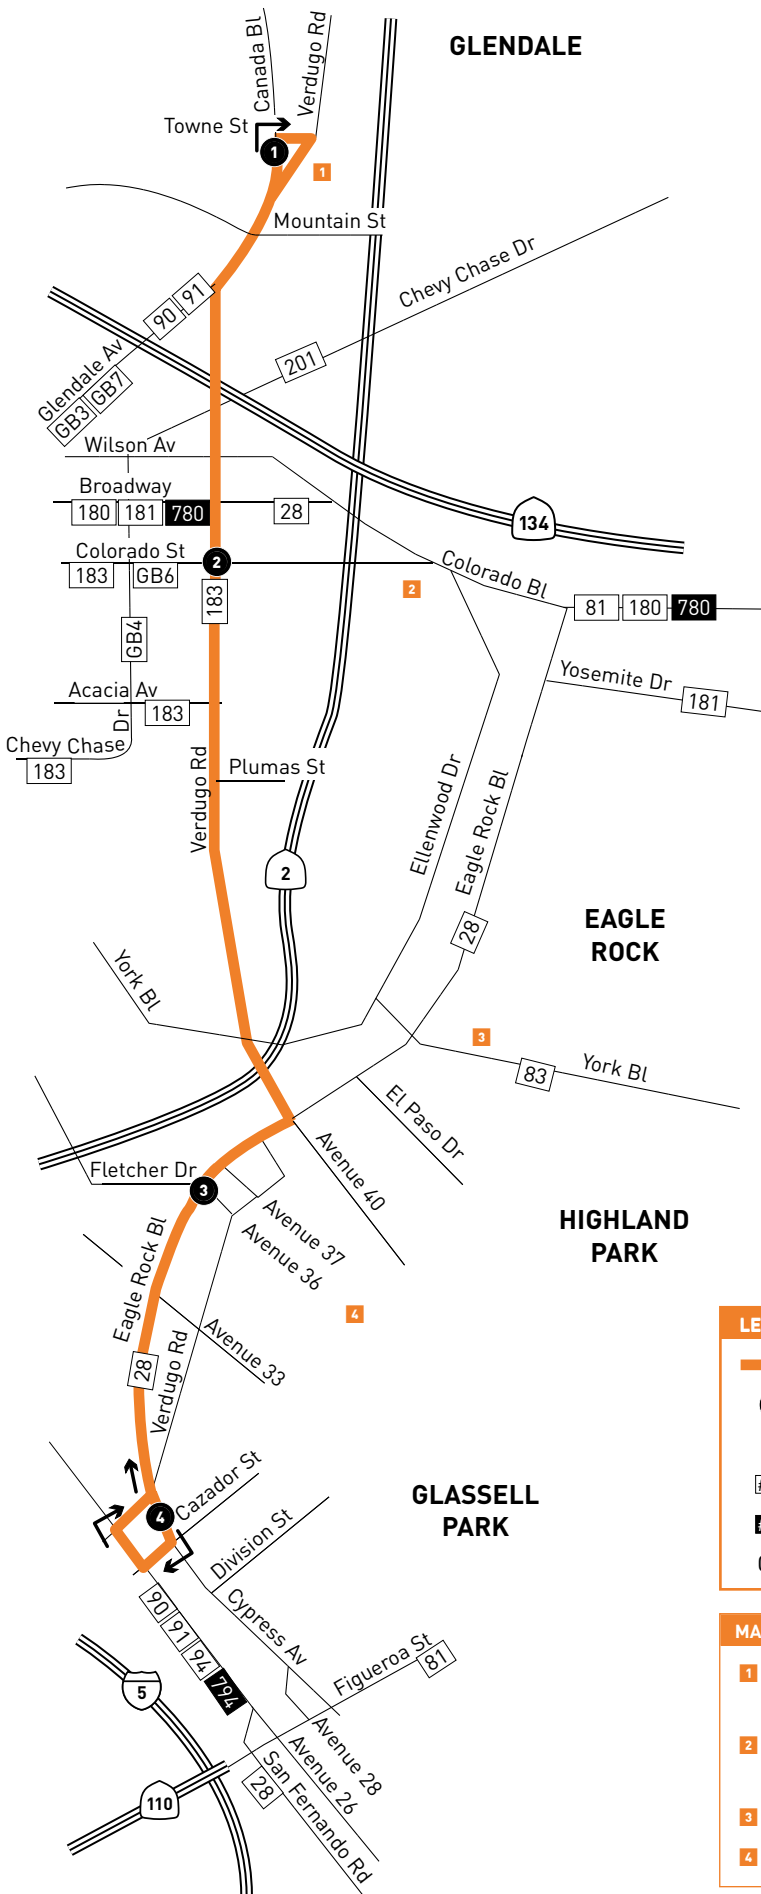

ROUTE MAP

LEGEND

- Line 685 Route
- Local Stop Timepoint
- Map Notes
- Connecting Line
- Rapid Connecting Line
- Glendale Beeline

MAP NOTES

- 1 Glendale College**
Metro 90, 91; GB31/32, GB7
- 2 Eagle Rock Plaza**
Metro 28, 81, 180, 181, 780
- 3 Occidental College**
- 4 Glassell Park Recreation Area**

Monday through Friday

Effective Jun 24 2018

685

Northbound (Approximate Times)

GLASSELL PARK	EAGLE ROCK	GLENDALE	
4	3	2	1
Cypress & Verdugo	Eagle Rock & Avenue 36	Verdugo & Colorado	Canada & Towne
5:43A	5:48A	5:55A	6:03A
6:15	6:20	6:27	6:35
6:48	6:53	7:00	7:08
7:20	7:26	7:33	7:41
7:53	7:59	8:07	8:15
8:26	8:32	8:40	8:48
8:59	9:05	9:13	9:21
9:32	9:38	9:46	9:54
10:05	10:11	10:19	10:27
10:38	10:44	10:52	11:00
11:11	11:17	11:25	11:33
11:44	11:50	11:59	12:07P
12:17P	12:23P	12:32P	12:40
12:50	12:56	1:05	1:13
1:23	1:29	1:38	1:46
1:56	2:02	2:11	2:19
2:29	2:35	2:44	2:52
3:02	3:08	3:17	3:25
3:35	3:41	3:50	3:58
4:08	4:14	4:23	4:31
4:41	4:47	4:56	5:04
5:14	5:20	5:29	5:37
5:47	5:53	6:02	6:10
6:20	6:26	6:34	6:42
6:54	6:59	7:06	7:14
7:27	7:32	7:38	7:46
8:00	8:05	8:11	8:19
8:33	8:38	8:44	8:52

Southbound (Approximate Times)

GLENDALE	EAGLE ROCK	GLASSELL PARK	
1	2	3	4
Canada & Towne	Verdugo & Colorado	Eagle Rock & Avenue 36	Cypress & Verdugo
6:13A	6:20A	6:27A	6:33A
6:47	6:54	7:01	7:07
7:19	7:27	7:35	7:41
7:53	8:01	8:09	8:15
8:26	8:34	8:42	8:48
9:00	9:08	9:15	9:21
9:33	9:41	9:48	9:54
10:06	10:14	10:21	10:27
10:39	10:47	10:54	11:00
11:12	11:20	11:27	11:33
11:45	11:53	11:59	12:06P
12:18P	12:26P	12:33P	12:39
12:51	12:59	1:06	1:12
1:23	1:31	1:39	1:45
1:56	2:04	2:12	2:18
2:29	2:37	2:45	2:51
3:02	3:10	3:18	3:24
3:35	3:43	3:51	3:57
4:08	4:16	4:24	4:30
4:41	4:49	4:57	5:03
5:14	5:22	5:30	5:36
5:47	5:55	6:03	6:09
6:20	6:28	6:36	6:42
6:54	7:02	7:09	7:15
7:27	7:35	7:42	7:48
8:01	8:09	8:16	8:22
9:02	9:09	9:16	9:22