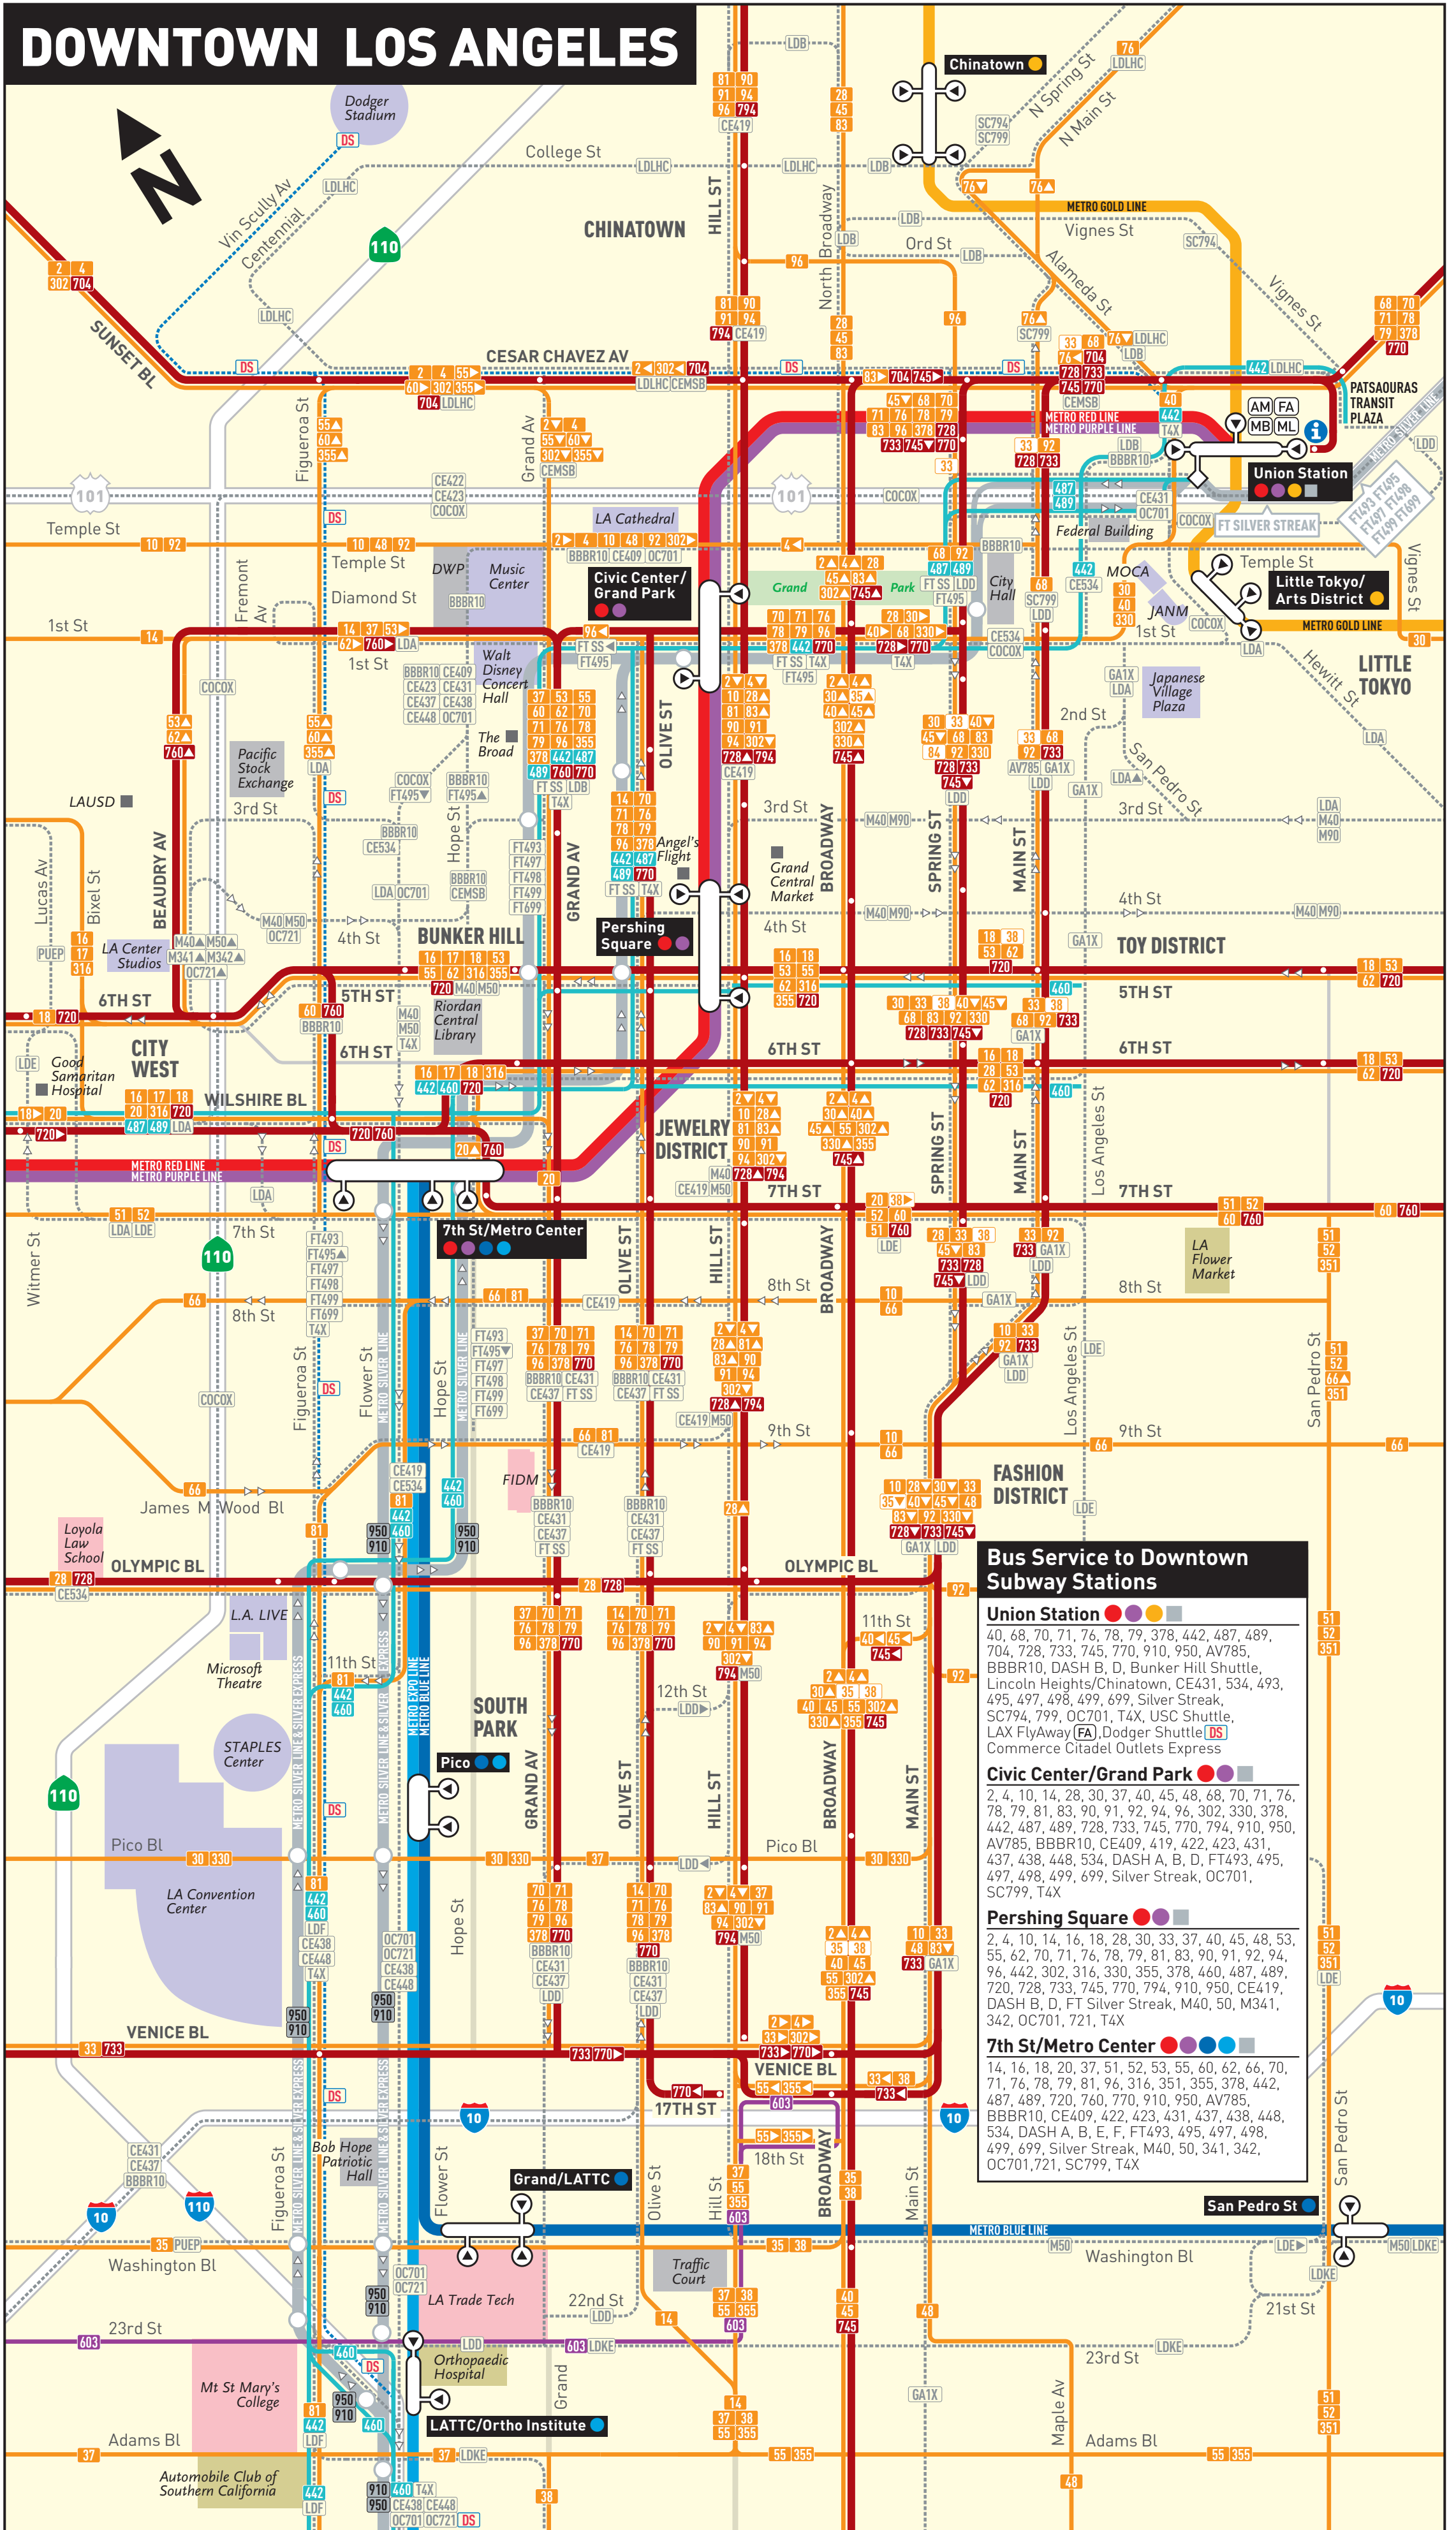

DOWNTOWN LOS ANGELES

Bus Service to Downtown Subway Stations

Union Station ●●●●●

40, 68, 70, 71, 76, 78, 79, 378, 442, 487, 489, 704, 728, 733, 745, 770, 910, 950, AV785, BBBR10, DASH B, D, Bunker Hill Shuttle, Lincoln Heights/Chinatown, CE431, 534, 493, 495, 497, 498, 499, 699, Silver Streak, SC794, 799, OC701, T4X, USC Shuttle, LAX FlyAway (FA), Dodger Shuttle (DS), Commerce Citadel Outlets Express

Civic Center/Grand Park ●●●●

2, 4, 10, 14, 28, 30, 37, 40, 45, 48, 68, 70, 71, 76, 78, 79, 81, 83, 90, 91, 92, 94, 96, 302, 330, 378, 442, 487, 489, 728, 733, 745, 770, 910, 950, AV785, BBBR10, CE409, 419, 422, 423, 431, 437, 438, 448, 534, DASH A, B, D, FT493, 495, 497, 498, 499, 699, Silver Streak, OC701, SC799, T4X

Pershing Square ●●●

2, 4, 10, 14, 16, 18, 28, 30, 33, 37, 40, 45, 48, 53, 55, 62, 70, 71, 76, 78, 79, 81, 83, 90, 91, 92, 94, 96, 442, 302, 316, 330, 355, 378, 460, 487, 489, 720, 728, 733, 745, 770, 794, 910, 950, CE419, DASH B, D, FT Silver Streak, M40, 50, M341, 342, OC701, 721, T4X

7th St/Metro Center ●●●●●

14, 16, 18, 20, 37, 51, 52, 53, 55, 60, 62, 66, 70, 71, 76, 78, 79, 81, 96, 316, 351, 355, 378, 442, 487, 489, 720, 760, 770, 910, 950, AV785, BBBR10, CE409, 422, 423, 431, 437, 438, 448, 499, 699, Silver Streak, M40, 50, 341, 342, OC701, 721, SC799, T4X