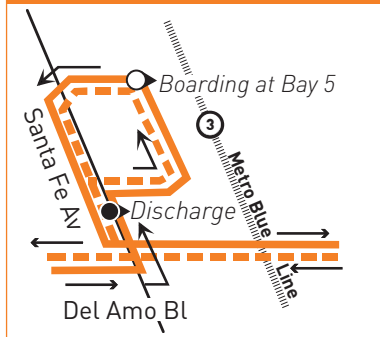

MAP NOTES

- 1 Willowbrook/Rosa Parks Station**
Metro 55, 120, 202, 205, 355, 612, Metro Blue Line, Metro Green Line; GA5; LY Breeze; LN Willowbrook A, B, LN King Medical Center Shuttle
- 2 Martin Luther King Jr. Community Hospital**
Metro 55, 120, 355; GA5; LD; LN
- 3 Compton Blue Line Station/ M.L. King Jr Transit Center**
Metro 51, 55 Owl, 60 Owl, 125, 127, 128, 202, 351, Metro Blue Line; COM1, COM2, COM3, COM4, COM5; GA3
- 4 Artesia Station**
Metro 60, 130, 202, 205, 260, 762, Metro Blue Line: LB51, LB52, LB61; COM5; T6
- 5 Gateway Towne Center**
- 6 El Camino College - Compton Center**
- 7 DPSS Offices**
- 8 Del Amo Station**
Metro 202; CA-D, CA-G; LB1, LB191, LB192; LA Galaxy Shuttle

LEGEND

- Line 202 Route
- Timepoint
- Metro Rail
- Metro Rail Station
- Metro Rail Station & Timepoint
- CA Carson Circuit
- COM Compton Renaissance Transit
- GA GTrans (Gardena)
- LD LADOT DASH
- LB Long Beach Transit
- LN County of LA - The Link
- LY Lynwood Breeze
- R Rapid
- T Torrance Transit

INSET 1 LEGEND

- Southbound
- Northbound
- Metro Rail Station & Timepoint
- Route of Line 202 Discharge
- Route of Line 202 Boarding

INSET 1 DEL AMO STATION

Wilmington Route Extension and Stops

- LEGEND**
- Line 202 Extension
 - Line 202 Stops