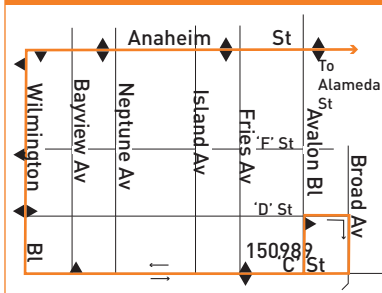

LEGEND

- Line 202 Route
- Timepoint
- Metro Rail
- Metro Rail Station
- Metro Rail Station & Timepoint
- CA Carson Circuit
- COM Compton Renaissance Transit
- GA GTrans (Gardena)
- LD LADOT DASH
- LB Long Beach Transit
- LN County of LA - The Link
- LY Lynwood Breeze
- R Rapid
- T Torrance Transit

INSET 1 LEGEND

- Southbound
- Northbound
- Metro Rail Station & Timepoint
- Route of Line 202 Discharge
- Route of Line 202 Boarding

INSET 1 DEL AMO STATION

Wilmington Route Extension and Stops

- LEGEND**
- Line 202 Extension
 - Line 202 Stops

Monday through Friday

202

Effective Jun 25 2017

Northbound to Willowbrook (Approximate Times)

Southbound to Wilmington (Approximate Times)

Northbound to Willowbrook (Approximate Times)					Southbound to Wilmington (Approximate Times)				
WILMINGTON		RANCHO DOMINGUEZ	COMPTON	WILLOWBROOK	WILLOWBROOK	COMPTON	RANCHO DOMINGUEZ	WILMINGTON	
1	2	3	4	5	5	4	3	2	1
Avalon & D	Anaheim & Avalon	Del Amo Station	Artesia Station	Willowbrook/Rosa Parks Station	Willowbrook/Rosa Parks Station	Artesia Station	Del Amo Station	Anaheim & Avalon	Avalon & D
5:41A	5:50A	6:10A	6:25A	6:49A	5:19A	5:40A	5:54A	6:12A	6:19A
6:34	6:44	7:05	7:21	7:48	6:14	6:37	6:51	7:11	7:18
7:34	7:43	8:04	8:21	8:47	7:05	7:31	7:45	8:05	8:12
8:30	8:39	9:00	9:15	9:41	8:02	8:27	8:40	—	—
SERVICE DOES NOT OPERATE MID-DAY					SERVICE DOES NOT OPERATE MID-DAY				
—	—	4:11P	4:30P	5:01P	3:08P	3:36P	3:50P	4:10P	4:19P
4:34P	4:43P	5:08	5:30	5:59	4:11	4:40	4:54	5:17	5:26
5:43	5:52	6:14	6:30	6:56	5:15	5:45	5:59	6:19	6:28
					6:13	6:40	6:54	7:11	7:20