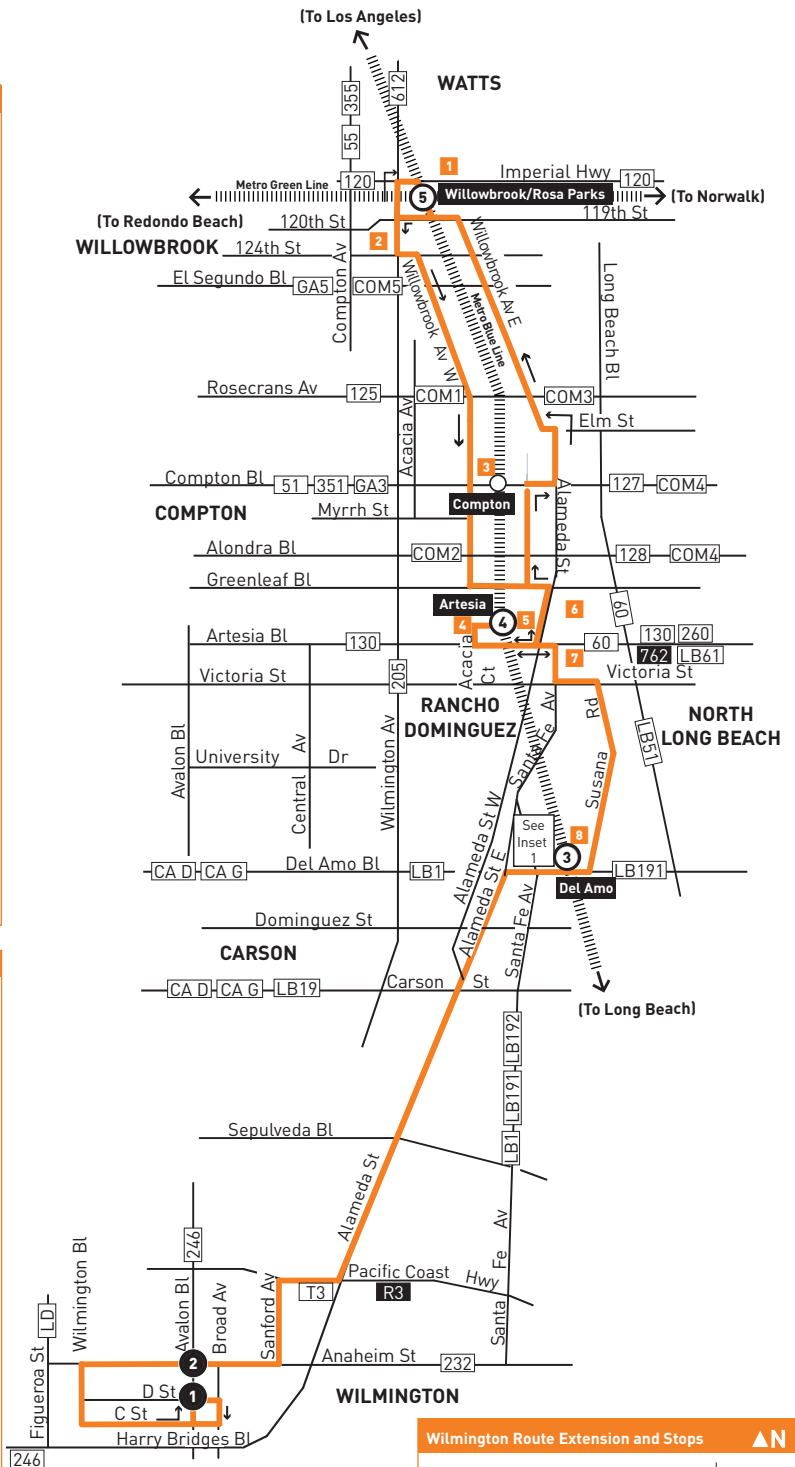

MAP NOTES

- 1 Willowbrook/Rosa Parks Station**
Metro 55, 120, 202, 205, 355, 612, Metro Blue Line, Metro Green Line; GA5; LY Breeze; LN Willowbrook A, B, LN King Medical Center Shuttle
- 2 Martin Luther King Jr. Community Hospital**
Metro 55, 120, 355; GA5; LD; LN
- 3 Compton Blue Line Station/ M.L. King Jr Transit Center**
Metro 51, 55 Owl, 60 Owl, 125, 127, 128, 202, 351, Metro Blue Line; COM1, COM2, COM3, COM4, COM5; GA3
- 4 Artesia Station**
Metro 60, 130, 202, 205, 260, 762, Metro Blue Line: LB51, LB52, LB61; COM5; T6
- 5 Gateway Towne Center**
- 6 El Camino College - Compton Center**
- 7 DPSS Offices**
- 8 Del Amo Station**
Metro 202; CA-D, CA-G; LB1, LB191, LB192; LA Galaxy Shuttle

LEGEND

- Line 202 Route
- Timepoint
- Metro Rail
- Metro Rail Station
- Metro Rail Station & Timepoint
- CA Carson Circuit
- COM Compton Renaissance Transit
- GA GTrans (Gardena)
- LD LADOT DASH
- LB Long Beach Transit
- LN County of LA - The Link
- LY Lynwood Breeze
- R Rapid
- T Torrance Transit

INSET 1 LEGEND

- Southbound
- Northbound
- Metro Rail Station & Timepoint
- Route of Line 202 Discharge
- Route of Line 202 Boarding

INSET 1 DEL AMO STATION

Wilmington Route Extension and Stops

- LEGEND**
- Line 202 Extension
 - Line 202 Stops