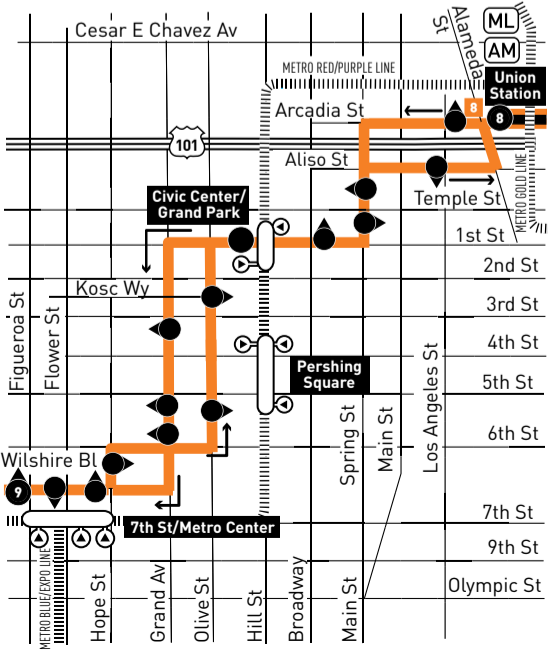

INSET 1 - DOWNTOWN LOS ANGELES