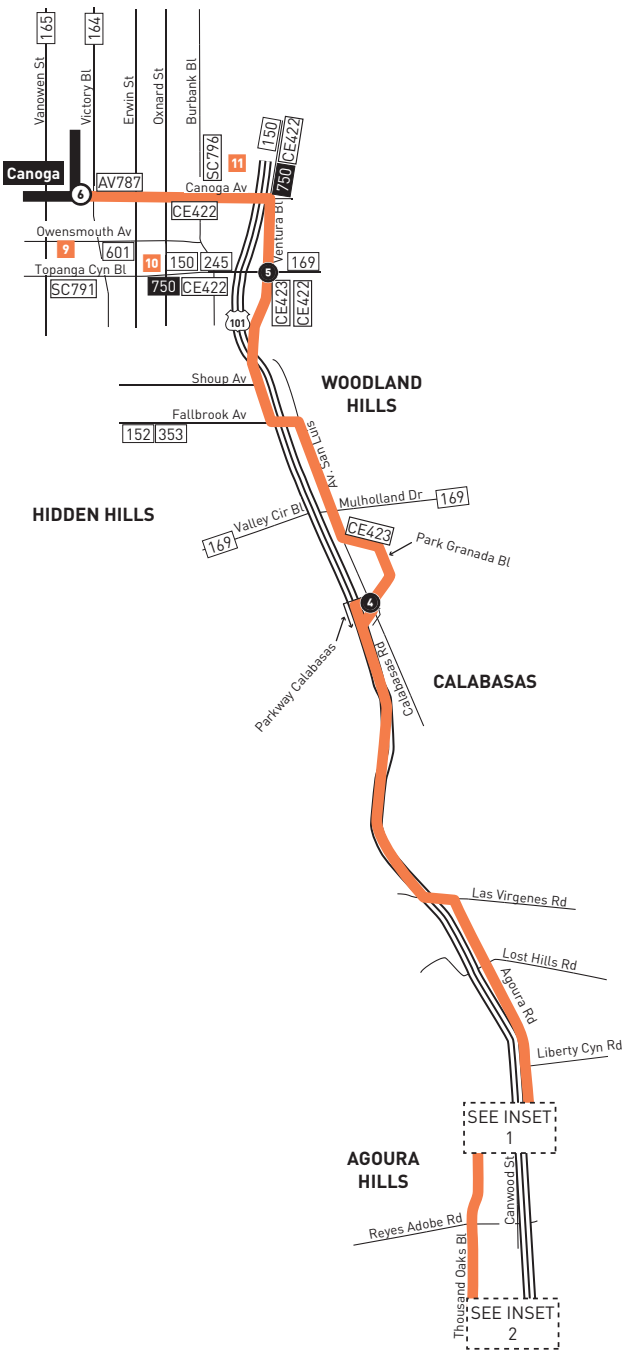

ROUTE MAP

CANOGA PARK WARNER CENTER

INSET MAP 1

LEGEND

- Route of Line 161
- Route of Line 161 Monday thru Friday
- Route of G Line (Orange)
- Local Stop Timepoint
- Metro G Line (Orange) Station
- Antelope Valley Transit Authority
- LADOT Commuter Express
- Santa Clarita Transit
- Thousand Oaks Transit
- Ventura Intercity Service Transit Authority

INSET MAP LEGEND

- Park/Ride Lots

INSET MAP 2

MAP NOTES

- 1 Thousand Oaks Transit Center**
Metro 161; TO-1, 2, 3, 4: VCTC Conejo Connection; CE422, CE423
- 2 Thousand Oaks Civic Arts Plaza and City Hall**
- 3 Gardens of the World**
- 4 United States Postal Service**
- 5 The Promenade at Westlake**
- 6 Hyatt Westlake Plaza**
- 7 Twin Oaks Shopping Center**
- 8 Whizins Center**
- 9 Westfield Topanga**
- 10 Westfield Promenade**
- 11 Kaiser Permanente**

Monday through Friday

161

Effective Jun 21 2020

Eastbound *Al Este* (Approximate Times / Tiempos Aproximados)

THOUSAND OAKS	WESTLAKE VILLAGE	AGOURA HILLS	CALABASAS	WOODLAND HILLS	CANOGA PARK
1	2	3	4	5	6
Thousand Oaks Transit Center	Westlake & Townsgate	Dorothy & Chesebro	Parkway Calabasas & Calabasas Road	Ventura & Topanga Canyon	Canoga Station
—	7:01A	7:25A	7:40A	7:51A	7:57A
—	7:55	8:19	8:34	8:45	8:51
8:41A	8:53	9:17	9:32	9:44	9:50
9:40	9:53	10:17	10:32	10:44	10:50
10:38	10:51	11:16	11:31	11:44	11:50
11:37	11:50	12:15P	12:30P	12:44P	12:50P
12:37P	12:50P	1:15	1:30	1:44	1:50
1:37	1:50	2:15	2:30	2:44	2:50
2:39	2:52	3:17	3:31	3:44	3:50
3:39	3:52	4:17	4:31	4:44	4:50
4:39	4:52	5:17	5:31	5:44	5:50
5:40	5:53	6:18	6:32	6:44	6:50
6:48	6:59	7:23	7:37	7:48	7:54