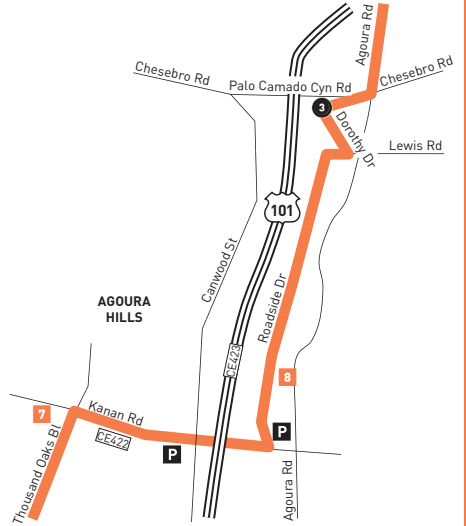

ROUTE MAP

CANOGA PARK WARNER CENTER

INSET MAP 1

LEGEND

- Route of Line 161
- Route of Line 161 Monday thru Friday
- Route of G Line (Orange)
- Local Stop Timepoint
- Metro G Line (Orange) Station
- Antelope Valley Transit Authority
- LADOT Commuter Express
- Santa Clarita Transit
- Thousand Oaks Transit
- Ventura Intercity Service Transit Authority

INSET MAP LEGEND

- Park/Ride Lots

INSET MAP 2

MAP NOTES

- 1 Thousand Oaks Transit Center**
Metro 161; TO-1, 2, 3, 4: VCTC Conejo Connection; CE422, CE423
- 2 Thousand Oaks Civic Arts Plaza and City Hall**
- 3 Gardens of the World**
- 4 United States Postal Service**
- 5 The Promenade at Westlake**
- 6 Hyatt Westlake Plaza**
- 7 Twin Oaks Shopping Center**
- 8 Whizins Center**
- 9 Westfield Topanga**
- 10 Westfield Promenade**
- 11 Kaiser Permanente**

Monday through Friday

161

Effective Jun 21 2020

Eastbound *Al Este* (Approximate Times / Tiempos Aproximados)

THOUSAND OAKS	WESTLAKE VILLAGE	AGOURA HILLS	CALABASAS	WOODLAND HILLS	CANOGA PARK
1	2	3	4	5	6
Thousand Oaks Transit Center	Westlake & Townsgate	Dorothy & Chesebro	Parkway Calabasas & Calabasas Road	Ventura & Topanga Canyon	Canoga Station
—	7:01A	7:25A	7:40A	7:51A	7:57A
—	7:55	8:19	8:34	8:45	8:51
8:41A	8:53	9:17	9:32	9:44	9:50
9:40	9:53	10:17	10:32	10:44	10:50
10:38	10:51	11:16	11:31	11:44	11:50
11:37	11:50	12:15P	12:30P	12:44P	12:50P
12:37P	12:50P	1:15	1:30	1:44	1:50
1:37	1:50	2:15	2:30	2:44	2:50
2:39	2:52	3:17	3:31	3:44	3:50
3:39	3:52	4:17	4:31	4:44	4:50
4:39	4:52	5:17	5:31	5:44	5:50
5:40	5:53	6:18	6:32	6:44	6:50
6:48	6:59	7:23	7:37	7:48	7:54