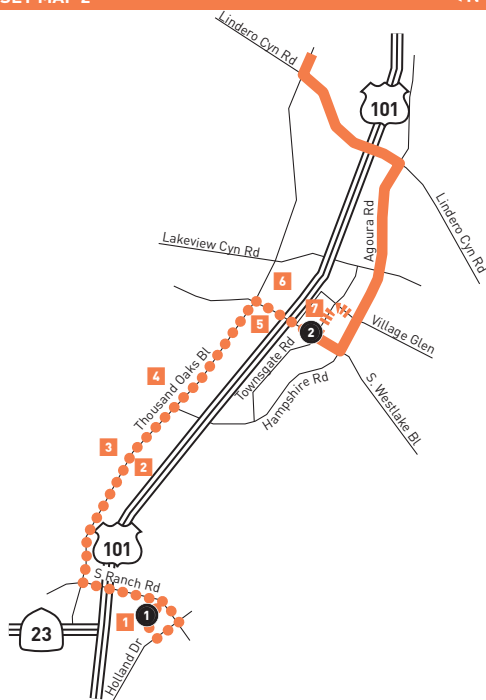

ROUTE MAP

CANOGA PARK WARNER CENTER

INSET MAP 1

LEGEND

- Route of Line 161
- Route of Line 161 Monday thru Friday
- Route of G Line (Orange)
- Local Stop Timepoint
- Metro G Line (Orange) Station
- Antelope Valley Transit Authority
- LADOT Commuter Express
- Santa Clarita Transit
- Thousand Oaks Transit
- Ventura Intercity Service Transit Authority

INSET MAP LEGEND

- Park/Ride Lots

INSET MAP 2

MAP NOTES

- 1 Thousand Oaks Transit Center**
Metro 161; TO-1, 2, 3, 4: VCTC Conejo Connection; CE422, CE423
- 2 Thousand Oaks Civic Arts Plaza and City Hall**
- 3 Gardens of the World**
- 4 United States Postal Service**
- 5 The Promenade at Westlake**
- 6 Hyatt Westlake Plaza**
- 7 Twin Oaks Shopping Center**
- 8 Whizins Center**
- 9 Westfield Topanga**
- 10 Westfield Promenade**
- 11 Kaiser Permanente**

Monday through Friday

161

Effective Jun 21 2020

Eastbound *Al Este* (Approximate Times / Tiempos Aproximados)

THOUSAND OAKS	WESTLAKE VILLAGE	AGOURA HILLS	CALABASAS	WOODLAND HILLS	CANOGA PARK
1	2	3	4	5	6
Thousand Oaks Transit Center	Westlake & Townsgate	Dorothy & Chesebro	Parkway Calabasas & Calabasas Road	Ventura & Topanga Canyon	Canoga Station
—	7:01A	7:25A	7:40A	7:51A	7:57A
—	7:55	8:19	8:34	8:45	8:51
8:41A	8:53	9:17	9:32	9:44	9:50
9:40	9:53	10:17	10:32	10:44	10:50
10:38	10:51	11:16	11:31	11:44	11:50
11:37	11:50	12:15P	12:30P	12:44P	12:50P
12:37P	12:50P	1:15	1:30	1:44	1:50
1:37	1:50	2:15	2:30	2:44	2:50
2:39	2:52	3:17	3:31	3:44	3:50
3:39	3:52	4:17	4:31	4:44	4:50
4:39	4:52	5:17	5:31	5:44	5:50
5:40	5:53	6:18	6:32	6:44	6:50
6:48	6:59	7:23	7:37	7:48	7:54