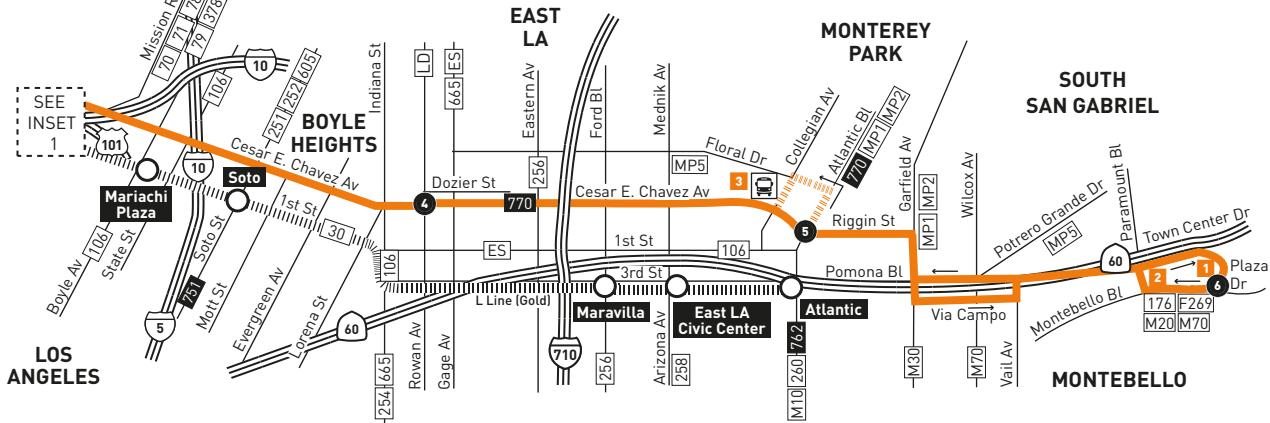

ROUTE MAP

LEGEND

- Line 68 Route
- Short line Trips Only to ELAC
- Local Stop Timepoint
- Local Stop Timepoint - Single Direction Only
- Metro Rail
- Metro Rail Station
- Metro Rail Station & Timepoint
- Transit Center
- Metrolink
- Amtrak
- ES El Sol Shuttle
- LD LADOT DASH
- M Montebello Bus Lines
- MP Monterey Park Spirit

MAP NOTES

- 1 The Shops at Montebello**
- 2 Kaiser Permanente Medical Offices**
- 3 East LA College**
Metro 68, 106; M10; MP5
Street Level: Metro 68, 260, 762, 770; MP1, MP2; ES City Terrace/ELAC

INSET 1 - DOWNTOWN LOS ANGELES

- Line 68 Route
- Local Stop
- Local Stop - Single Direction Only
- Metro Rail Station
- Metro Rail Station Entrance

Monday through Friday

Effective Jun 21 2020

68

Eastbound *Al Este* (Approximate Times/*Tiempos Aproximados*)

Special Notes

- A** Trip originates at Main – 7th at time shown.
 - B** Trip ends at East LA Transit Center 1-3 minutes after time shown.
 - C** Trip originates at East LA Transit Center 1-2 minutes before time shown.
-