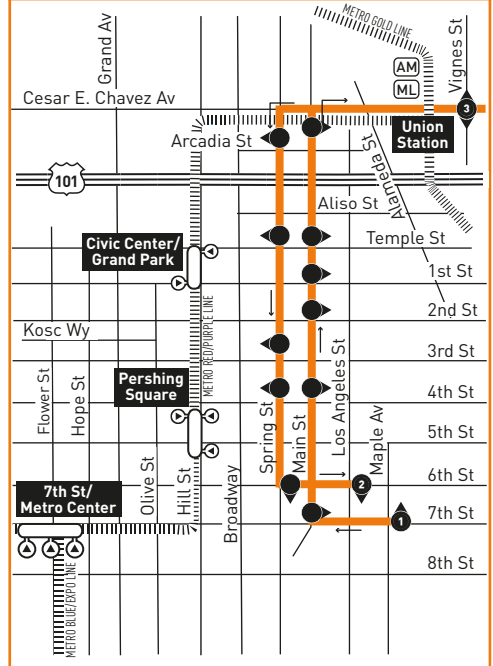

LEGEND

- Line 68 Route
- Short line Trips Only to ELAC
- Local Stop Timepoint
- Local Stop Timepoint - Single Direction Only
- Metro Rail
- Metro Rail Station
- Metro Rail / Busway Station & Timepoint
- Transit Center
- Metrolink
- Amtrak
- LD LADOT DASH
- M Montebello Bus Lines
- MP Monterey Park Spirit

MAP NOTES

- 1 The Shops at Montebello**
- 2 Kaiser Permanente Medical Offices**
- 3 East LA College**  
Metro 68, 106; M10; MP1, MP5  
**Street Level:** Metro 68, 260, 770, 762; MP2; El Sol Shuttle

INSET 1 - DOWNTOWN LOS ANGELES

- Line 68 Route
- Local Stop
- Local Stop - Single Direction Only
- Metro Rail Station
- Metro Rail Station Entrance

INSET MAP 1 - DOWNTOWN LOS ANGELES

### Nextrip

Text "metro" and your intersection or stop number to 41411 (example: metro vignes&cesarechavez or metro 1563). You can also visit metro.net or call 511 and say "Nextrip"