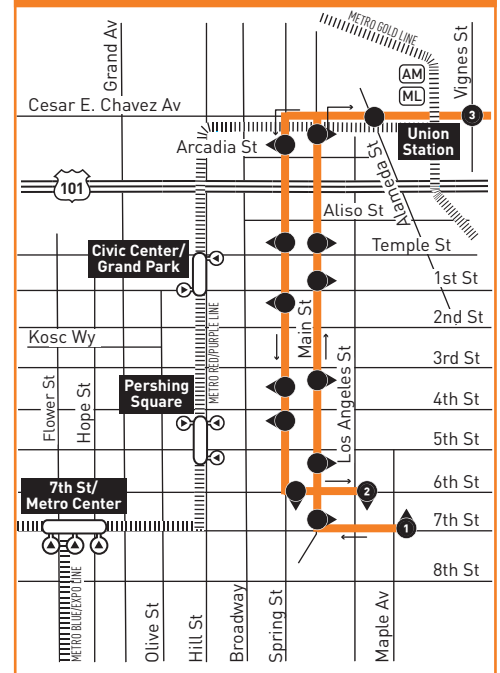

LEGEND

- Line 68 Route
- Short line Trips Only to ELAC
- Local Stop Timepoint
- Local Stop Timepoint - Single Direction Only
- Metro Rail
- Metro Rail Station
- Metro Rail Station & Timepoint
- Transit Center
- Metrolink
- Amtrak
- ES El Sol Shuttle
- LD LADOT DASH
- M Montebello Bus Lines
- MP Monterey Park Spirit

MAP NOTES

- 1 The Shops at Montebello**
- 2 Kaiser Permanente Medical Offices**
- 3 East LA College**
Metro 68, 106; M10; MP5
Street Level: Metro 68, 260, 762, 770; MP1, MP2; ES City Terrace/ELAC

INSET 1 - DOWNTOWN LOS ANGELES

- Line 68 Route
- Local Stop
- Local Stop - Single Direction Only
- Metro Rail Station
- Metro Rail Station Entrance

INSET MAP 1 - DOWNTOWN LOS ANGELES

Eastbound Al Este (Approximate Times/Tiempos Aproximados)

Special Notes

- A** Trip originates at Main – 7th at time shown.
- B** Trip ends at East LA Transit Center 1-3 minutes after time shown.
- C** Trip originates at East LA Transit Center 1-2 minutes before time shown.