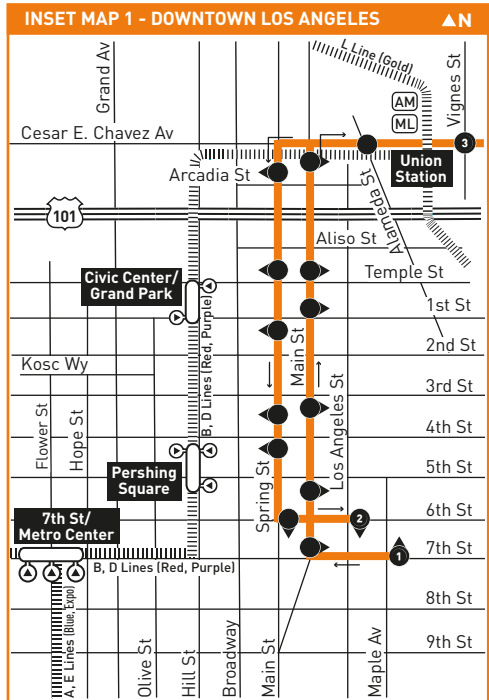

ROUTE MAP

LEGEND

- Line 68 Route
- Short line Trips Only to ELAC
- Local Stop Timepoint
- Local Stop Timepoint - Single Direction Only
- Metro Rail
- Metro Rail Station
- Metro Rail Station & Timepoint
- Transit Center
- Metrolink
- Amtrak
- ES El Sol Shuttle
- LD LADOT DASH
- M Montebello Bus Lines
- MP Monterey Park Spirit

MAP NOTES

- 1 The Shops at Montebello**
- 2 Kaiser Permanente Medical Offices**
- 3 East LA College**
Metro 68, 106; M10; MP5
Street Level: Metro 68, 260, 762, 770; MP1, MP2; ES City Terrace/ELAC

INSET 1 - DOWNTOWN LOS ANGELES

- Line 68 Route
- Local Stop
- Local Stop - Single Direction Only
- Metro Rail Station
- Metro Rail Station Entrance

Monday through Friday

Effective Jun 21 2020

68

Eastbound *Al Este* (Approximate Times/*Tiempos Aproximados*)

Special Notes

- A** Trip originates at Main – 7th at time shown.
 - B** Trip ends at East LA Transit Center 1-3 minutes after time shown.
 - C** Trip originates at East LA Transit Center 1-2 minutes before time shown.
-