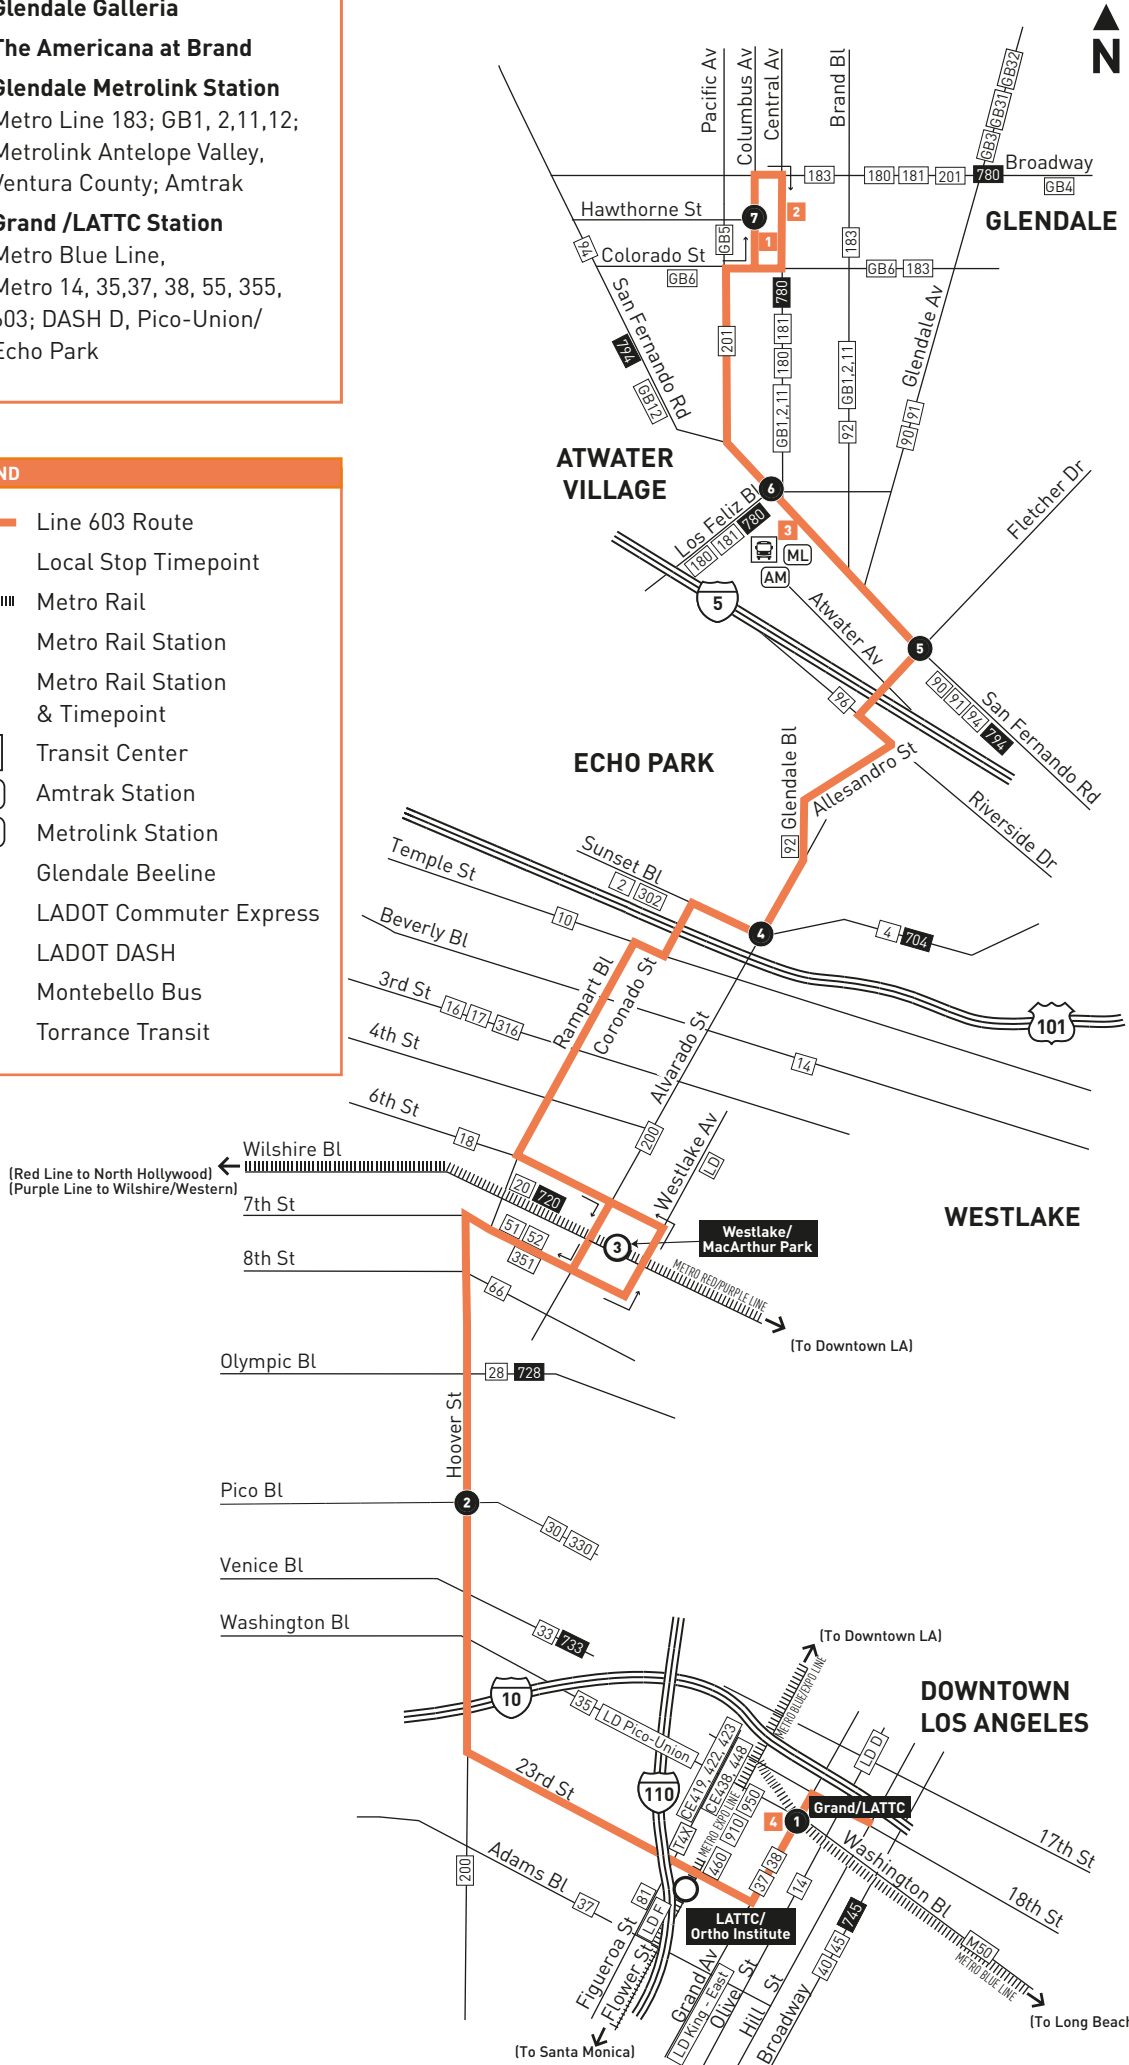

MAP NOTES

- 1 Glendale Galleria**
- 2 The Americana at Brand**
- 3 Glendale Metrolink Station**  
Metro Line 183; GB1, 2, 11, 12;  
Metrolink Antelope Valley,  
Ventura County; Amtrak
- 4 Grand /LATTC Station**  
Metro Blue Line,  
Metro 14, 35, 37, 38, 55, 355,  
603; DASH D, Pico-Union/  
Echo Park

LEGEND

-  Line 603 Route
-  Local Stop Timepoint
-  Metro Rail
-  Metro Rail Station
-  Metro Rail Station & Timepoint
-  Transit Center
-  Amtrak Station
-  Metrolink Station
- GB Glendale Beeline
- CE LADOT Commuter Express
- LD LADOT DASH
- M Montebello Bus
- T Torrance Transit

## Northbound Al Norte (Approximate Times/Tiempos Aproximados)