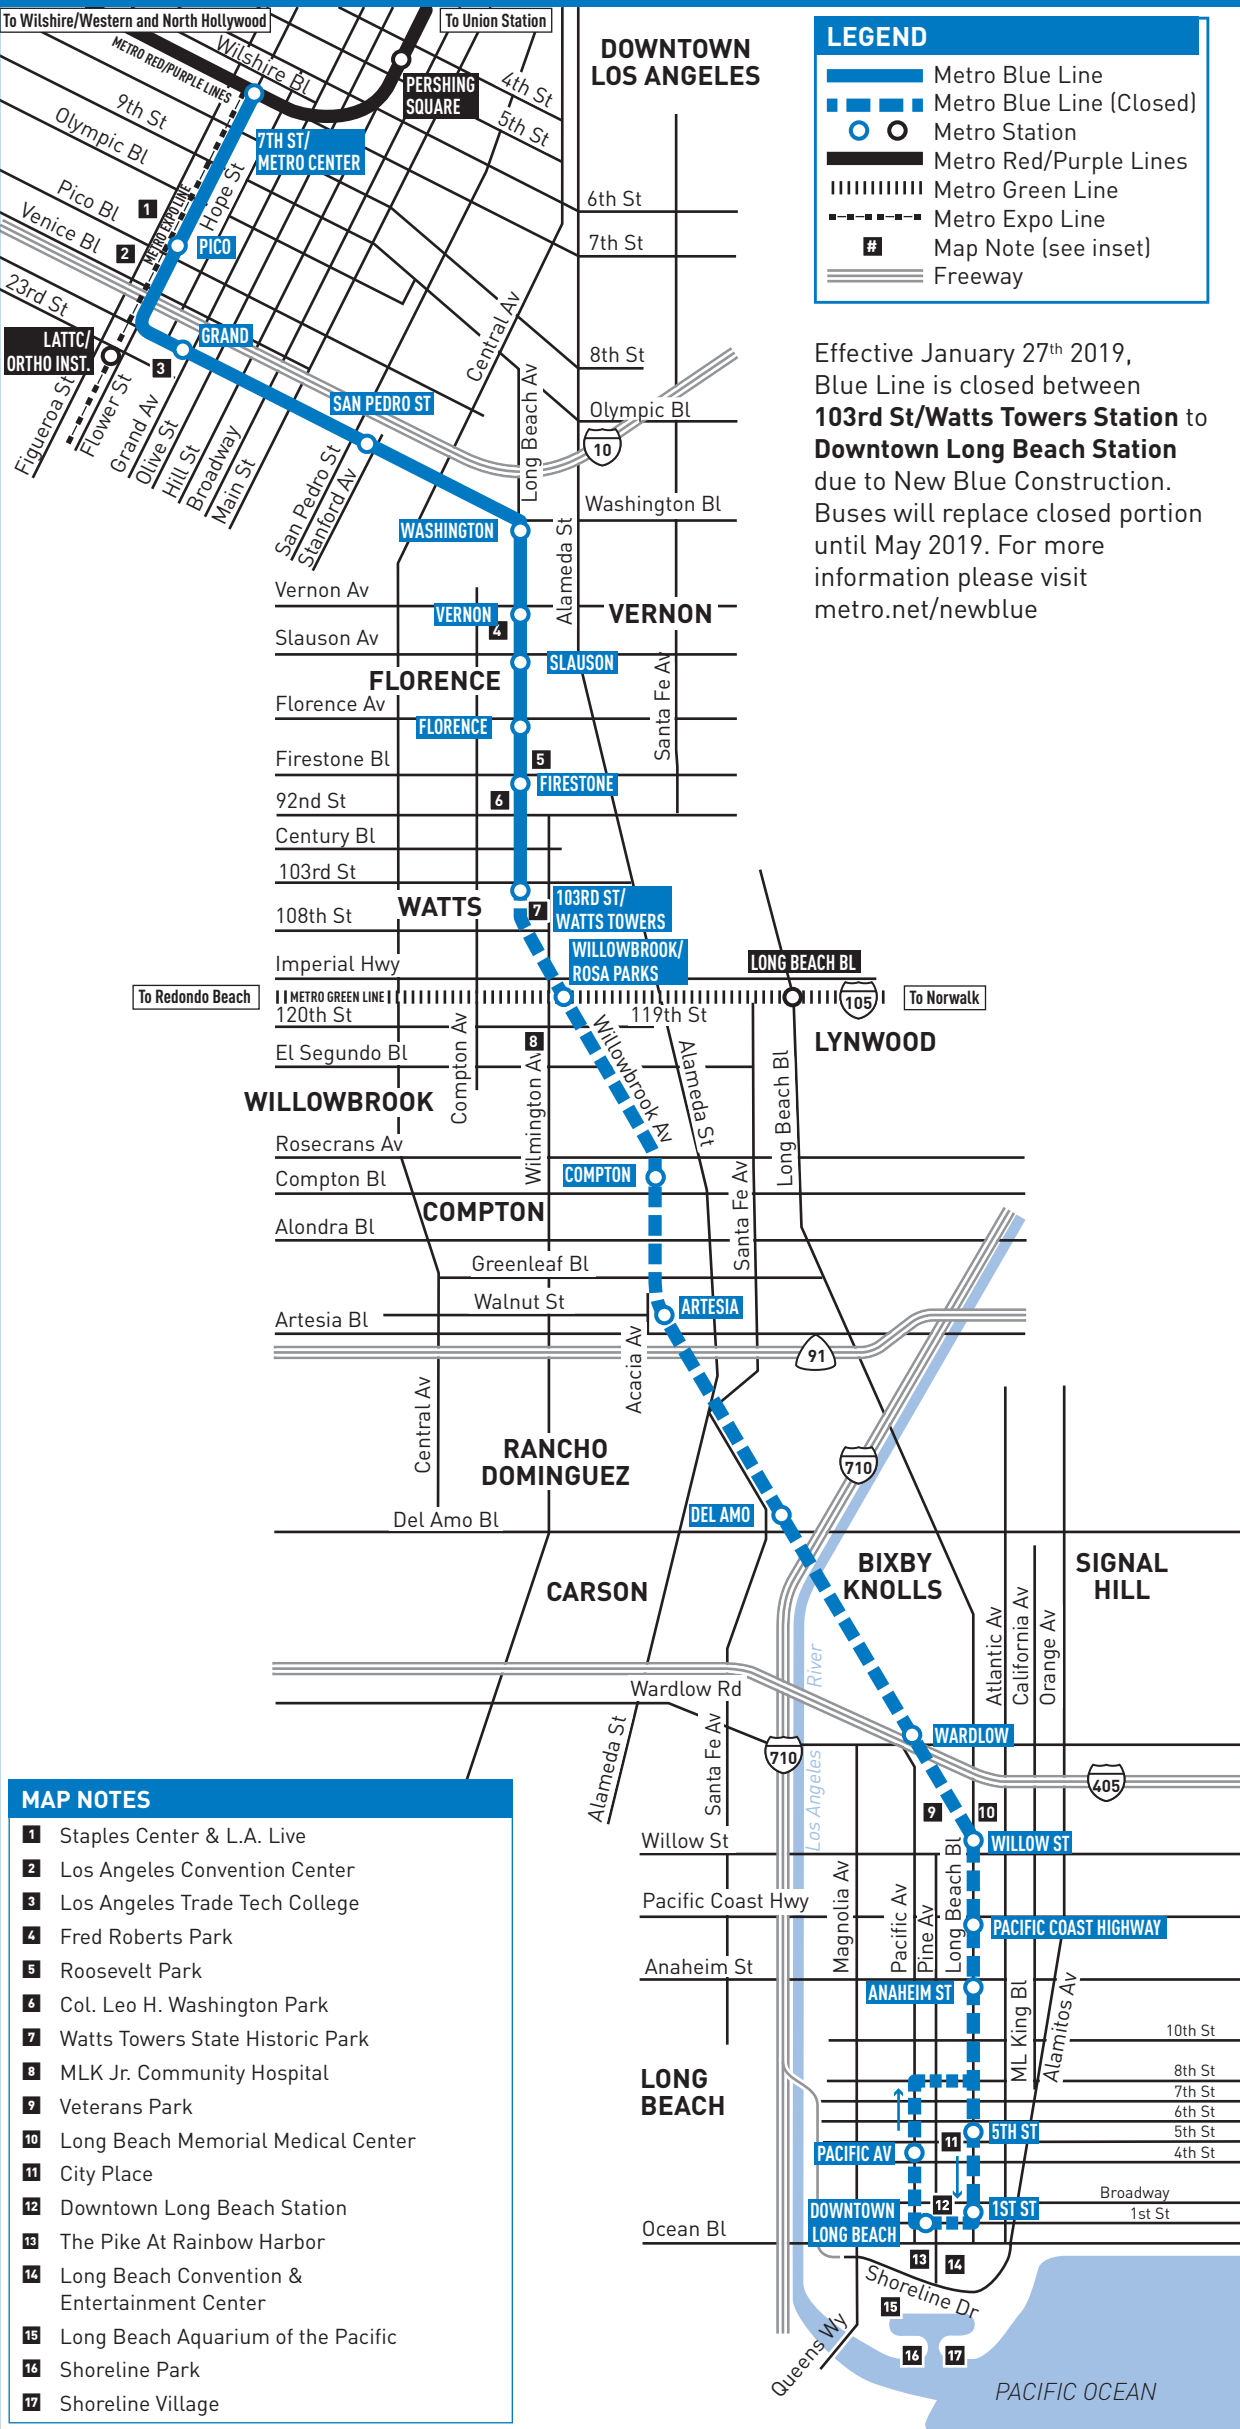

**ROUTE MAP**

Effective January 27<sup>th</sup> 2019, Blue Line is closed between **103rd St/Watts Towers Station to Downtown Long Beach Station** due to New Blue Construction. Buses will replace closed portion until May 2019. For more information please visit [metro.net/newblue](http://metro.net/newblue)

**MAP NOTES**

- 1** Staples Center & L.A. Live
- 2** Los Angeles Convention Center
- 3** Los Angeles Trade Tech College
- 4** Fred Roberts Park
- 5** Roosevelt Park
- 6** Col. Leo H. Washington Park
- 7** Watts Towers State Historic Park
- 8** MLK Jr. Community Hospital
- 9** Veterans Park
- 10** Long Beach Memorial Medical Center
- 11** City Place
- 12** Downtown Long Beach Station
- 13** The Pike At Rainbow Harbor
- 14** Long Beach Convention & Entertainment Center
- 15** Long Beach Aquarium of the Pacific
- 16** Shoreline Park
- 17** Shoreline Village

# Metro Blue Line