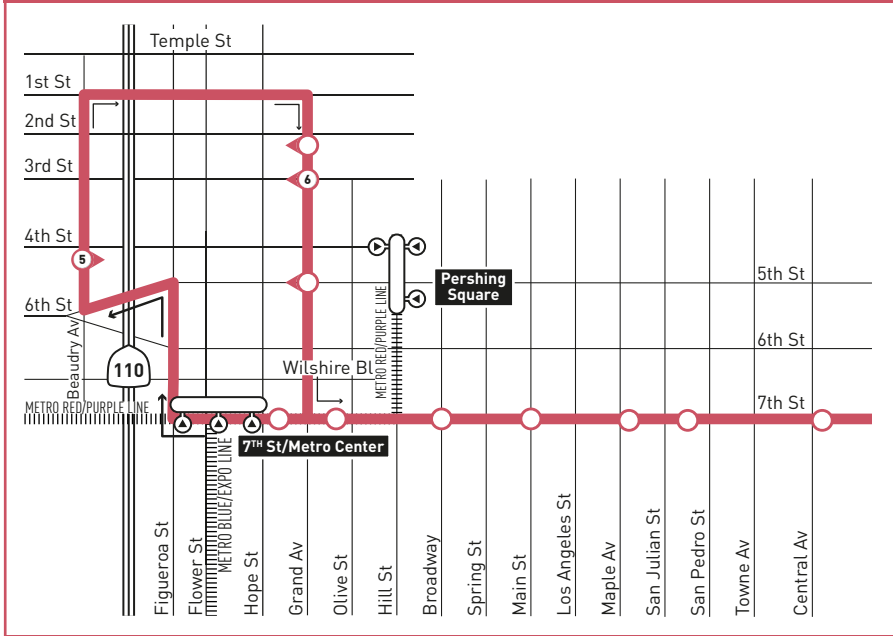

INSET 1 - DOWNTOWN LOS ANGELES

LEGEND

- Line 760 Route
- Rapid Stop
- ◐ Rapid Stop - Single Direction Only
- # Rapid Stop Timepoint
- # Metro Busway/Rail Station & Timepoint
- Metro Rail
- Metro Rail Station
- LD LADOT DASH
- LN The Link

INSET 1 - DOWNTOWN LOS ANGELES

- # Rapid Stop Timepoint
- Rapid Stop
- ◐ Rapid Stop - Single Direction Only
- Metro Rail Station
- Metro Rail Station Entrance

MAP NOTE

- 1 Greyhound Bus Station**
Metro 18, 60, 62, 720, 760
- 2 Rail-Road Crossing**
Metro 60, 105, 611, 705, 760

Sunday and Holiday Schedules

No service on Sunday, New Year's Day, Memorial Day, Independence Day, Labor Day, Thanksgiving Day and Christmas Day.

Nextrip

Text "metro" and your intersection or stop number to 41411 (example: metro vignes&cesarchavez or metro 1563). You can also visit m.metro.net or call 511 and say "Nextrip".

Saturday

760

Southbound *Al Sur* (Approximate Times / *Tiempos Aproximados*)

DOWNTOWN LOS ANGELES		HUNTINGTON PARK	SOUTH GATE	LYNWOOD
⑥	④	③	②	①
Grand & 3rd	7th & Alameda	Pacific & Slauson	Long Beach & Firestone	Long Beach Bl Green Line Station
4:58A	5:08A	5:20A	5:28A	5:38A
5:28	5:38	5:50	5:58	6:08
5:57	6:08	6:21	6:30	6:41
6:26	6:38	6:51	7:00	7:11
6:54	7:08	7:21	7:31	7:42
7:24	7:38	7:51	8:01	8:12
7:54	8:08	8:20	8:31	8:42
8:24	8:38	8:50	9:01	9:13
8:53	9:08	9:21	9:33	9:45
9:24	9:38	9:52	10:04	10:16
9:54	10:08	10:22	10:35	10:47
10:24	10:38	10:52	11:05	11:17
10:53	11:08	11:22	11:36	11:49
11:23	11:38	11:52	12:06P	12:20P
11:53	12:08P	12:22P	12:37	12:51
12:22P	12:38	12:52	1:07	1:21
12:52	1:08	1:22	1:37	1:51
1:22	1:38	1:52	2:07	2:22
1:52	2:08	2:22	2:37	2:52
2:22	2:38	2:52	3:07	3:22
2:48	3:04	3:18	3:33	3:48
3:13	3:29	3:43	3:58	4:13
3:39	3:54	4:08	4:23	4:38
4:03	4:18	4:32	4:47	5:02
4:25	4:40	4:54	5:08	5:22
4:47	5:02	5:15	5:29	5:43
5:11	5:26	5:39	5:53	6:07
5:36	5:51	6:04	6:17	6:30
6:07	6:22	6:34	6:47	6:59
6:45	6:58	7:10	7:23	7:34
7:22	7:34	7:46	7:58	8:09
8:00	8:11	8:23	8:34	8:45