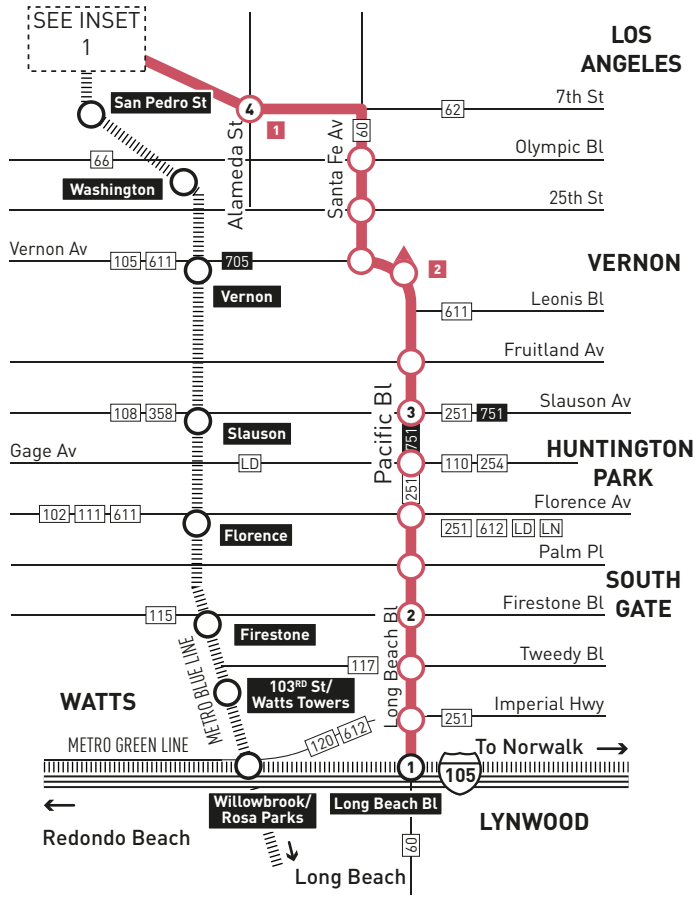

INSET 1 - DOWNTOWN LOS ANGELES

LEGEND

- Line 760 Route
- Rapid Stop
- ◐ Rapid Stop - Single Direction Only
- # Rapid Stop Timepoint
- # Metro Busway/Rail Station & Timepoint
- Metro Rail
- Metro Rail Station
- LD LADOT DASH
- LN The Link

INSET 1 - DOWNTOWN LOS ANGELES

- # Rapid Stop Timepoint
- Rapid Stop
- ◐ Rapid Stop - Single Direction Only
- Metro Rail Station
- Metro Rail Station Entrance

MAP NOTE

- 1 Greyhound Bus Station**
Metro 18, 60, 62, 720, 760
- 2 Rail-Road Crossing**
Metro 60, 105, 611, 705, 760

Sunday and Holiday Schedules

No service on Sunday, New Year's Day, Memorial Day, Independence Day, Labor Day, Thanksgiving Day and Christmas Day.

Nextrip

Text "metro" and your intersection or stop number to 41411 (example: metro vignes&cesarchavez or metro 1563). You can also visit m.metro.net or call 511 and say "Nextrip".

Saturday

760

Southbound *Al Sur* (Approximate Times / *Tiempos Aproximados*)

DOWNTOWN LOS ANGELES		HUNTINGTON PARK	SOUTH GATE	LYNWOOD
⑥	④	③	②	①
Grand & 3rd	7th & Alameda	Pacific & Slauson	Long Beach & Firestone	Long Beach Bl Green Line Station
4:58A	5:08A	5:20A	5:28A	5:38A
5:28	5:38	5:50	5:58	6:08
5:57	6:08	6:21	6:30	6:41
6:26	6:38	6:51	7:00	7:11
6:54	7:08	7:21	7:31	7:42
7:24	7:38	7:51	8:01	8:12
7:54	8:08	8:20	8:31	8:42
8:24	8:38	8:50	9:01	9:13
8:53	9:08	9:21	9:33	9:45
9:24	9:38	9:52	10:04	10:16
9:54	10:08	10:22	10:35	10:47
10:24	10:38	10:52	11:05	11:17
10:53	11:08	11:22	11:36	11:49
11:23	11:38	11:52	12:06P	12:20P
11:53	12:08P	12:22P	12:37	12:51
12:22P	12:38	12:52	1:07	1:21
12:52	1:08	1:22	1:37	1:51
1:22	1:38	1:52	2:07	2:22
1:52	2:08	2:22	2:37	2:52
2:22	2:38	2:52	3:07	3:22
2:48	3:04	3:18	3:33	3:48
3:13	3:29	3:43	3:58	4:13
3:39	3:54	4:08	4:23	4:38
4:03	4:18	4:32	4:47	5:02
4:25	4:40	4:54	5:08	5:22
4:47	5:02	5:15	5:29	5:43
5:11	5:26	5:39	5:53	6:07
5:36	5:51	6:04	6:17	6:30
6:07	6:22	6:34	6:47	6:59
6:45	6:58	7:10	7:23	7:34
7:22	7:34	7:46	7:58	8:09
8:00	8:11	8:23	8:34	8:45