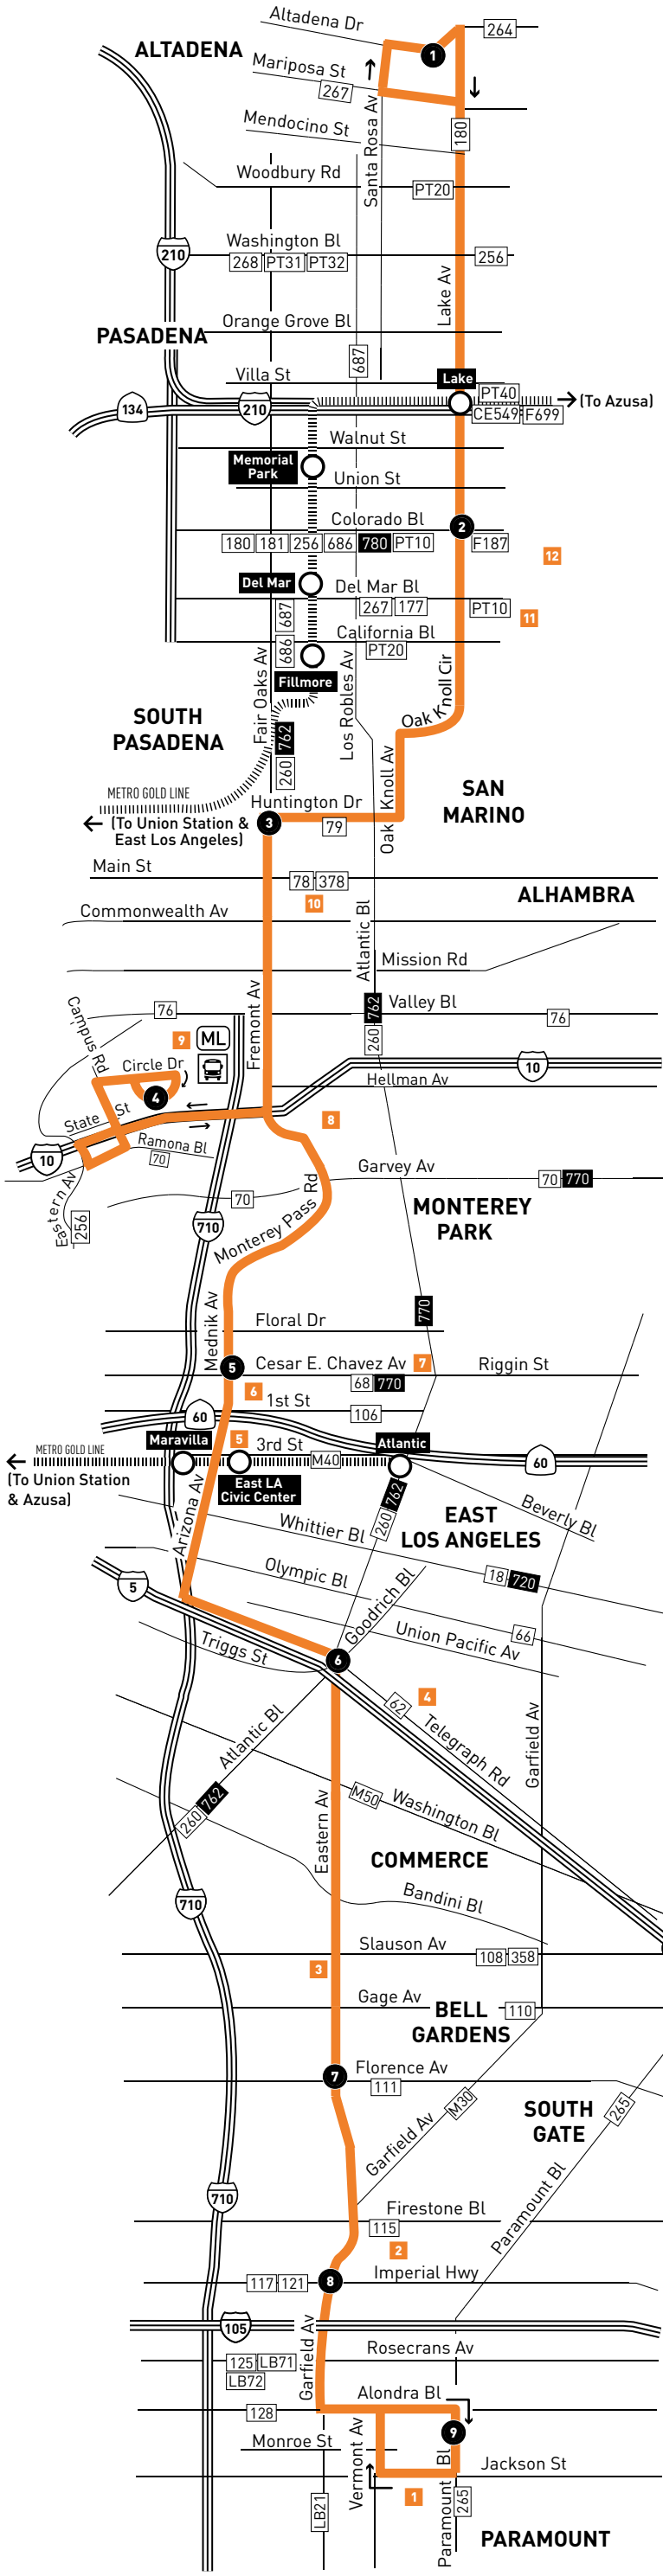

ROUTE MAP

LEGEND

- Line 258 Route
- Metro Rail
- Local Stop Timepoint
- Map Notes
- Connecting Line
- Rapid Connecting Line
- ACT Alhambra Community Transit
- CCS Children's Court Shuttle
- ES El Sol Shuttle
- LB Long Beach Transit
- M Montebello Bus Lines
- MP Monterey Park Spirit

Southbound (Approximate Times)

ALTADENA	PASADENA	ALHAMBRA	EAST LA	COMMERCE	BELL GARDENS	SOUTH GATE	PARAMOUNT	
1	2	3	4	5	6	7	8	
Altadena & Lake	Lake & Colorado	Fremont & Huntington	Cal State LA Station	Mednik & Chavez	Telegraph & Atlantic	Eastern & Florence	Garfield & Imperial	Paramount & Alondra
—	—	5:24A	5:39A	5:50A	6:00A	6:14A	6:24A	6:38A
5:35A	5:47A	6:03	6:18	6:31	6:42	6:56	7:07	7:21
6:16	6:30	6:47	7:02	7:18	7:29	7:44	7:56	8:10
6:50	7:06	7:26	7:45	7:59	8:11	8:26	8:38	8:52
7:28	7:45	8:05	8:25	8:39	8:51	9:06	9:18	9:32
8:13	8:30	8:49	9:06	9:20	9:31	9:45	9:57	10:11
8:53	9:10	9:29	9:45	9:58	10:09	10:23	10:34	10:48
9:31	9:49	10:08	10:24	10:37	10:48	11:02	11:14	11:28
10:10	10:28	10:47	11:03	11:17	11:28	11:43	11:55	12:10P
10:50	11:07	11:26	11:42	11:56	12:07P	12:24P	12:37P	12:52
11:28	11:45	12:04P	12:22P	12:37P	12:48	1:05	1:18	1:33
12:09P	12:26P	12:45	1:02	1:17	1:29	1:46	1:59	2:14
12:47	1:06	1:25	1:42	1:57	2:09	2:26	2:39	2:54
1:29	1:46	2:05	2:22	2:37	2:50	3:07	3:21	3:36
2:09	2:26	2:45	3:02	3:18	3:32	3:50	4:04	4:19
2:50	3:07	3:27	3:44	4:00	4:15	4:33	4:46	5:01
3:34	3:51	4:11	4:28	4:44	4:59	5:17	5:30	5:45
4:15	4:32	4:53	5:12	5:29	5:44	6:02	6:14	6:29
4:57	5:15	5:37	5:57	6:13	6:28	6:42	6:54	7:07
5:48	6:06	6:27	6:42	6:57	7:08	7:21	7:32	7:45
6:40	6:56	7:13	7:27	7:40	7:50	8:03	8:13	8:26
7:34	7:48	8:05	8:18	—	—	—	—	—
8:30	8:44	9:00	9:13	—	—	—	—	—
9:27	9:41	9:57	10:10	—	—	—	—	—