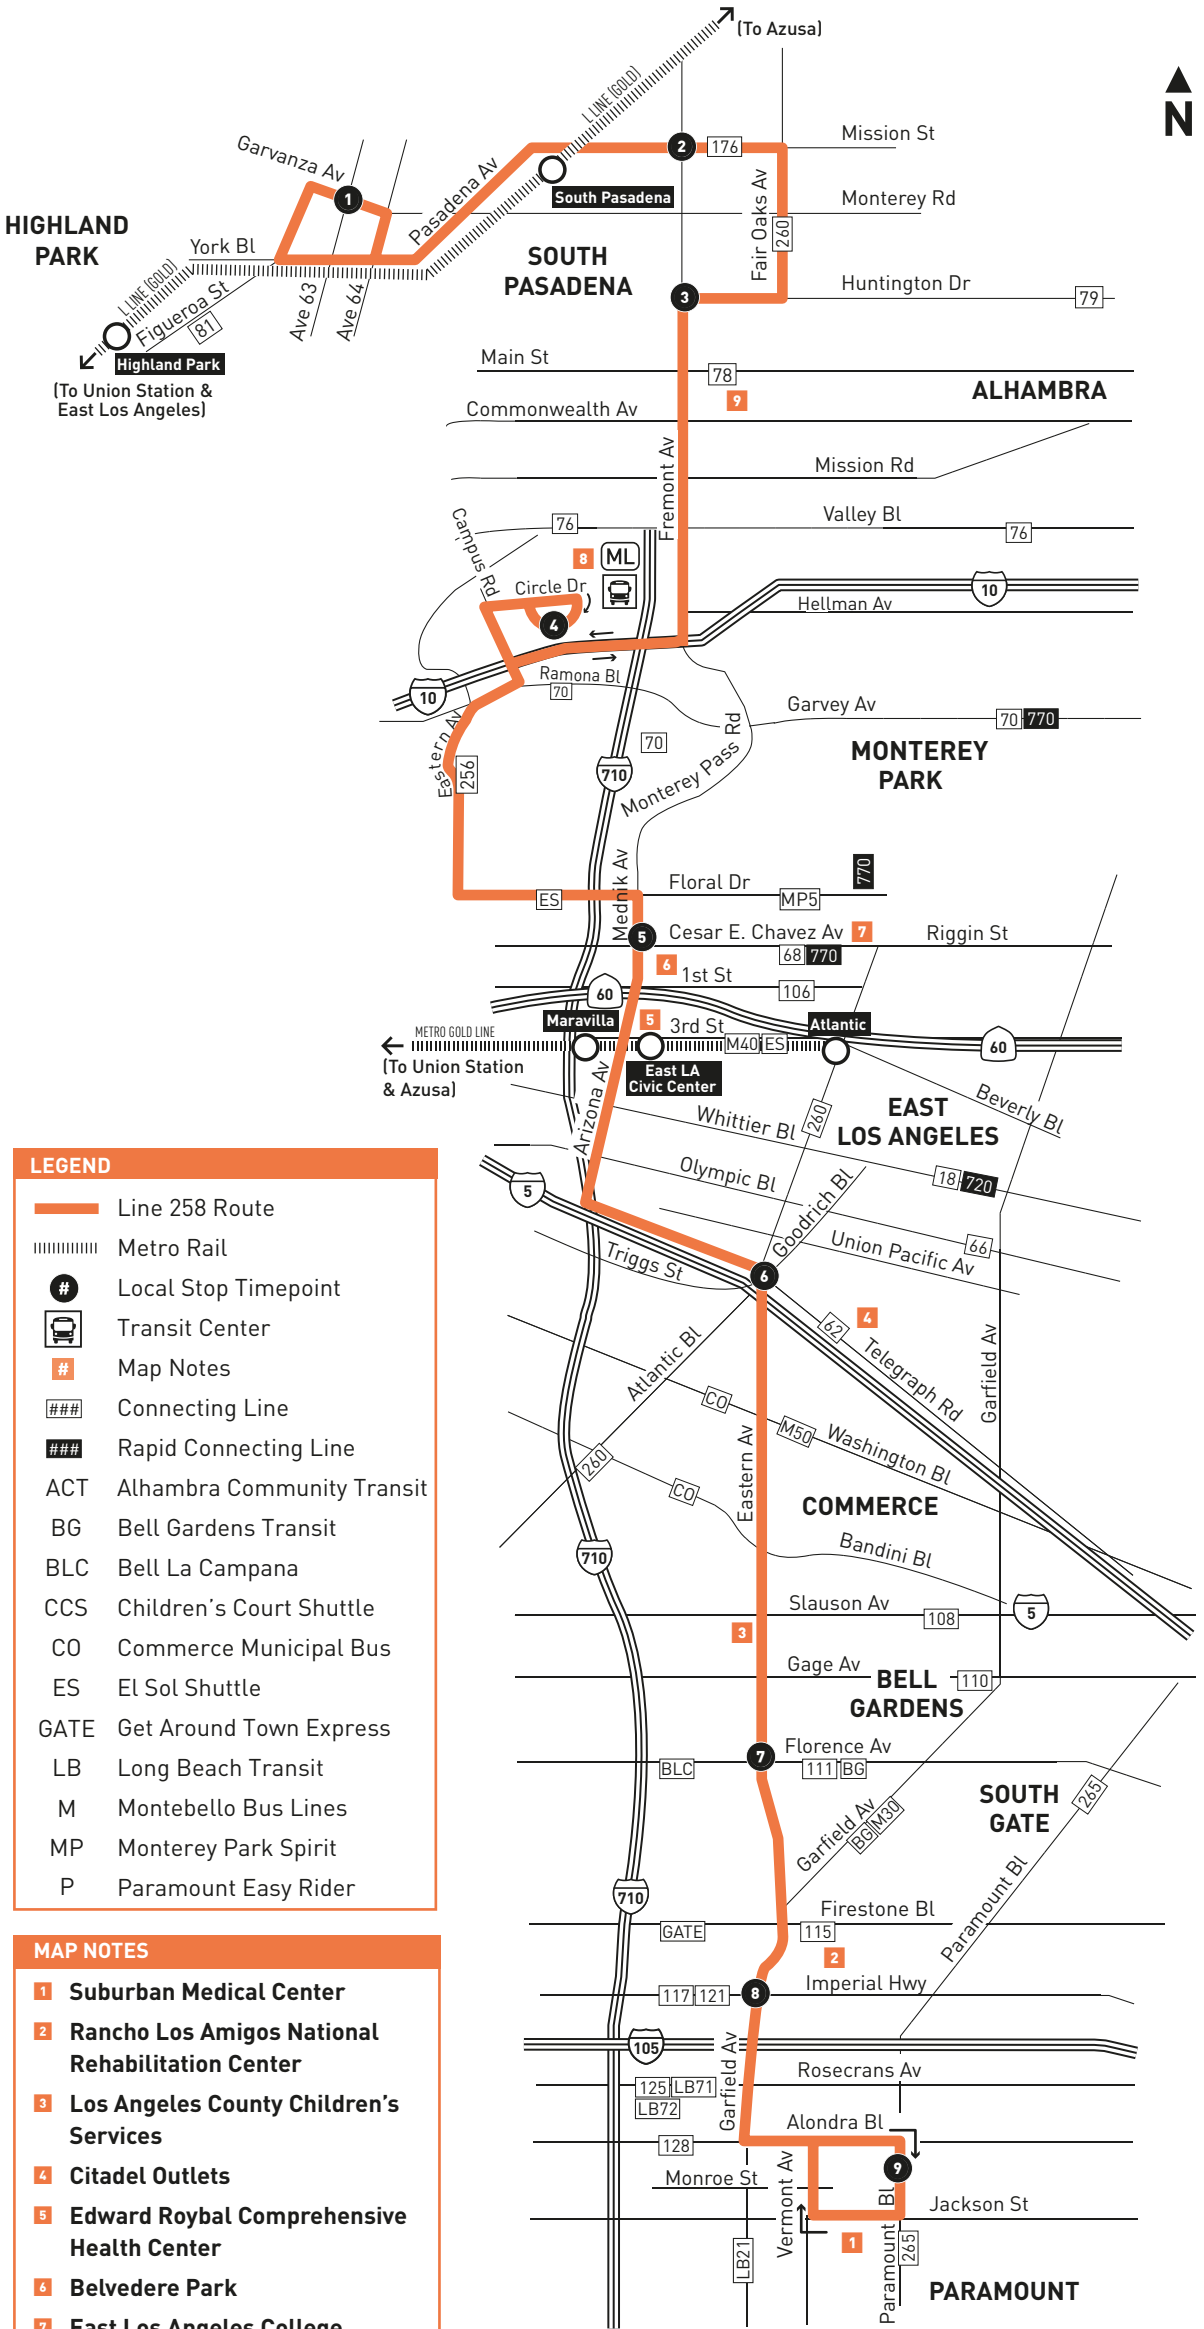

No hay servicio en sábado, domingo, New Year's Day, Memorial Day, Independence Day, Labor Day, Thanksgiving Day y Christmas Day.

Nextrip

Text "metro" and your intersection or stop number to 41411 (example: metro vignes&cesarchavez or metro 1563). You can also visit m.metro.net or call 511 and say "Nextrip".

258

LEGEND

- Line 258 Route
- Metro Rail
- # Local Stop Timepoint
- Transit Center
- # Map Notes
- ### Connecting Line
- ### Rapid Connecting Line
- ACT Alhambra Community Transit
- BG Bell Gardens Transit
- BLC Bell La Campana
- CCS Children's Court Shuttle
- CO Commerce Municipal Bus
- ES El Sol Shuttle
- GATE Get Around Town Express
- LB Long Beach Transit
- M Montebello Bus Lines
- MP Monterey Park Spirit
- P Paramount Easy Rider