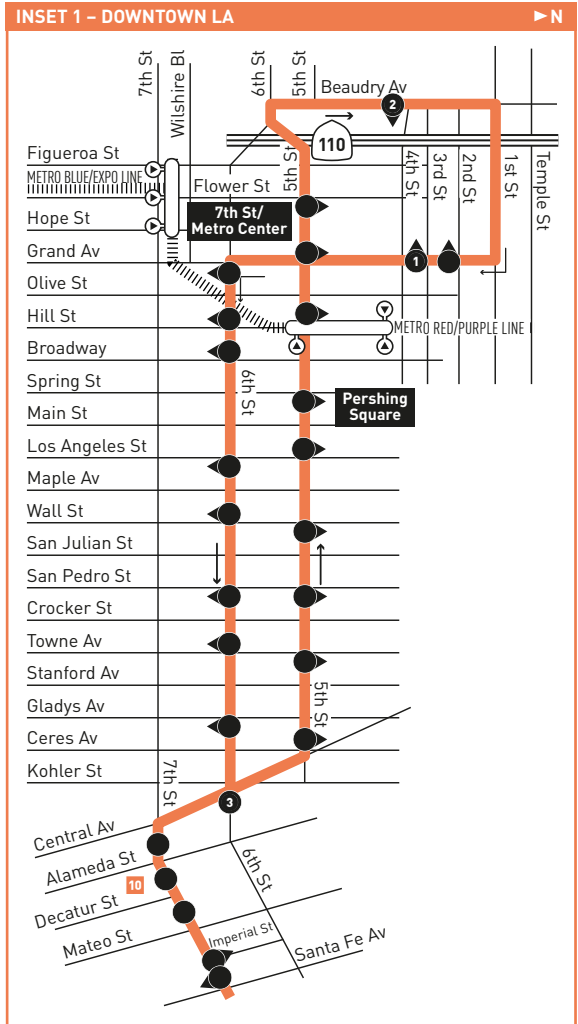

ROUTE MAP

- MAP NOTES**
- 1 The Citadel**
 - 2 Commerce Metrolink Station**
 - 3 Metropolitan State Hospital**
 - 4 Paddison Square**
 - 5 LA County Hall of Records**
 - 6 Norwalk/Santa Fe Springs Metrolink Station**
 - 7 Norwalk Town Square**
 - 8 Los Cerritos Center**
 - 9 Long Beach Towne Center**
 - 10 Greyhound Bus Station**

- INSET 1 - DOWNTOWN LA**
- #** Local Stop Timepoint - Single Direction Only
 - Local Stop - Single Direction Only
 - Metro Rail Station & Entrance

Monday through Friday

Effective Dec 10 2017

62

Eastbound Al Este - Southbound Al Sur (Approximate Times / Tiempos Aproximados)

Nextrip

Text "metro" and your intersection or stop number to 41411 (example: metro vignes&cesarchavez or metro 1563). You can also visit m.metro.net or call 511 and say "Nextrip".

Nextrip

Envíe un mensaje de texto con "Metro" y la intersección de la calle o el número de su parada al 41411. Nextrip le enviará un mensaje de texto con la próxima llegada de cada autobús en esa parada. También puede visitar m.metro.net o llamar al 511 y diga "Nextrip".

Special Notes

- B** Terminates at 5th & Hill 9 minutes after time shown.
- C** Originates at Corby & Rosecrans 2 to 3 minutes before time shown.
- D** Terminates at Corby & Rosecrans 4-5 minutes after time shown.
- E** Originates at 5th & Hill 12 minutes before time shown, and waits at 6th & Broadway for passenger connection.
- F** Waits at 6th & Broadway 6 minutes for passenger connections.