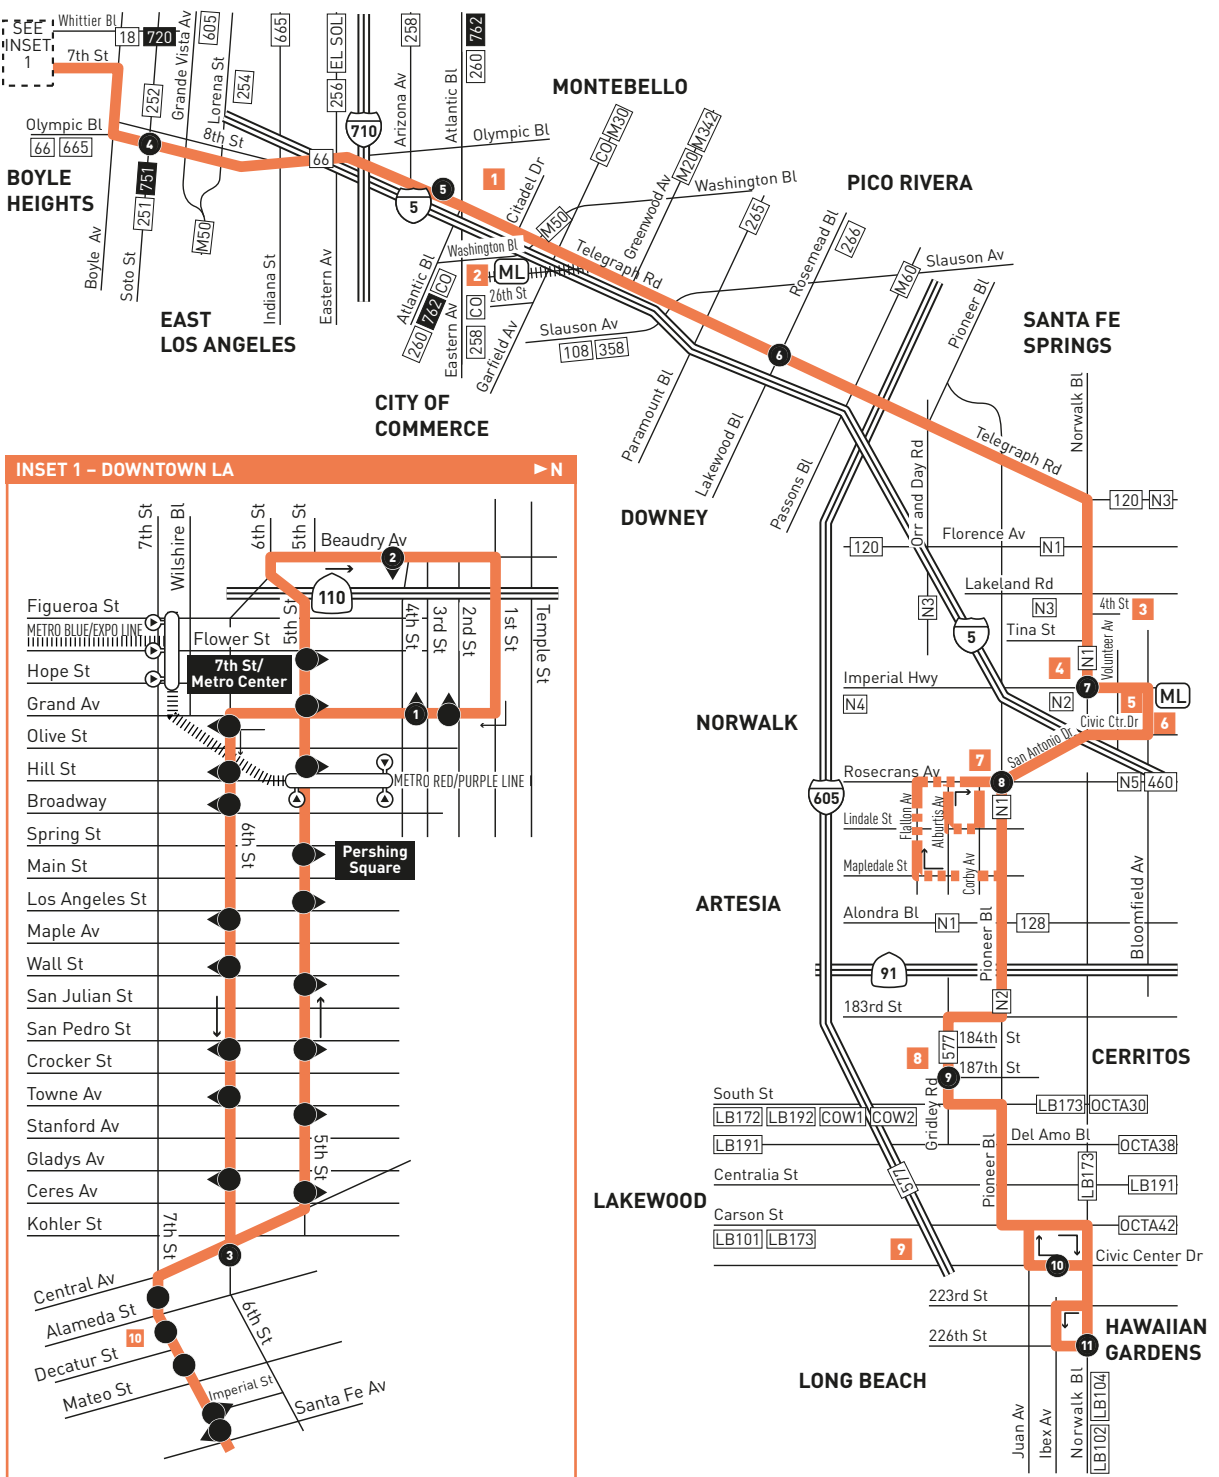

ROUTE MAP

- MAP NOTES**
- 1 The Citadel**
 - 2 Commerce Metrolink Station**
 - 3 Metropolitan State Hospital**
 - 4 Paddison Square**
 - 5 LA County Hall of Records**
 - 6 Norwalk/Santa Fe Springs Metrolink Station**
 - 7 Norwalk Town Square**
 - 8 Los Cerritos Center**
 - 9 Long Beach Towne Center**
 - 10 Greyhound Bus Station**

- LEGEND**
- Route of Line 62
 - - - Route of Line 62 Shortline
 - #** Local Stop Timepoint
 - ML** Metrolink
 - CO** Commerce Municipal Bus Lines
 - EL SOL** East LA Shuttle
 - LB** Long Beach Transit
 - N** Norwalk Transit
 - M** Montebello Bus Lines
 - OCTA** Orange County Transportation Authority
 - COW** Cerritos on Wheels

- INSET 1 - DOWNTOWN LA**
- #** Local Stop Timepoint - Single Direction Only
 - Local Stop - Single Direction Only
 - Metro Rail Station & Entrance

Monday through Friday

Effective Dec 10 2017

62

Eastbound Al Este - Southbound Al Sur (Approximate Times / Tiempos Aproximados)

Special Notes

- B** Terminates at 5th & Hill 9 minutes after time shown.
- C** Originates at Corby & Rosecrans 2 to 3 minutes before time shown.
- D** Terminates at Corby & Rosecrans 4-5 minutes after time shown.
- E** Originates at 5th & Hill 12 minutes before time shown, and waits at 6th & Broadway for passenger connection.
- F** Waits at 6th & Broadway 6 minutes for passenger connections.