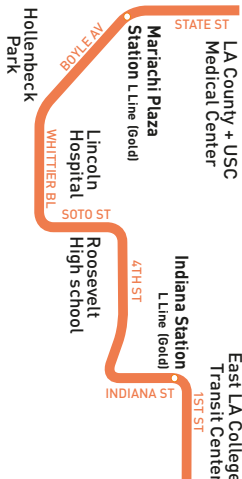

Monday through Friday

Effective Dec 13 2020

106

Eastbound Al Este (Approximate Times/Tiempos Aproximados)

BOYLE HEIGHTS	EAST L.A.	
①	②	③
LA County + USC Medical Center	Indiana Station	East LA College Transit Center
5:45A	6:02A	6:15A
6:40	6:59	7:13
7:30	7:51	8:06
8:20	8:41	8:55
9:10	9:30	9:44
10:00	10:20	10:34
10:50	11:10	11:24
11:40	11:59	12:13P
12:30P	12:49P	1:03
1:20	1:39	1:54
2:10	2:31	2:46
3:00	3:22	3:37
3:50	4:12	4:27
4:40	5:02	5:18
5:30	5:51	6:06
6:20	6:41	6:56
7:10	7:29	7:42
8:00	8:18	8:31

Westbound Al Oeste (Approximate Times/Tiempos Aproximados)

EAST L.A.	BOYLE HEIGHTS	
③	②	①
East LA College Transit Center	Indiana Station	LA County + USC Medical Center
5:47A	6:00A	6:18A
6:41	6:56	7:18
7:31	7:46	8:08
8:21	8:36	8:58
9:12	9:27	9:48
10:03	10:17	10:38
10:53	11:07	11:28
11:44	11:58	12:18P
12:35P	12:50P	1:09
1:24	1:39	1:58
2:13	2:28	2:48
2:58	3:14	3:38
3:49	4:06	4:28
4:40	4:57	5:18
5:30	5:47	6:08
6:21	6:37	6:58
7:16	7:30	7:48
8:11	8:25	8:43

Saturday, Sunday and Holiday Schedules

No service on Saturday, Sunday, New Year's Day, Memorial Day, Independence Day, Labor Day, Thanksgiving Day and Christmas Day.

Horarios de sábado, domingo y días feriados

No hay servicio el sábado, domingo, New Year's Day, Memorial Day, Independence Day, Labor Day, Thanksgiving Day y Christmas Day.

Nextrip

Text "metro" and your intersection or stop number to 41411 (example: metro vignes&cesarechavez or metro 1563). You can also visit metro.net or call 511 and say "Nextrip"

Nextrip

Envíe un mensaje de texto con "Metro" y la intersección de la calle o el número de su parada al 41411. Nextrip le enviará un mensaje de texto con la próxima llegada de cada autobús en esa parada. También puede visitar metro.net o llamar al 511 y decir "Nextrip"

Life's a trip. Plan accordingly.