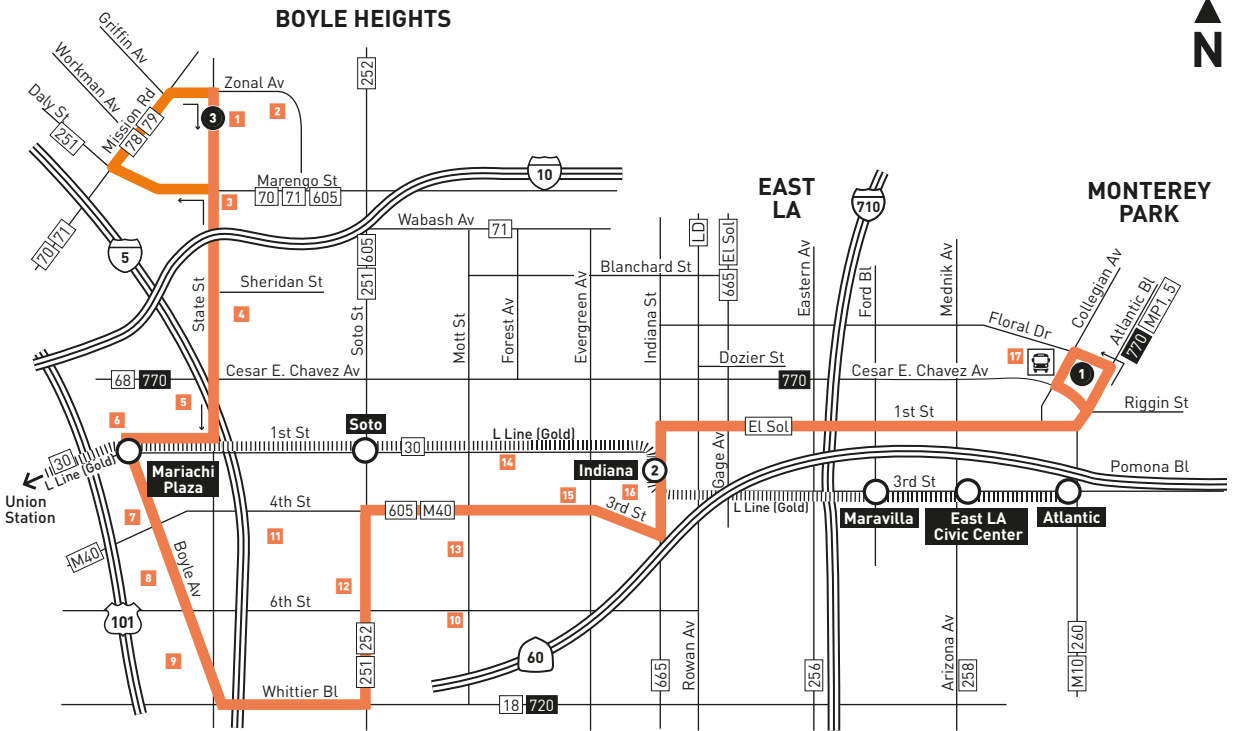

No hay servicio el sábado, domingo, New Year's Day, Memorial Day, Independence Day, Labor Day, Thanksgiving Day y Christmas Day.

Nextrip

Text "metro" and your intersection or stop number to 41411 (example: metro vignes&cesarechavez or metro 1563). You can also visit metro.net or call 511 and say "Nextrip"

Nextrip

Envíe un mensaje de texto con "Metro" y la intersección de la calle o el número de su parada al 41411. Nextrip le enviará un mensaje de texto con la próxima llegada de cada autobús en esa parada. También puede visitar metro.net o llamar al 511 y decir "Nextrip"

Effective Dec 13 2020

106

Metro Local

Eastbound to East LA College Transit Center
Westbound to USC Medical Center
via State St, Whittier Bl & 1st St

LEGEND

- Line 106 Route
- Metro Rail
- Local Stop Timepoint
- Metro Rail Station & Timepoint
- Metro Rail Station
- Map Notes
- Connecting Line
- Rapid Connecting Line
- ES EL Sol Shuttle
- F Foothill Transit
- LD LADOT DASH
- M Montebello Bus Lines
- MP Monterey Park Spirit Bus

MAP NOTES

- 1 LAC + USC Med Center**
- 2 LAC + USC Outpatient Clinic**
- 3 LAC + USC Med Center Station**
Freeway Level: Metro 487, 489, J Line (Silver); F493, F495, F497, F498, F499, F699, Silver Streak
Street Level: Metro 70, 71, 106, 251, 605
 LD Boyle Heights/East LA, Lincoln Heights/Chinatown
- 4 State Recreation Center**
- 5 White Memorial Hospital**
- 6 Mariachi Plaza Station**
L Line (Gold); Metro 30, 106
- 7 Japanese Retirement Home**
- 8 International Institute**
- 10 Hollenbeck Middle School**
- 11 Hollenbeck Park**
- 12 Lincoln Hospital**
- 13 Roosevelt High School**
- 14 Plaza de las Hermanitas**
- 15 Evergreen Recreation Center**
- 16 Indiana Station**
L Line (Gold); Metro 30, 106, 665; LD Boyle Heights/East LA; ES Union Pacific/Salazar Park
- 17 East LA College**
Metro 68, 106; M10; MP5
Street: Metro 68, 260, 770; MP1; MP2; ES City Terrace/ELAC