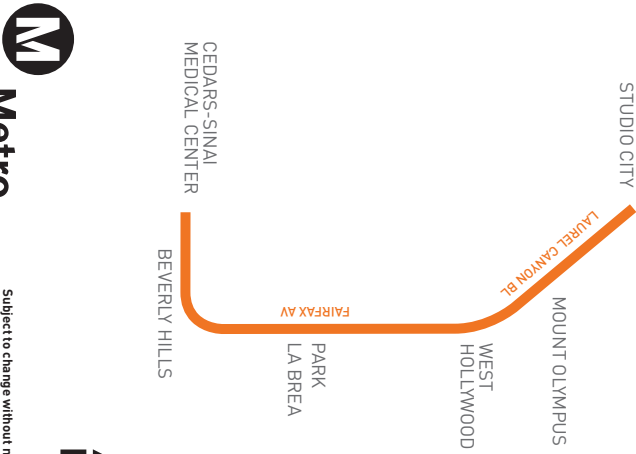

Southbound (Approximate Times)

STUDIO CITY	LOS ANGELES	WEST HOLLYWOOD	PARK LA BREA	LOS ANGELES
1	2	3	4	5
Ventura Pl & Ventura Bl	Laurel Cyn & Ventura	Laurel Canyon & Mulholland	Laurel Canyon & Sunset	Fairfax & Santa Monica
6:20A	—	6:25A	6:31A	6:35A
7:06	—	7:11	7:17	7:21
—	7:52A	8:07	8:14	8:18
—	8:40	8:55	9:02	9:06
—	9:27	9:42	9:49	9:53
—	10:13	10:29	10:36	10:40
—	10:59	11:15	11:22	11:27
—	11:46	12:02P	12:09P	12:14P
—	12:34P	12:50	12:57	1:02
—	1:22	1:38	1:45	1:50
—	2:10	2:26	2:33	2:38
—	2:59	3:15	3:22	3:27
3:47P	—	3:54	4:01	4:06
4:43	—	4:50	4:57	5:02
5:34	—	5:41	5:48	5:52
6:25	—	6:32	6:39	6:43

Saturday, Sunday and Holiday Schedules

Saturday, Sunday and Holiday Schedule in effect on New Year's Day, Memorial Day, Independence Day, Labor Day, Thanksgiving Day and Christmas Day.

Nextrip

Text "metro" and your intersection or stop number to 41411 (example: metro Vignes & Cesar E Chavez or metro 1563). You can also visit metro.net or call 511 and say "Nextrip"

Horarios de sábado, domingo y días feriados

Horarios de sábado, domingo, y días feriados en vigor para New Year's Day, Memorial Day, Independence Day, Labor Day, Thanksgiving Day and Christmas Day

Nextrip

Envíe un mensaje de texto con "Metro" y el número de su parada al 41411. Nextrip le enviará un mensaje de texto con la próxima llegada de cada autobús en esa parada. También puede visitar metro.net o llamar al 511 y decir "Nextrip."

Effective Aug 24 2020

218

Metro Local

Northbound to Studio City
Southbound to Beverly Hills
via Laurel Canyon Bl

metro.net
323.GO.METRO
Wheelchair Hotline
800.621.7828
Travel Info
511
California Relay Service
711