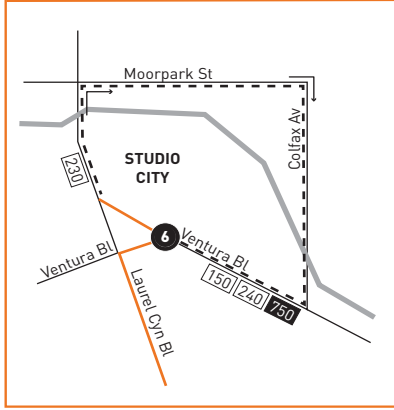

- **1 CBS Studio Center**
- **2 CBS Television City**
- **3 The Grove**
- **4 Farmer's Market**
- **5 Beverly Center**
- **6 Cedars-Sinai Medical Center**

LEGEND

- Line 218 Route
- Timepoint
- Map Notes

INSET MAP 1 LEGEND

- Farmers Market Detour
  - Sundays 6:00a.m. - 3:00p.m.

INSET MAP 1