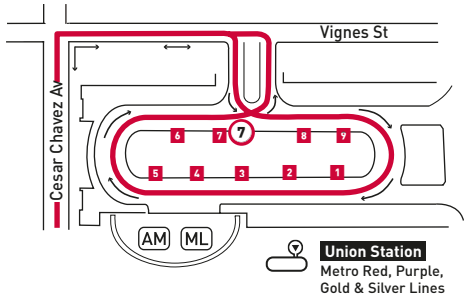

ROUTE MAP

SEE INSET MAP 1

SOUTH LOS ANGELES

INSET 1 - DOWNTOWN LA ▲ N

INSET 1 - DOWNTOWN LOS ANGELES

- Line 745 Route
- Metro Rail Station
- ↻ Metro Rail Station Entrance
- Metro Rail

LEGEND

- Line 745 Route
- Rapid Stop
- ◐ Rapid Stop - Single Direction Only
- # Rapid Stop Timepoint
- # Rapid Stop Timepoint - Single Direction Only
- Metro Rail
- # Metro Rail / Busway Station & Timepoint
- ML Metrolink
- AM Amtrak
- CE LADOT Commuter Express
- DSE Dodger Stadium Express
- GA G-Trans
- LD LADOT DASH
- M Montebello Bus Lines
- OC Orange County Transportation Authority
- T Torrance Transit

MAP NOTES

- 1 Harbor Freeway Green Line Station**
Freeway Level
 Metro 550, 910/950; CE 448; DSE; GA1X; OC721; T4X
Street Level
 Metro 45, 81, 120, 745; T1, 2
Upper Level
 Metro Green Line

INSET MAP 2 - PATSAOURAS BUS PLAZA ◀ N