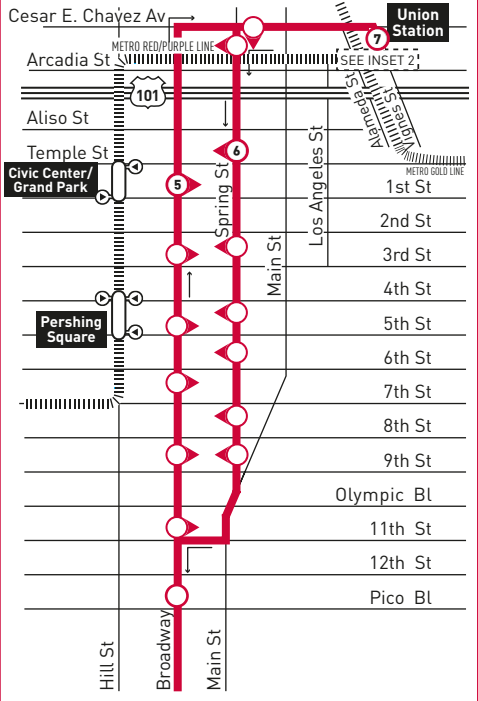

ROUTE MAP

SEE INSET MAP 1

SOUTH LOS ANGELES

INSET 1 - DOWNTOWN LA ▲ N

INSET 1 - DOWNTOWN LOS ANGELES

- Line 745 Route
- Metro Rail Station
- ↻ Metro Rail Station Entrance
- Metro Rail

LEGEND

- Line 745 Route
- Rapid Stop
- ◐ Rapid Stop - Single Direction Only
- # Rapid Stop Timepoint
- # Rapid Stop Timepoint - Single Direction Only
- Metro Rail
- # Metro Rail / Busway Station & Timepoint
- ML Metrolink
- AM Amtrak
- CE LADOT Commuter Express
- DSE Dodger Stadium Express
- GA G-Trans
- LD LADOT DASH
- M Montebello Bus Lines
- OC Orange County Transportation Authority
- T Torrance Transit

MAP NOTES

- 1 Harbor Freeway Green Line Station**
Freeway Level
 Metro 550, 910/950; CE 448; DSE; GA1X; OC721; T4X
Street Level
 Metro 45, 81, 120, 745; T1, 2
Upper Level
 Metro Green Line

INSET MAP 2 - PATSAOURAS BUS PLAZA ◀ N