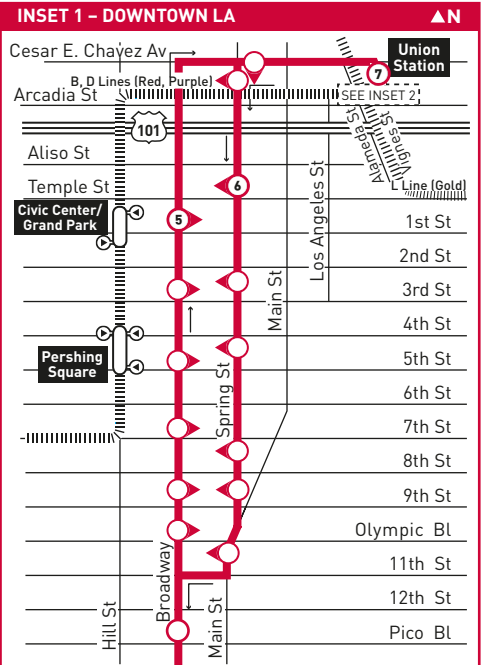

SEE INSET MAP 1

SOUTH LOS ANGELES

INSET 1 - DOWNTOWN LOS ANGELES

- Line 745 Route
- Metro Rail Station
- Metro Rail Station Entrance
- Metro Rail

LEGEND

- Line 745 Route
- Rapid Stop
- Rapid Stop - Single Direction Only
- Rapid Stop Timepoint
- Rapid Stop Timepoint - Single Direction Only
- Metro Rail
- Metro Rail Station & Timepoint
- Metrolink
- Amtrak
- AV Antelope Valley Transit Authority
- CE LADOT Commuter Express
- FT Foothill Transit
- DSE Dodger Stadium Express
- GA GTrans
- LD LADOT DASH
- M Montebello Bus Lines
- OC Orange County Bus
- SC Santa Clarita Transit
- T Torrance Transit

MAP NOTES

1 Harbor Freeway Green Line Station

Freeway Level
J Line (Silver); Metro 550;
CE 448; DSE; GA1X (Northbound Only);
OC721; T4X

Street Level
Metro 45, 81, 120, 745; T1, 2; GA1X
(Southbound Only)

Upper Level
C Line (Green)