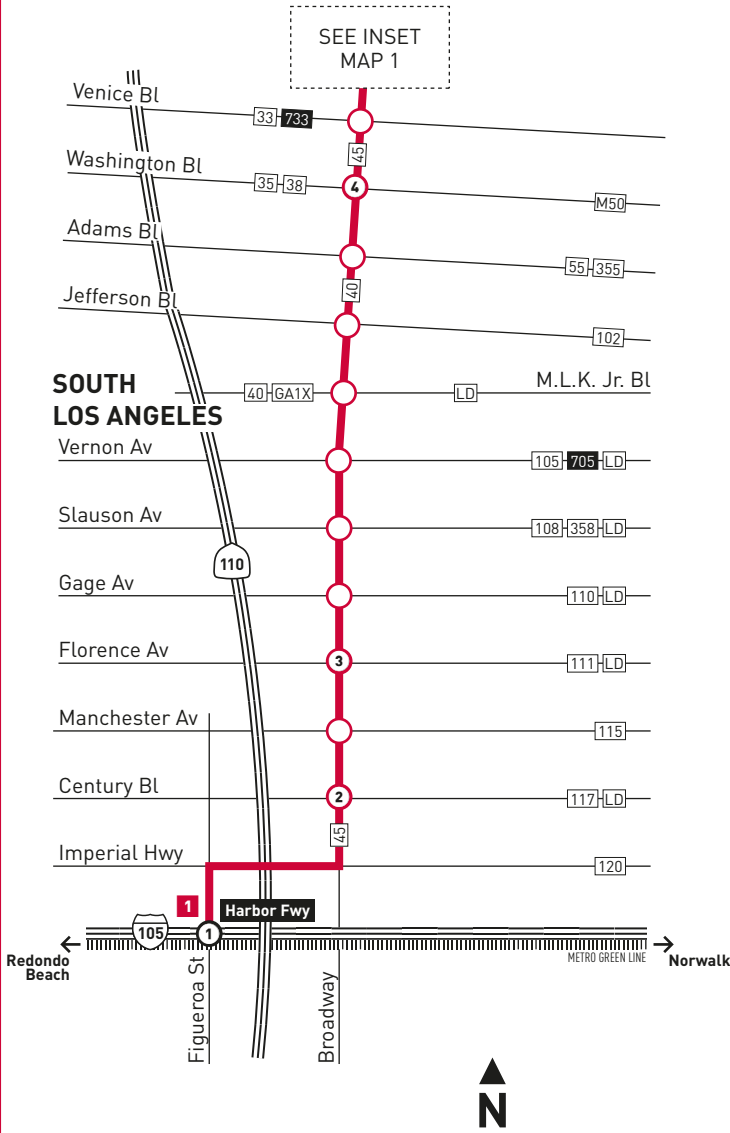

ROUTE MAP

SEE INSET MAP 1

SOUTH LOS ANGELES

INSET 1 - DOWNTOWN LA ▲ N

INSET 1 - DOWNTOWN LOS ANGELES

- Line 745 Route
- Metro Rail Station
- ↻ Metro Rail Station Entrance
- Metro Rail

LEGEND

- Line 745 Route
- Rapid Stop
- ◐ Rapid Stop - Single Direction Only
- # Rapid Stop Timepoint
- # Rapid Stop Timepoint - Single Direction Only
- Metro Rail
- # Metro Rail / Busway Station & Timepoint
- ML Metrolink
- AM Amtrak
- CE LADOT Commuter Express
- DSE Dodger Stadium Express
- GA G-Trans
- LD LADOT DASH
- M Montebello Bus Lines
- OC Orange County Transportation Authority
- T Torrance Transit

MAP NOTES

- 1 Harbor Freeway Green Line Station**
Freeway Level
 Metro 550, 910/950; CE 448; DSE; GA1X; OC721; T4X
Street Level
 Metro 45, 81, 120, 745; T1, 2
Upper Level
 Metro Green Line

INSET MAP 2 - PATSAOURAS BUS PLAZA ◀ N

Sunday and Holiday Schedules

Sunday and Holiday Schedule in effect on New Year's Day, Memorial Day, Independence Day, Labor Day, Thanksgiving Day and Christmas Day.

Nextrip

Text "metro" and your intersection or stop number to 41411 (example: metro vignes&cesarechavez or metro 1563). You can also visit metro.net or call 511 and say "Nextrip"