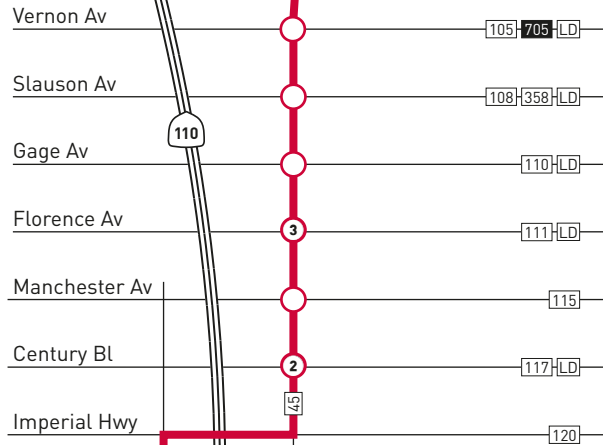

SEE INSET MAP 1

SOUTH LOS ANGELES

INSET 1 - DOWNTOWN LOS ANGELES

- Line 745 Route
- Metro Rail Station
- Metro Rail Station Entrance
- Metro Rail

LEGEND

- Line 745 Route
- Rapid Stop
- Rapid Stop - Single Direction Only
- Rapid Stop Timepoint
- Rapid Stop Timepoint - Single Direction Only
- Metro Rail
- Metro Rail Station & Timepoint
- Metrolink
- Amtrak
- AV Antelope Valley Transit Authority
- CE LADOT Commuter Express
- FT Foothill Transit
- DSE Dodger Stadium Express
- GA GTrans
- LD LADOT DASH
- M Montebello Bus Lines
- OC Orange County Bus
- SC Santa Clarita Transit
- T Torrance Transit

MAP NOTES

1 Harbor Freeway Green Line Station

Freeway Level
J Line (Silver); Metro 550;
CE 448; DSE; GA1X (Northbound Only);
OC721; T4X

Street Level
Metro 45, 81, 120, 745; T1, 2; GA1X
(Southbound Only)

Upper Level
C Line (Green)