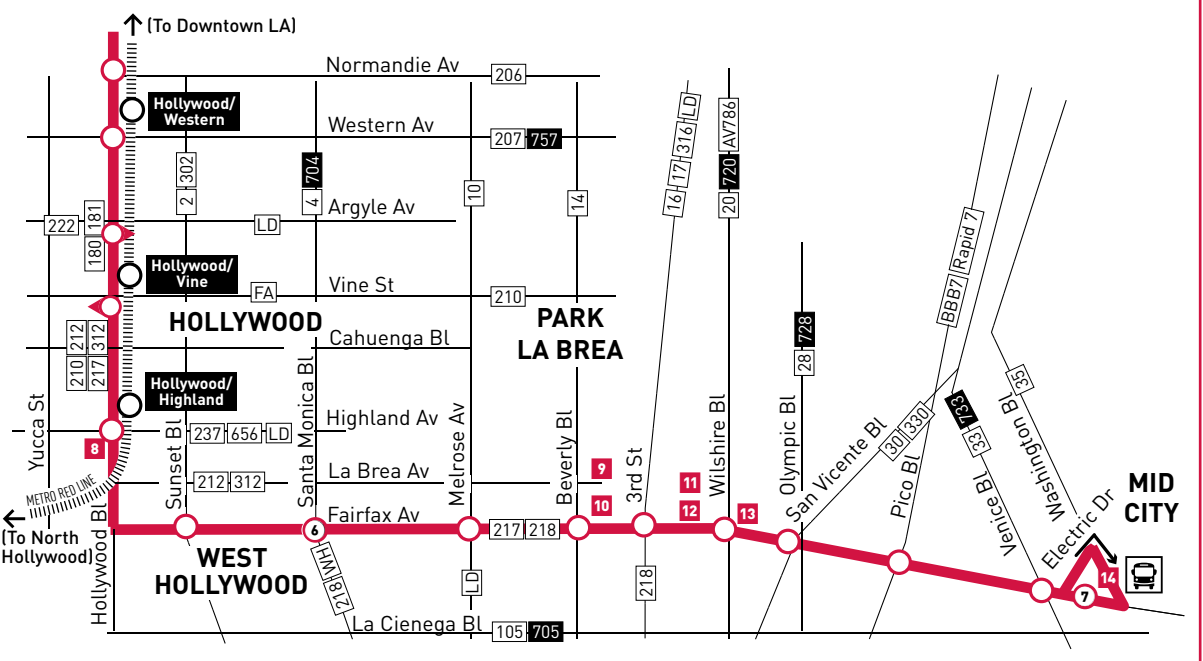

INSET 1 - HOLLYWOOD - WASHINGTON/FAIRFAX TRANSIT HUB