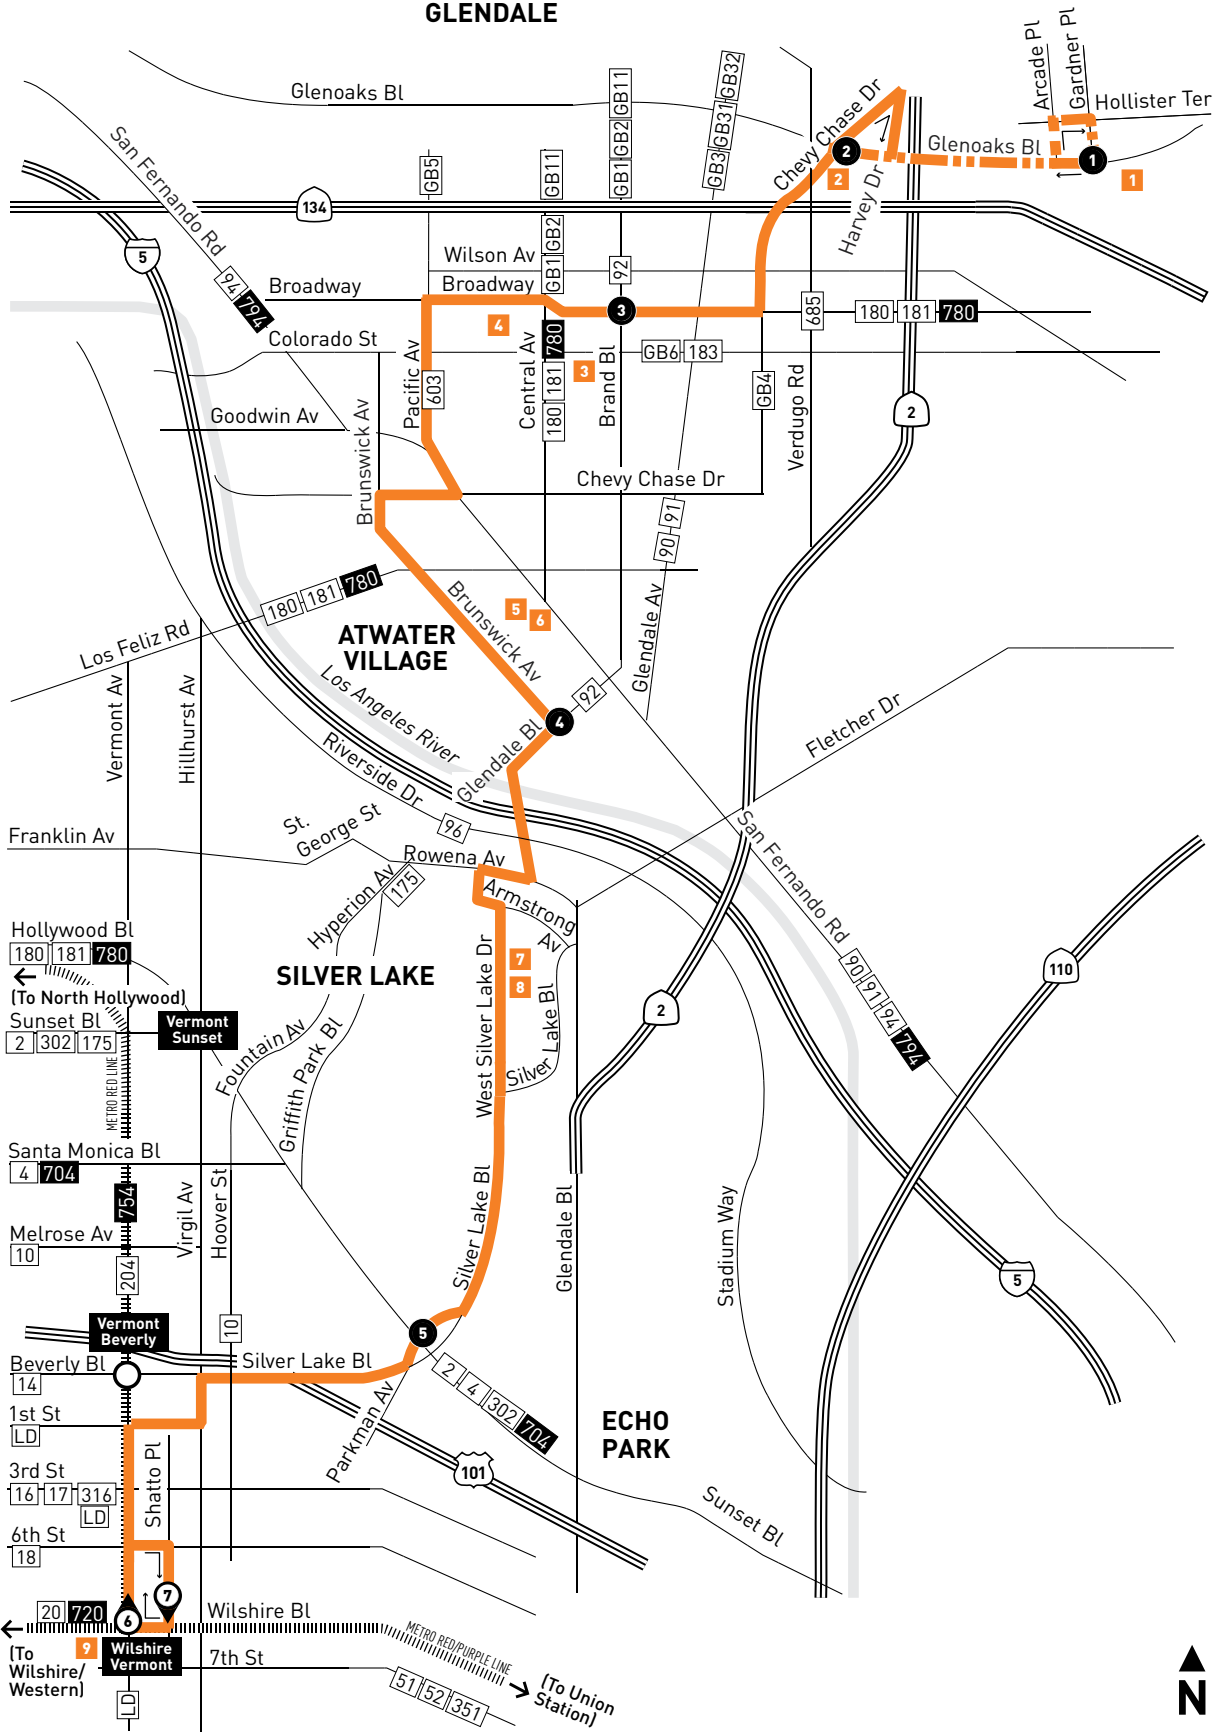

ROUTE MAP

GLENDALE

LEGEND

- Line 201 Route
- - - Line 201 Route Selected trips Only between Glenoaks & Chevy Chase & Gardner & Glenoaks
- Metro Rail
- Local Stop Timepoint
- Local Stop Timepoint - Single Direction Only
- Metro Rail Busway Station & Timepoint - Single Direction Only
- Metro Rail Station
- Transit Center
- Map Notes
- Connecting Line
- Rapid Connecting Line
- GB Glendale Beeline
- LD LADOT DASH

MAP NOTES

- 1 Glenoaks Park**
- 2 Glendale Adventist Medical Center**
- 3 The Americana at Brand**
- 4 Glendale Galleria**
- 5 Glendale Metrolink Station**
Metrolink Antelope Valley and Ventura County Lines; Amtrak
- 6 Glendale Transportation Center**
Metro Local 183; GB 1, 2, 11, 12
- 7 Ivanhoe Reservoir**
- 8 Silver Lake Reservoir**
- 9 Wilshire/Vermont Station**
Metro Local 18, 20, 51, 52, 201, 204, 351, Rapid 720, Red, Purple Lines; F481; LD Wilshire Center/Koreatown; Metro Customer Service Center

Southbound (Approximate Times)

GLENDALE		SILVER LAKE		LOS ANGELES				
2		3		4		5		7
Glenoaks & Chevy Chase		Broadway & Brand		Glendale & Brunswick		Parkman & Sunset		Wilshire/Vermont Station
6:52A		7:00A		7:14A		7:27A		7:38A
7:49		7:58		8:12		8:26		8:37
8:48		8:57		9:12		9:26		9:38
9:54		10:04		10:19		10:34		10:47
10:58		11:09		11:27		11:44		11:58
12:08P		12:20P		12:37P		12:54P		1:09P
1:20		1:31		1:47		2:03		2:18
2:29		2:40		2:56		3:12		3:27
3:40		3:51		4:07		4:23		4:38
4:49		5:00		5:16		5:32		5:47
6:00		6:10		6:26		6:40		6:54
7:03		7:13		7:28		7:42		7:55
8:10		8:19		8:34		8:47		8:59

6	5	4	3	2
Vermont & Wilshire	Parkman & Sunset	Glendale & Brunswick	Broadway & Brand	Glenoaks & Chevy Chase
6:57A	7:06A	7:18A	7:29A	7:38A
8:50	8:59	9:12	9:26	9:36
11:03	11:15	11:31	11:47	11:58
1:24	1:36	1:51	2:06	2:17
3:40	3:53	4:09	4:25	4:36
6:00	6:11	6:25	6:39	6:49
8:12	8:22	8:34	8:46	8:56