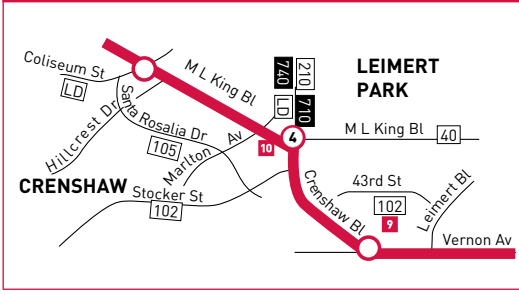

LEGEND

- Line 705 Route
- - - Line 705 Northbound Route Only
- ||||| Metro Rail
- # Rapid Stop Timepoint
- # Rapid Stop Timepoint Single Direction Only
- Rapid Stop
- Rapid Stop Single Direction Only
- Metro Rail/Busway Station
- 🚏 Transit Center
- # Map Notes
- ### Connecting Line
- ### Rapid Connecting Line
- C Culver CityBus
- F Foothill Transit
- CE LADOT Commuter Express
- LD LADOT DASH
- LN County of LA - The Link
- BBB Santa Monica's Big Blue Bus

MAP NOTES

1. **1 Vernon Station**
   Metro 105, 611, 705; DASH Pueblo Del Rio, DASH Southeast
2. **2 Kenneth Hahn State Recreation Area**
3. **3 Washington/Fairfax Transit Hub**
   Metro 35, 37, 38, 105, 217, 534, 705, 780; C1, C4; CE 437
4. **4 Kaiser Hospital**
5. **5 Plaza La Cienega**
6. **6 La Cienega Park**
7. **7 Cedars-Sinai Medical Center**
8. **8 Beverly Center**
9. **9 Leimert Park**
10. **10 Baldwin Hills Crenshaw Plaza**