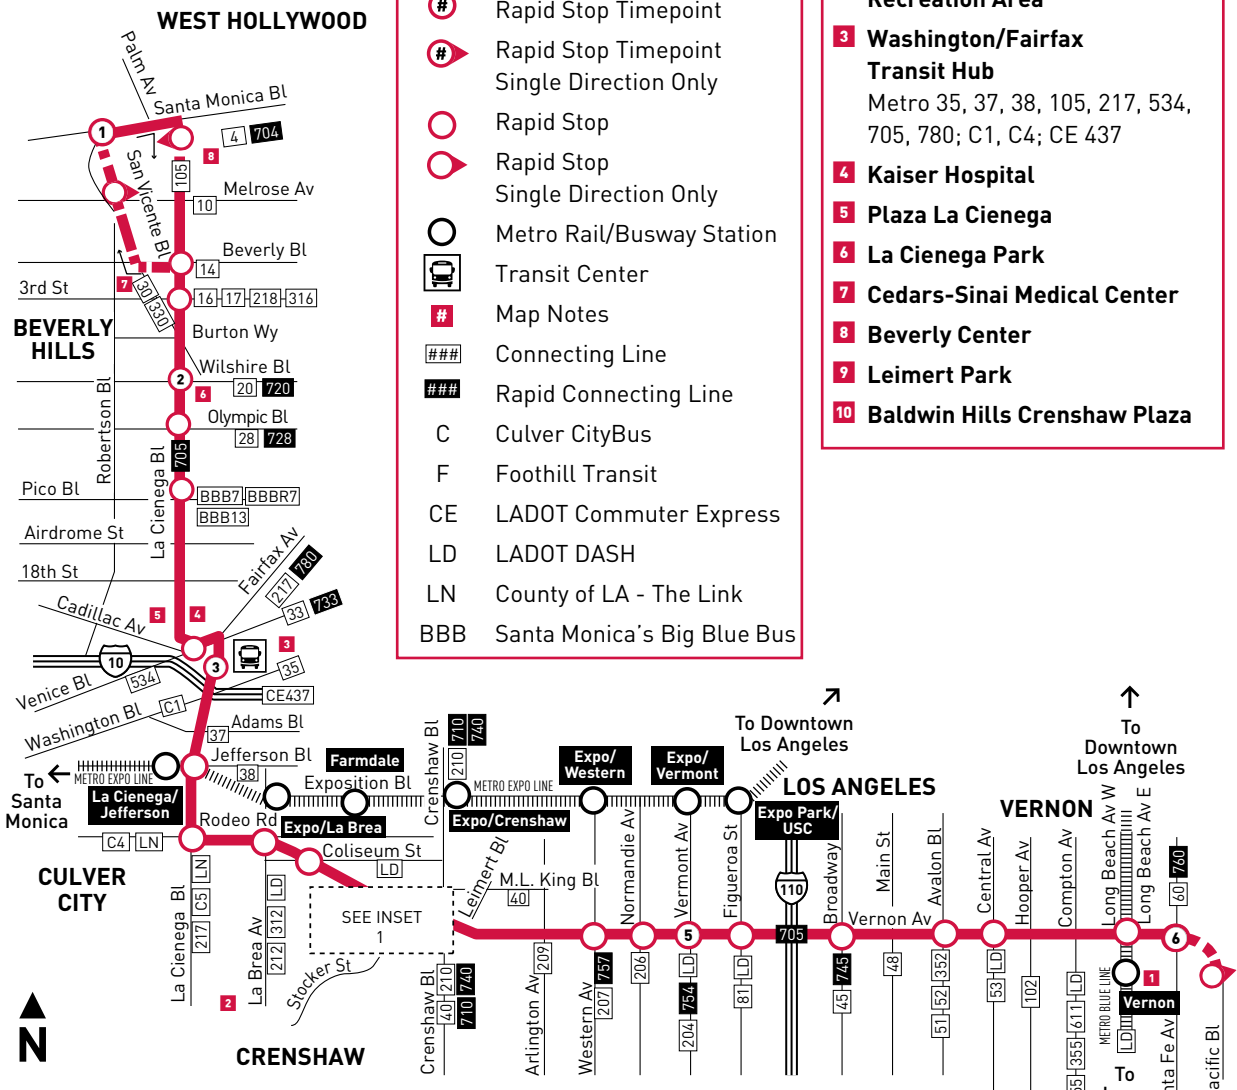

LEGEND

- Line 705 Route
- - - Line 705 Northbound Route Only
- ||||| Metro Rail
- # Rapid Stop Timepoint
- # Rapid Stop Timepoint Single Direction Only
- Rapid Stop
- Rapid Stop Single Direction Only
- Metro Rail/Busway Station
- 🚏 Transit Center
- # Map Notes
- ### Connecting Line
- ### Rapid Connecting Line
- C Culver CityBus
- F Foothill Transit
- CE LADOT Commuter Express
- LD LADOT DASH
- LN County of LA - The Link
- BBB Santa Monica's Big Blue Bus

MAP NOTES

- 1 Vernon Station**
Metro 105, 611, 705; DASH Pueblo Del Rio, DASH Southeast
- 2 Kenneth Hahn State Recreation Area**
- 3 Washington/Fairfax Transit Hub**
Metro 35, 37, 38, 105, 217, 534, 705, 780; C1, C4; CE 437
- 4 Kaiser Hospital**
- 5 Plaza La Cienega**
- 6 La Cienega Park**
- 7 Cedars-Sinai Medical Center**
- 8 Beverly Center**
- 9 Leimert Park**
- 10 Baldwin Hills Crenshaw Plaza**