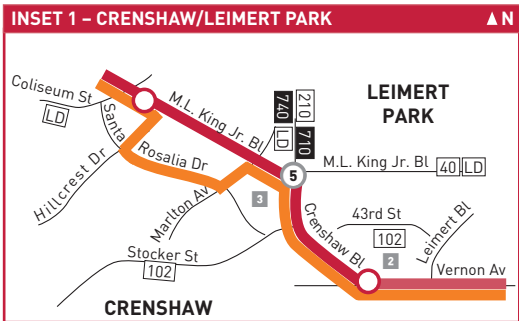

LEGEND

- Line 705 Route
- Line 705 Northbound Route Only
- Line 105 Route
- # Rapid Stop Timepoint
- ▶ Rapid Stop - Single Direction Only
- Rapid Stop
- # Rapid and Local Stop Timepoint
- Rapid and Local Stop
- Metro Rail
- # Metro Rail Station & Timepoint
- Metro Rail Station
- # Transit Center
- # Map Notes
- ### Connecting Line
- ### Rapid Connecting Line
- C Culver CityBus
- CE LADOT Commuter Express
- LD LADOT DASH
- LN County of LA - The Link
- BBB Santa Monica's Big Blue Bus

MAP NOTES

- 1 Vernon Station**
A Line (Blue); Metro 105, 611, 705, DASH Pueblo Del Rio, DASH Southeast
- 2 Leimert Park**
Metro 40, 102, 105, 210, 705, 710, 740
- 3 Baldwin Hills Crenshaw Plaza**
Metro 40, 102, 105, 210, 705, 710, 740; DASH Leimert /Slauson
- 4 Washington/Fairfax Transit Hub**
Metro 35, 37, 38, 105, 217, 705, 780; C1, C4; CE 437
- 5 Kaiser Hospital**
Metro 33, 105, 705, 733
- 6 Plaza La Cienega**
- 7 La Cienega Park**
Metro 28, 105, 705, 728
- 8 Cedars-Sinai Medical Center**
Metro 16, 17, 105, 218, 316, 705; DASH Fairfax
- 9 Beverly Center**
Metro 14, 16, 17, 105, 218, 30, 330, 316, 705; DASH Fairfax

Southbound - Eastbound (Approximate Times)

Westbound-Northbound (Approximate Times)

Table for Southbound - Eastbound showing routes (San Vicente & Santa Monica, La Cienega & Wilshire, etc.) and approximate times for bus 105. Includes a route diagram at the top with station numbers 1-8.

Special Notes

- A** Trip originates at Venice & Cadillac (Kaiser Hospital) 2-3 minutes before time shown.
- B** Waits at Vernon & Vermont for transfer connection.

Avisos especiales

- A** El viaje se origina en Venice y Cadillac (Hospital Kaiser) 2-3 minutos antes de la hora mostrada.
- B** Espera en Vernon y Vermonte por la conexión de transferencia.