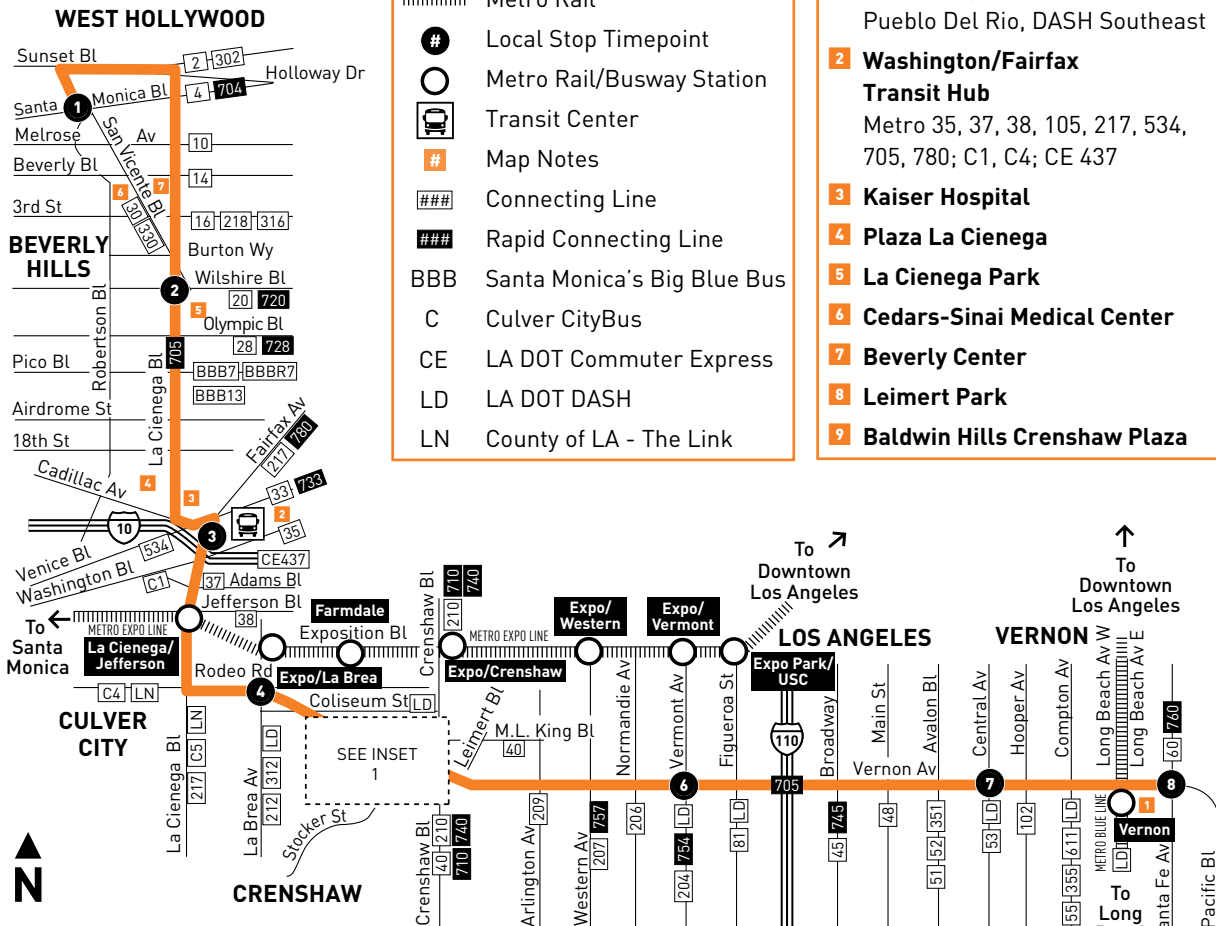

LEGEND

-  Line 105 Route
-  Metro Rail
-  Local Stop Timepoint
-  Metro Rail/Busway Station
-  Transit Center
-  Map Notes
-  Connecting Line
-  Rapid Connecting Line
- BBB Santa Monica's Big Blue Bus
- C Culver CityBus
- CE LA DOT Commuter Express
- LD LA DOT DASH
- LN County of LA - The Link

MAP NOTES

- 1 Vernon Station**
Metro 105, 611, 705; DASH
Pueblo Del Rio, DASH Southeast
- 2 Washington/Fairfax Transit Hub**
Metro 35, 37, 38, 105, 217, 534,
705, 780; C1, C4; CE 437
- 3 Kaiser Hospital**
- 4 Plaza La Cienega**
- 5 La Cienega Park**
- 6 Cedars-Sinai Medical Center**
- 7 Beverly Center**
- 8 Leimert Park**
- 9 Baldwin Hills Crenshaw Plaza**

INSET 1 - CRENSHAW/LEIMERT PARK ▲ N