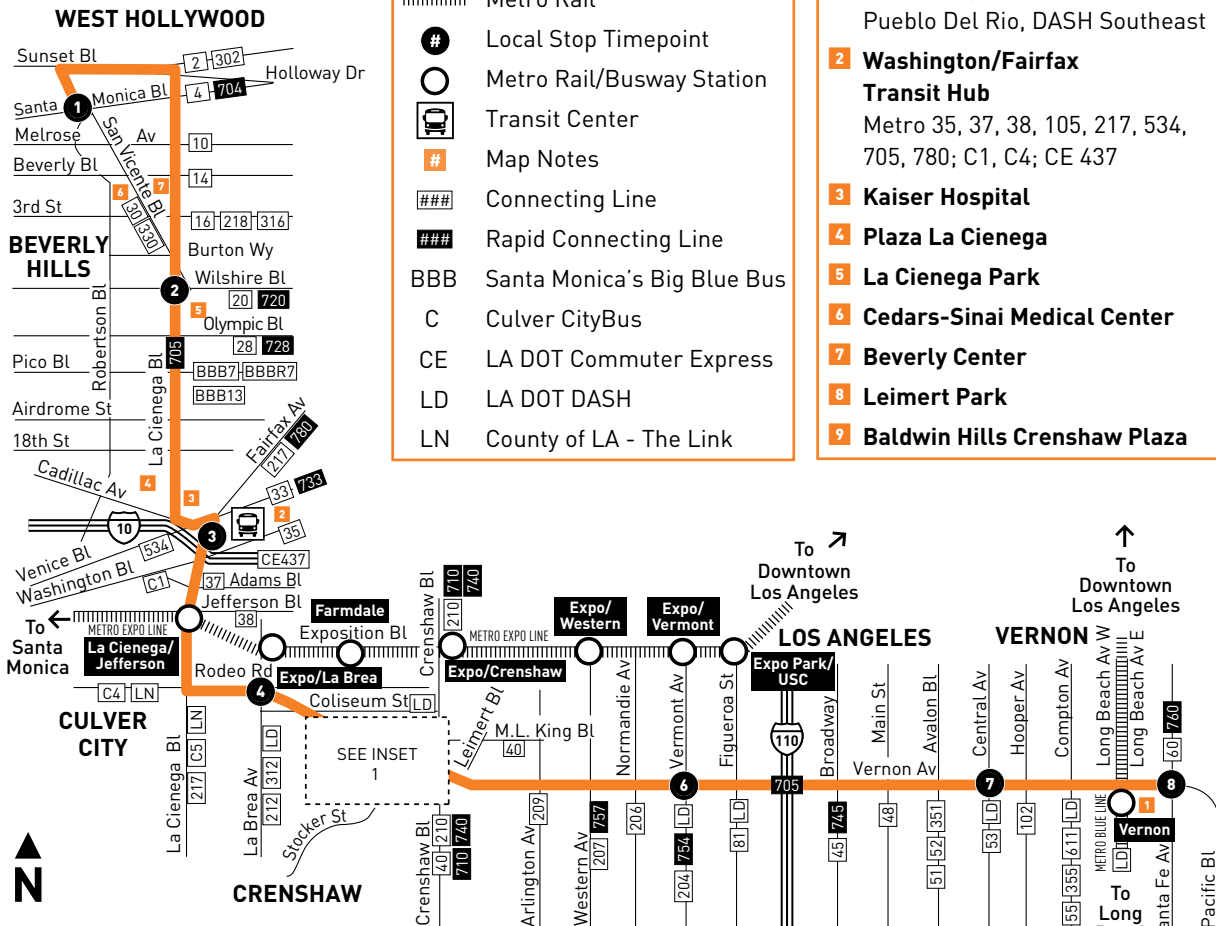

LEGEND

- Line 105 Route
- Metro Rail
- Local Stop Timepoint
- Metro Rail/Busway Station
- Transit Center
- Map Notes
- Connecting Line
- Rapid Connecting Line
- BBB Santa Monica's Big Blue Bus
- C Culver CityBus
- CE LA DOT Commuter Express
- LD LA DOT DASH
- LN County of LA - The Link

MAP NOTES

- 1 Vernon Station**
Metro 105, 611, 705; DASH
Pueblo Del Rio, DASH Southeast
- 2 Washington/Fairfax Transit Hub**
Metro 35, 37, 38, 105, 217, 534,
705, 780; C1, C4; CE 437
- 3 Kaiser Hospital**
- 4 Plaza La Cienega**
- 5 La Cienega Park**
- 6 Cedars-Sinai Medical Center**
- 7 Beverly Center**
- 8 Leimert Park**
- 9 Baldwin Hills Crenshaw Plaza**

INSET 1 - CRENSHAW/LEIMERT PARK ▲ N