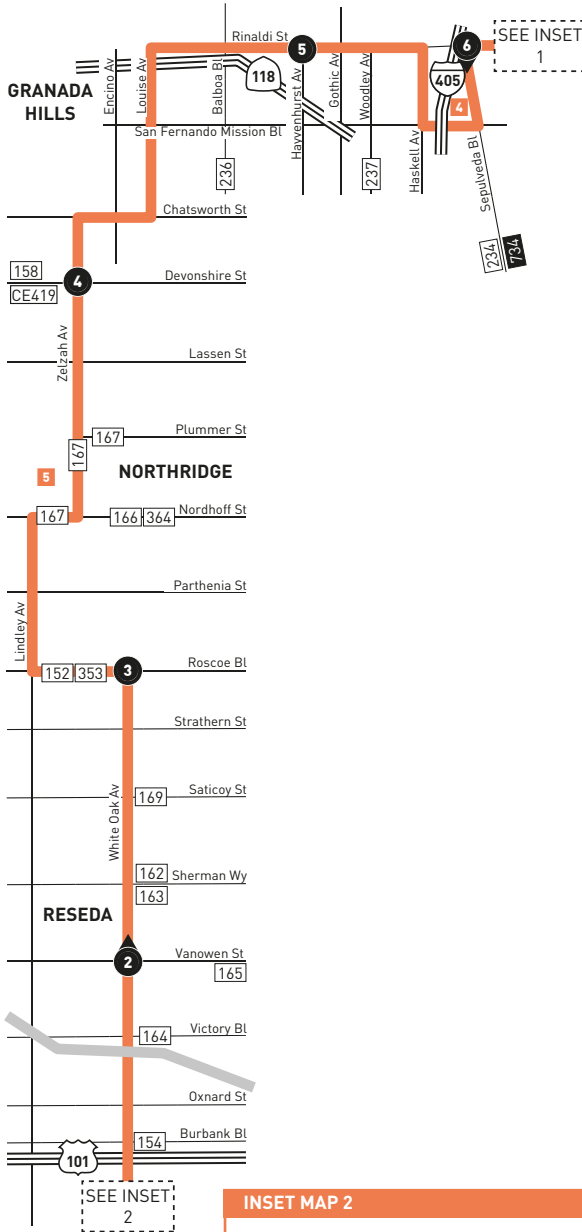

ROUTE MAP

LEGEND

- Route of Line 239
- Los Angeles River
- Local Stop Timepoint
- Local Stop Timepoint - Single Direction Only
- LADOT Commuter Express

INSET MAP 1

- Transit Center
- Metrolink Station
- Metrolink

MAP NOTES

- 1 Sylmar Station**
Metro 92, 230, 236, 239, 734, 794 (94 Weekends Only); CE 574; Metrolink Antelope Valley Line
- 2 Las Palmas Park**
- 3 Providence Holy Cross Medical Center**
- 4 Facey Medical Group**
- 5 California State University, Northridge**

Monday through Friday

239

Effective Jun 24 2018

Northbound Al Norte (Approximate Times / Tiempos Aproximados)

ENCINO	RESEDA	NORTHRIDGE	GRANADA HILLS	SYLMAR	
1	2	3	4	5	7
Zelzah & Ventura	White Oak & Vanowen	Roscoe & White Oak	Zelzah & Devonshire	Rinaldi & Hayvenhurst	Sylmar Station
5:11A	5:20A	5:26A	5:37A	5:47A	6:07A
6:03	6:12	6:19	6:32	6:44	7:06
7:09	7:19	7:26	7:44	7:56	8:18
8:13	8:23	8:29	8:43	8:54	9:15
9:13	9:23	9:29	9:43	9:53	10:14
10:12	10:22	10:28	10:43	10:54	11:15
11:12	11:22	11:28	11:43	11:54	12:15P
12:12P	12:22P	12:28P	12:45P	12:56P	1:17
1:13	1:23	1:29	1:46	1:57	2:20
2:18	2:28	2:34	2:51	3:04	3:31
3:15	3:26	3:32	3:49	4:02	4:27
4:08	4:20	4:26	4:42	4:55	5:20
5:10	5:22	5:28	5:44	5:57	6:21
6:18	6:29	6:35	6:50	7:01	7:22
7:26	7:36	7:42	7:55	8:06	8:24
8:33	8:42	8:47	8:59	9:09	9:27
9:40	9:49	9:54	10:05	10:15	10:33