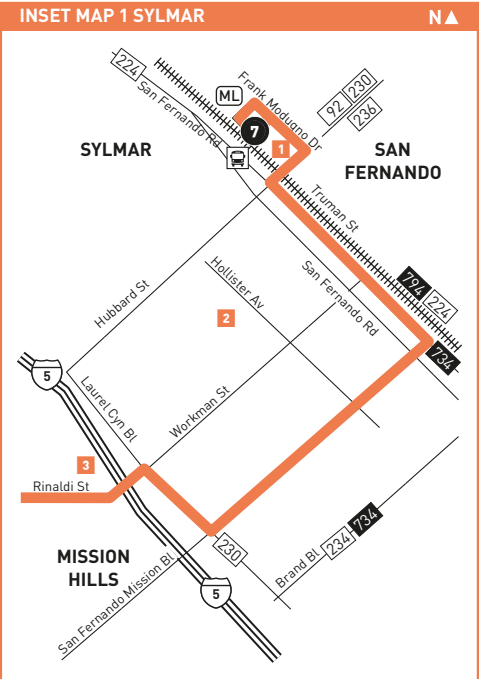

ROUTE MAP

LEGEND

- Route of Line 239
- Los Angeles River
- Local Stop Timepoint
- Local Stop Timepoint - Single Direction Only
- LADOT Commuter Express

INSET MAP 1

- Transit Center
- Metrolink Station
- Metrolink

MAP NOTES

- 1 Sylmar Station**
Metro 92, 230, 236, 239, 734, 794 (94 Weekends Only); CE 574; Metrolink Antelope Valley Line
- 2 Las Palmas Park**
- 3 Providence Holy Cross Medical Center**
- 4 Facey Medical Group**
- 5 California State University, Northridge**

Monday through Friday

239

Effective Jun 24 2018

Northbound Al Norte (Approximate Times / Tiempos Aproximados)

ENCINO	RESEDA	NORTHRIDGE	GRANADA HILLS	SYLMAR	
1	2	3	4	5	7
Zelzah & Ventura	White Oak & Vanowen	Roscoe & White Oak	Zelzah & Devonshire	Rinaldi & Hayvenhurst	Sylmar Station
5:11A	5:20A	5:26A	5:37A	5:47A	6:07A
6:03	6:12	6:19	6:32	6:44	7:06
7:09	7:19	7:26	7:44	7:56	8:18
8:13	8:23	8:29	8:43	8:54	9:15
9:13	9:23	9:29	9:43	9:53	10:14
10:12	10:22	10:28	10:43	10:54	11:15
11:12	11:22	11:28	11:43	11:54	12:15P
12:12P	12:22P	12:28P	12:45P	12:56P	1:17
1:13	1:23	1:29	1:46	1:57	2:20
2:18	2:28	2:34	2:51	3:04	3:31
3:15	3:26	3:32	3:49	4:02	4:27
4:08	4:20	4:26	4:42	4:55	5:20
5:10	5:22	5:28	5:44	5:57	6:21
6:18	6:29	6:35	6:50	7:01	7:22
7:26	7:36	7:42	7:55	8:06	8:24
8:33	8:42	8:47	8:59	9:09	9:27
9:40	9:49	9:54	10:05	10:15	10:33