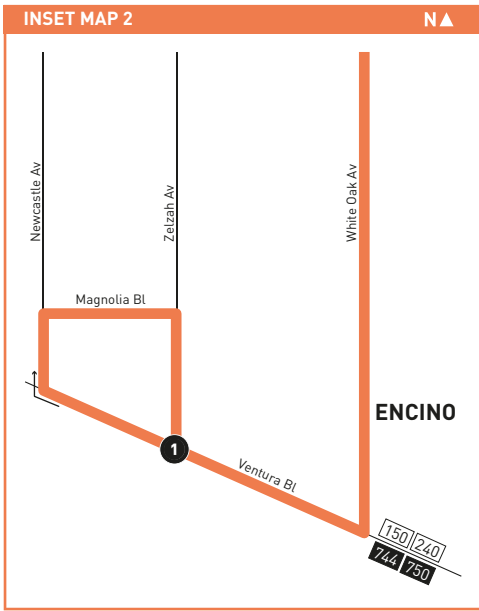

ROUTE MAP

LEGEND

- Route of Line 239
- Los Angeles River
- Local Stop Timepoint
- Local Stop Timepoint - Single Direction Only
- LADOT Commuter Express

INSET MAP 1

- Transit Center
- Metrolink Station
- Metrolink

MAP NOTES

- 1 Sylmar Station**
Metro 92, 230, 236, 239, 734, 794 (94 Weekends Only); CE 574; Metrolink Antelope Valley Line
- 2 Las Palmas Park**
- 3 Providence Holy Cross Medical Center**
- 4 Facey Medical Group**
- 5 California State University, Northridge**

Monday through Friday

239

Effective Jun 24 2018

Northbound Al Norte (Approximate Times / Tiempos Aproximados)

ENCINO	RESEDA	NORTHRIDGE	GRANADA HILLS	SYLMAR	
1	2	3	4	5	7
Zelzah & Ventura	White Oak & Vanowen	Roscoe & White Oak	Zelzah & Devonshire	Rinaldi & Hayvenhurst	Sylmar Station
5:11A	5:20A	5:26A	5:37A	5:47A	6:07A
6:03	6:12	6:19	6:32	6:44	7:06
7:09	7:19	7:26	7:44	7:56	8:18
8:13	8:23	8:29	8:43	8:54	9:15
9:13	9:23	9:29	9:43	9:53	10:14
10:12	10:22	10:28	10:43	10:54	11:15
11:12	11:22	11:28	11:43	11:54	12:15P
12:12P	12:22P	12:28P	12:45P	12:56P	1:17
1:13	1:23	1:29	1:46	1:57	2:20
2:18	2:28	2:34	2:51	3:04	3:31
3:15	3:26	3:32	3:49	4:02	4:27
4:08	4:20	4:26	4:42	4:55	5:20
5:10	5:22	5:28	5:44	5:57	6:21
6:18	6:29	6:35	6:50	7:01	7:22
7:26	7:36	7:42	7:55	8:06	8:24
8:33	8:42	8:47	8:59	9:09	9:27
9:40	9:49	9:54	10:05	10:15	10:33