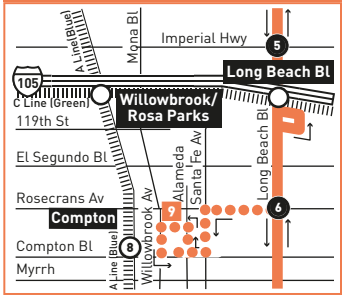

ROUTE MAP

▲ N

Area Served by Owl Trips Only
Connecting LB Service shown and service between 12 Midnight and 1 am.

INSET 1 - DOWNTOWN LOS ANGELES

▲ N

LEGEND

- Line 60 Route
- Line 60 Extended Owl Route
- Metro Rail
- # Local Stop Timepoint
- # Local Stop Timepoint - Single Direction Only
- Local Stop
- Local Stop - Single Direction Only
- Owl Timepoint
- ⊙ Metro Rail Station & Timepoint
- Metro Rail Station
- ⊞ Transit Center
- # Map Notes
- ### Connecting Line
- ### Rapid Connecting Line
- COM Compton Renaissance Transit System
- GA GTrans (Gardena)
- LB Long Beach Transit
- LD LADOT DASH
- LN County of LA - The Link
- M Montebello Bus Lines
- T Torrance Transit

INSET 1 - DOWNTOWN LOS ANGELES

- Metro Rail Station
- ⊞ Metro Rail Station Entrance

INSET 2 - OWL SERVICE ROUTE

▲ N

MAP NOTES

- 1 Greyhound Bus Station
Metro 18, 60, 62, 720
- 2 Pacific/Railroad Crossing
Metro 60, 105, 611, 705, 760
- 3 Long Beach Bl C Line (Green) Station
Metro 60, 251, 760; Lynwood Breeze Route A
- 4 Artesia A Line (Blue) Station
Metro 60, 130, 202, 205, 260, 762; LB51, LB52, LB61; T6; COM 5
- 5 Long Beach Memorial Hospital
Metro 60 Owl; LB51, LB52
- 6 Downtown Long Beach Station
Connecting services end between 12 Midnight and 1 am.
Metro 60 Owl, 232; LB21, 21A, 21B, LB46, LB61, LB94, LB111, LB121, LB151, LB191, Passport
- 7 Long Beach Arena
- 8 Long Beach Convention Center
- 9 Martin Luther King Jr. Transit Center/ Compton Station
A Line (Blue), Metro 51, 351, 55 Owl, 60 Owl, 125, 127, 128, 202; COM 1, 2, 3, 4, 5; GA3

Special Notes

- A** Waits at 7th & Broadway for transfer connections.
- B** Trip terminates at Long Beach & Palm 10-15 minutes before time shown.
- C** Trip originates at Long Beach & Palm 10-15 minutes after time shown.
- E** Trip terminates at Artesia Blue Line Station 5 minutes after time shown.
- F** Trip originates at Long Beach Bl Green Line Station 2 minutes before time shown.