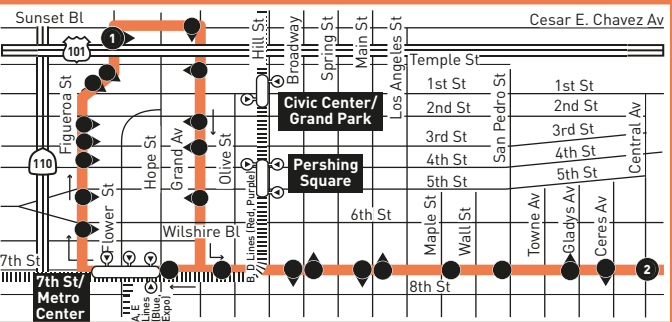

ROUTE MAP

▲ N

Area Served by Owl Trips Only
Connecting LB Service shown and service between 12 Midnight and 1 am.

INSET 1 - DOWNTOWN LOS ANGELES

▲ N

LEGEND

- Line 60 Route
- Line 60 Extended Owl Route
- Metro Rail
- # Local Stop Timepoint
- # Local Stop Timepoint - Single Direction Only
- Local Stop
- Local Stop - Single Direction Only
- Owl Timepoint
- ⊙ Metro Rail Station & Timepoint
- Metro Rail Station
- ⊞ Transit Center
- # Map Notes
- ### Connecting Line
- ### Rapid Connecting Line
- COM Compton Renaissance Transit System
- GA GTrans (Gardena)
- LB Long Beach Transit
- LD LADOT DASH
- LN County of LA - The Link
- M Montebello Bus Lines
- T Torrance Transit

INSET 1 - DOWNTOWN LOS ANGELES

- Metro Rail Station
- ⊞ Metro Rail Station Entrance

INSET 2 - OWL SERVICE ROUTE

▲ N

MAP NOTES

- 1 Greyhound Bus Station
Metro 18, 60, 62, 720
- 2 Pacific/Railroad Crossing
Metro 60, 105, 611, 705, 760
- 3 Long Beach Bl C Line (Green) Station
Metro 60, 251, 760; Lynwood Breeze Route A
- 4 Artesia A Line (Blue) Station
Metro 60, 130, 202, 205, 260, 762; LB51, LB52, LB61; T6; COM 5
- 5 Long Beach Memorial Hospital
Metro 60 Owl; LB51, LB52
- 6 Downtown Long Beach Station
Connecting services end between 12 Midnight and 1 am.
Metro 60 Owl, 232; LB21, 21A, 21B, LB46, LB61, LB94, LB111, LB121, LB151, LB191, Passport
- 7 Long Beach Arena
- 8 Long Beach Convention Center
- 9 Martin Luther King Jr. Transit Center/ Compton Station
A Line (Blue), Metro 51, 351, 55 Owl, 60 Owl, 125, 127, 128, 202; COM 1, 2, 3, 4, 5; GA3

Special Notes

- A** Waits at 7th & Broadway for transfer connections.
- B** Trip terminates at Long Beach & Palm 10-15 minutes before time shown.
- C** Trip originates at Long Beach & Palm 10-15 minutes after time shown.
- E** Trip terminates at Artesia Blue Line Station 5 minutes after time shown.
- F** Trip originates at Long Beach Bl Green Line Station 2 minutes before time shown.