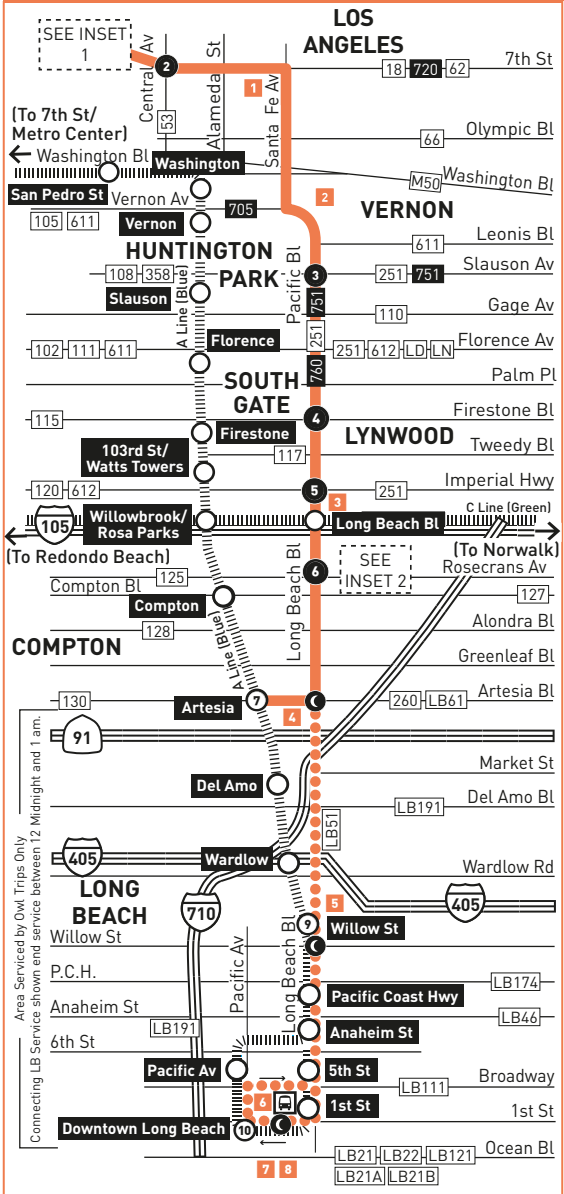

ROUTE MAP

▲ N

Area Served by Owl Trips Only
Connecting LB Service shown and service between 12 Midnight and 1 am.

INSET 1 - DOWNTOWN LOS ANGELES

▲ N

LEGEND

- Line 60 Route
- Line 60 Extended Owl Route
- Metro Rail
- # Local Stop Timepoint
- # Local Stop Timepoint - Single Direction Only
- Local Stop
- Local Stop - Single Direction Only
- Owl Timepoint
- ⊙ Metro Rail Station & Timepoint
- Metro Rail Station
- ⊞ Transit Center
- # Map Notes
- ### Connecting Line
- ### Rapid Connecting Line
- COM Compton Renaissance Transit System
- GA GTrans (Gardena)
- LB Long Beach Transit
- LD LADOT DASH
- LN County of LA - The Link
- M Montebello Bus Lines
- T Torrance Transit

INSET 1 - DOWNTOWN LOS ANGELES

- Metro Rail Station
- ⊞ Metro Rail Station Entrance

INSET 2 - OWL SERVICE ROUTE

▲ N

MAP NOTES

- 1 Greyhound Bus Station
Metro 18, 60, 62, 720
- 2 Pacific/Railroad Crossing
Metro 60, 105, 611, 705, 760
- 3 Long Beach Bl C Line (Green) Station
Metro 60, 251, 760; Lynwood Breeze Route A
- 4 Artesia A Line (Blue) Station
Metro 60, 130, 202, 205, 260, 762; LB51, LB52, LB61; T6; COM 5
- 5 Long Beach Memorial Hospital
Metro 60 Owl; LB51, LB52
- 6 Downtown Long Beach Station
Connecting services end between 12 Midnight and 1 am.
Metro 60 Owl, 232; LB21, 21A, 21B, LB46, LB61, LB94, LB111, LB121, LB151, LB191, Passport
- 7 Long Beach Arena
- 8 Long Beach Convention Center
- 9 Martin Luther King Jr. Transit Center/ Compton Station
A Line (Blue), Metro 51, 351, 55 Owl, 60 Owl, 125, 127, 128, 202; COM 1, 2, 3, 4, 5; GA3

Nextrip

Text "metro" and your intersection or stop number to 41411 (example: metro vignes&cesarechavez or metro 1563). You can also visit metro.net or call 511 and say "Nextrip".

Nextrip

Envíe un mensaje de texto con "Metro" y la intersección de la calle o el número de su parada al 41411. Nextrip le enviará un mensaje de texto con la próxima llegada de cada autobús en esa parada. También puede visitar metro.net o llamar al 511 y decir "Nextrip".