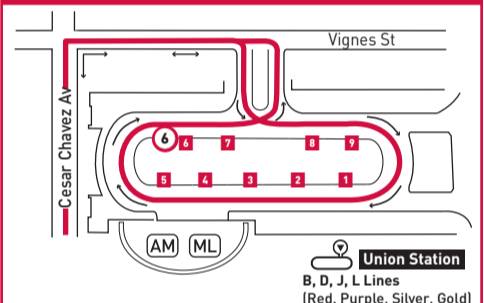

**DOWNTOWN LOS ANGELES**

**MAP NOTES**

- 1 Westfield Century City Shopping Center**
- 2 Staples Center**  
 Metro 4, 16, 28, 316, 704, 728;  
 AV 786; BBB5; C3, CE534, 573;  
 SC 792, 797

**INSET MAP 1 - DOWNTOWN LOS ANGELES**

**INSET MAP 2 - PATSAOURAS BUS PLAZA**

- 1** LAX FlyAway
- 2** AV 785; LADOT DASH D; Mt St Mary's College Shuttle
- 3** CE 431, 534; LADOT Bunker Hill Shuttle; SC 794
- 4** FT 699; OC 701; USC Shuttles: HSC, ICS, UPC, Soto
- 5** Metro 40, 442, 704
- 6** Metro 33 (Owl trips), 728, 733
- 7** Metro 745; Citadel Outlets Express
- 8** megabus.com
- 9** Discharge Only

**LEGEND**

- Line 728 Route
- Metro Rail
- Rapid Stop Timepoint
- Rapid Stop Timepoint - Single Direction Only
- Rapid Stop
- Rapid Stop - Single Direction Only
- Metro Rail Station & Timepoint
- Metro Rail Station
- Antelope Valley Transit Authority
- Santa Monica's Big Blue Bus
- Culver CityBus
- LADOT Commuter Express
- Foothill Transit
- LADOT DASH
- Orange County Bus
- Santa Clarita Transit
- Amtrak
- Metrolink

**INSET 1 - DOWNTOWN LOS ANGELES**

- Line 728 Route
- Metro Rail Station
- Metro Rail Station Entrance
- Metro Rail