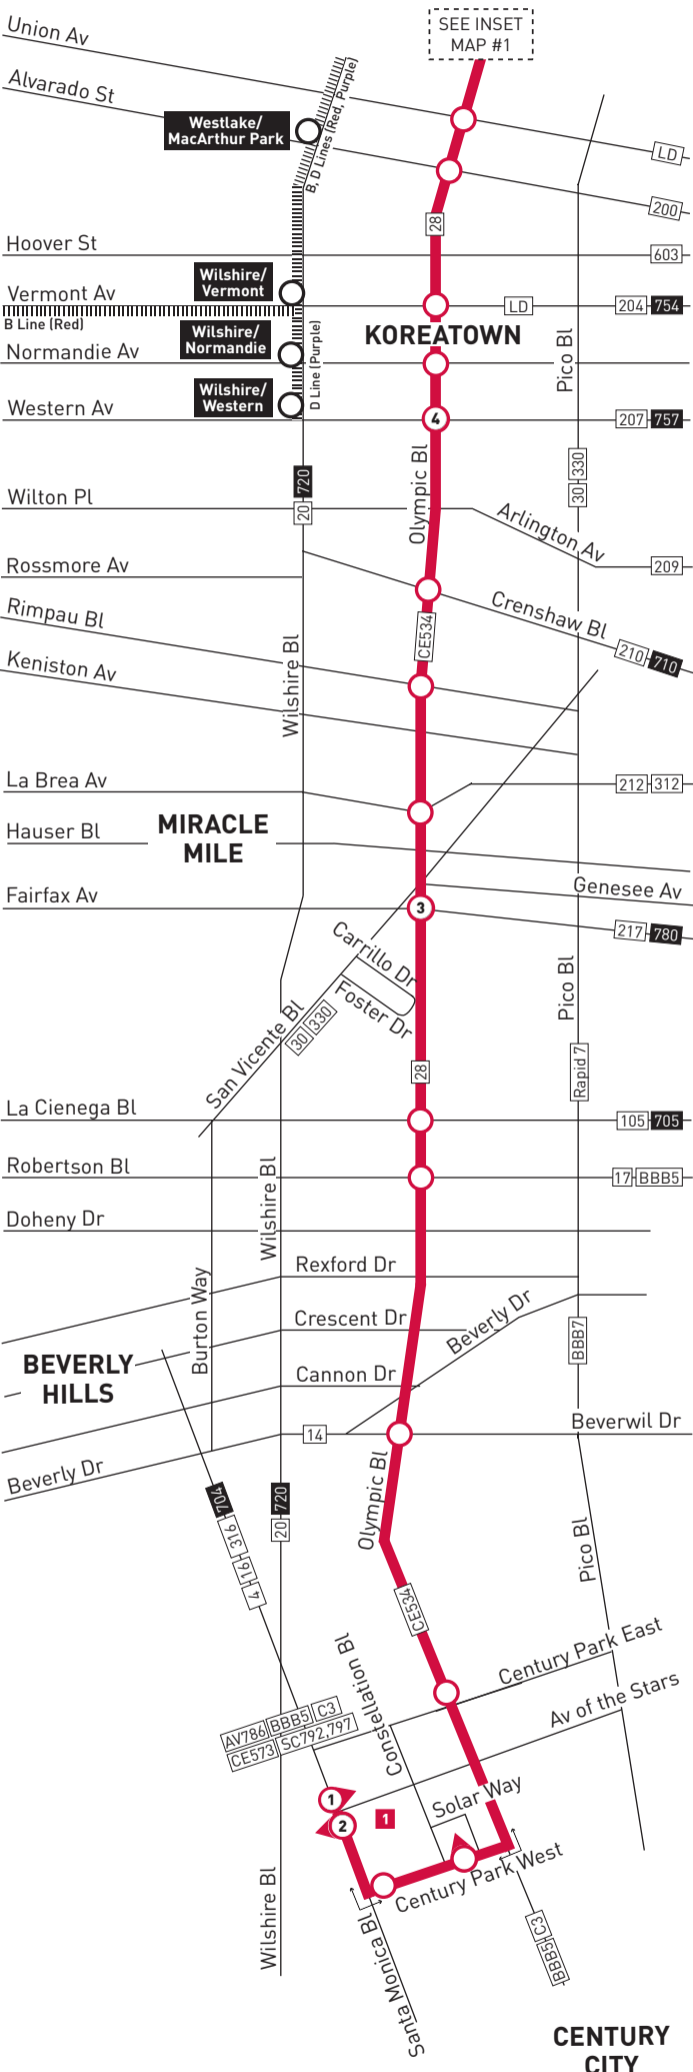

**DOWNTOWN LOS ANGELES**

**MAP NOTES**

- 1 Westfield Century City Shopping Center**
- 2 Staples Center**  
 Metro 4, 16, 28, 316, 704, 728;  
 AV 786; BBB5; C3, CE534, 573;  
 SC 792, 797

**INSET MAP 1 - DOWNTOWN LOS ANGELES**

**LEGEND**

- Line 728 Route
- Metro Rail
- Rapid Stop Timepoint
- Rapid Stop Timepoint - Single Direction Only
- Rapid Stop
- Rapid Stop - Single Direction Only
- Metro Rail Station & Timepoint
- Metro Rail Station
- Antelope Valley Transit Authority
- Santa Monica's Big Blue Bus
- Culver CityBus
- LADOT Commuter Express
- Foothill Transit
- LADOT DASH
- Orange County Bus
- Santa Clarita Transit
- Amtrak
- Metrolink

**INSET 1 - DOWNTOWN LOS ANGELES**

- Line 728 Route
- Metro Rail Station
- Metro Rail Station Entrance
- Metro Rail

### Nextrip

Text "metro" and your intersection or stop number to 41411 (example: metro vignes&cesarechavez or metro 1563). You can also visit metro.net or call 511 and say "Nextrip".