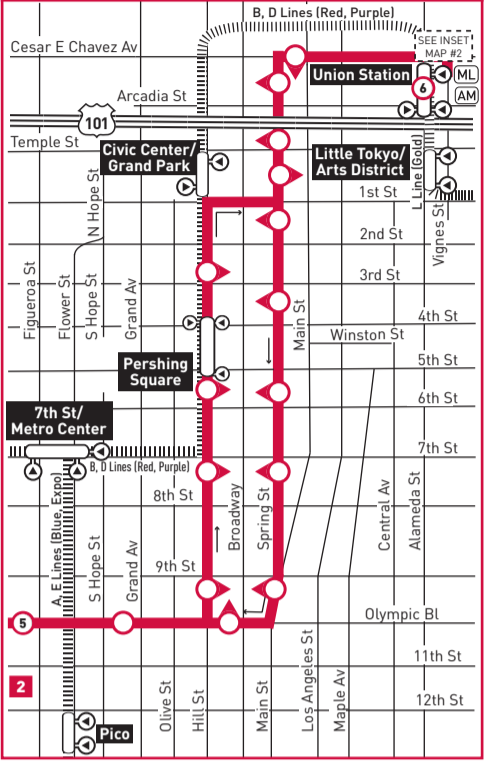

**DOWNTOWN LOS ANGELES**

**MAP NOTES**

- 1 Westfield Century City Shopping Center**
- 2 Staples Center**  
 Metro 4, 16, 28, 316, 704, 728;  
 AV 786; BBB5; C3, CE534, 573;  
 SC 792, 797

**INSET MAP 1 - DOWNTOWN LOS ANGELES**

**LEGEND**

- Line 728 Route
- Metro Rail
- Rapid Stop Timepoint
- Rapid Stop Timepoint - Single Direction Only
- Rapid Stop
- Rapid Stop - Single Direction Only
- Metro Rail Station & Timepoint
- Metro Rail Station
- Antelope Valley Transit Authority
- Santa Monica's Big Blue Bus
- Culver CityBus
- LADOT Commuter Express
- Foothill Transit
- LADOT DASH
- Orange County Bus
- Santa Clarita Transit
- Amtrak
- Metrolink

**INSET 1 - DOWNTOWN LOS ANGELES**

- Line 728 Route
- Metro Rail Station
- Metro Rail Station Entrance
- Metro Rail

### Nextrip

Text "metro" and your intersection or stop number to 41411 (example: metro vignes&cesarechavez or metro 1563). You can also visit metro.net or call 511 and say "Nextrip".