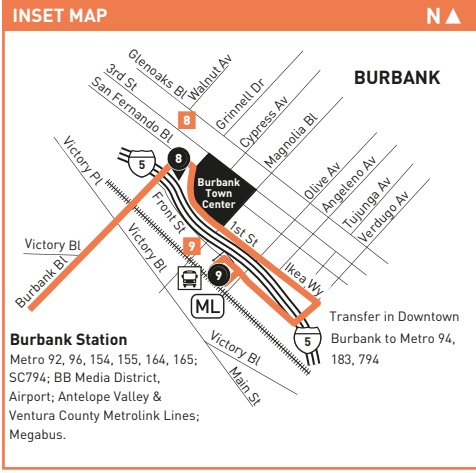

SEE INSET
1

Burbank Station
 Metro 92, 96, 154, 155, 164, 165;
 SC794; BB Media District,
 Airport; Antelope Valley &
 Ventura County Metrolink Lines;
 Megabus.
 Transfer in Downtown
 Burbank to Metro 94,
 183, 794

- LEGEND**
- Route of Line 154
 - Route of Orange Line
 - Los Angeles River
 - Ⓝ Local Stop Timepoint
 - Ⓝ▶ Local Stop Timepoint Single Direction only
 - Metro Red Line Station
 - Metro Orange Line Station
 - 🚏 Transit Center
 - ML Metrolink Station
 - AV Antelope Valley Transit Authority
 - BB Burbank Bus
 - CE Commuter Express
 - SC Santa Clarita Transit

- MAP NOTES**
- 1 Sepulveda Dam Recreation Area
 - 2 Encino Park & Ride
 - 3 Sepulveda Dam
 - 4 Van Nuys Orange Line Station
 Metro 154, 233, 237, 744, 788; LDVAN
 - 5 Los Angeles Valley College
 - 6 Laurel Plaza
 - 7 North Hollywood Red & Orange Line Stations
 Metro 152, 154, 162, 183, 224, 237, 353, 501, 656 Owl, Orange Line;
 CE549; BB Media District, BB NoHo Airport; CE549; SC757
 - 8 Burbank High School
 - 9 Burbank Station

Monday through Friday

154

Effective Jun 24 2018

Eastbound *Al Este* (Approximate Times / Tiempos Aproximados)

TARZANA		ENCINO	VAN NUYS	NORTH HOLLYWOOD			BURBANK
1 → 2		3	4	5	6	7	9
Burbank & Yolanda	Reseda & Ventura	Burbank & Balboa	Oxnard & Van Nuys	Oxnard & Laurel Canyon	North Hollywood Station	Oxnard & Vineland	Burbank Station
5:40A	5:44A	5:53A	6:05A	6:15A	6:23A	6:32A	6:50A
6:43	6:47	6:56	7:09	7:20	7:29	7:38	7:58
7:45	7:49	7:59	8:14	8:25	8:34	8:43	9:06
8:49	8:53	9:03	9:18	9:30	9:39	9:48	10:10
9:55	9:59	10:08	10:23	10:35	10:44	10:53	11:15
11:00	11:04	11:13	11:28	11:40	11:49	11:58	12:20P
12:05P	12:09P	12:18P	12:33P	12:45P	12:54P	1:04P	1:26
1:10	1:14	1:23	1:38	1:50	1:59	2:09	2:32
2:14	2:18	2:27	2:42	2:54	3:04	3:14	3:37
3:19	3:23	3:32	3:47	3:59	4:09	4:19	4:42
4:23	4:27	4:36	4:51	5:03	5:14	5:24	5:47
5:30	5:34	5:43	5:58	6:09	6:19	6:29	6:51
6:36	6:40	6:49	7:03	7:14	7:24	7:34	7:56