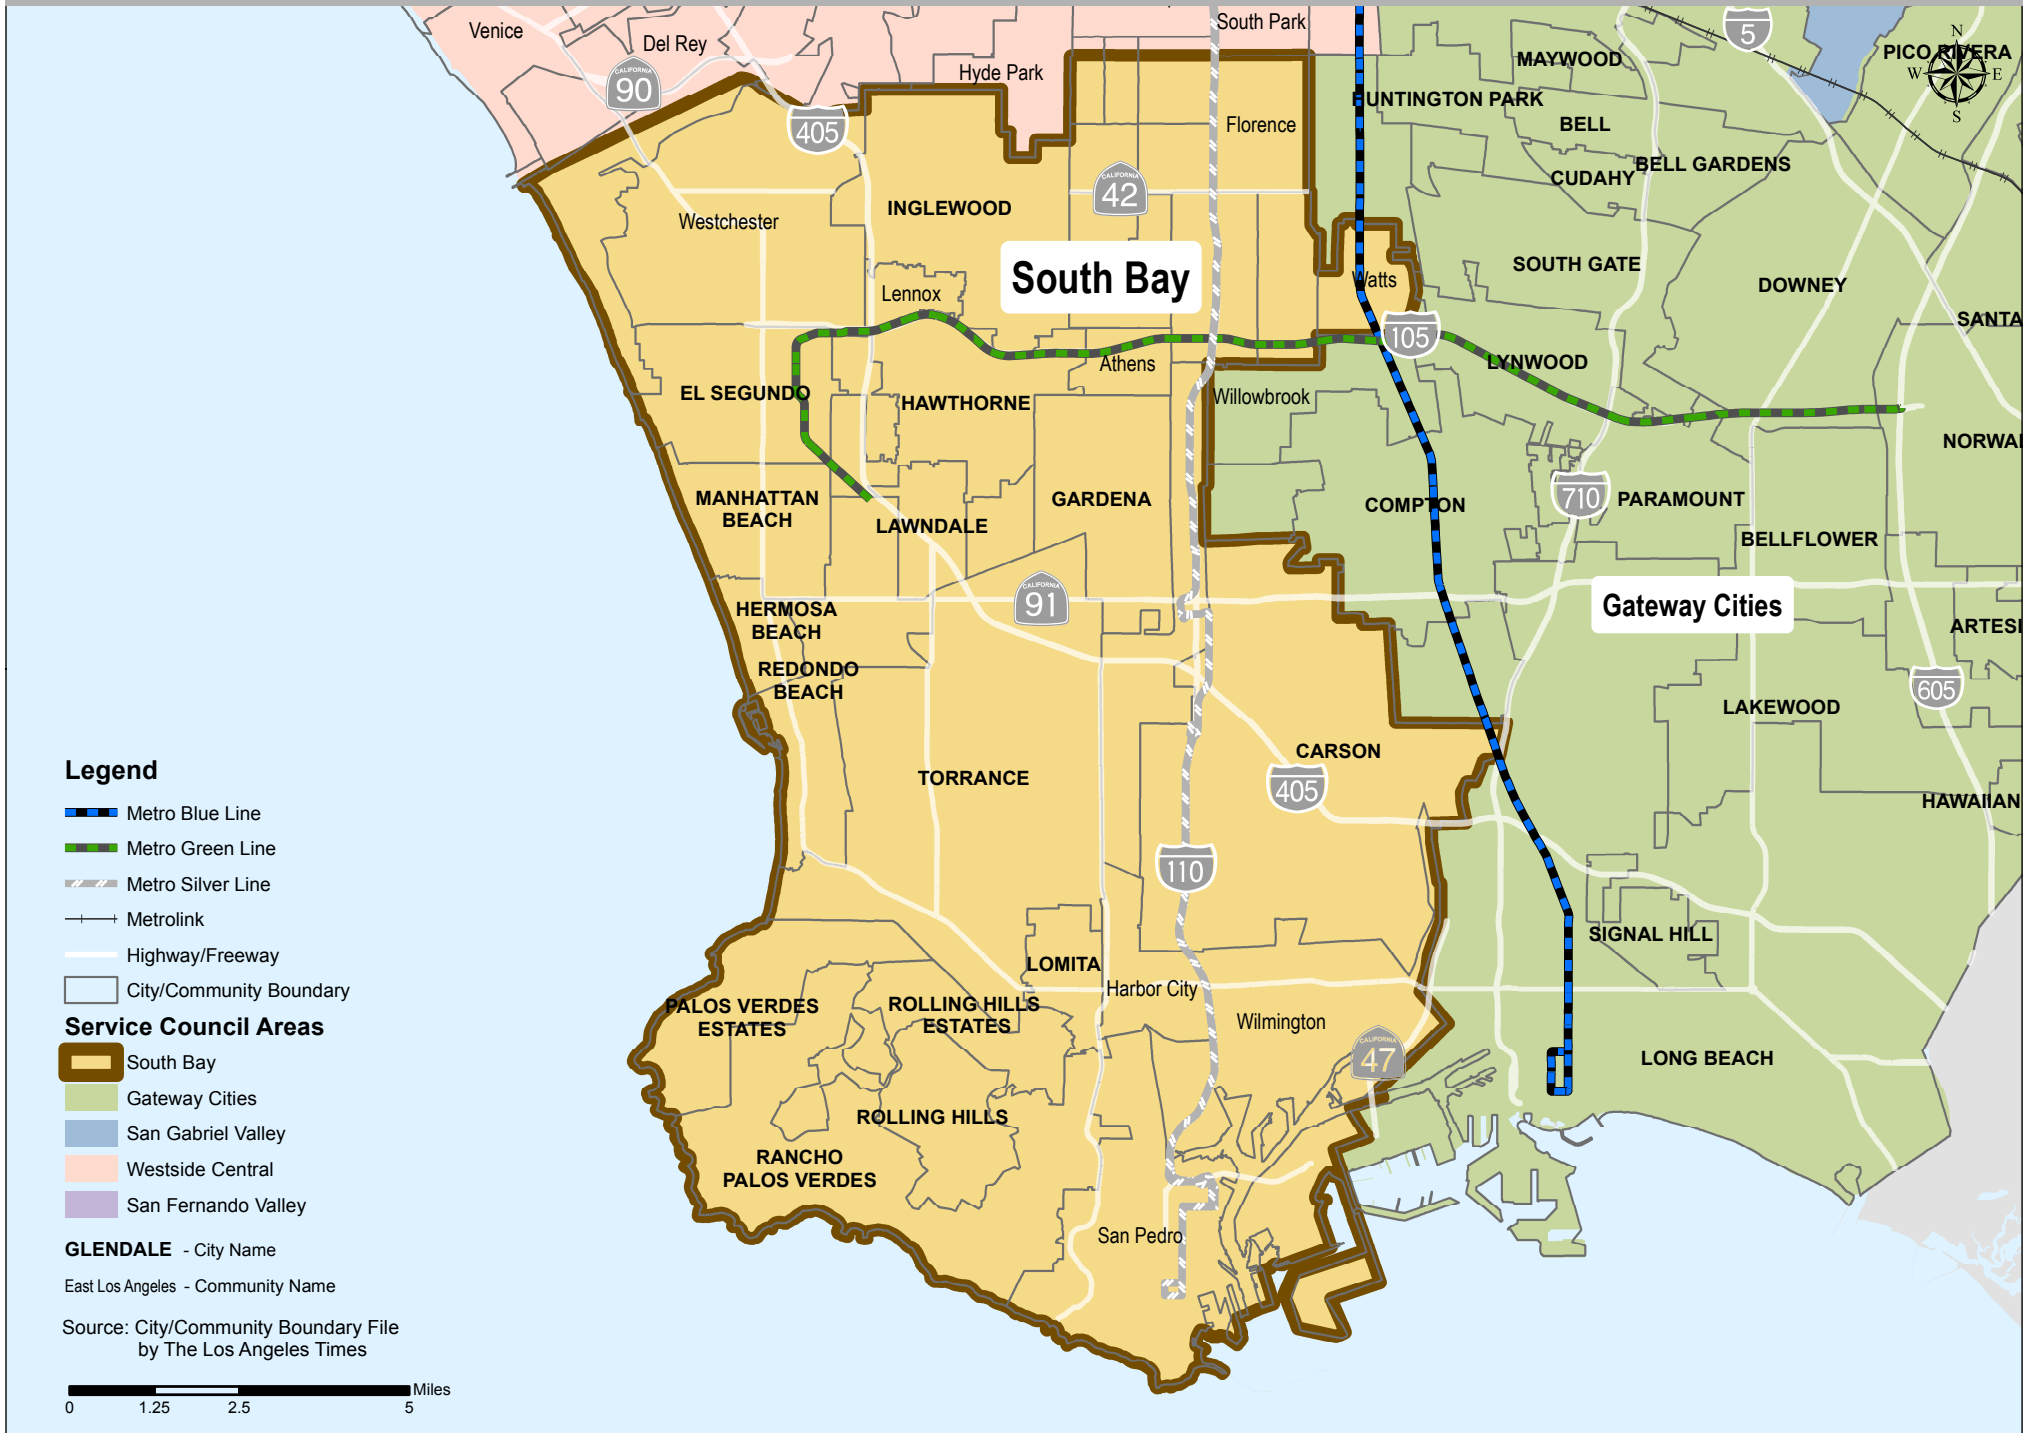

Service Council Areas - South Bay

Legend

- Metro Blue Line
- Metro Green Line
- Metro Silver Line
- Metrolink
- Highway/Freeway
- City/Community Boundary

Service Council Areas

- South Bay
- Gateway Cities
- San Gabriel Valley
- Westside Central
- San Fernando Valley

GLENDALE - City Name

East Los Angeles - Community Name

Source: City/Community Boundary File
by The Los Angeles Times