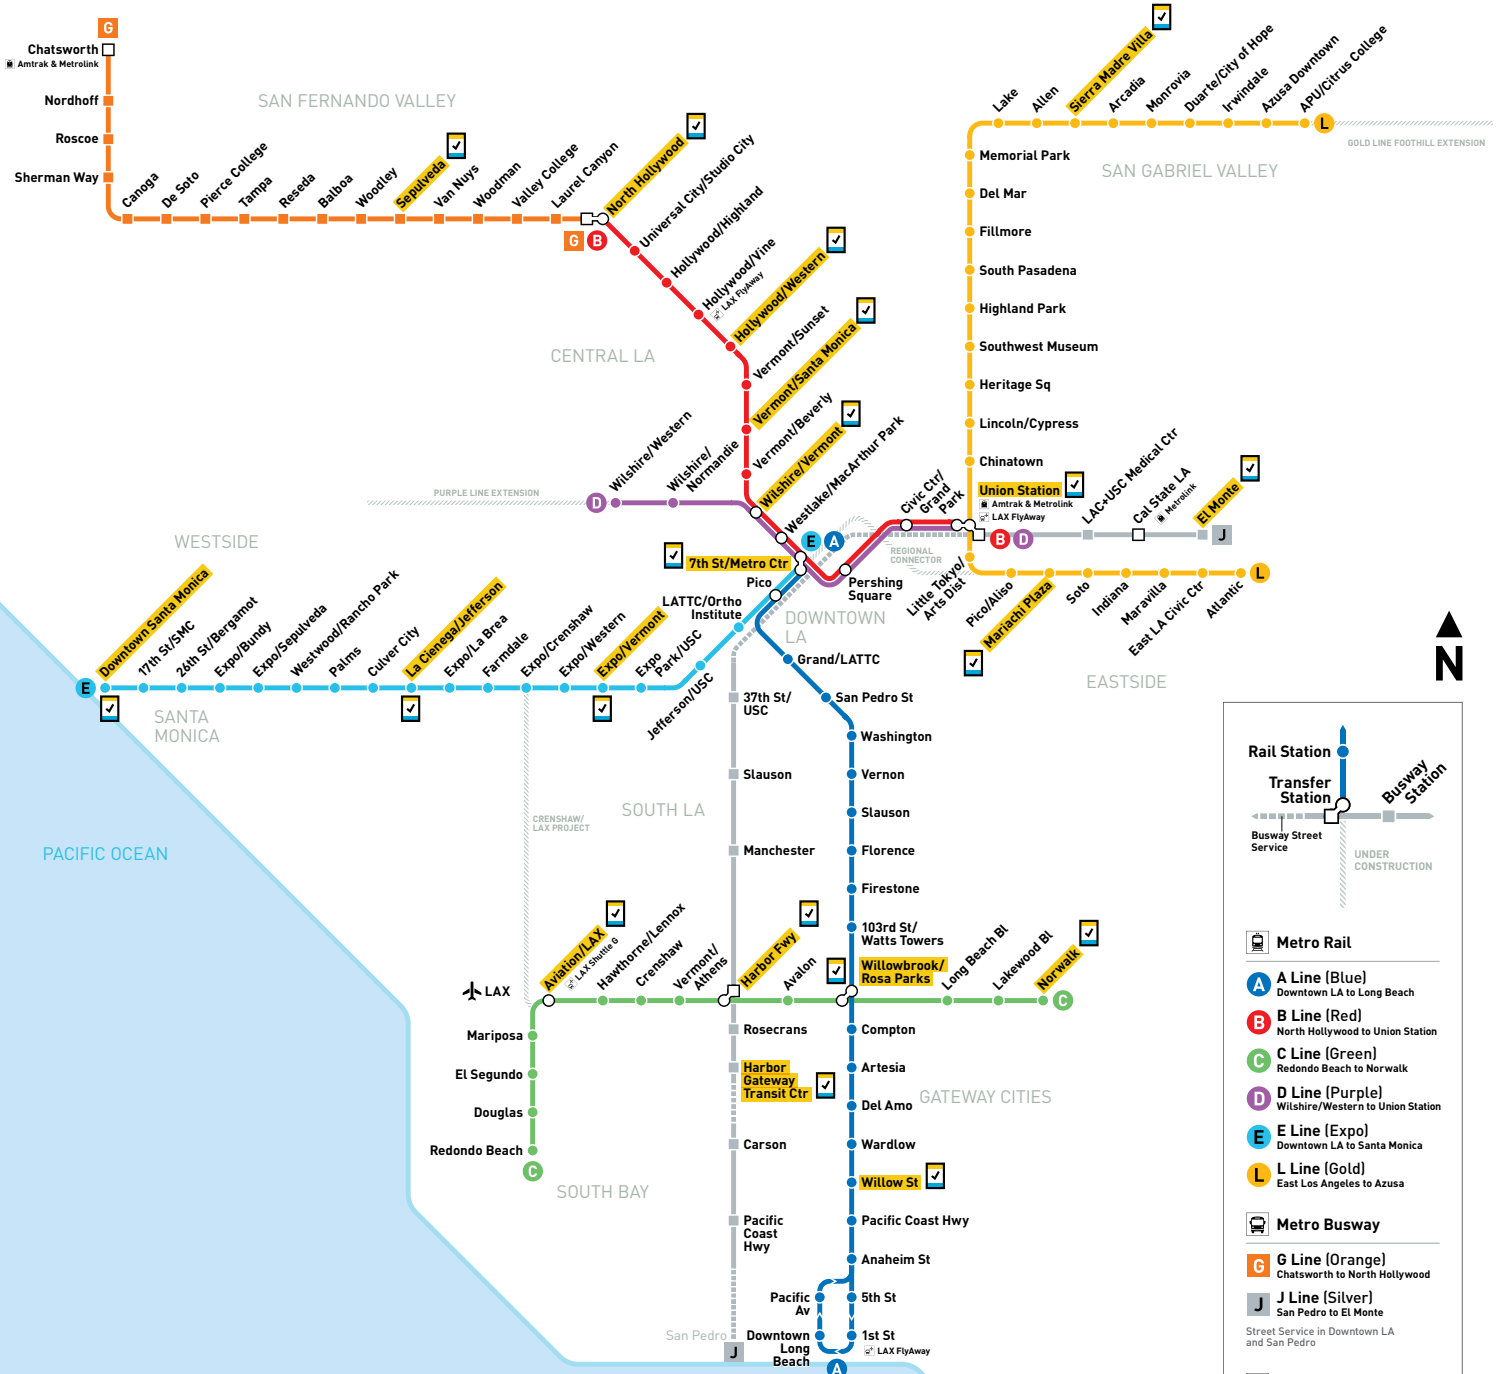

# VOTE EARLY AND SAFELY.

Drop off your ballot in a secure drop box at these 19 Metro stations in yellow. Get the details at [metro.net/vote2020](http://metro.net/vote2020).

**Rail Station**  
**Transfer Station**  
**Busway Station**

**Metro Rail**

- A Line (Blue)** Downtown LA to Long Beach
- B Line (Red)** North Hollywood to Union Station
- C Line (Green)** Redondo Beach to Norwalk
- D Line (Purple)** Wilshire/Western to Union Station
- E Line (Expo)** Downtown LA to Santa Monica
- L Line (Gold)** East Los Angeles to Azusa

**Metro Busway**

- G Line (Orange)** Chatsworth to North Hollywood
- J Line (Silver)** San Pedro to El Monte

Street Service in Downtown LA and San Pedro

**Regional Rail**

**Amtrak**  
amtrak.com

**MetroLink**  
metrolinkirains.com

**Airport Shuttle**

**LAX Flyaway**  
lawa.org/flyaway

**LAX Shuttle (free)**  
lawa.org

**OCT 2020** Subject to Change

EVERY VOTE IN

Subject to change. Check [metro.net/vote2020](http://metro.net/vote2020) for latest details and locations.