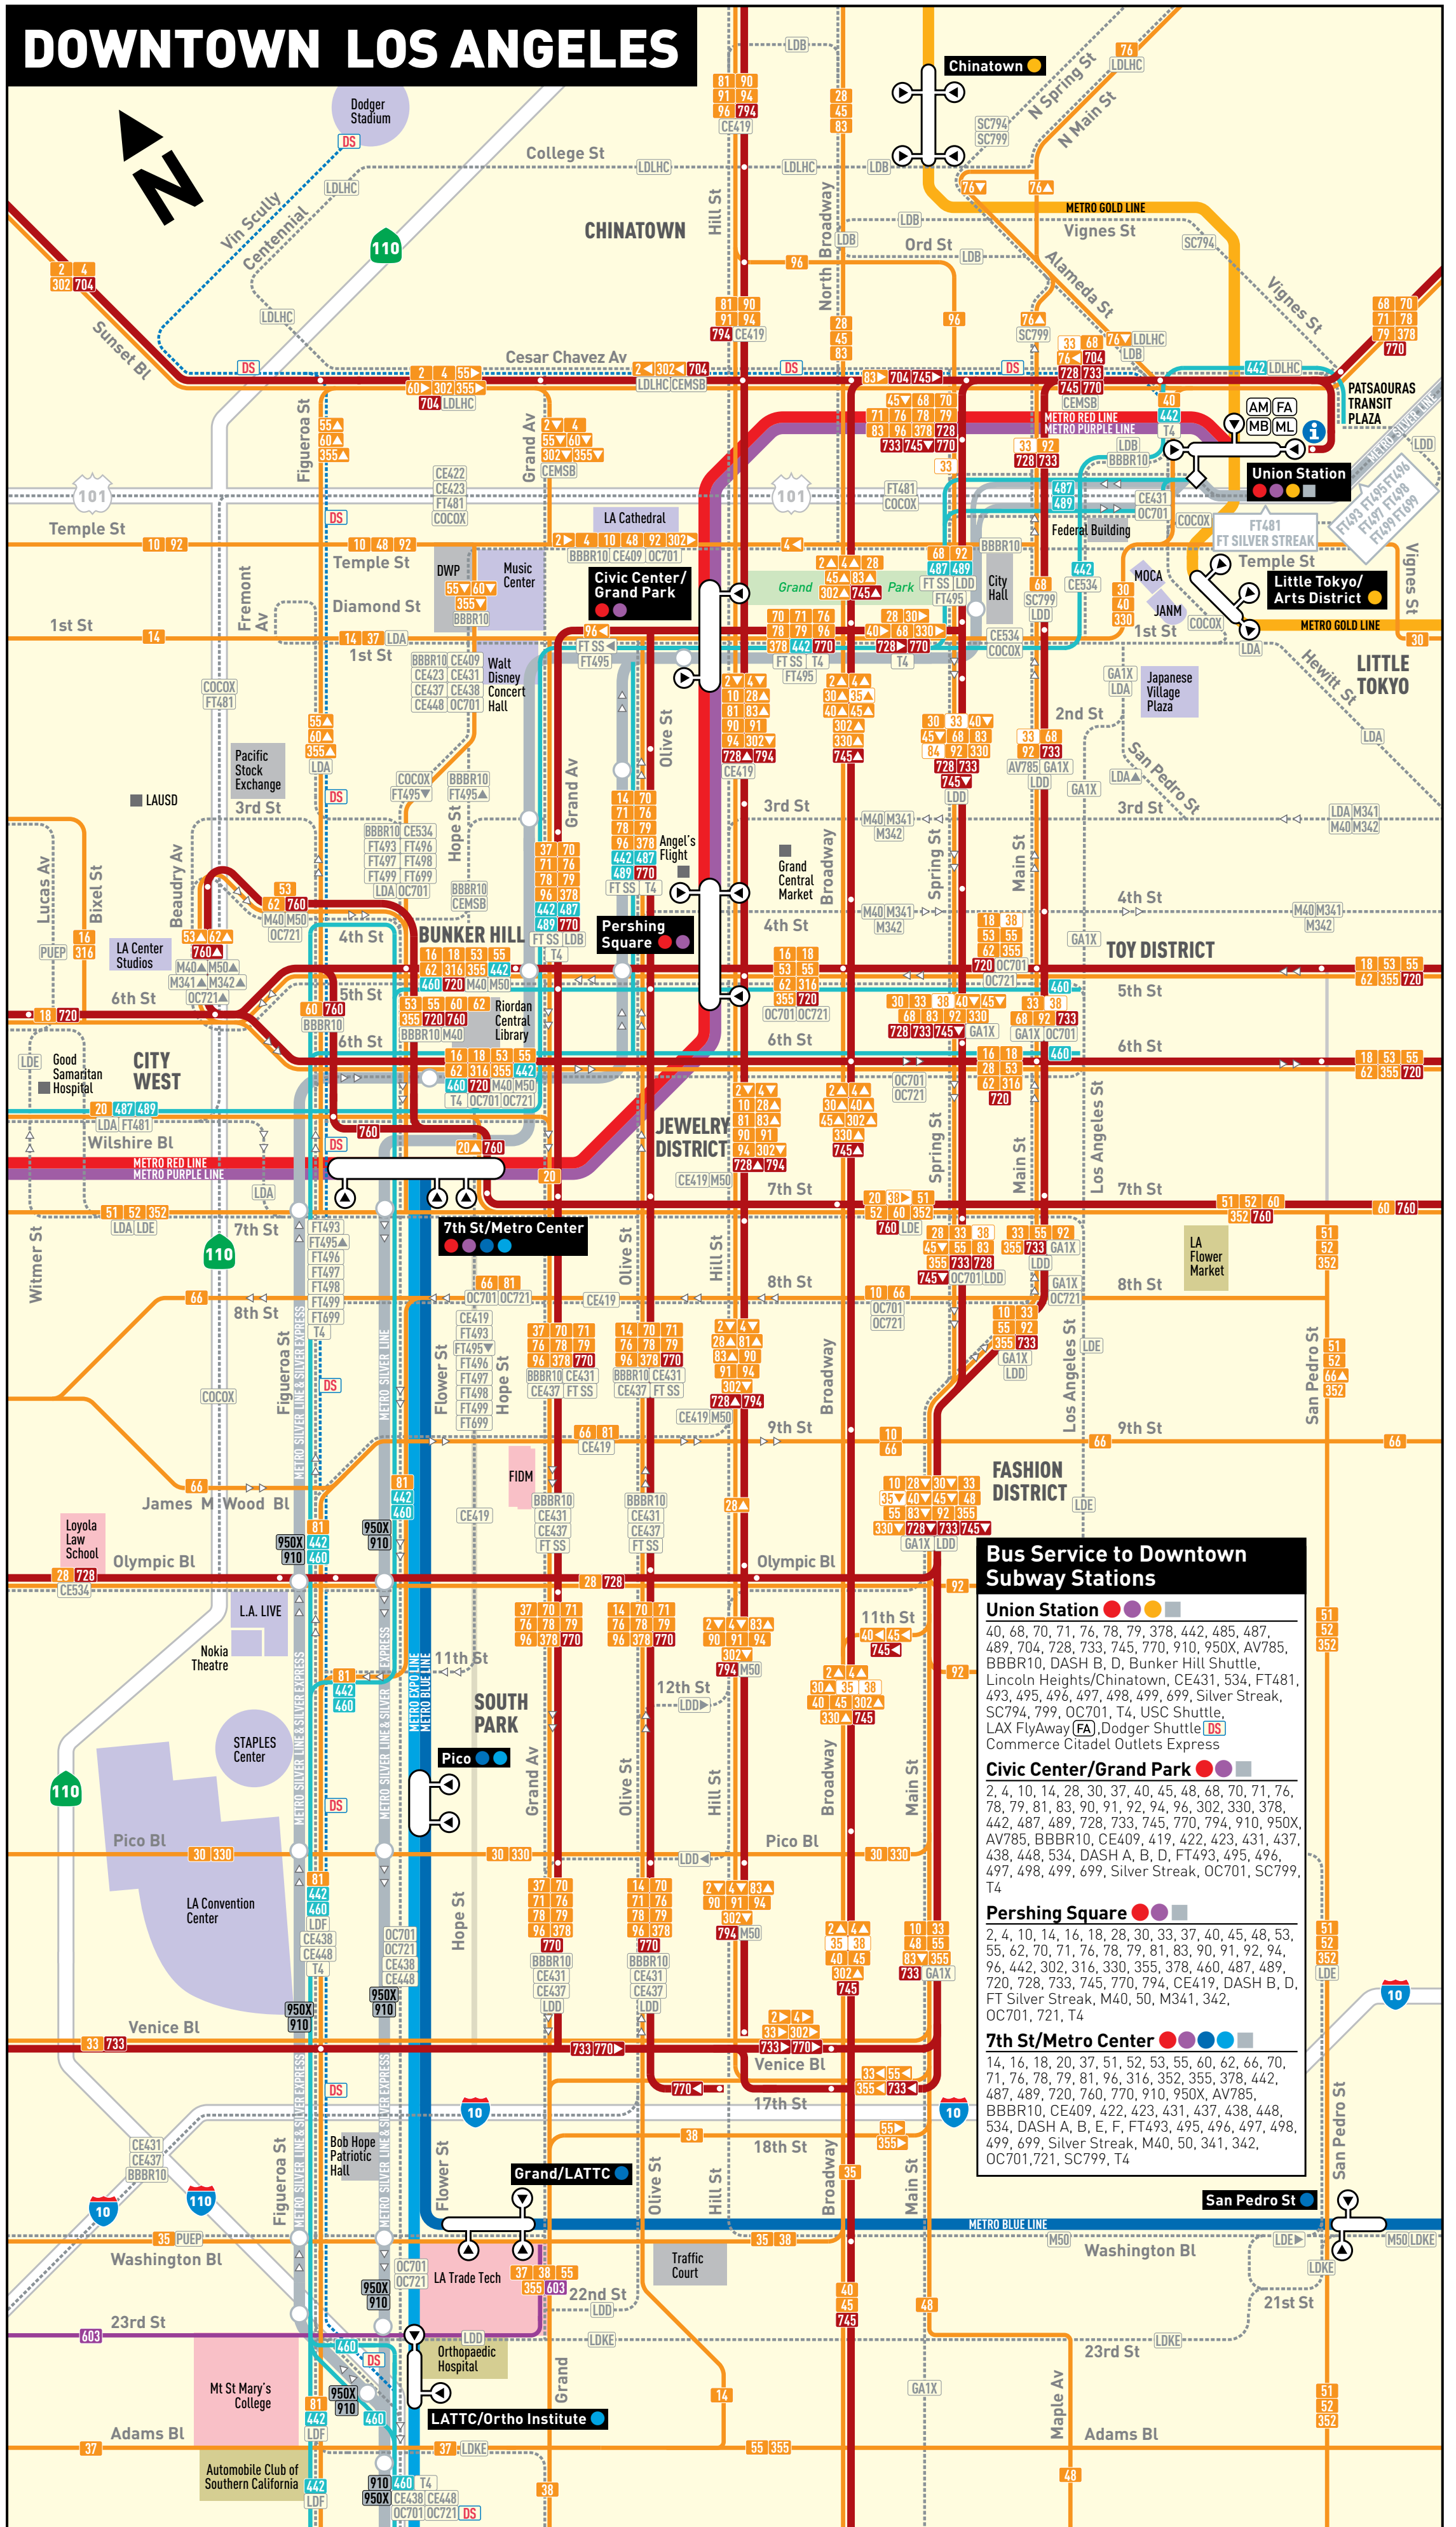

DOWNTOWN LOS ANGELES

Bus Service to Downtown Subway Stations

Union Station ●●●●●

40, 68, 70, 71, 76, 78, 79, 378, 442, 485, 487, 489, 704, 728, 733, 745, 770, 910, 950X, AV785, BBBR10, DASH B, D, Bunker Hill Shuttle, Lincoln Heights/Chinatown, CE431, 534, FT481, 493, 495, 496, 497, 498, 499, 699, Silver Streak, SC794, 799, OC701, T4, USC Shuttle, LAX FlyAway (FA), Dodger Shuttle (DS), Commerce Citadel Outlets Express

Civic Center/Grand Park ●●●●

2, 4, 10, 14, 28, 30, 37, 40, 45, 48, 68, 70, 71, 76, 78, 79, 81, 83, 90, 91, 92, 94, 96, 302, 330, 378, 442, 487, 489, 728, 733, 745, 770, 794, 910, 950X, AV785, BBBR10, CE409, 419, 422, 423, 431, 437, 438, 448, 534, DASH A, B, D, FT493, 495, 496, 497, 498, 499, 699, Silver Streak, OC701, SC799, T4

Pershing Square ●●●

2, 4, 10, 14, 16, 18, 28, 30, 33, 37, 40, 45, 48, 53, 55, 62, 70, 71, 76, 78, 79, 81, 83, 90, 91, 92, 94, 96, 442, 302, 316, 330, 355, 378, 460, 487, 489, 720, 728, 733, 745, 770, 794, CE419, DASH B, D, FT Silver Streak, M40, 50, M341, 342, OC701, 721, T4

7th St/Metro Center ●●●●●

14, 16, 18, 20, 37, 51, 52, 53, 55, 60, 62, 66, 70, 71, 76, 78, 79, 81, 96, 316, 352, 355, 378, 442, 487, 489, 720, 760, 770, 910, 950X, AV785, BBBR10, CE409, 422, 423, 431, 437, 438, 448, 534, DASH A, B, E, F, FT493, 495, 496, 497, 498, 499, 699, Silver Streak, M40, 50, 341, 342, OC701, 721, SC799, T4