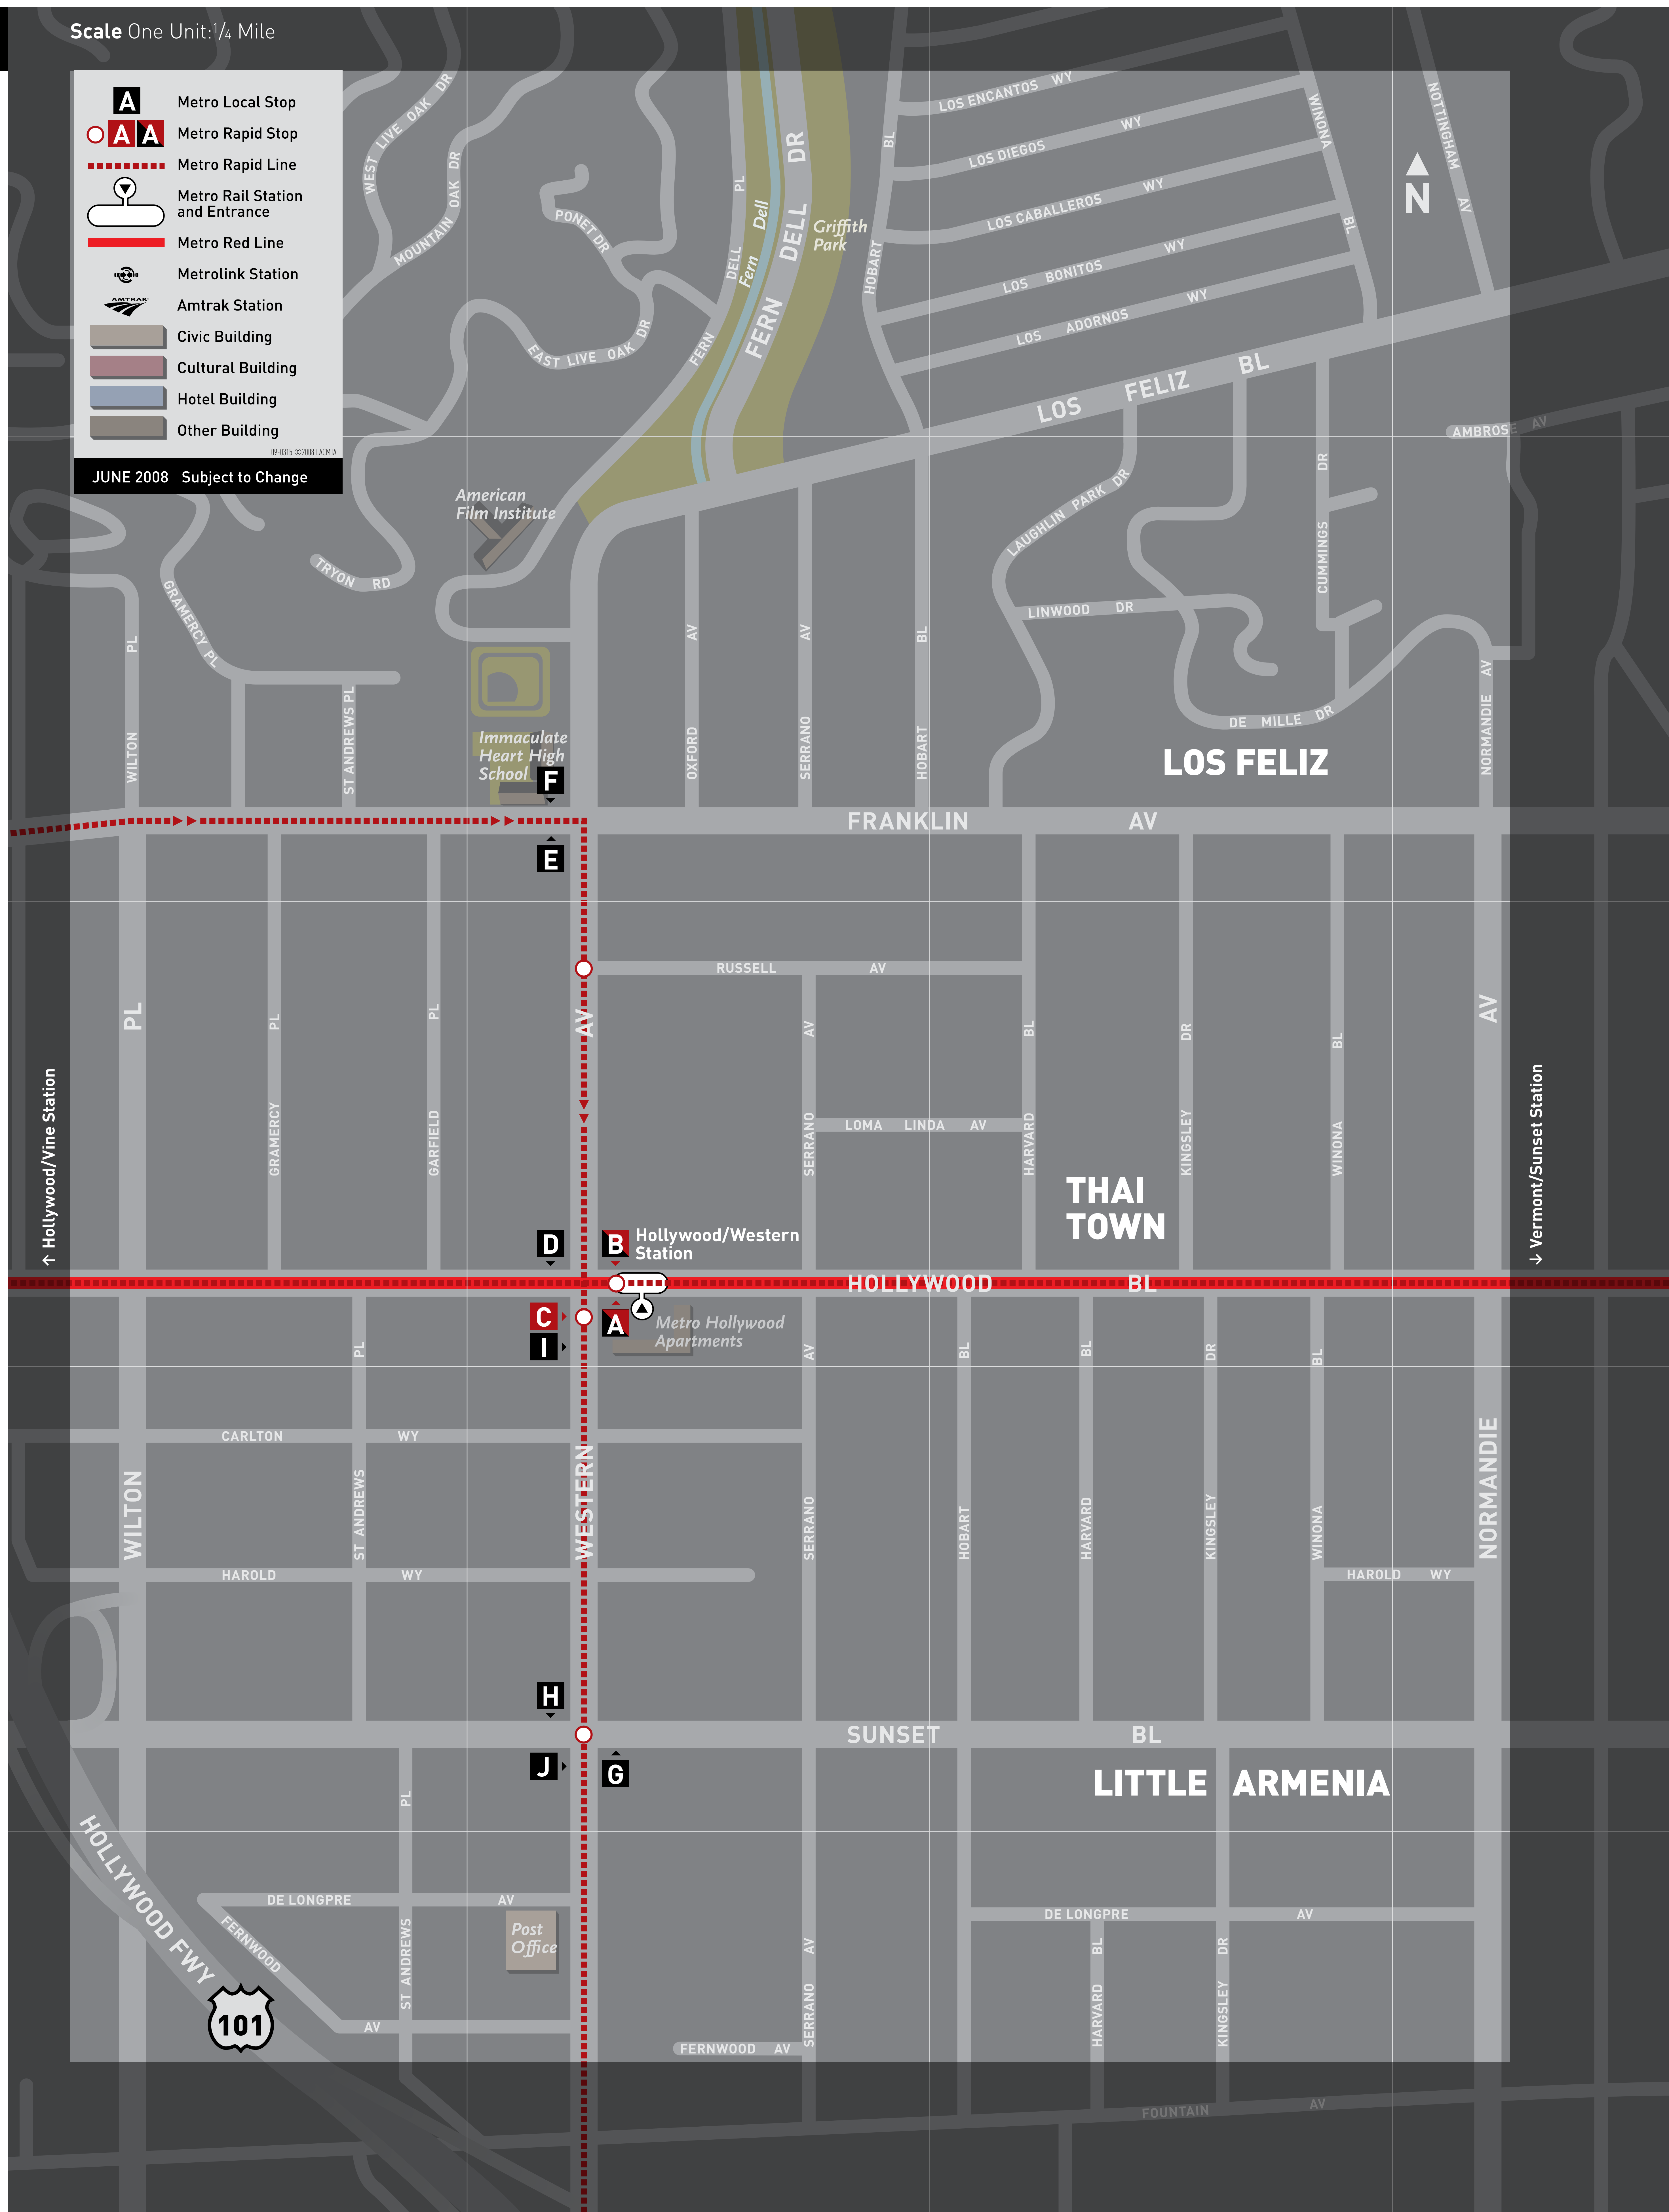

Hollywood/Western Connections

Destinations	Lines	Stops
Bel Air	2, 302	H
Brentwood	2, 302	H
Castellammare	2, 302	H
CBS Television City	217, 780	B
Chesterfield Square	207, 757	C I
Crenshaw		C
Metro Rail Station	757	C
Downtown Los Angeles	Metro Red Line ● 2, 302	G
Eagle Rock	180, 181, 780	A
Fairfax Av	217, 780	B
Fountain Av	DASH Hollywood	H J
Franklin Av	DASH Hollywood	E F
Glendale	180, 181, 780	A
Hollywood Bl - Eastbound	180, 181, 217, 780	A
Hollywood Bl - Westbound	180, 181, 217, 780	B
Immaculate Heart High School	Northwest corner of Western and Franklin	
Jefferson Park	207, 757	C I
L.A. LIVE	Metro Red Line ● 2, 302	G
Los Feliz	180, 181, 780	A
North Hollywood	Metro Red Line ●	
Pacific Palisades	2, 302	H
Pasadena	180, 181, 780	A
Sunset Bl	2, 302	G H
Thai Town	180, 181, 217, 780	A
UCLA	2, 302	H
Universal City/CityWalk	Metro Red Line ●	
Western Av	207, 757	C I
Westwood	2, 302	H
Municipal Bus Services		
LADOT Buses (DASH)		
DASH Hollywood		E F H J

Scale One Unit: 1/4 Mile

A Metro Local Stop
○ A A Metro Rapid Stop
--- Metro Rapid Line
 Metro Rail Station and Entrance
--- Metro Red Line
 Metrolink Station
 Amtrak Station
 Civic Building
 Cultural Building
 Hotel Building
 Other Building

JUNE 2008 Subject to Change

Metro

Connecting Services

	Metro Rail Lines: Red and Green
	Municipal Bus Services
DASH	LADOT DASH