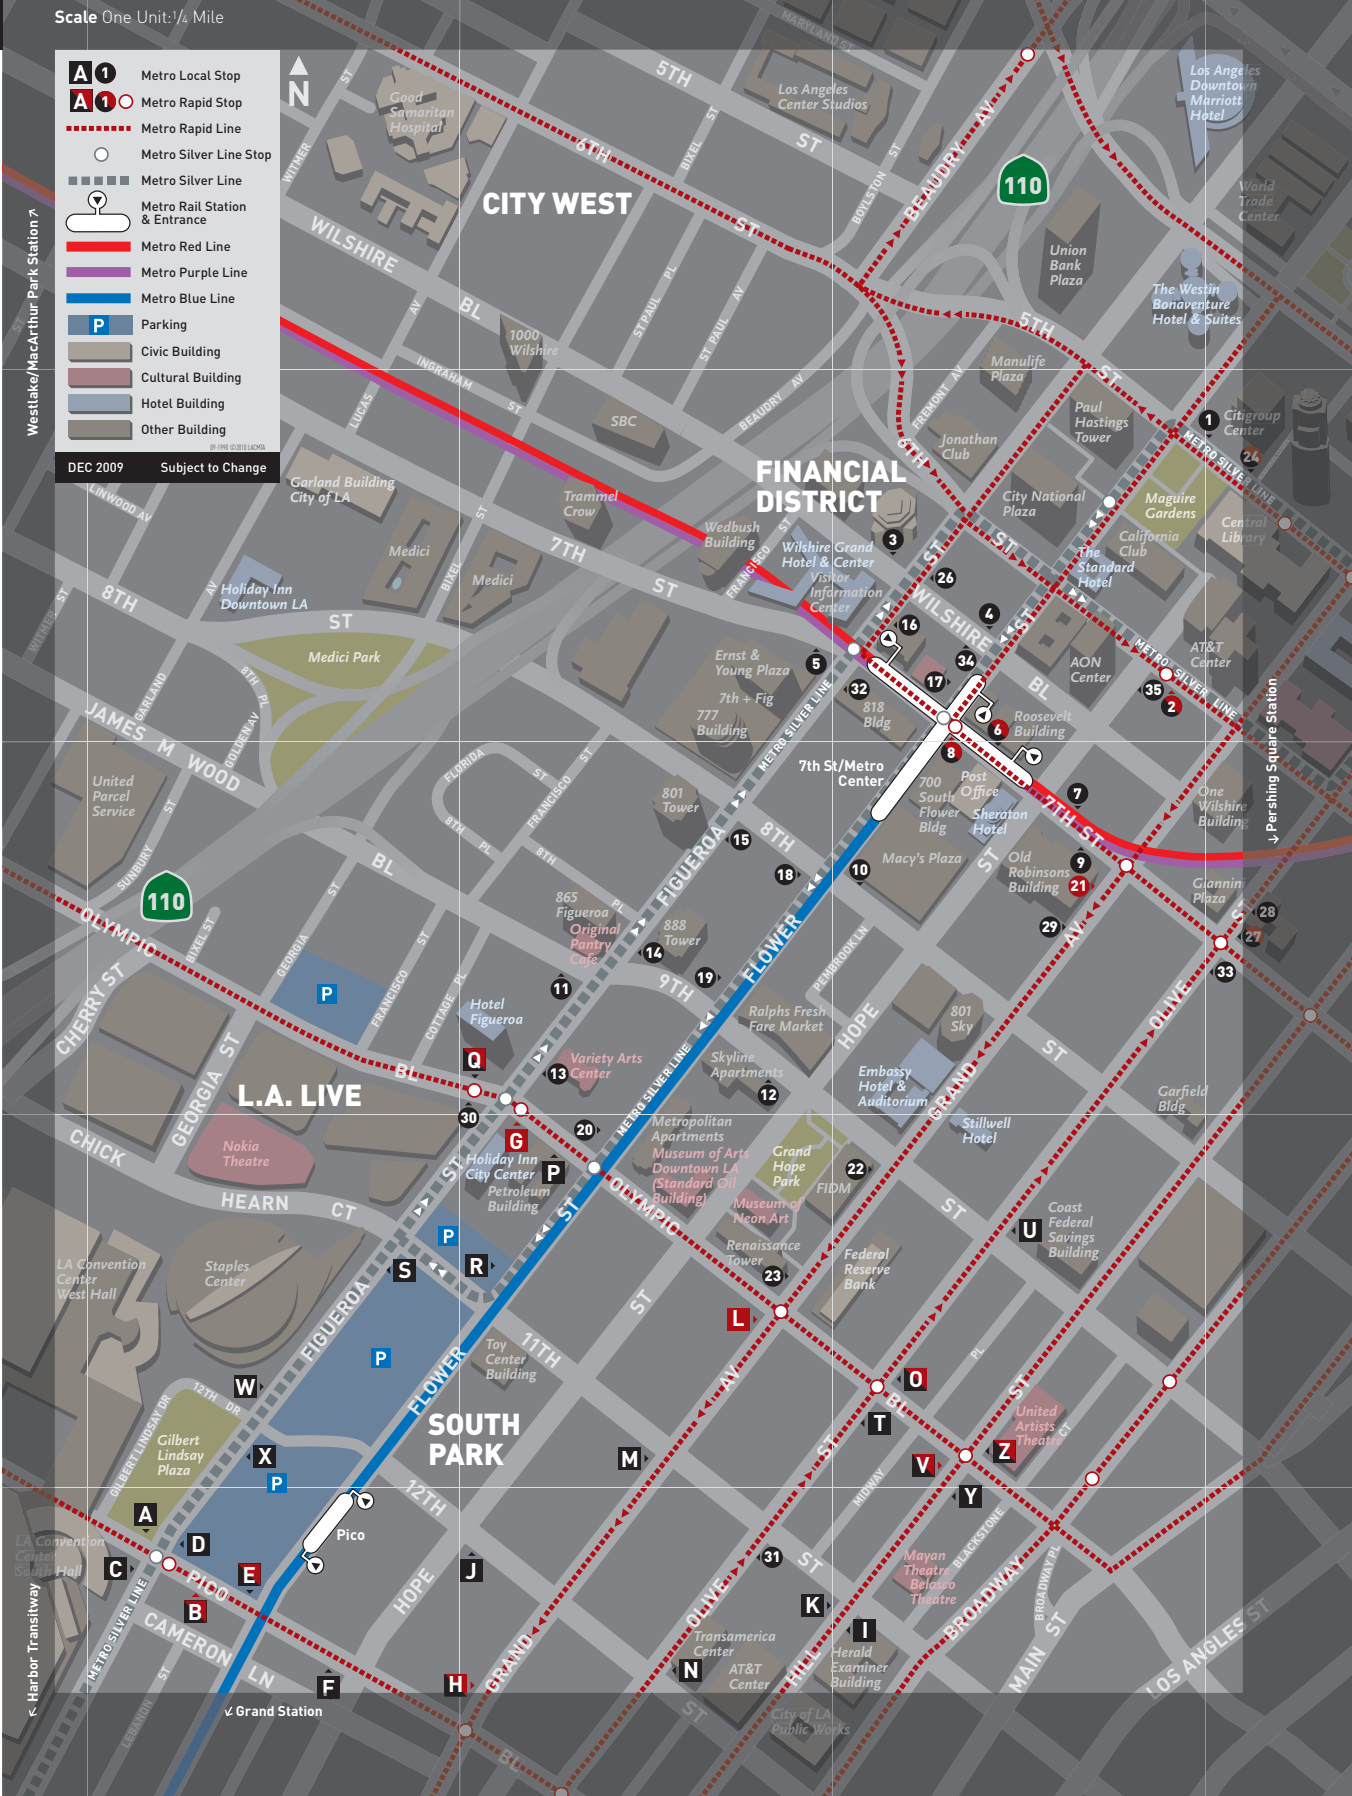

Destinations	Lines	Stops
Alhambra	76, 79, 79, 378, 485	[M][R][P][S][U][V][W][X][Y][Z]
Altadena via Lake Metro Rail Station	485	[M][R][P][S][U][V][W][X][Y][Z]
Anaheim	460	[M][R][P][S][U][V][W][X][Y][Z]
Arcadia via Huntington Dr	79	[M][R][P][S][U][V][W][X][Y][Z]
Artesia Transit Center	Metro Silver Line ■ 445, 450X	[M][R][P][S][U][V][W][X][Y][Z]
Azusa via Grand Av	FT499	[M][R][P][S][U][V][W][X][Y][Z]
Beverly Hills via Beverly Bl	14, 714	[M][R][P][S][U][V][W][X][Y][Z]
Beverly Hills via Olympic Bl	28, 728	[M][R][P][S][U][V][W][X][Y][Z]
Beverly Hills via Wilshire Bl	20, 720	[M][R][P][S][U][V][W][X][Y][Z]
Bob Hope Airport (BUR) [B]	94, 794	[M][R][P][S][U][V][W][X][Y][Z]
Buena Park	460	[M][R][P][S][U][V][W][X][Y][Z]
Burbank [B]	94, 96, 794, CE413	[M][R][P][S][U][V][W][X][Y][Z]
Cal State LA [C]	Metro Silver Line ■ 485, 487, 489, FT Silver Streak	[M][R][P][S][U][V][W][X][Y][Z]
Central Av	53, 753	[M][R][P][S][U][V][W][X][Y][Z]
Century City	28, 728, CE534	[M][R][P][S][U][V][W][X][Y][Z]
Cesar E Chavez Av	770	[M][R][P][S][U][V][W][X][Y][Z]
Chatsworth [C] via Devonshire St	CE419	[M][R][P][S][U][V][W][X][Y][Z]
Chinatown	81, 90, 91, 94, 794	[M][R][P][S][U][V][W][X][Y][Z]
Chino Park/Ride via Industry Park/Ride	FT497	[M][R][P][S][U][V][W][X][Y][Z]
City Terrace	70, 71	[M][R][P][S][U][V][W][X][Y][Z]
Civic Center Metro Rail Station	Metro Silver Line ■ 70, 71, 76, 78, 79, 81, 96, 378, 439, 442, 445, 485, 487, 489, 770	[M][R][P][S][U][V][W][X][Y][Z]
Dorneyland	460	[M][R][P][S][U][V][W][X][Y][Z]
Eagle Rock	81	[M][R][P][S][U][V][W][X][Y][Z]
East 1st St	30 (Late Night), 31	[M][R][P][S][U][V][W][X][Y][Z]
East 4th St	M40	[M][R][P][S][U][V][W][X][Y][Z]
East 7th St	26, 51, 52, 60, 352, 760, DASH E	[M][R][P][S][U][V][W][X][Y][Z]
East Beverly Bl	M40, M341, M342	[M][R][P][S][U][V][W][X][Y][Z]
East Olympic Bl	66, 366	[M][R][P][S][U][V][W][X][Y][Z]
East Washington Bl	M50	[M][R][P][S][U][V][W][X][Y][Z]
El Monte [E] via Busway	Metro Silver Line ■ FT Silver Streak	[M][R][P][S][U][V][W][X][Y][Z]
El Segundo	CE438	[M][R][P][S][U][V][W][X][Y][Z]
Exposition Park/Museums/LA Coliseum	81, DASH F	[M][R][P][S][U][V][W][X][Y][Z]
Farmers' Market/The Grove	16, 316	[M][R][P][S][U][V][W][X][Y][Z]
Figueras St	81, DASH F	[M][R][P][S][U][V][W][X][Y][Z]
Fullerton Park/Ride	440, DC721	[M][R][P][S][U][V][W][X][Y][Z]
Garvey Av	70, 770	[M][R][P][S][U][V][W][X][Y][Z]
Glendale	90, 91, 94, 794	[M][R][P][S][U][V][W][X][Y][Z]
Greyhound Bus Station [G]	60, 62, 760	[M][R][P][S][U][V][W][X][Y][Z]
Griffith Park/LA Zoo	96	[M][R][P][S][U][V][W][X][Y][Z]
Harbor Freeway Metro Rail Station	Metro Silver Line ■ 81, 445, 450X	[M][R][P][S][U][V][W][X][Y][Z]
Hawaiian Gardens	62	[M][R][P][S][U][V][W][X][Y][Z]
Hawthorne Metro Rail Station	442	[M][R][P][S][U][V][W][X][Y][Z]
Highland Park	81	[M][R][P][S][U][V][W][X][Y][Z]
Hollywood	Metro Red Line ■	[M][R][P][S][U][V][W][X][Y][Z]
Huntington Beach	OC701	[M][R][P][S][U][V][W][X][Y][Z]
Huntington Dr	78, 79, 378	[M][R][P][S][U][V][W][X][Y][Z]
Huntington Park	60, 760	[M][R][P][S][U][V][W][X][Y][Z]
Inglewood	442	[M][R][P][S][U][V][W][X][Y][Z]
Knots Berry Farm	460	[M][R][P][S][U][V][W][X][Y][Z]
La Mirada via E Washington Bl	M50	[M][R][P][S][U][V][W][X][Y][Z]
Lancaster [L] via Palmdale [P]	81, 785	[M][R][P][S][U][V][W][X][Y][Z]
LA County-USC Medical Center	Metro Silver Line ■ 81, 445, 489, FT Silver Streak	[M][R][P][S][U][V][W][X][Y][Z]
LAX City Bus Center	439	[M][R][P][S][U][V][W][X][Y][Z]
Long Beach Bl	60, 760	[M][R][P][S][U][V][W][X][Y][Z]
Main St	DASH D	[M][R][P][S][U][V][W][X][Y][Z]
Marmá del Rey	CE437	[M][R][P][S][U][V][W][X][Y][Z]
Montclair TransCenter [M] El Monte	FT Silver Streak	[M][R][P][S][U][V][W][X][Y][Z]
Montclair TransCenter [M] via Fairplex	FT699	[M][R][P][S][U][V][W][X][Y][Z]
Montebello	18, 66, 366, 720, M40, M50, M341, M342	[M][R][P][S][U][V][W][X][Y][Z]
Monterey Park	70, 770	[M][R][P][S][U][V][W][X][Y][Z]
Newbury Park/Thousand Oaks via 101 Fwy	CE422, CE423	[M][R][P][S][U][V][W][X][Y][Z]
Norwalk via Norwalk Metro Rail Station	Metro Green Line ■ 460	[M][R][P][S][U][V][W][X][Y][Z]
Pacific Palisades	CE430	[M][R][P][S][U][V][W][X][Y][Z]
Palos Verdes Peninsula	CE448	[M][R][P][S][U][V][W][X][Y][Z]
Phillips Ranch via Rowland Heights	FT493	[M][R][P][S][U][V][W][X][Y][Z]
Pico Bl	30, 31, 730	[M][R][P][S][U][V][W][X][Y][Z]
Pioneer Bl	62	[M][R][P][S][U][V][W][X][Y][Z]
Pomona TransCenter [P]	FT Silver Streak	[M][R][P][S][U][V][W][X][Y][Z]
Riverside Dr/LA Zoo	96	[M][R][P][S][U][V][W][X][Y][Z]
San Dimas Park/Ride via Via Verde	FT499	[M][R][P][S][U][V][W][X][Y][Z]
San Fernando Rd	94, 794	[M][R][P][S][U][V][W][X][Y][Z]
San Gabriel	76, 78, 378, 487, 489	[M][R][P][S][U][V][W][X][Y][Z]
San Pedro	445	[M][R][P][S][U][V][W][X][Y][Z]
Santa Clarita [S]	5C799	[M][R][P][S][U][V][W][X][Y][Z]
Santa Monica	720, BBB10	[M][R][P][S][U][V][W][X][Y][Z]
South Pasadena	485	[M][R][P][S][U][V][W][X][Y][Z]
Sun Valley [S]	94, 794	[M][R][P][S][U][V][W][X][Y][Z]
Sunland/Tujunga	90, 91	[M][R][P][S][U][V][W][X][Y][Z]
The Plaza at West Covina	FT Silver Streak	[M][R][P][S][U][V][W][X][Y][Z]
Torrance	T1, 12	[M][R][P][S][U][V][W][X][Y][Z]
Union Station [U]	Metro Silver Line ■ 70, 71, 78, 79, 378, 439, 442, 445, 485, 487, 489, 728, 770	[M][R][P][S][U][V][W][X][Y][Z]
Universal City Metro Rail Station	Metro Red Line ■ 96	[M][R][P][S][U][V][W][X][Y][Z]