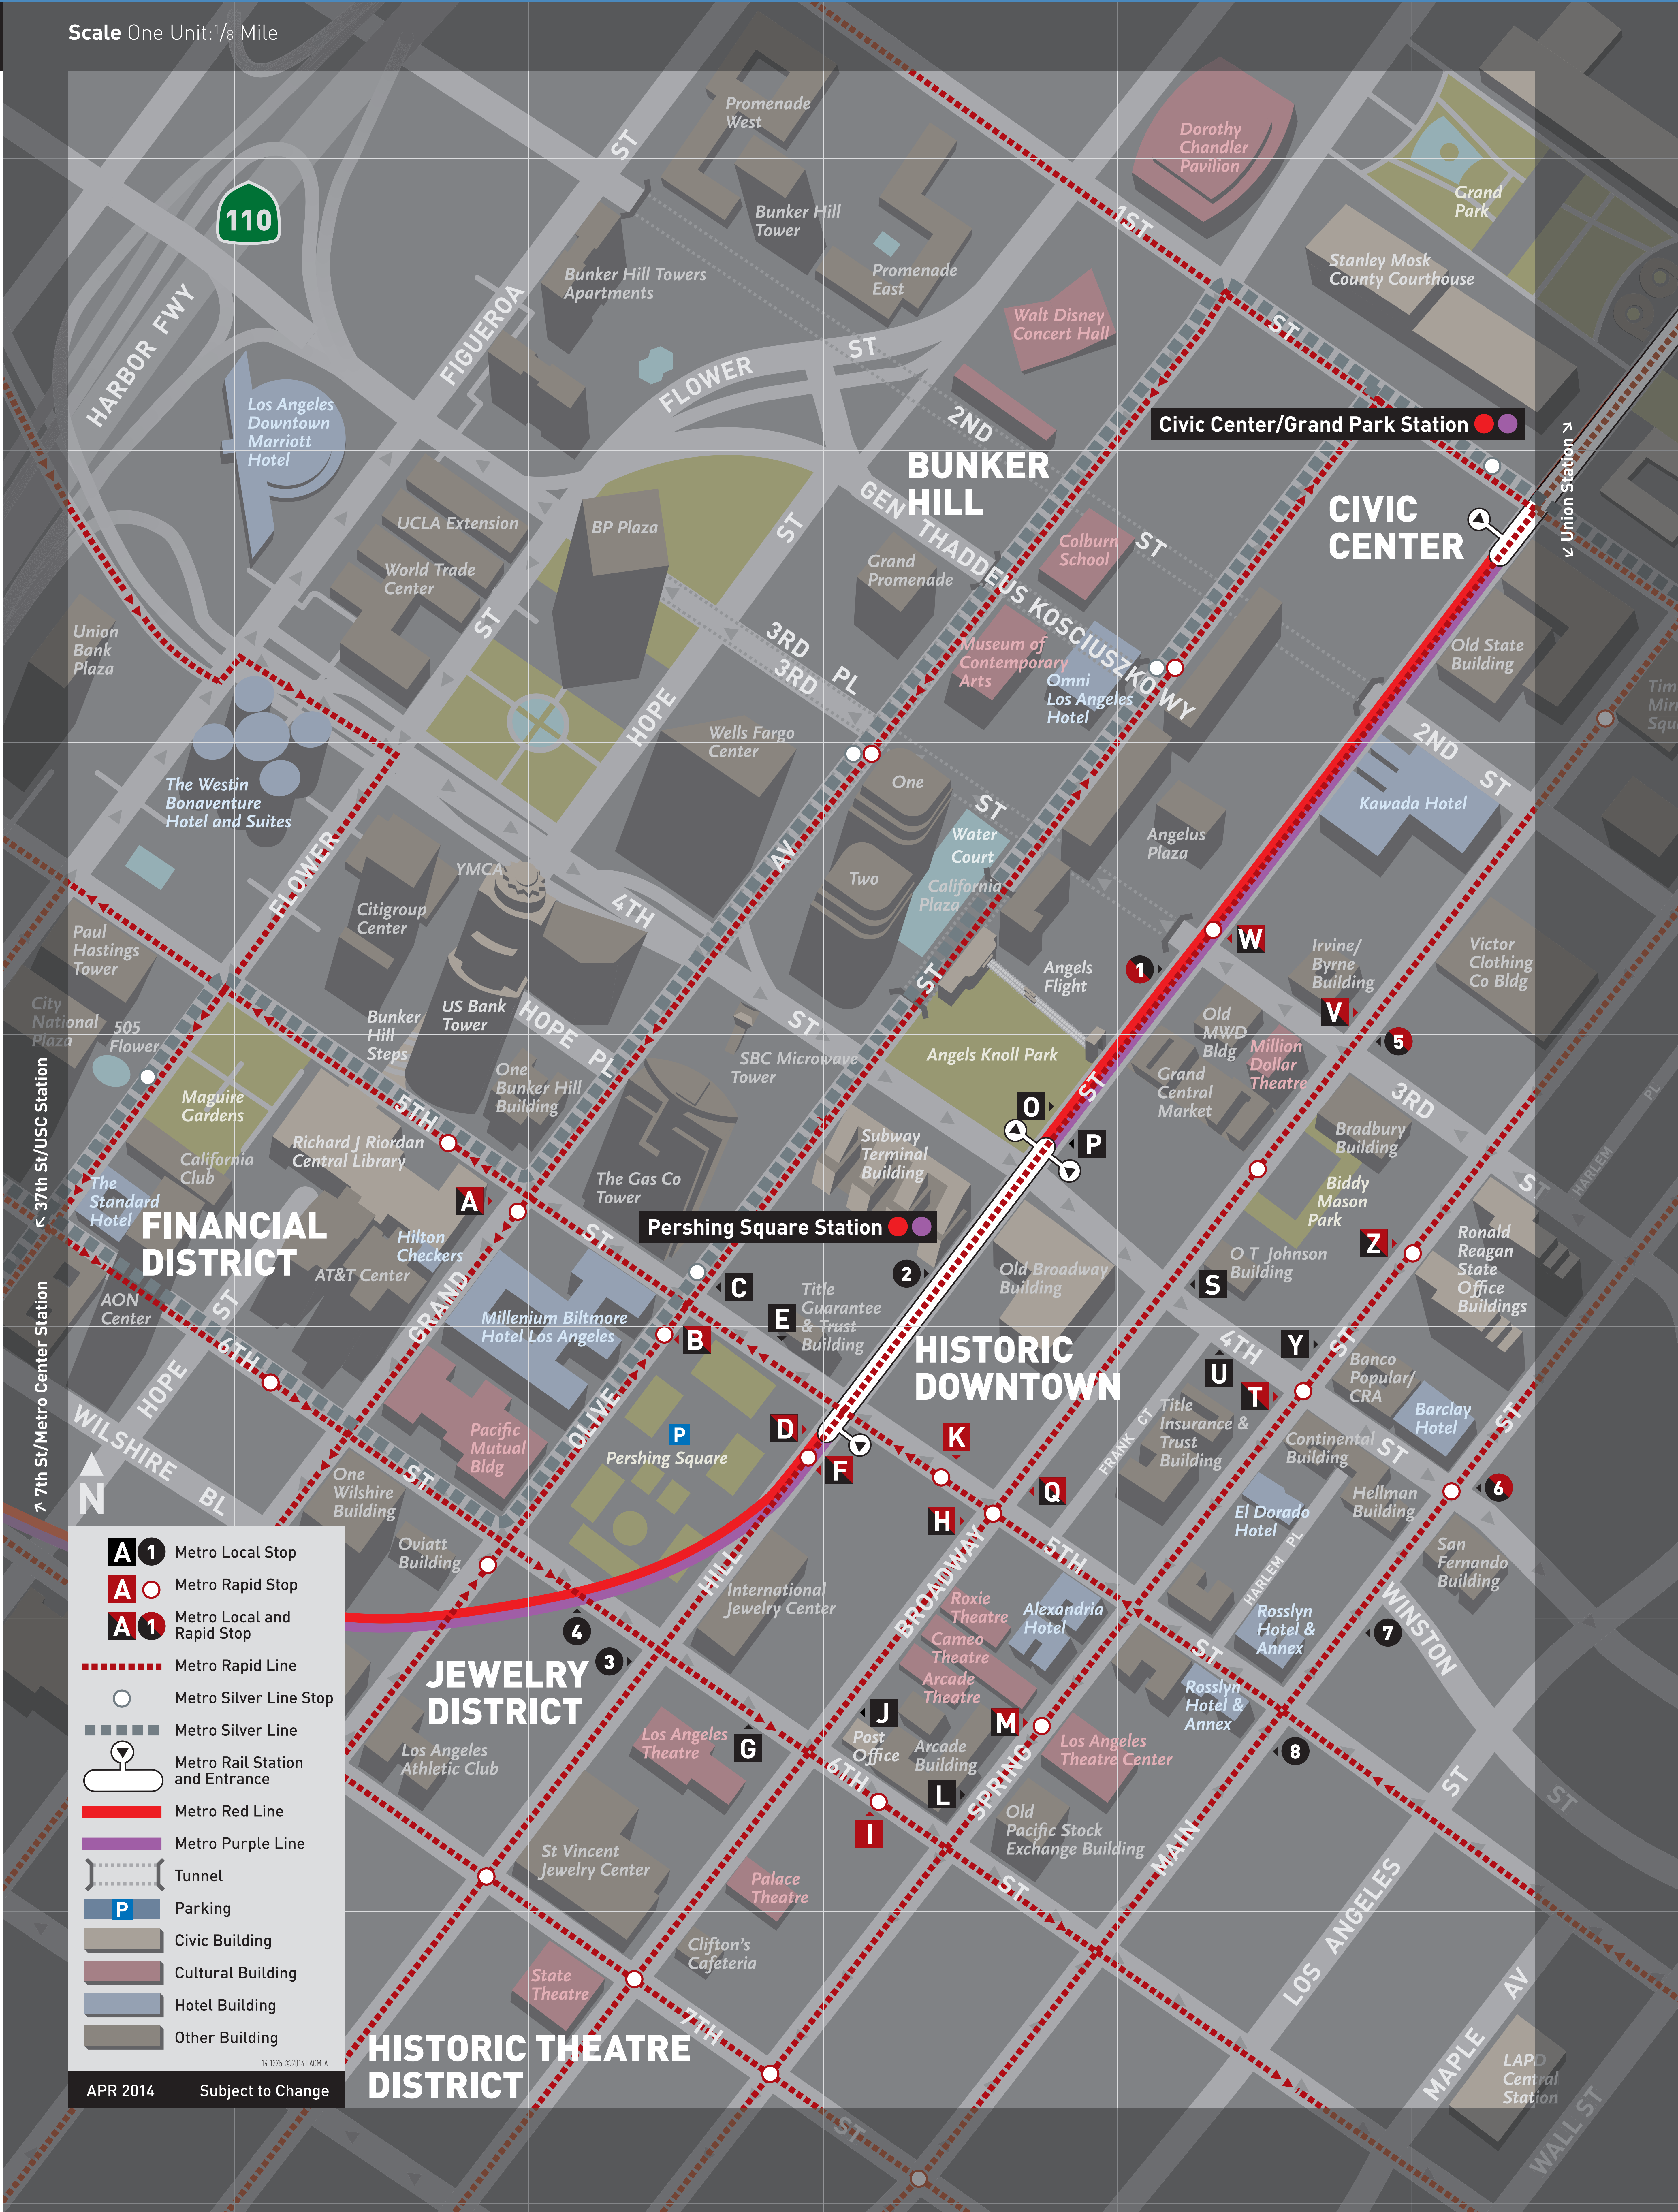

Stops

	A
	1
	2
	3
	4
	5
	6
	7
	8
	9
	10
	11
	12
	13
	14
	15
	16
	17
	18
	19
	20
	21
	22
	23
	24
	25
	26
	27
	28
	29
	30
	31
	32
	33
	34
	35
	36
	37
	38
	39
	40
	41
	42
	43
	44
	45
	46
	47
	48
	49
	50
	51
	52
	53
	54
	55
	56
	57
	58
	59
	60
	61
	62
	63
	64
	65
	66
	67
	68
	69
	70
	71
	72
	73
	74
	75
	76
	77
	78
	79
	80
	81
	82
	83
	84
	85
	86
	87
	88
	89
	90
	91
	92
	93
	94
	95
	96
	97
	98
	99
	100

Scale One Unit: 1/8 Mile

A 1 Metro Local Stop
A Metro Rapid Stop
A 1 Metro Local and Rapid Stop

Metro Rapid Line
Metro Silver Line Stop
Metro Silver Line
Metro Rail Station and Entrance
Metro Red Line
Metro Purple Line
Parking
Civic Building
Cultural Building
Hotel Building
Other Building

APR 2014 Subject to Change

Connecting Services

	Metro Rail: Red, Purple, Blue, Gold and Expo
	Metro Line: Silver
	Amtrak
	Greyhound
	FlyAway
	Megabus

Metrolink Services

	LADOT Commuter Express
	LADOT DASH
	Foothill Transit
	Montebello Bus Lines
	Orange County Transportation Authority