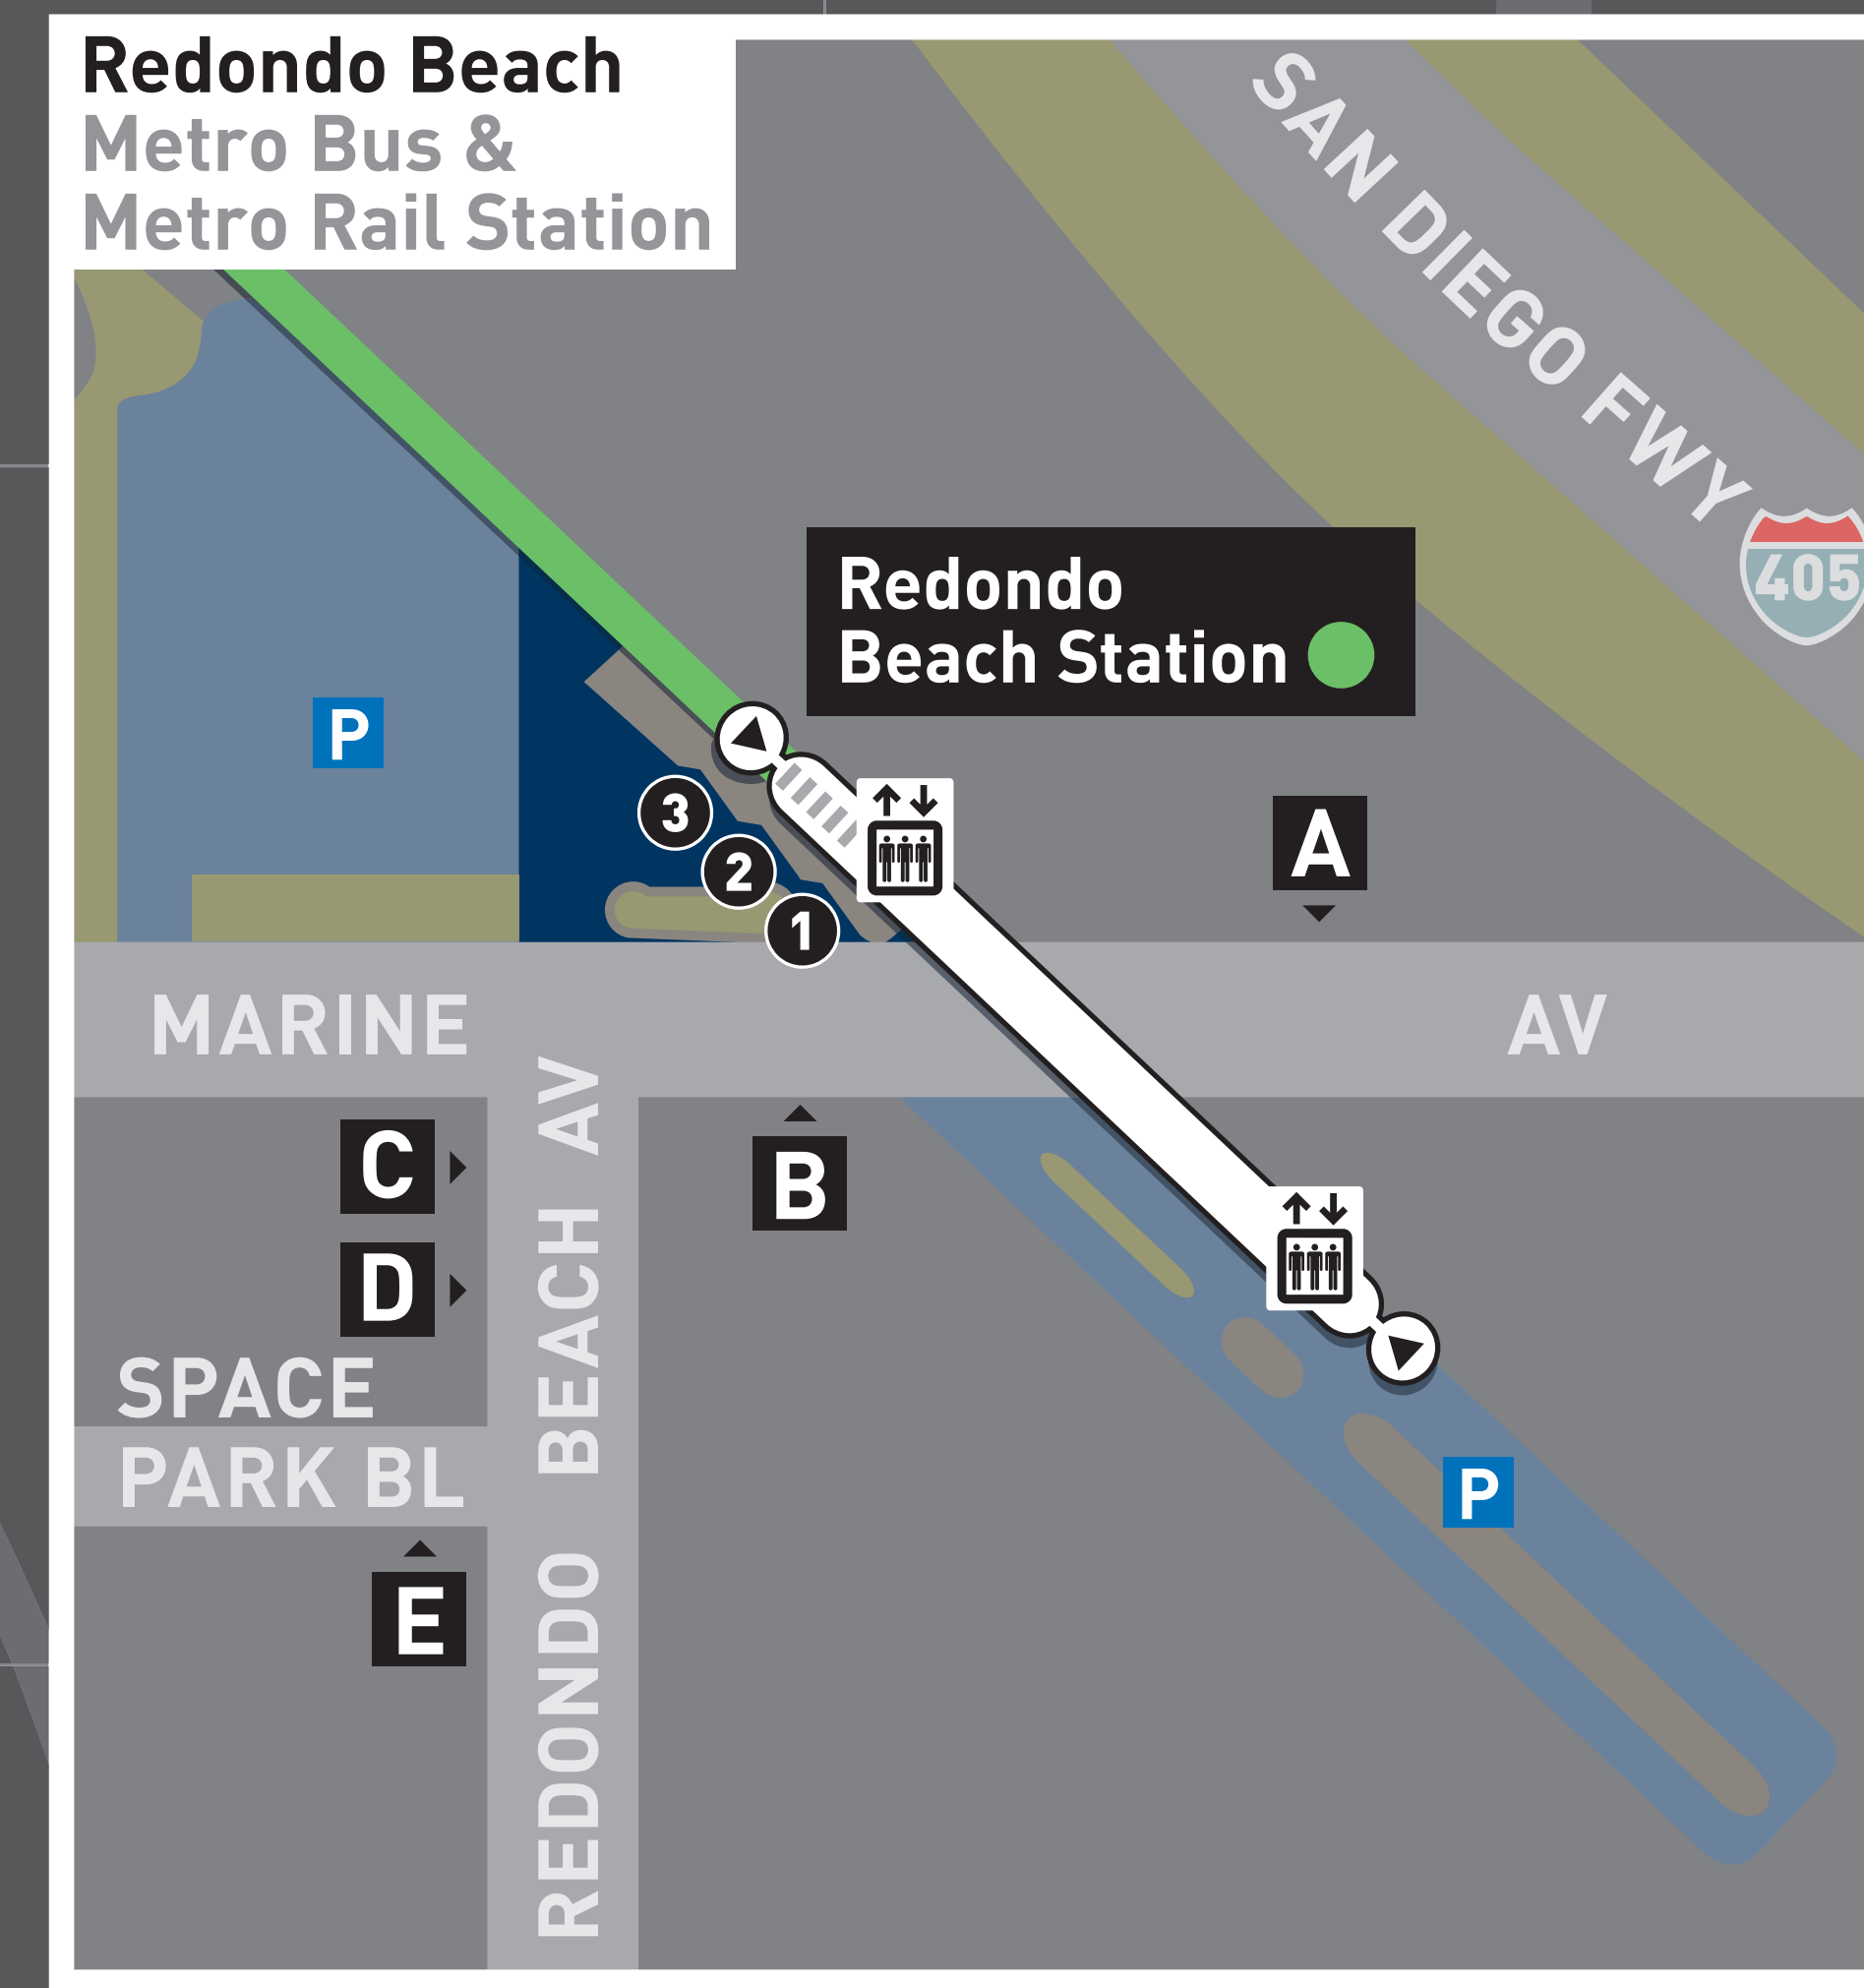

Redondo Beach Connections

Destinations	Lines	Stops
Aviation Bl - Northbound	T8	G
Aviation Bl - Southbound	T8	F
Del Amo Fashion Center	T8	F
El Camino College	126	B
Hawthorne Federal Building	1/4-mile west on Marine Av	2, 3
Hawthorne - Inglewood Av	215	B
Hawthorne Municipal Airport	126	B
Howard Hughes Center	CE574	D, G
Inglewood Civic Center	215	2, 3
Lawndale - Civic Center	LWEX, LWRES	1, 2
Lawndale - Manhattan Beach Bl	126	B
Lawndale - Hawthorne Bl	LWEX	1
LAX Airport	Metro Green Line ● to Aviation/LAX Station, Shuttle "G" to Terminals	
LAX City Bus Center	T8	G
Leuzinger High School	LWEX	1
Manhattan Beach Bl	126	A, B, C
Manhattan Beach Pier	126	A, C
Northrop Grumman	1/4-mile west on Marine Av	2
Norwalk Metro Rail Station ●	Metro Green Line ●	
Redondo Beach Civic Center	BCT102	2
Redondo Beach Performing Arts Center	126	A, C
Redondo Beach Pier	BCT102	2
San Fernando Valley	CE574	D, G
South Bay Galleria	BCT102, T8, LWEX, LWRES	1, 2, F
Sylmar Metrolink Station ML	CE574	D, G
Torrance - Hawthorne Bl	T8	F
Walteria	T8	F
Willowbrook/Rosa Parks Metro Rail Station ●●	Metro Green Line ●	
Yukon Av	126	B

Municipal Bus Services

LADOT Commuter Express

CE574	D, G
-------	------

Beach Cities Transit

BCT102	2
--------	---

Lawndale Beat

LWEX - Lawndale Beat Express	1
LWRES - Lawndale Beat Residential	1

Torrance Transit

T8	G, F
----	------

Scale One Unit:1 Mile

A Metro Local Stop
● Metro Rapid Line
 Metro Rail Station & Entrance
 Elevator
 Metro Green Line
P Parking
 Civic Building
 Cultural Building
 Other Building

Connecting Services
 Metro Rail Line: Green
 Metrolink Station

Municipal Bus Services
 Beach Cities Transit
 LADOT Commuter Express
 Lawndale Beat
 Torrance Transit

AUG 2014 Subject to Change

Information subject to change. For latest updates, visit metro.net.