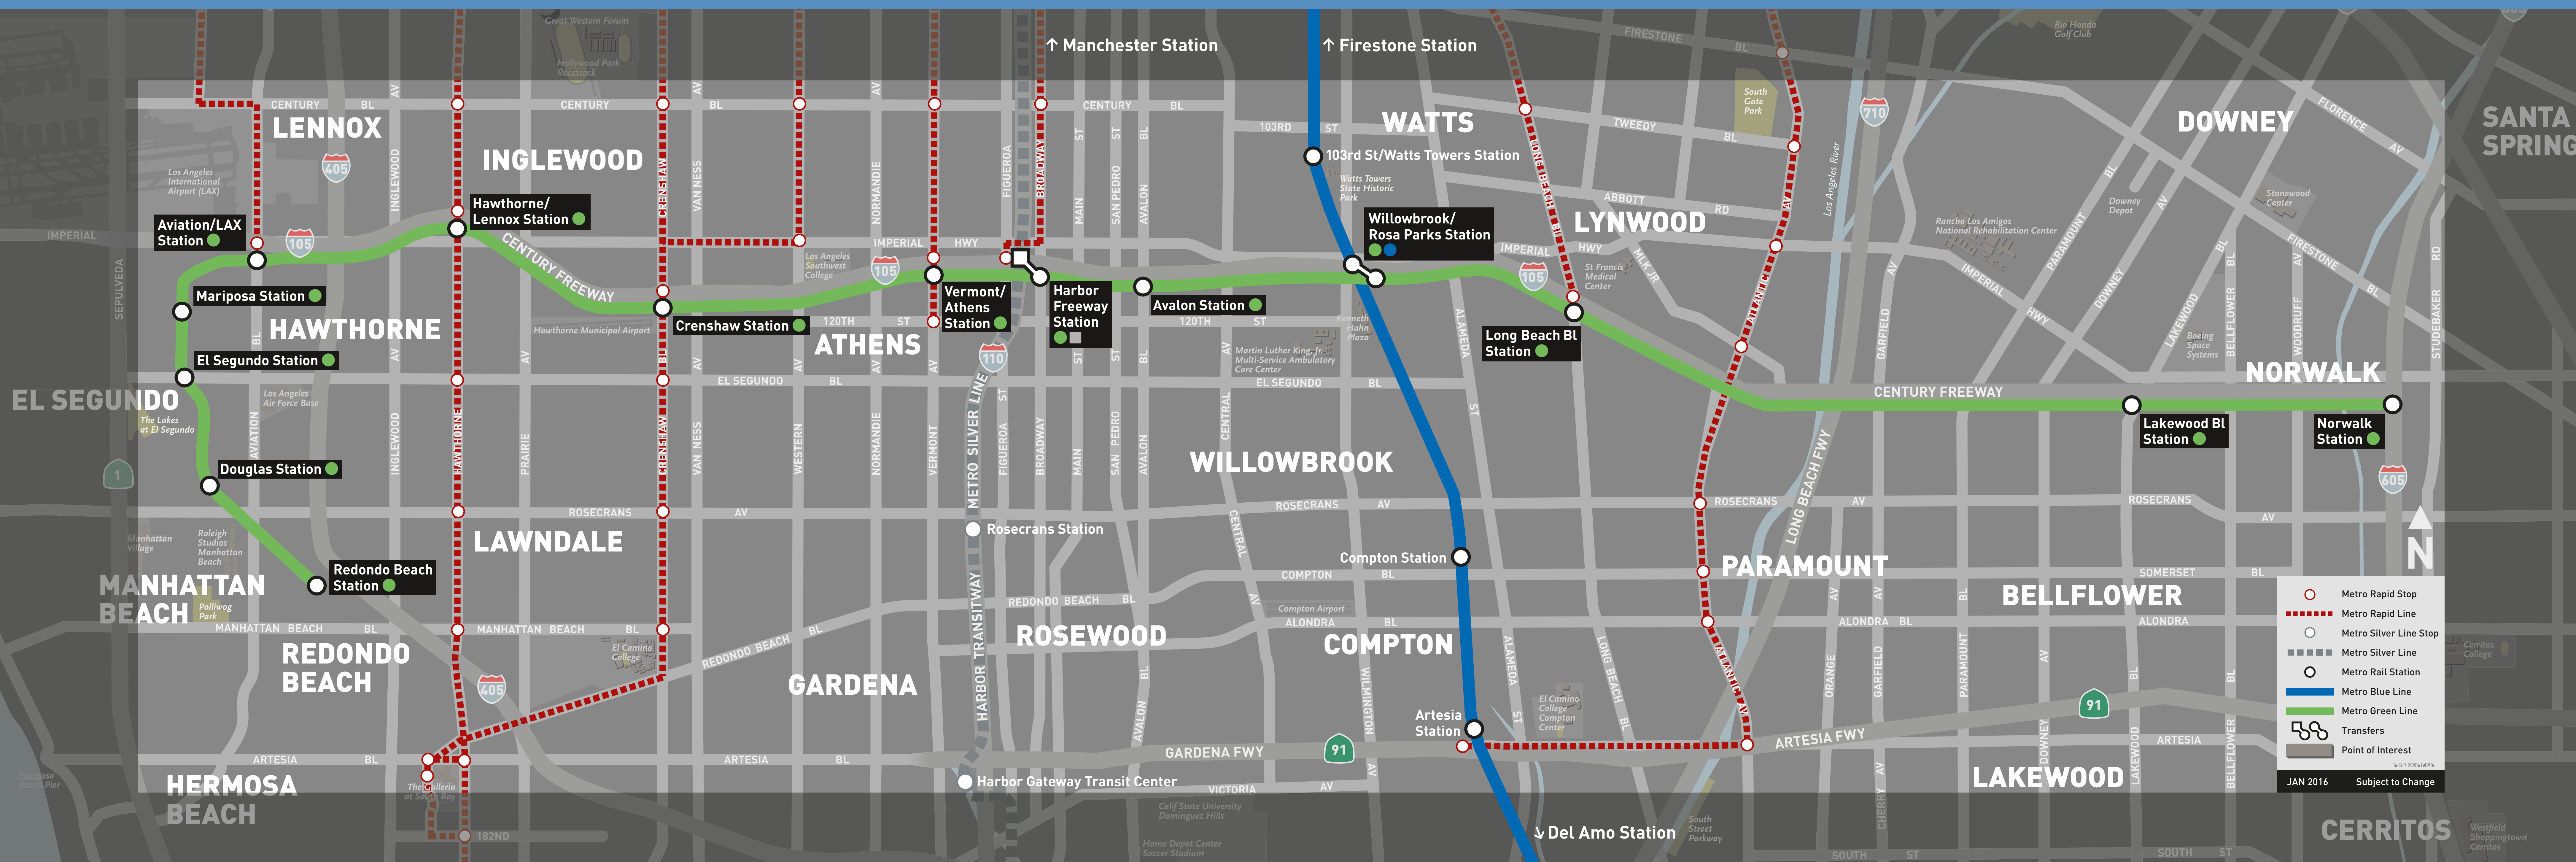

Metro Green Line Connections

Bus Lines and Connections Serving the Metro Green Line

Station	Bus Line	Connections
Redondo Beach Station	126 Metro Local	East to Hawthorne, El Camino College, Crenshaw Station; West to Manhattan Beach
	215 Metro Local	to Hawthorne, Lennox, Inglewood via Inglewood Av
	102 Beach Cities Transit	to South Bay Galleria, Beach Cities Health District, Redondo Union High School, King Harbor
	438 LADOT Commuter Express	to Downtown LA, 7th St/Metro Center Station
	574 LADOT Commuter Express	to San Fernando Valley, Encino, Granada Hills (board on Redondo Beach Av)
Douglas Station	1X GTrans	to Hawthorne, Gardena, Harbor Fwy Station, Downtown LA (board on Marine Av)
	EX RES Lawndale BEAT	to Hawthorne, Lawndale, South Bay Galleria

Aviation/LAX Station	120 Metro Local	to LA Southwest College, Willowbrook/Rosa Parks Station, Lynwood, Rancho Los Amigos, Downey via Imperial Hwy
	625 Metro Shuttle	East to Airport Court; West to Imperial Hwy West, World Way West, LAX Badging Office
Crenshaw Station	6 Rapid 6 Culver CityBus	to LAX City Bus Center, Westchester, Culver City, Expo/Sepulveda Station, Westwood/UCLA via Sepulveda Bl
	3 Rapid 3 Big Blue Bus	to LAX City Bus Center, Playa Vista, Marina del Rey, Downtown Santa Monica Station, via Lincoln Bl

Aviation/LAX Station (continued)	109 Beach Cities Transit	North to LAX City Bus Center; South to El Segundo, Beach Cities via Imperial Hwy West
	438 LADOT Commuter Express	to Downtown LA, 7th St/Metro Center Station (AM Peak only - board on Imperial Hwy)
	5 GTrans	to Hawthorne, Gardena, MLK Community Hospital, Willowbrook/Rosa Parks Station, via El Segundo Bl
	6 LA World Airports Shuttle	to LAX Terminals

Hawthorne/Lennox Station	40 Metro Local	North to Lennox, Inglewood, Leimert Park, Downtown LA via Hawthorne Bl, Crenshaw Bl, and ML King, Jr Bl; South to Hawthorne, South Bay Galleria via Hawthorne Bl
	126 Metro Local	to Hawthorne Municipal Airport, El Camino College via Yukon Av, Manhattan Beach Bl, Redondo Beach Station, Manhattan Beach Pier
	212 312 Metro Local & Limited	to Inglewood, Baldwin Hills, Expo/La Brea Station, Hollywood/Highland Station, via Prairie Av and La Brea Av
	740 Metro Rapid	North to Inglewood, Expo/Crenshaw Station; South to Hawthorne, South Bay Galleria via Hawthorne Bl

Crenshaw Station	126 Metro Local	to El Camino College, Manhattan Beach Bl, Redondo Beach Station, Manhattan Beach Pier (board on 120th St)
	210 Metro Local	North to Inglewood, Leimert Park, Expo/Crenshaw Station, Wilshire Bl, Hollywood/Vine Station; South to El Camino College, South Bay Galleria
	710 Metro Rapid	North to Inglewood, Leimert Park, Expo/Crenshaw Station, Wilshire/Western Station; South to El Camino College, South Bay Galleria
	757 Metro Rapid	to LA Southwest College, Expo/Western Station, Koreatown, Wilshire/Western Station, Hollywood/Western Station, via Western Av (use Line 207 on weekends and late night on weekdays)