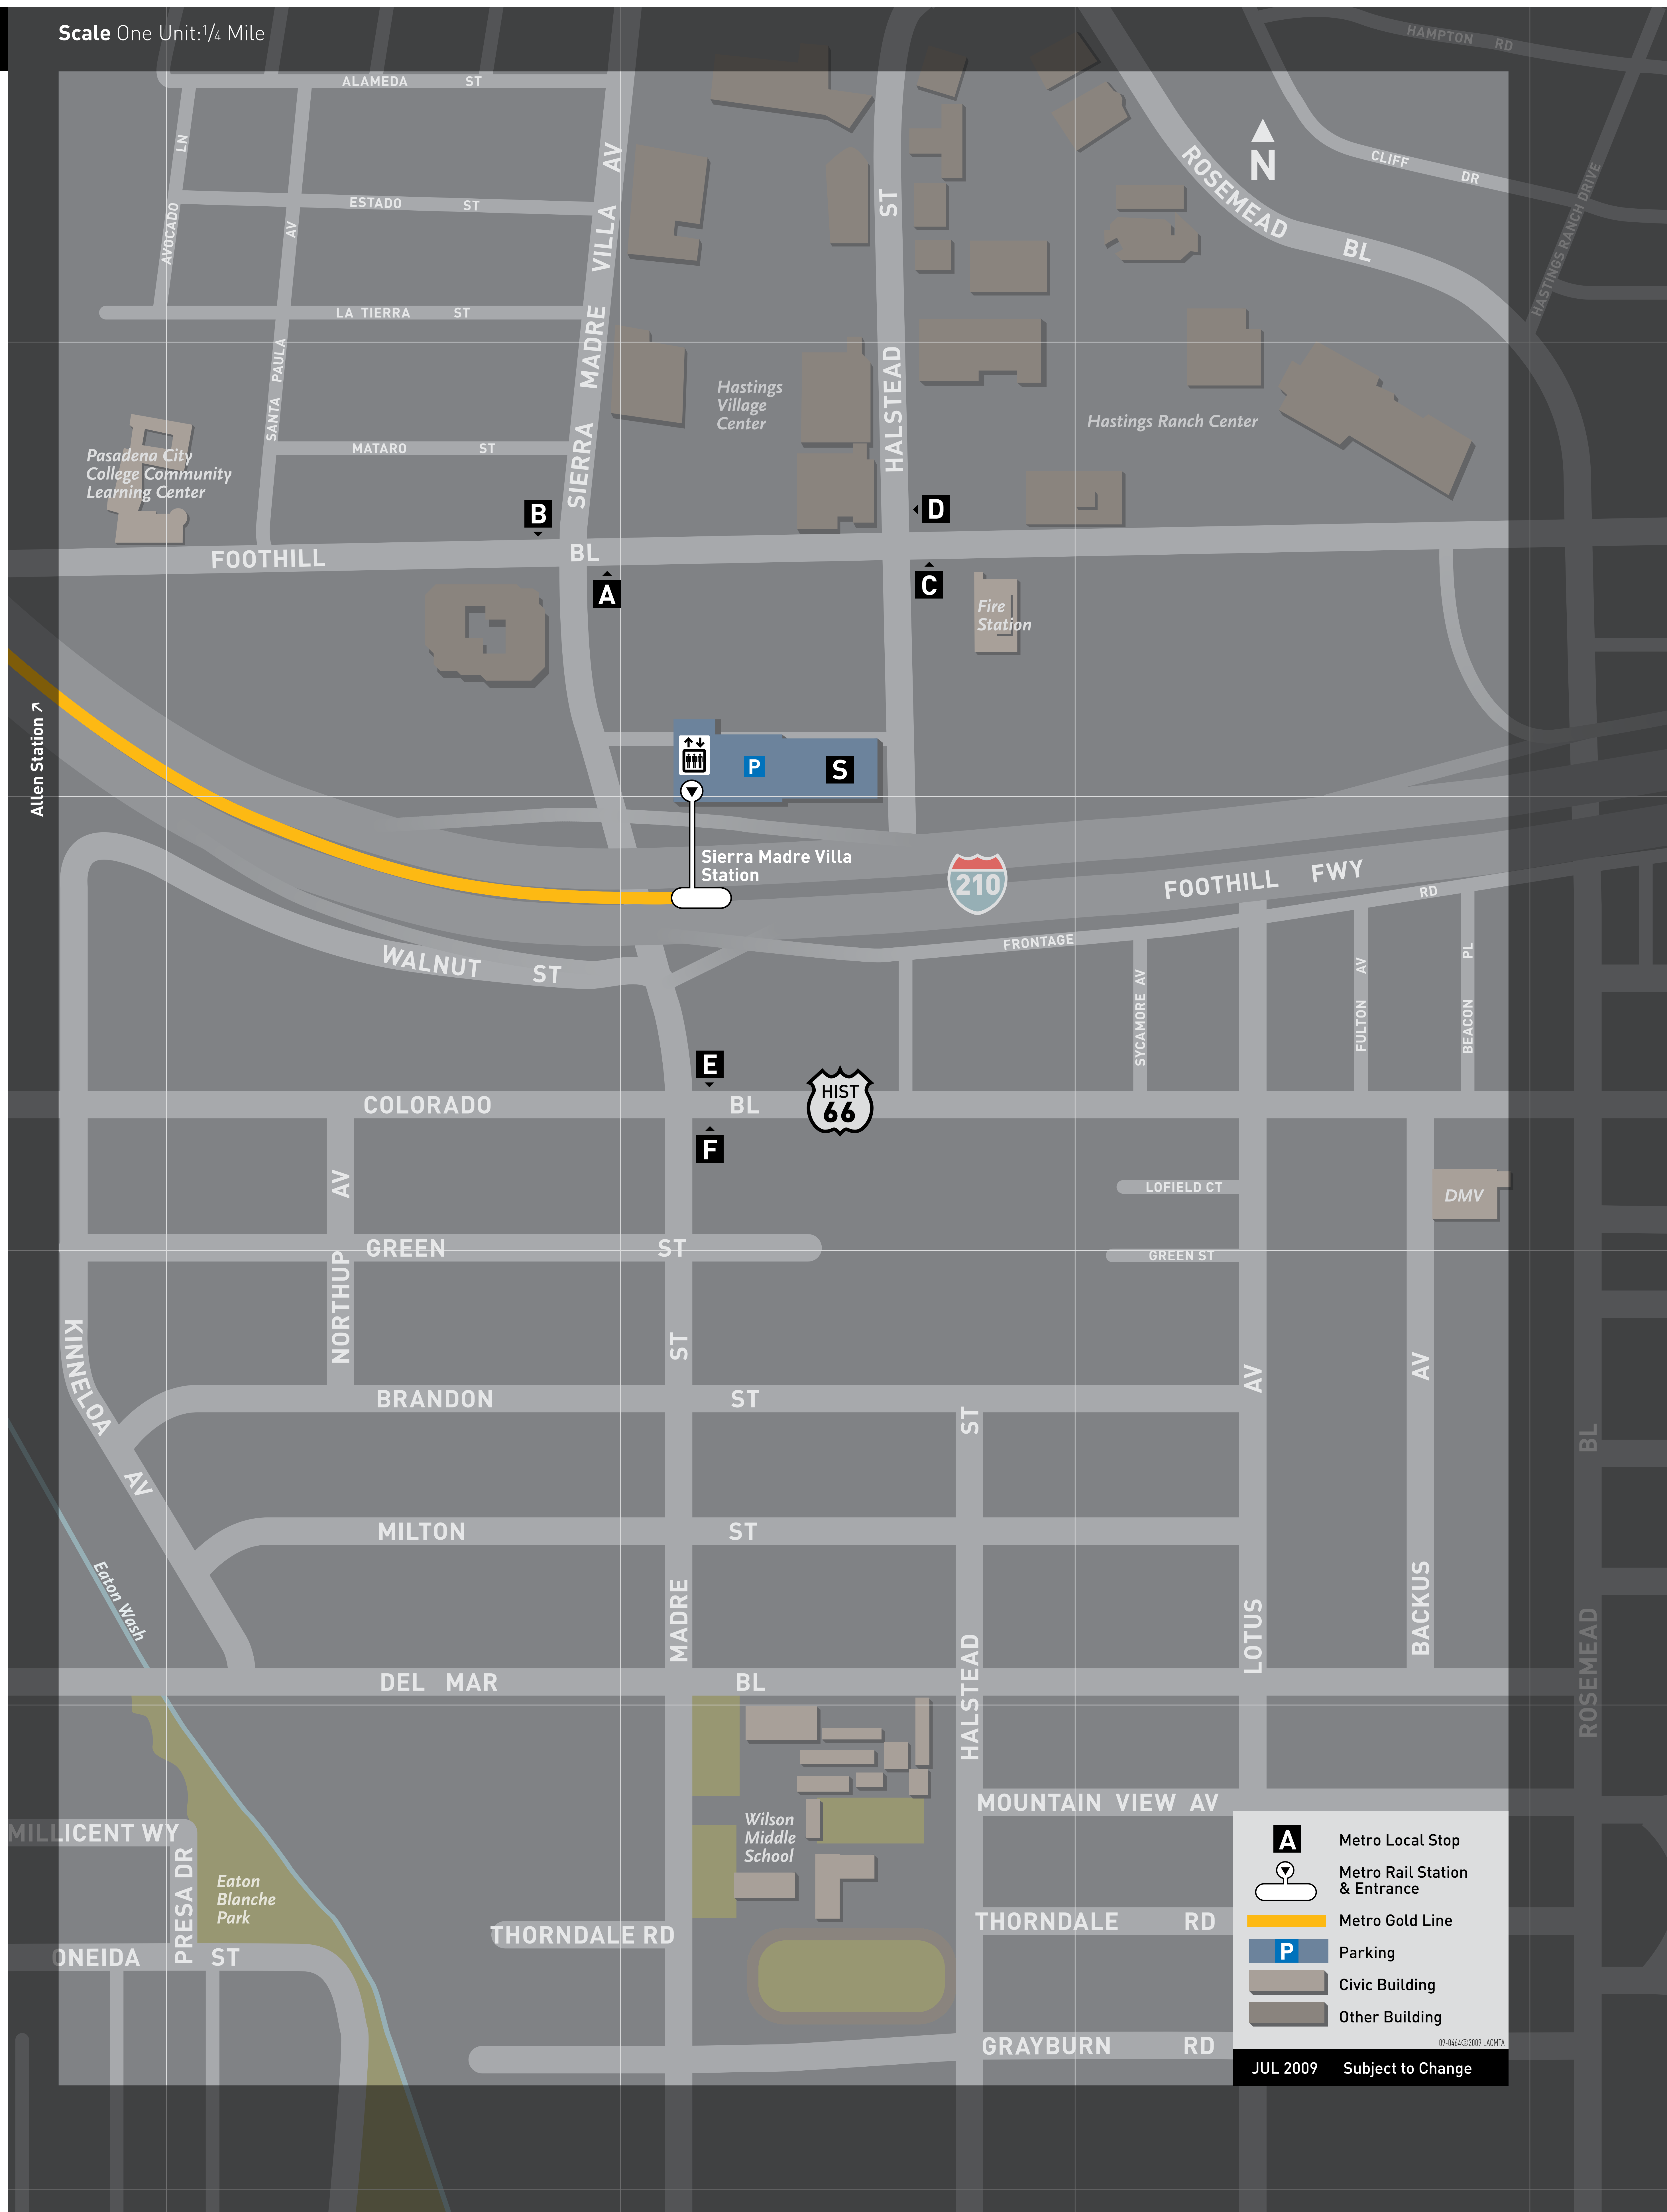

Sierra Madre Villa Connections

Destinations	Lines	Stops
Claremont TransCenter	FT187	FS
Colorado Bl - Eastbound	FT187	FS
Colorado Bl - Westbound	181, FT187	ACES
Del Mar Bl	ARTS 60	BS
Downey	266	ACS
Downtown Los Angeles	487	S
Duarte Rd	264	ACS
El Monte Station	268, 487	ACS
Foothill Bl	FT187	FS
Hastings Ranch	268, ARTS 60	ACS
Hastings Ranch Dr	ARTS 60	ACS
JPL via Old Pasadena	177	BS
John Muir High School	268, ARTS 31, 32	BS
LA County Arboretum	268	ACS
LA County+USC Medical Center Station	487	S
Lakewood via Lakewood Bl	266	S
Lamanda Park	177, 181, 264, 487	BDES
Memorial Park Station	177, 181, 267, ARTS 40	BDES
Michillinda Av	264	ACS
Monrovia	FT187	FS
Montclair TransCenter	FT187	FS
North Lincoln Av	ARTS 31, 32	BDS
Orange Grove Bl	ARTS 40	DS
Pasadena City College	177, 181, ARTS 60	BS
Pasadena Civic Center	177, 181, 267, ARTS 40	BS
Pasadena High School	268, 487, ARTS 40	BS
Pico Rivera	266	ACS
Rosemead via Rosemead Bl	266	ACS
San Dimas	FT187	FS
San Gabriel	487	S
San Marino	487	S
San Rafael	181	ACES
Santa Anita Av	487	S
Santa Anita Fashion Park	264, 268	ACS
Sierra Madre	268, 487	ACS
Sierra Madre Bl - Eastbound	487	S
Sierra Madre Bl - Westbound	487	S
Sierra Madre Villa Av	487	S
South El Monte	266	ACS
Temple City	266	ACS
Union Station	487, Metro Gold Line	S
Villa St	ARTS 40	DS
Washington Bl - New York Dr	ARTS 32	DS
Washington Bl - Victory Park	268, ARTS 31	BS
West Arcadia	264	ACS
Westlake/MacArthur Park Station	487	S
Whittier Narrows - Legg Lake	266	ACS

Scale One Unit: 1/4 Mile

Connecting Services	
	Metro Rail Lines: Red, Purple, and Gold
	El Monte Transitway
	MetroLink
	Amtrak
	Greyhound
Municipal Bus Services	
	Pasadena Area Rapid Transit
	Foothill Transit