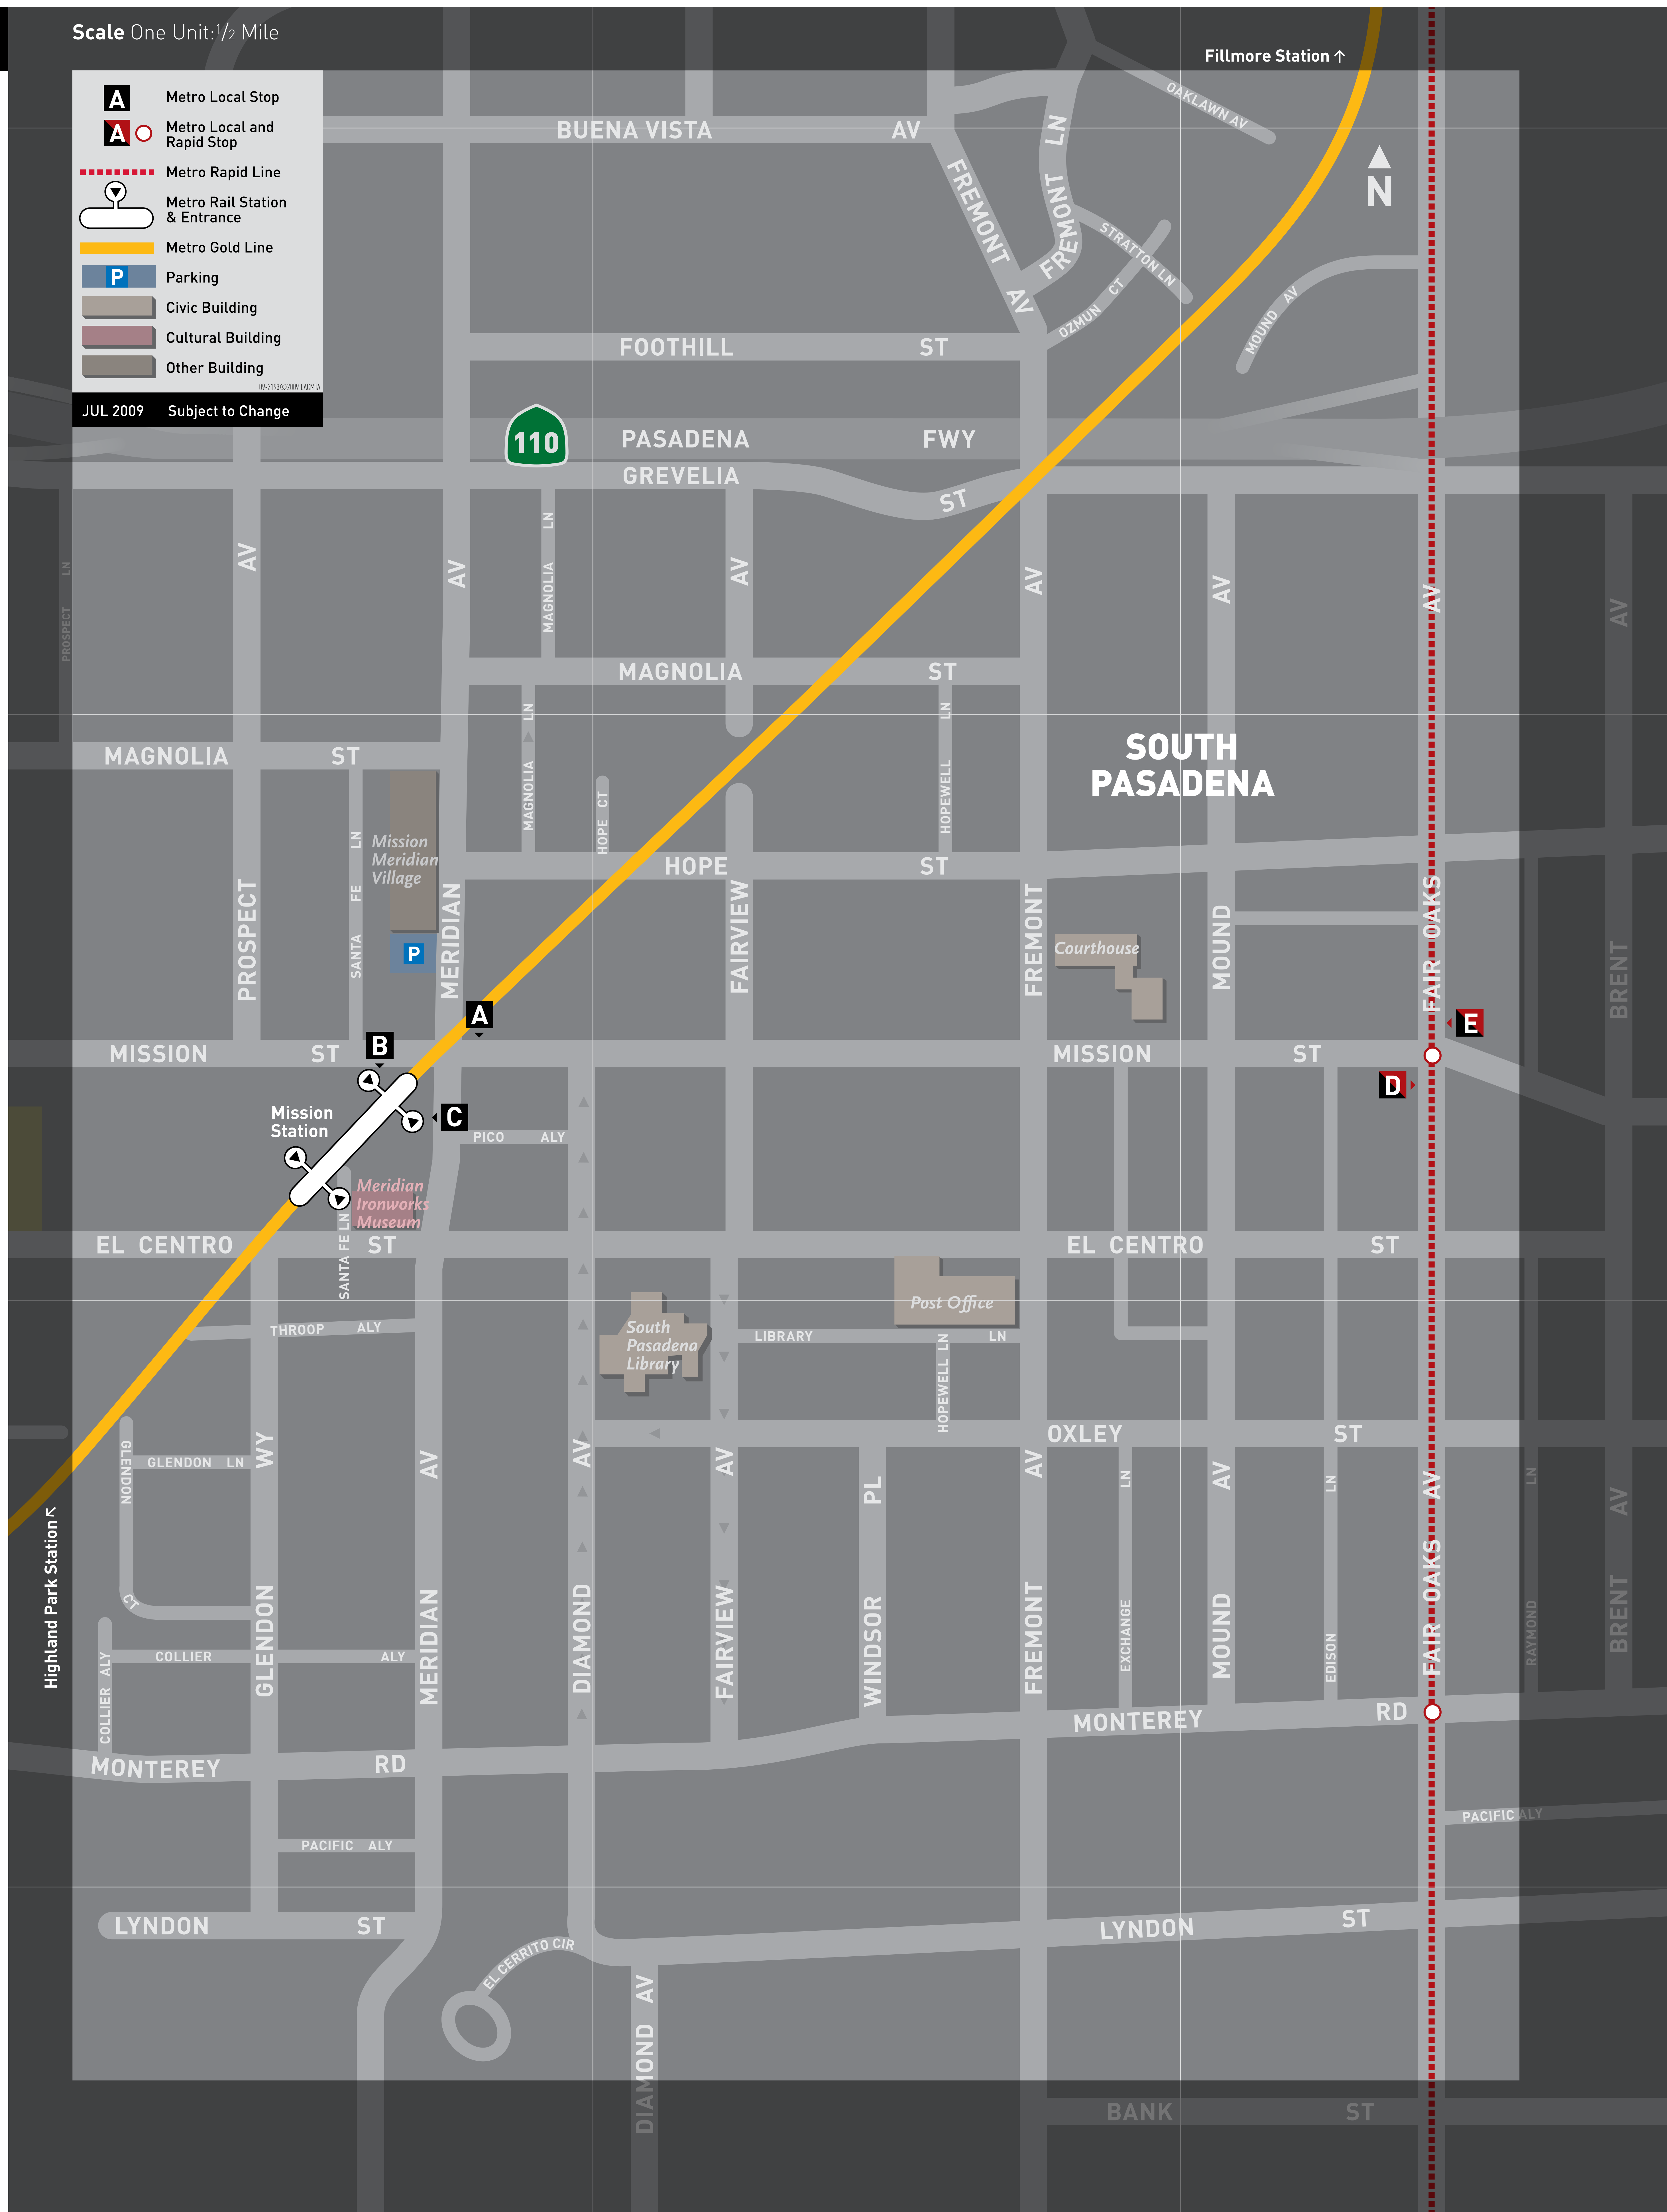

Mission Connections

Destinations	Lines	Stops
Alhambra - Atlantic Bl	260, 762	D
Alhambra - Main St	176	B
Altadena	260	E
Artesia Station	260, 762	D
Atlantic Station	260, 762	D
East Loop - Garfield Av, Monterey Rd	GLE	C
East LA College	260, 762	D
El Monte Station	176	B
Fair Oaks Av - Northbound	260, 762	E
Fair Oaks Av - Southbound	260, 762	D
Five Points	260, 762	D
Highland Park Station	176	A
Huntington Dr	260	D
Mission Dr - San Gabriel	176	B
Mission St - Eastbound	176	A
Mission St - Westbound	176	B
Monterey Park	260, 762	D
North Loop - Columbia St, Orange Grove Av	GLN	C
Old Pasadena	260, 762	E
Pasadena Av	176	A
South Loop - Oak St, Meridian Av	GLS	C
San Gabriel	176	B
Union Station	Metro Gold Line	
West Loop - Via del Rey, Pasadena Av	GLW	C

Scale One Unit: 1/2 Mile

A Metro Local Stop
A Metro Local and Rapid Stop
 Metro Rapid Line
 Metro Rail Station & Entrance
 Metro Gold Line
P Parking
 Civic Building
 Cultural Building
 Other Building
 JUL 2009 Subject to Change

Metro

Connecting Services
 Metro Rail Lines: Red, Purple, Blue, and Gold
 El Monte Transitway
 Metrolink
 Amtrak
 Greyhound
 Municipal Bus Services
 GL Gold Link - City of South Pasadena