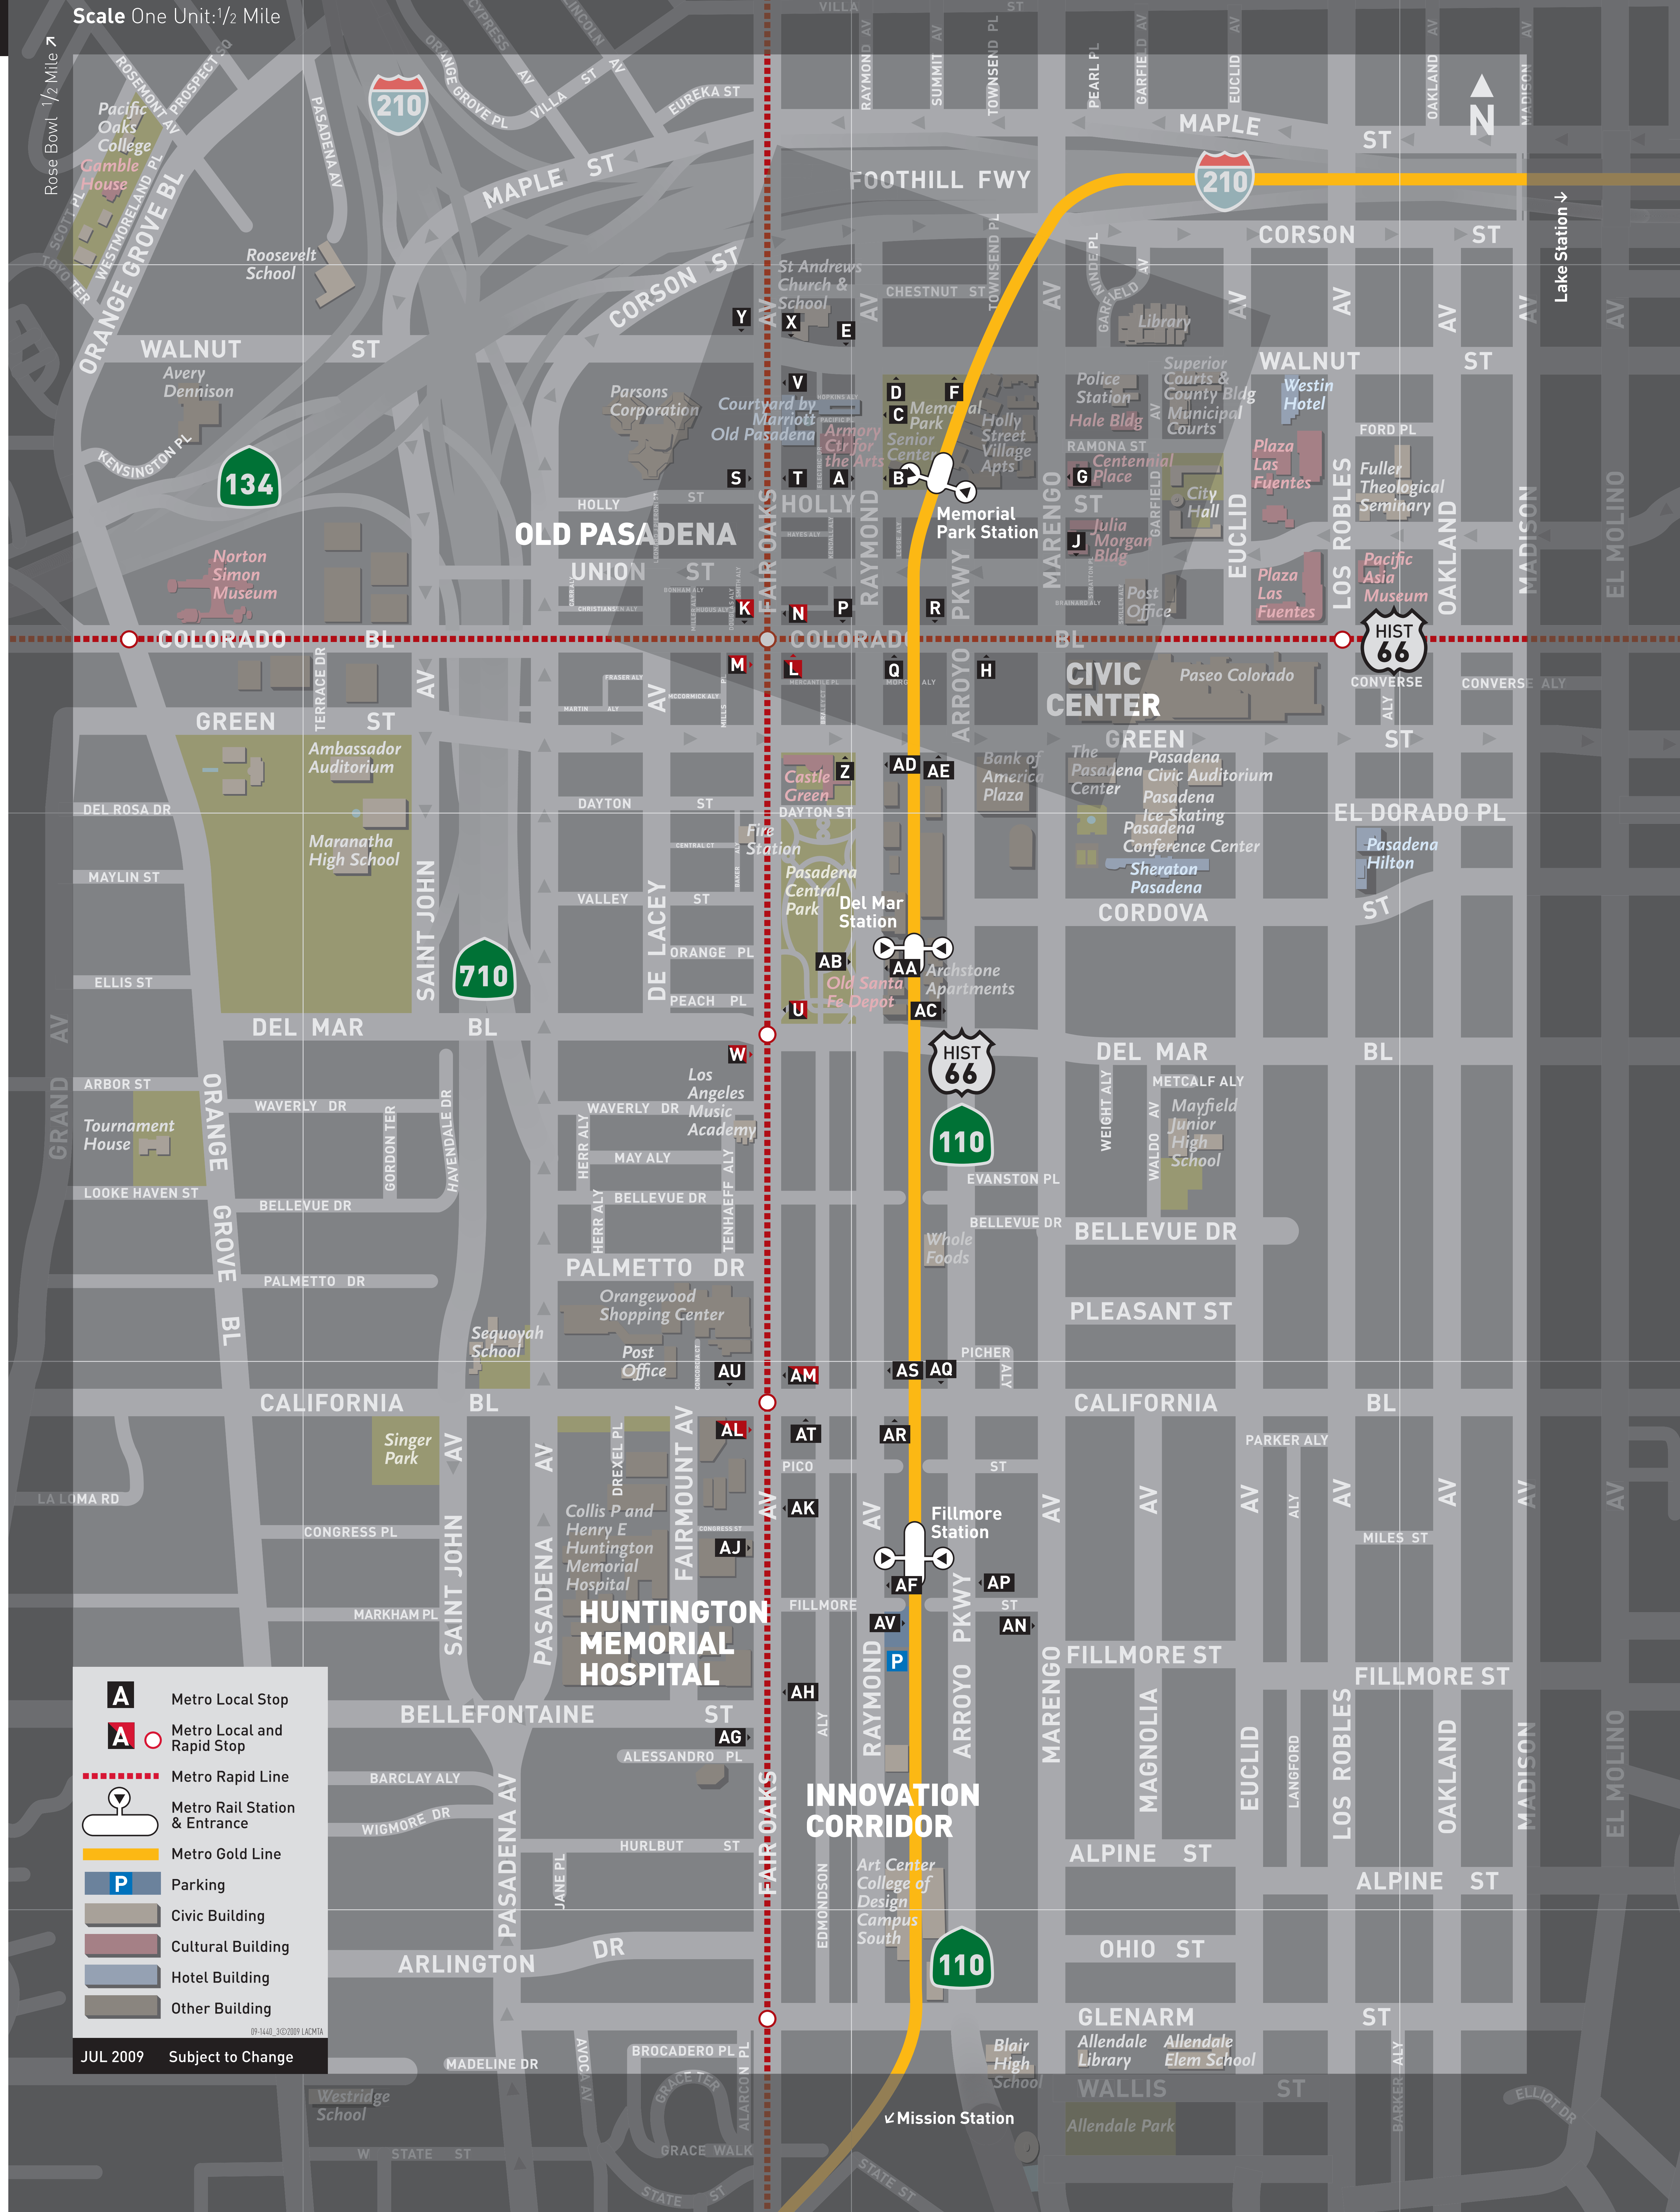

Connecting Services	
	Metro Rail Lines: Red, Purple, Blue, and Gold
	Metro Lines: Orange
	El Monte Transitway
	Metrolink
	Amtrak
	Greyhound
Municipal Bus Services	
ARTS	Pasadena Area Rapid Transit
CE	Commuter Express (LADOT)
FT	Foothill Transit

JUL 2009 Subject to Change