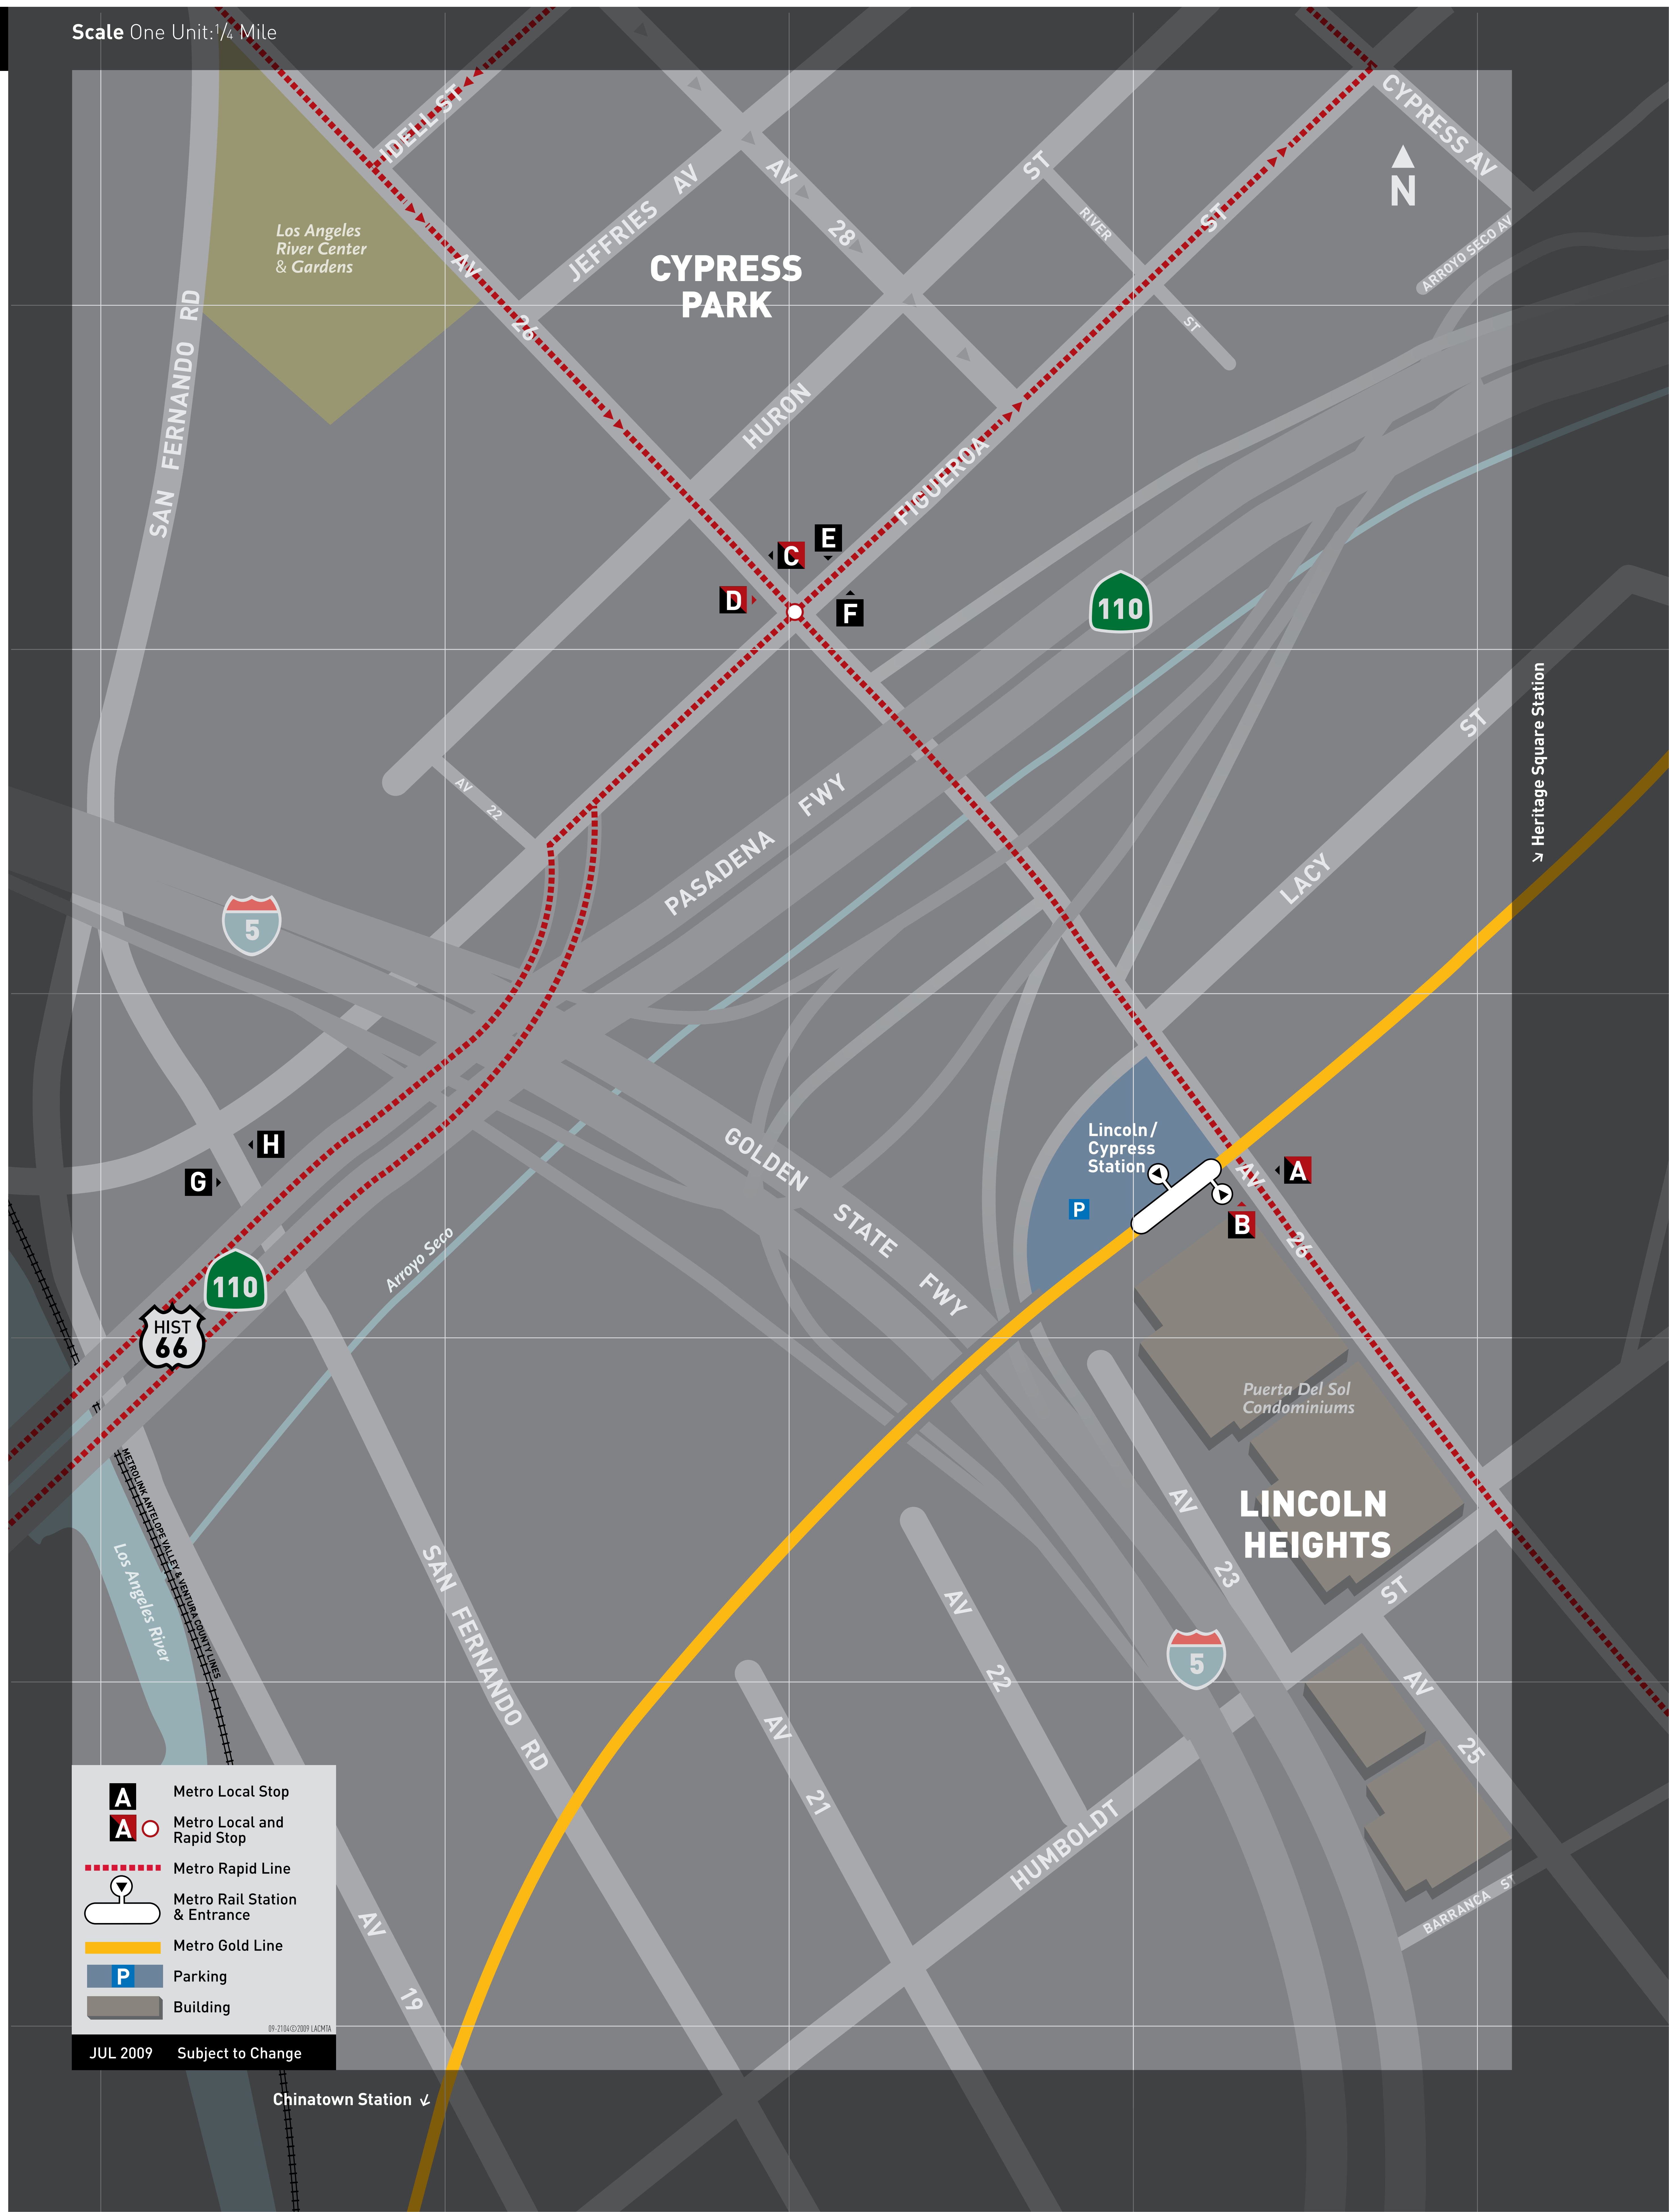

Lincoln/Cypress Connections

Destinations	Lines	Stops
Av 26 to Figueroa St/Cypress Park	251	A
Bob Hope Airport (BUR)  	94, 794	C
Boyle Heights	251, 751, Metro Gold Line	B D
Burbank 	94, 794	C
Chinatown - Hill St	81, 90, 91, 94, 794	D E G
Chinatown - North Broadway	84	E G
Civic Center Station  	81, 84, 90, 91	D E G
Downtown Los Angeles	81, 90, 91, 94, 794	D E G
Eagle Rock	81, 84	H F
Eagle Rock Bl	84	H F
Figueroa St - Northbound	81	F
Figueroa St - Southbound	81	E
Glendale Av	90, 91	C
Glendale Civic Center	90, 91	C
Glendale Community College	90, 91	C
Glendale Station  	94, 794	C
Harbor Freeway Station  	81	E
Huntington Park	251, 751	B D
LA County+USC Medical Center	251, 751	B D
LA County+USC Medical Center Station 	251, 751	B D
Montrose	90, 91	C
Pershing Square Station  	81, 94, 794	D E
Pico Station 	81	E
San Fernando Rd	94, 794	C
Soto St	251, 751	B D
Soto Station 	251, 751, Metro Gold Line	B D
Spring St	90, 91, 94	D
Sun Valley 	94, 794	X
Sunland	90, 91	X
Sylmar/San Fernando Metrolink Station 	794	X
Union Station    	Metro Gold Line	
 	251, 751	B D

Scale One Unit: 1/4 Mile

- Connecting Services:
-     Metro Rail Lines: Red, Purple, Blue, Green and Gold
 -  El Monte Transitway, Harbor Transitway
 -  Metrolink
 -  Amtrak
 -  Greyhound

A Metro Local Stop
A  Metro Local and Rapid Stop
 Metro Rapid Line
 Metro Rail Station & Entrance
 Metro Gold Line
P Parking
 Building