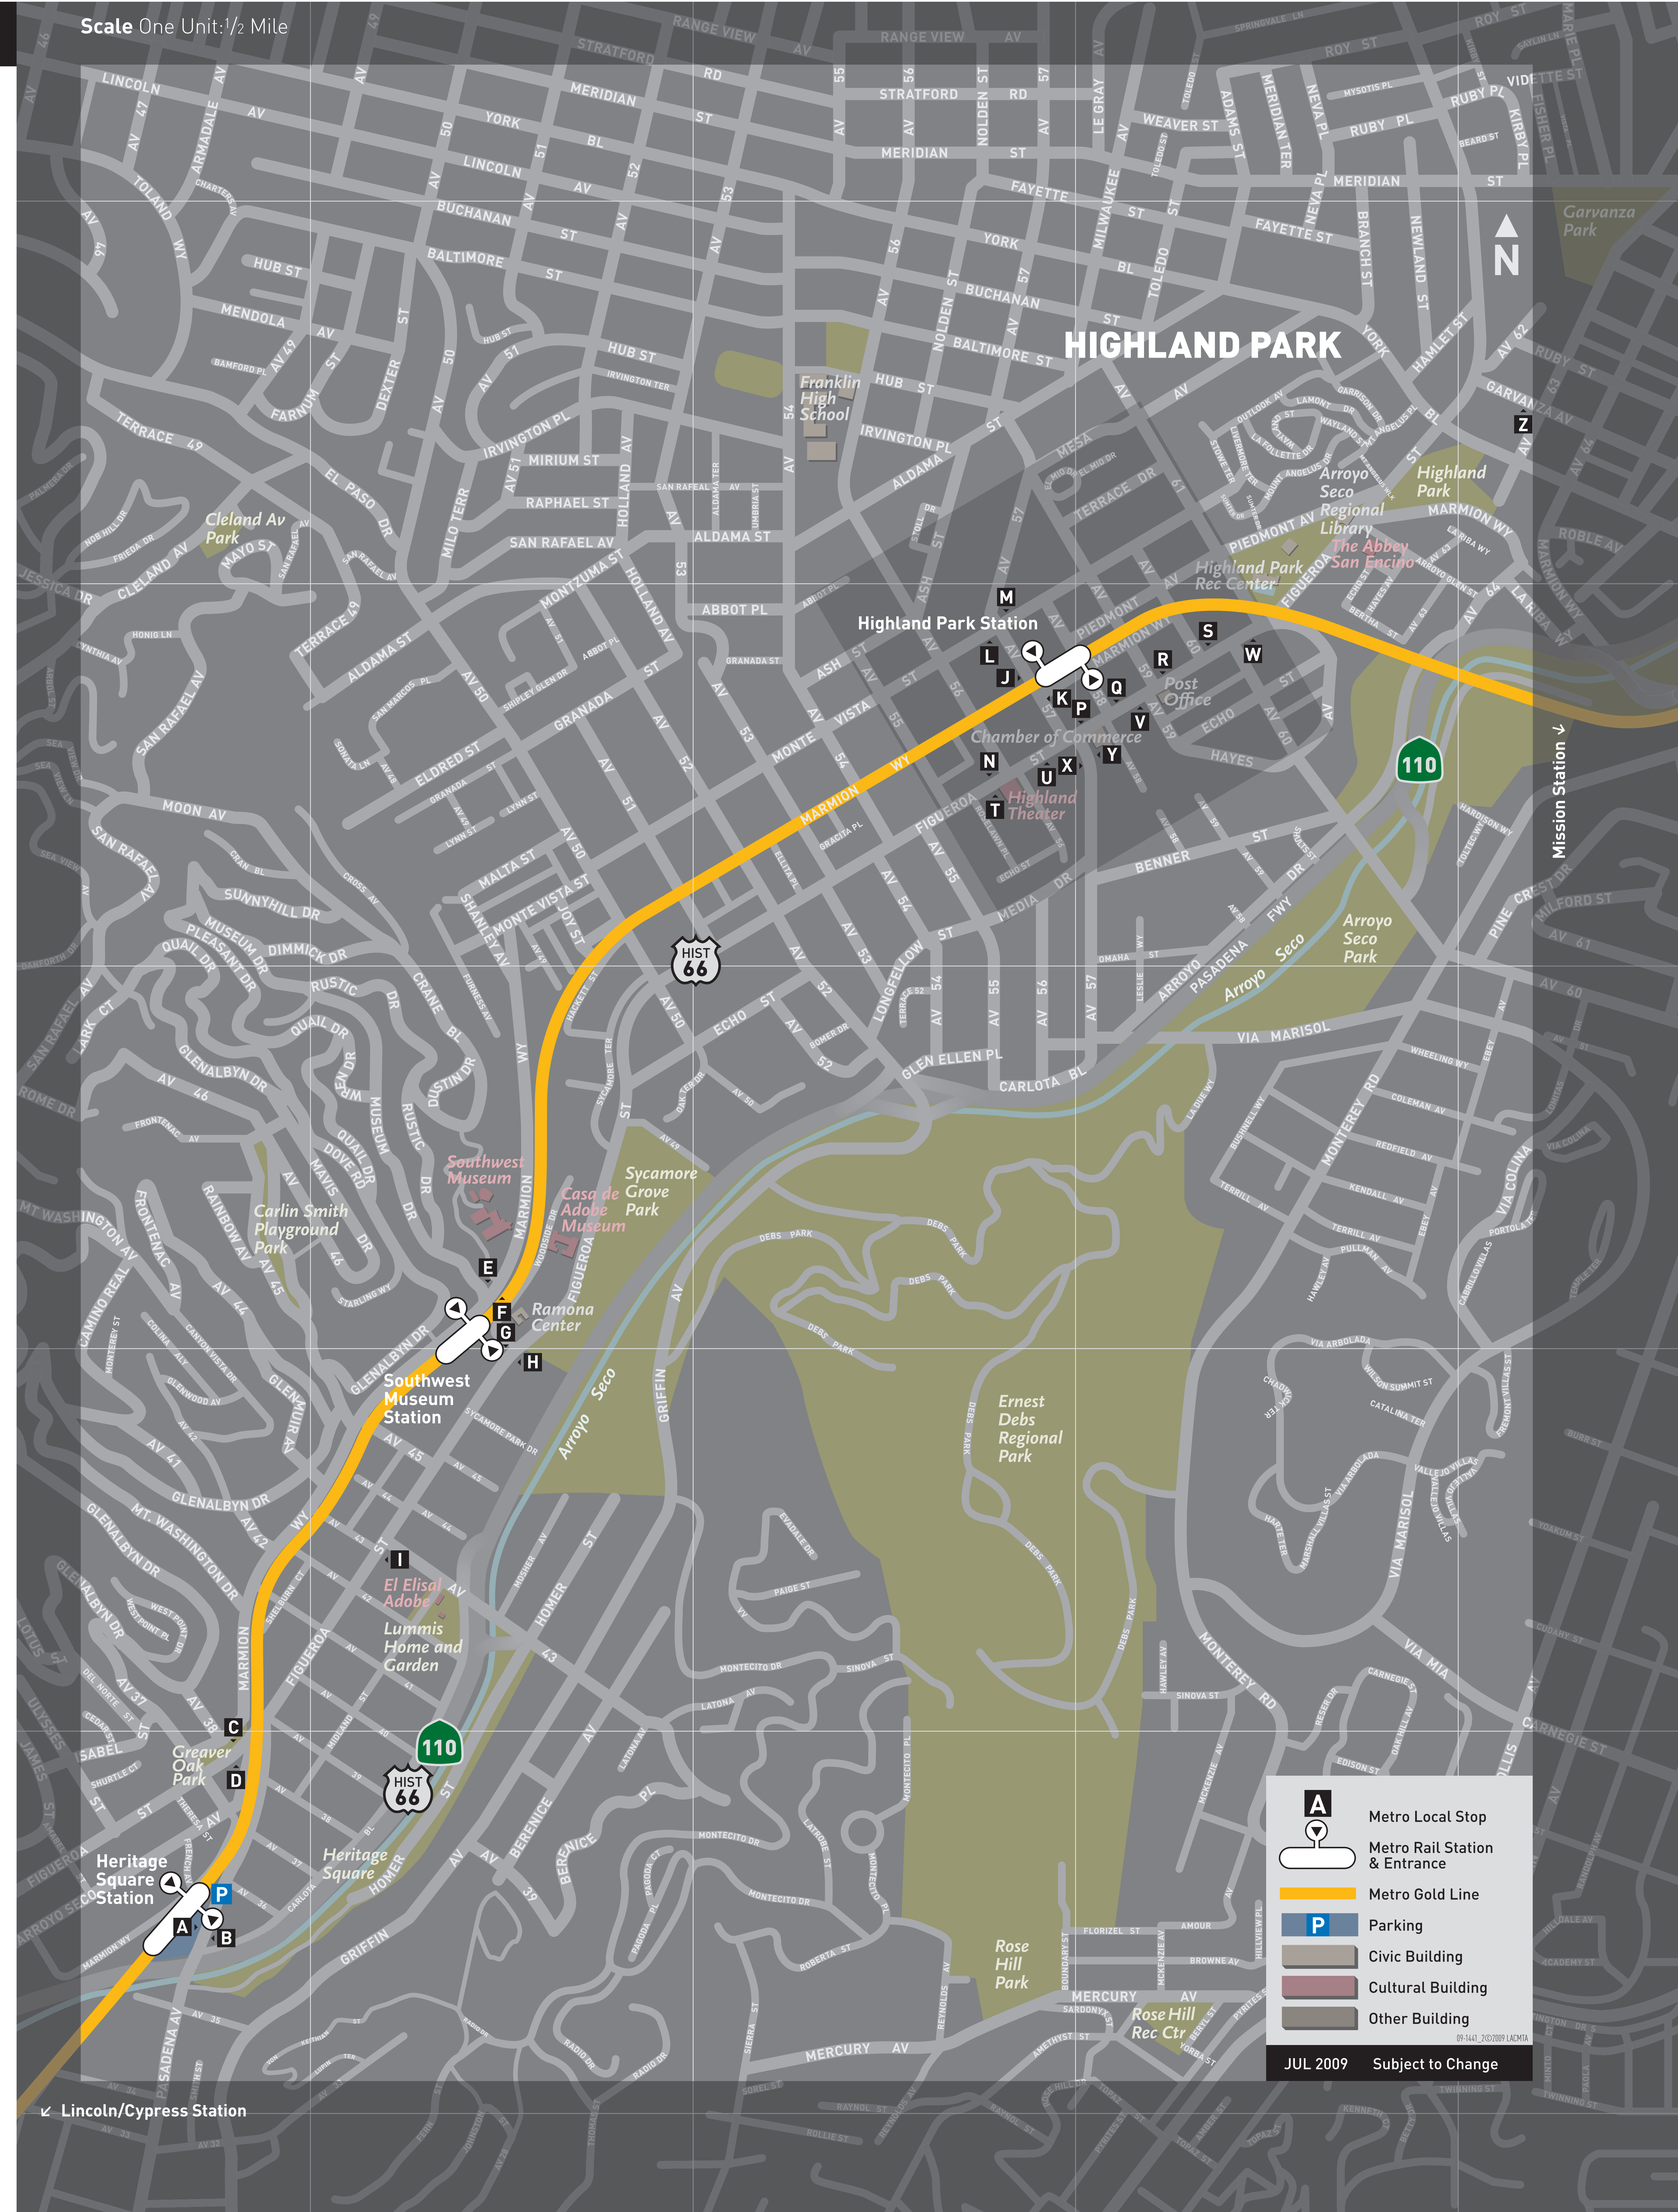

Highland Park Connections

Destinations	Lines	Stops
Alhambra	176	Z
Av 51 - Av 54	DHPER	NPQ RS
Av 64	256	YVW
Boyle Heights	252	I
Cal State LA Station 	256	X
Chinatown - Hill St	81	NQRS
Chinatown - North Broadway	83	M
Civic Center Station 	81, 83	MPQ RS
Collis Av	256	X
Colorado Bl - Eagle Rock	81	NPQ RS
Colorado Bl - Pasadena	256	YVW
Del Mar Station 	256	YVW
Eagle Rock via Colorado Bl	81	TUVW
Eagle Rock via York Bl	83	L
Eagle Rock Plaza via Figueroa St	81	TUVW
Eagle Rock Plaza via York Valley	DHPER	NPQ RS
Eastern Av	256	X
El Monte Station 	176	Z
El Sereno	256	X
Figueroa St - Northbound	81	TUVW
Figueroa St - Southbound	81	NPQ RS
Griffin Av	252	I
Highland Park	DHPER	NPQ RS
LA County+USC Medical Center	252	I
LA County+USC Medical Center Station 	252	I
Lincoln Heights	252	I
Maravilla Station 	256	X
Marmion Way	83	M
Mercury Av - Rose Hill Station	252	I
Mission Station 	176	Z
Montecito Heights	252	I
North Hill Av	256	YVW
Occidental College	83	L
Pasadena via West Colorado Bl	256	YVW
Pershing Square Station 	81	NPQ RS
Pico Station 	81	NPQ RS
San Gabriel	176	Z
San Pascual Av	DHPER	TUVW
Soto St	252	I
Soto Station 	252	I
South Pasadena	176	Z
Union Station 	Metro Gold Line	
York Bl	83	L

Connecting Services

	Metro Rail Lines: Red, Purple, Blue, and Gold
	El Monte Transitway
	Metrolink
	Amtrak
	Greyhound
Municipal Bus Services	
DHPER	Highland Park - Eagle Rock DASH