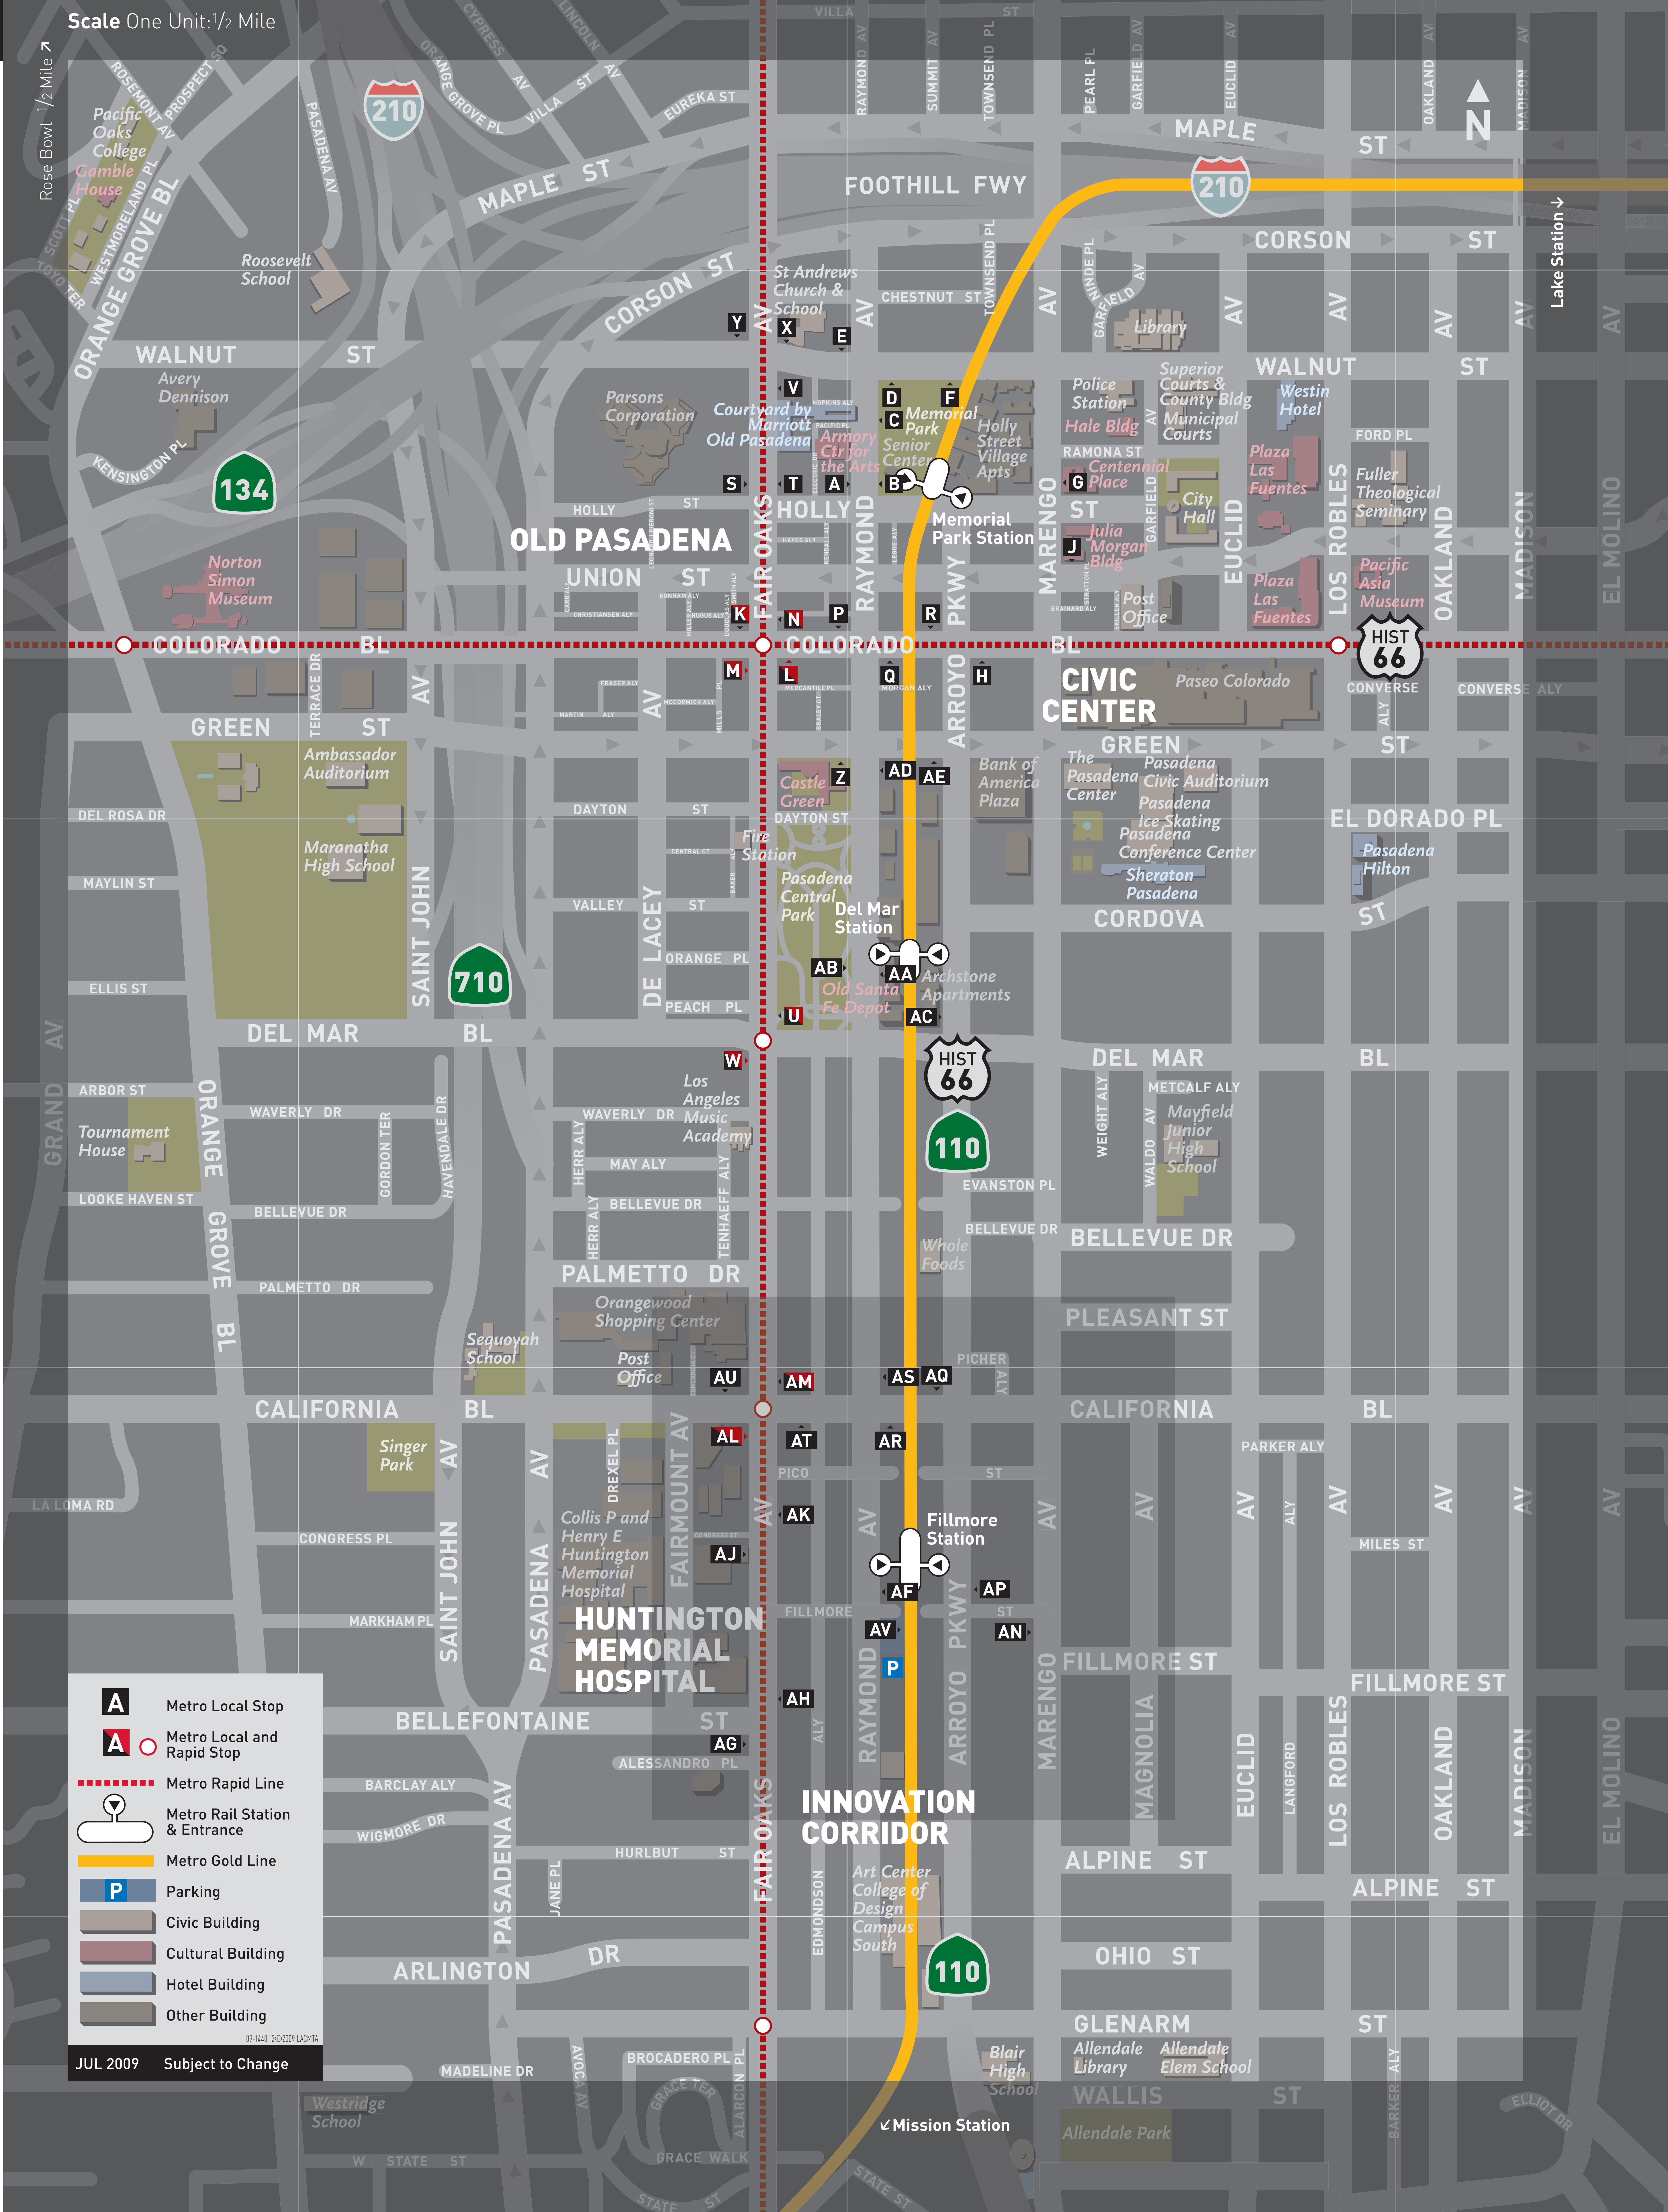

Legend

- A** Metro Local Stop
- A** Metro Local and Rapid Stop
- ---** Metro Rapid Line
- Metro Rail Station & Entrance
- Metro Gold Line
- P** Parking
- Civic Building
- Cultural Building
- Hotel Building
- Other Building